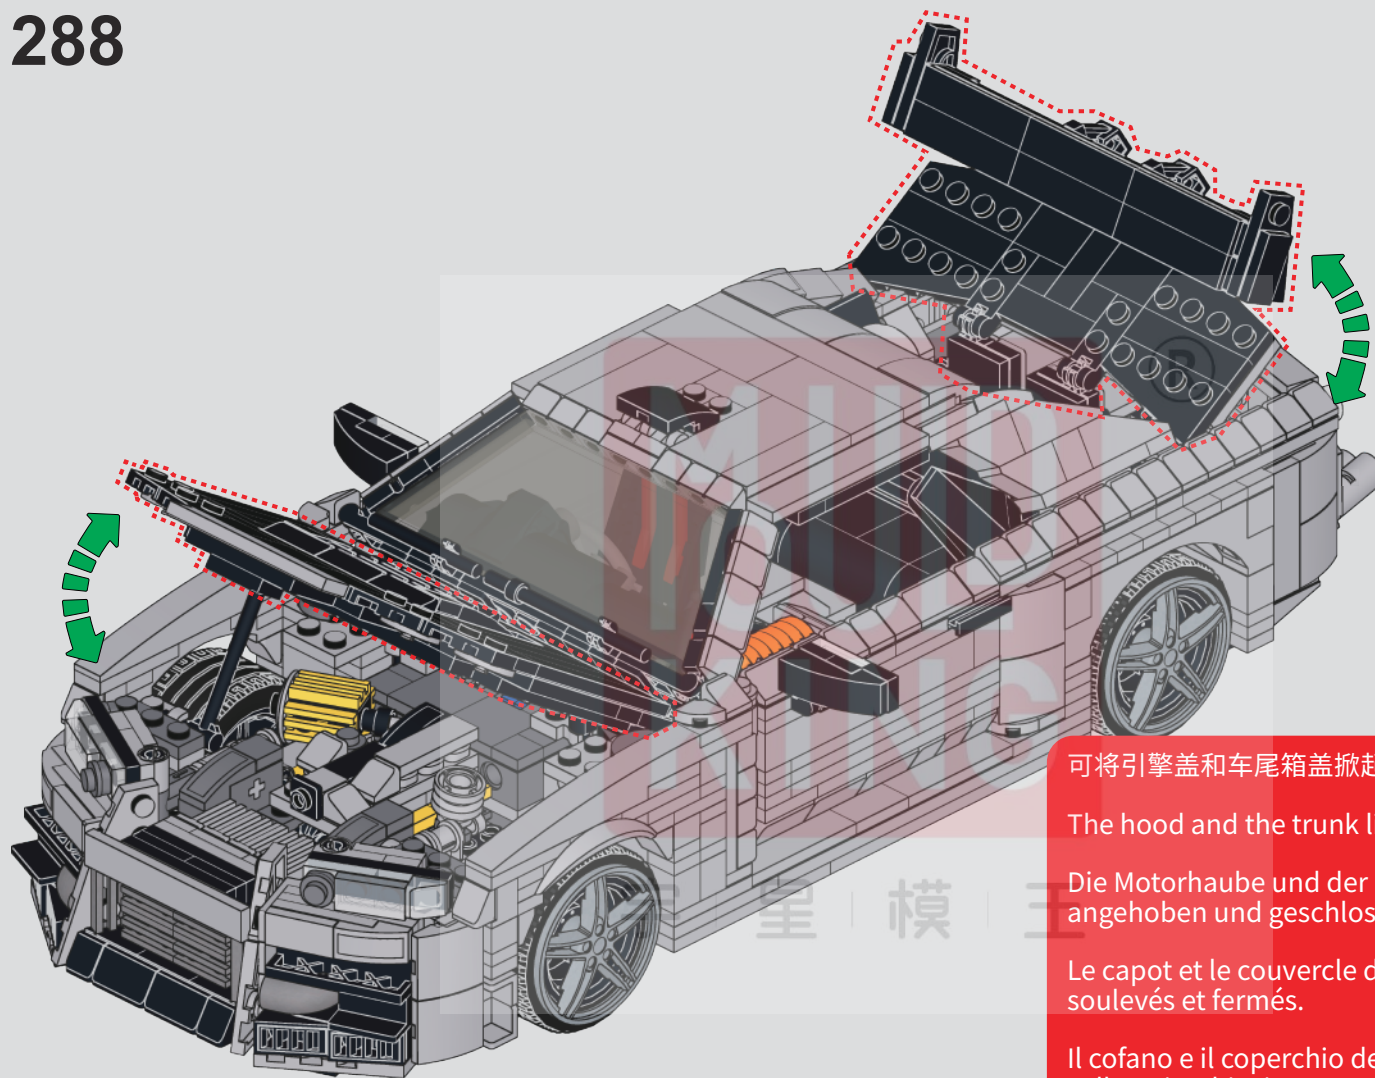

283

284

285

286

287

288

可将引擎盖和车尾箱盖掀起，盖下

The hood and the trunk lid can be lifted and closed.