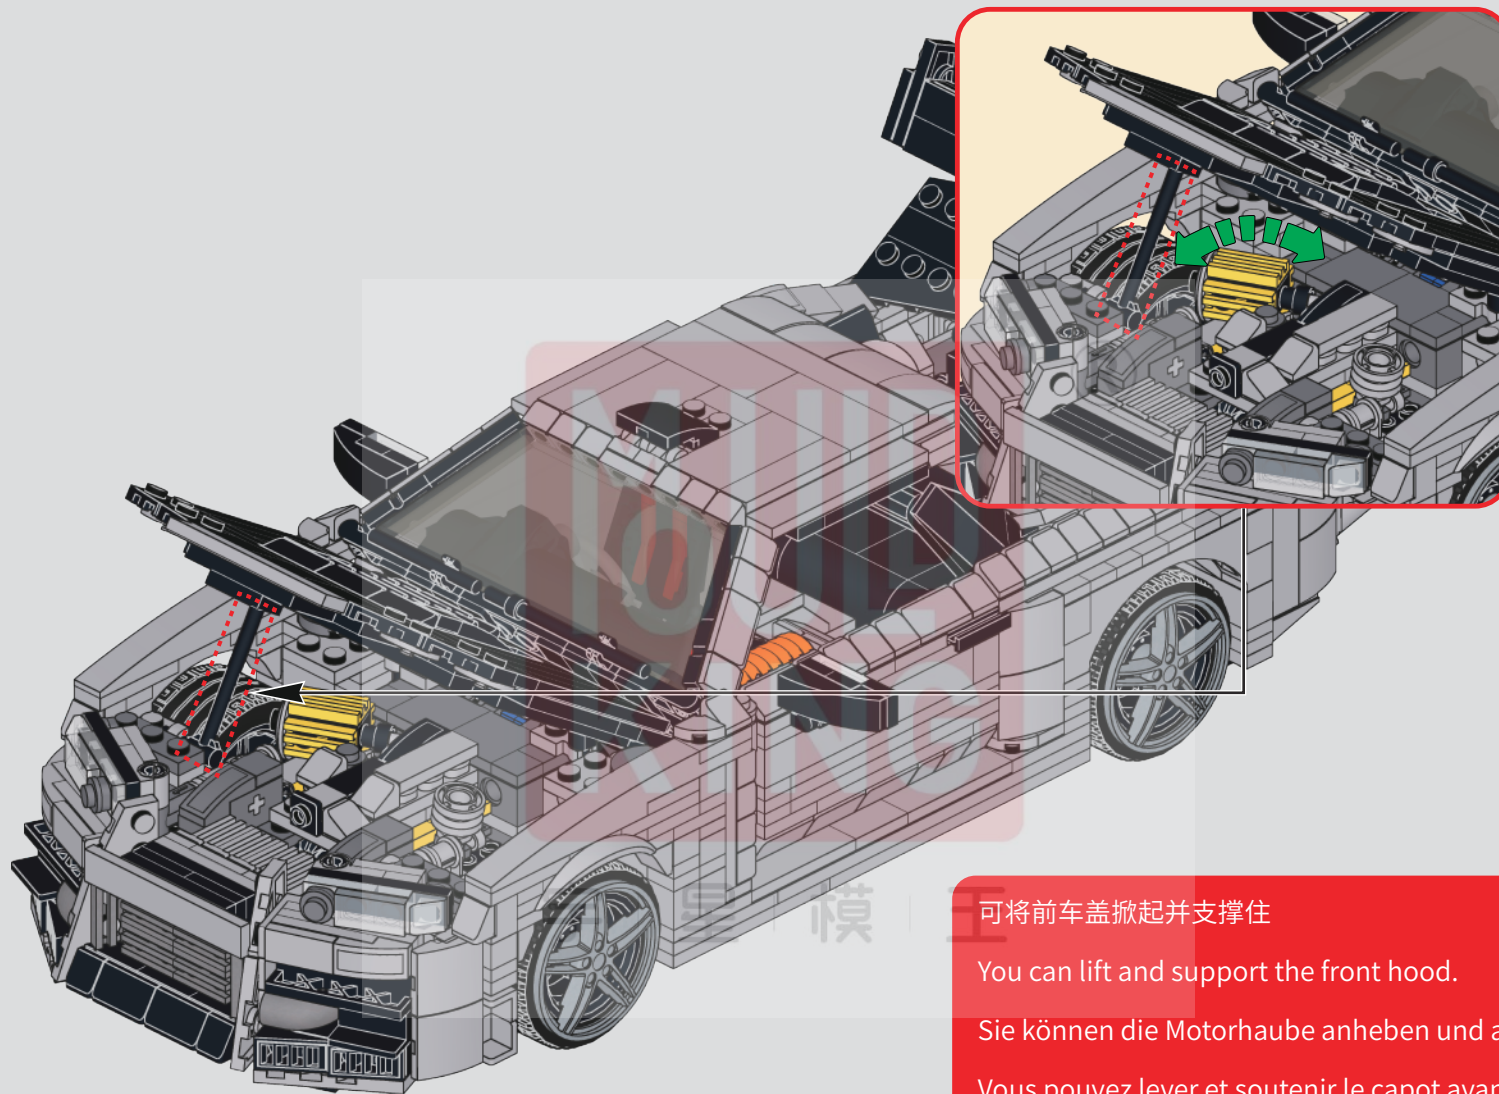

可将前车盖掀起并支撑住

You can lift and support the front hood.

Sie können die Motorhaube anheben und abstützen.

Vous pouvez lever et soutenir le capot avant.

Puoi sollevare e sostenere il cofano anteriore.

Puede levantar y sostener el capó delantero.

フロントフードを持ち上げて支えることができます。