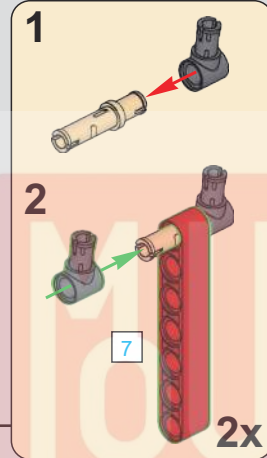

36

37

宇星模王

1:1

(光滑栓)(Technic Pin without Friction) 7

1x 2x 4x 2x

38

4x