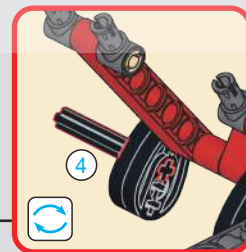

(光滑栓)(Technic Pin without Friction) 7

1x 2x 4x 2x

38

4x

39

1x

4

40

1x 1x

11

41