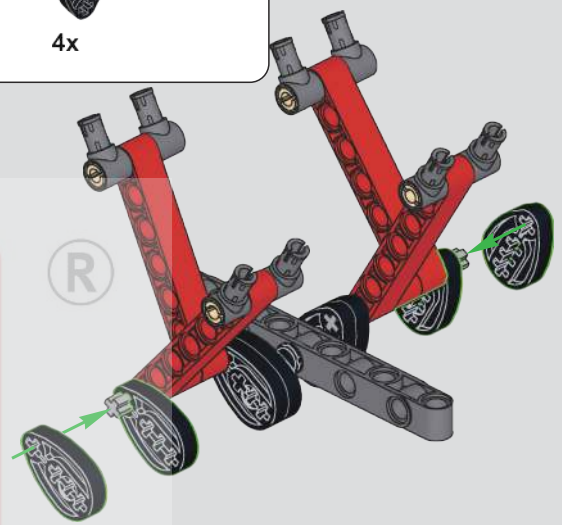

(光滑栓)(Technic Pin without Friction) 7

1x 2x 4x 2x

38

4x

39

1x

4

40

1x 1x

11

41