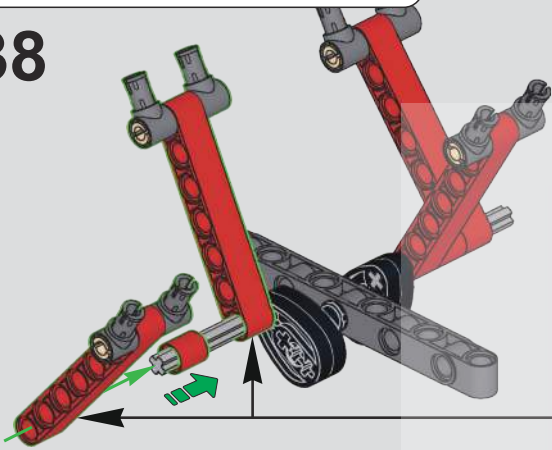

36

37

宇星模王

1:1

(光滑栓)(Technic Pin without Friction) 7

1x 2x 4x 2x

38

4x