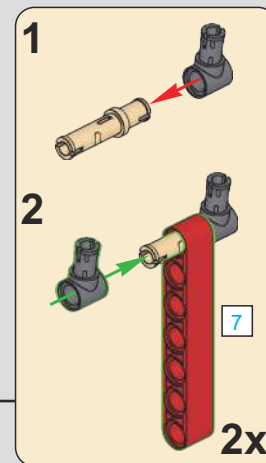

36

37

宇星模王

1:1

(光滑栓)(Technic Pin without Friction) 7

1x 2x 4x 2x

38

4x