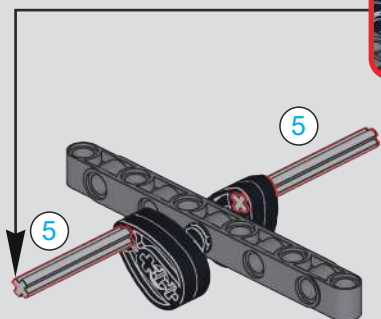

36

37

宇星模王

1:1

(光滑栓)(Technic Pin without Friction) 7

1x 2x 4x 2x

38

4x