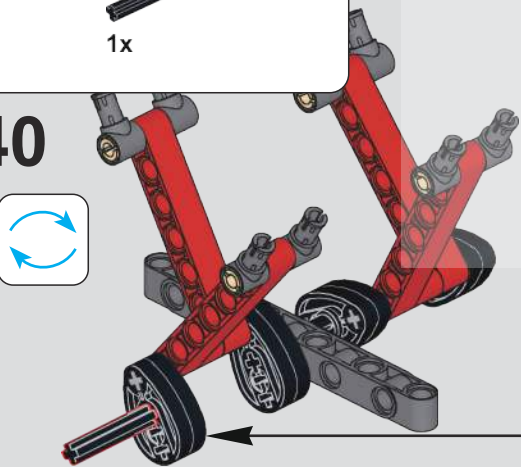

(光滑栓)(Technic Pin without Friction) 7

1x 2x 4x 2x

38

4x

39

1x

4

40

1x 1x

11

41