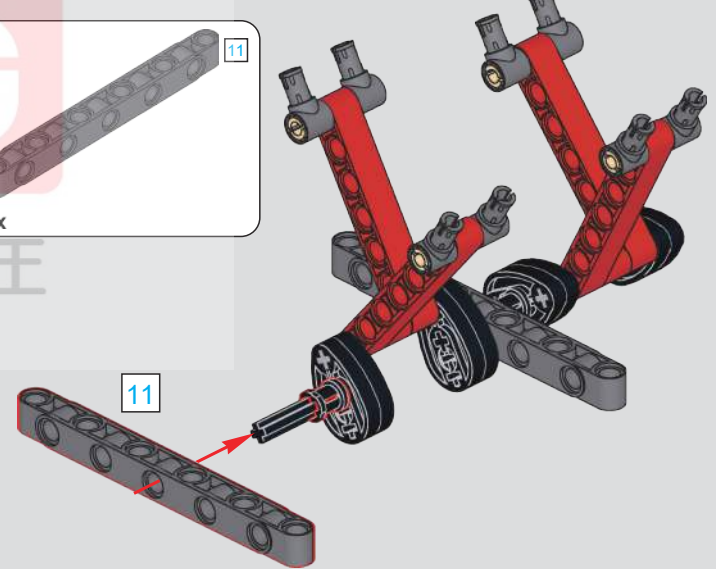

(光滑栓)(Technic Pin without Friction) 7

1x 2x 4x 2x

38

4x

39

1x

4

40

1x 1x

11

41