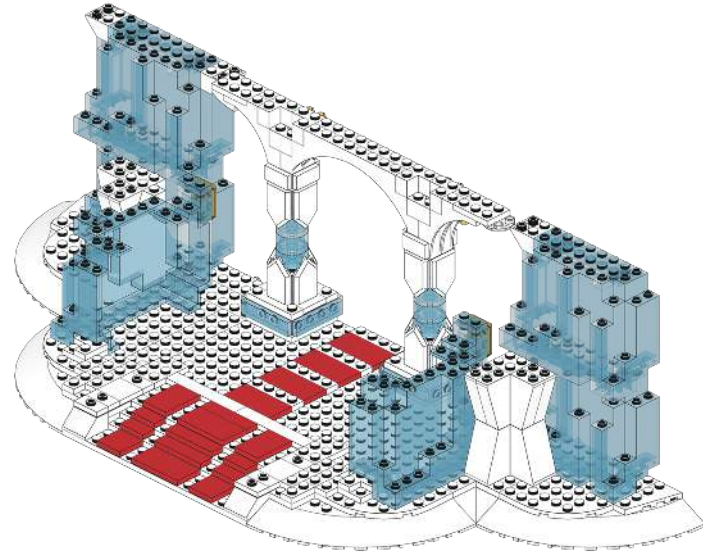

宇 | 星 | 模 | 王

宇星梦幻乐园
M KINGLAND

NO 冰雪城门
Frozen Entrance

11007

1098+ Pcs/Pzs

Qr code APP (APP二维码)

Need the apple version 9.0 and above, the android version 5.0 and above.

* This APP supports most of the mainstream Android models on the market, but due to the large number of Android models, different models of systems and hardware reasons, there may be some models do not support, specific according to the actual test!

OPEN

1

2

3

4

5

6

7