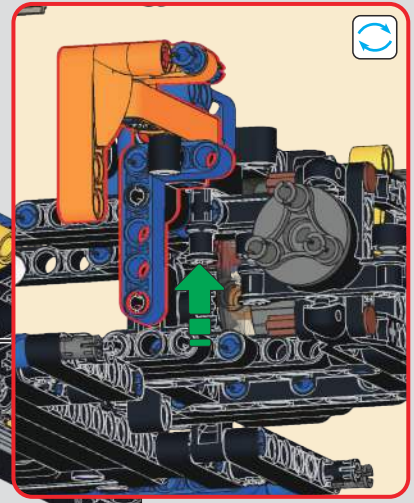

223

宇 | 星 | 模 | 王