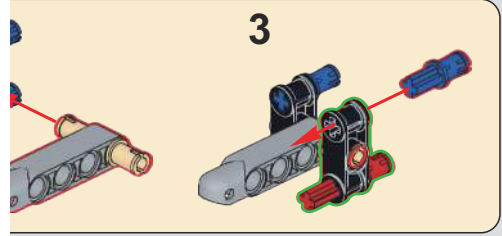

®

宇 | 星 | 模 | 王

29