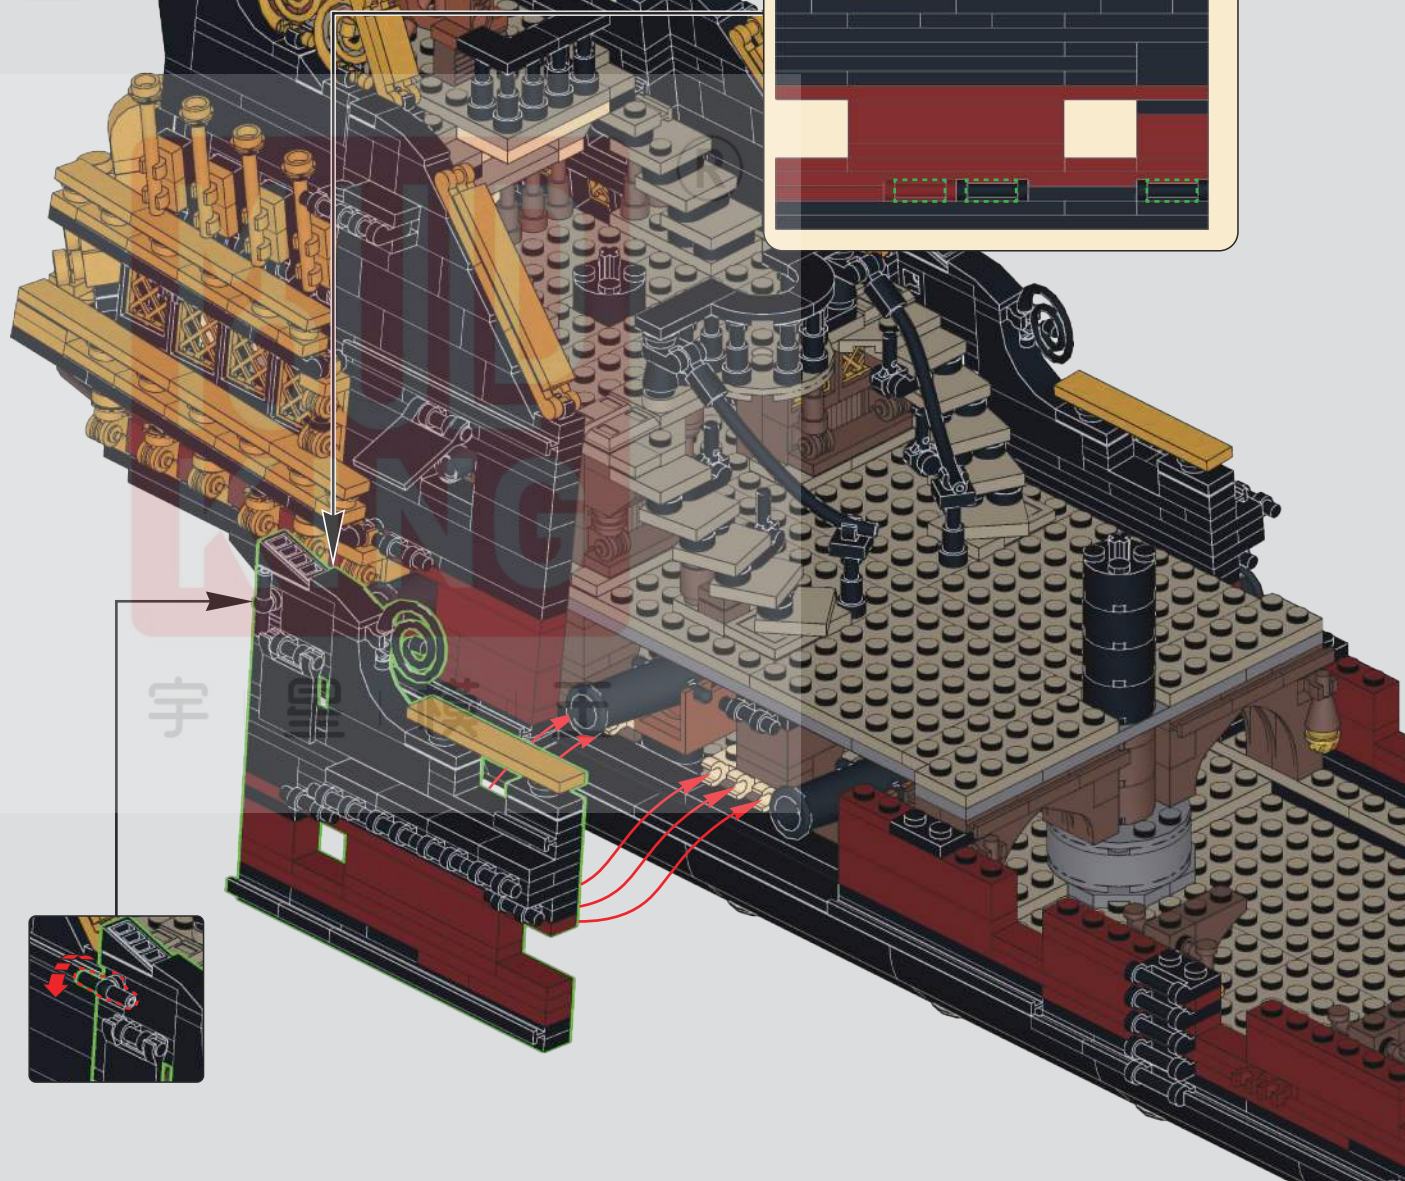

12x 6x 6x

This inset box lists the parts required for step 347: 12 black 1x2 Technic pins, 6 brown 1x3 Technic Technaxx connectors, and 6 black Technic axles.

1 2 6x

This inset shows two steps of the assembly process. Step 1 shows a brown Technaxx connector being placed on top of two black pins. Step 2 shows a black axle being inserted into the connector. The number '6x' indicates that this assembly is repeated six times.