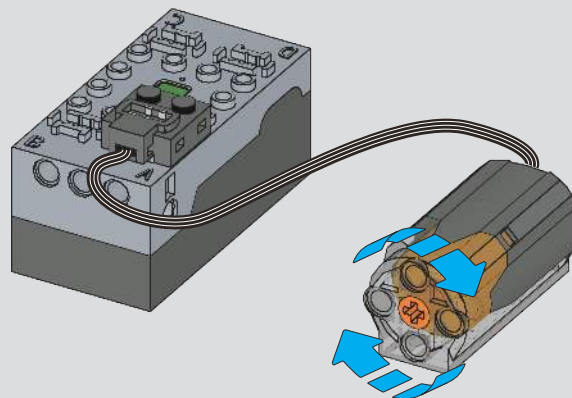

1

2

同时长按3秒
Press and hold for
3 seconds at the same time

3