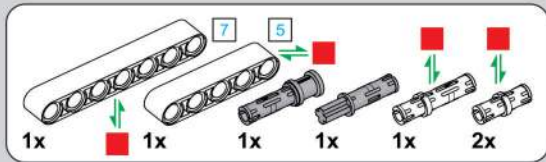

移动此操作杆(A轴),
控制支撑臂伸缩。
Move this lever (Axis B)
to control the extension and
retraction of the support arms.

1048

1049

1050

1051

1052

1053

1054