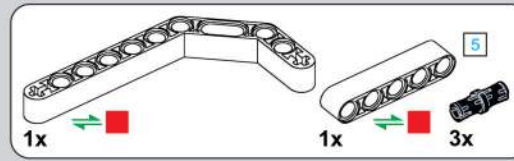

1221

1222

1223

MOLD KING
宇星