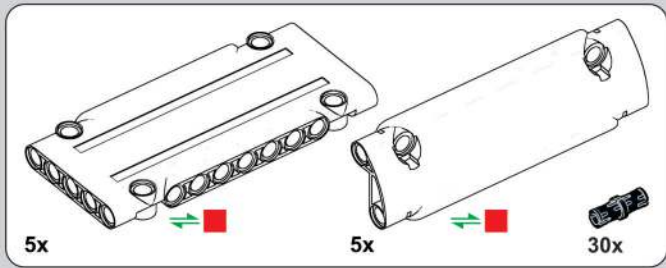

移动此操作杆(A轴),
控制支撑臂伸缩。
Move this lever (Axis B)
to control the extension and
retraction of the support arms.

1048

1049

1050

1051

1052

1053

1054