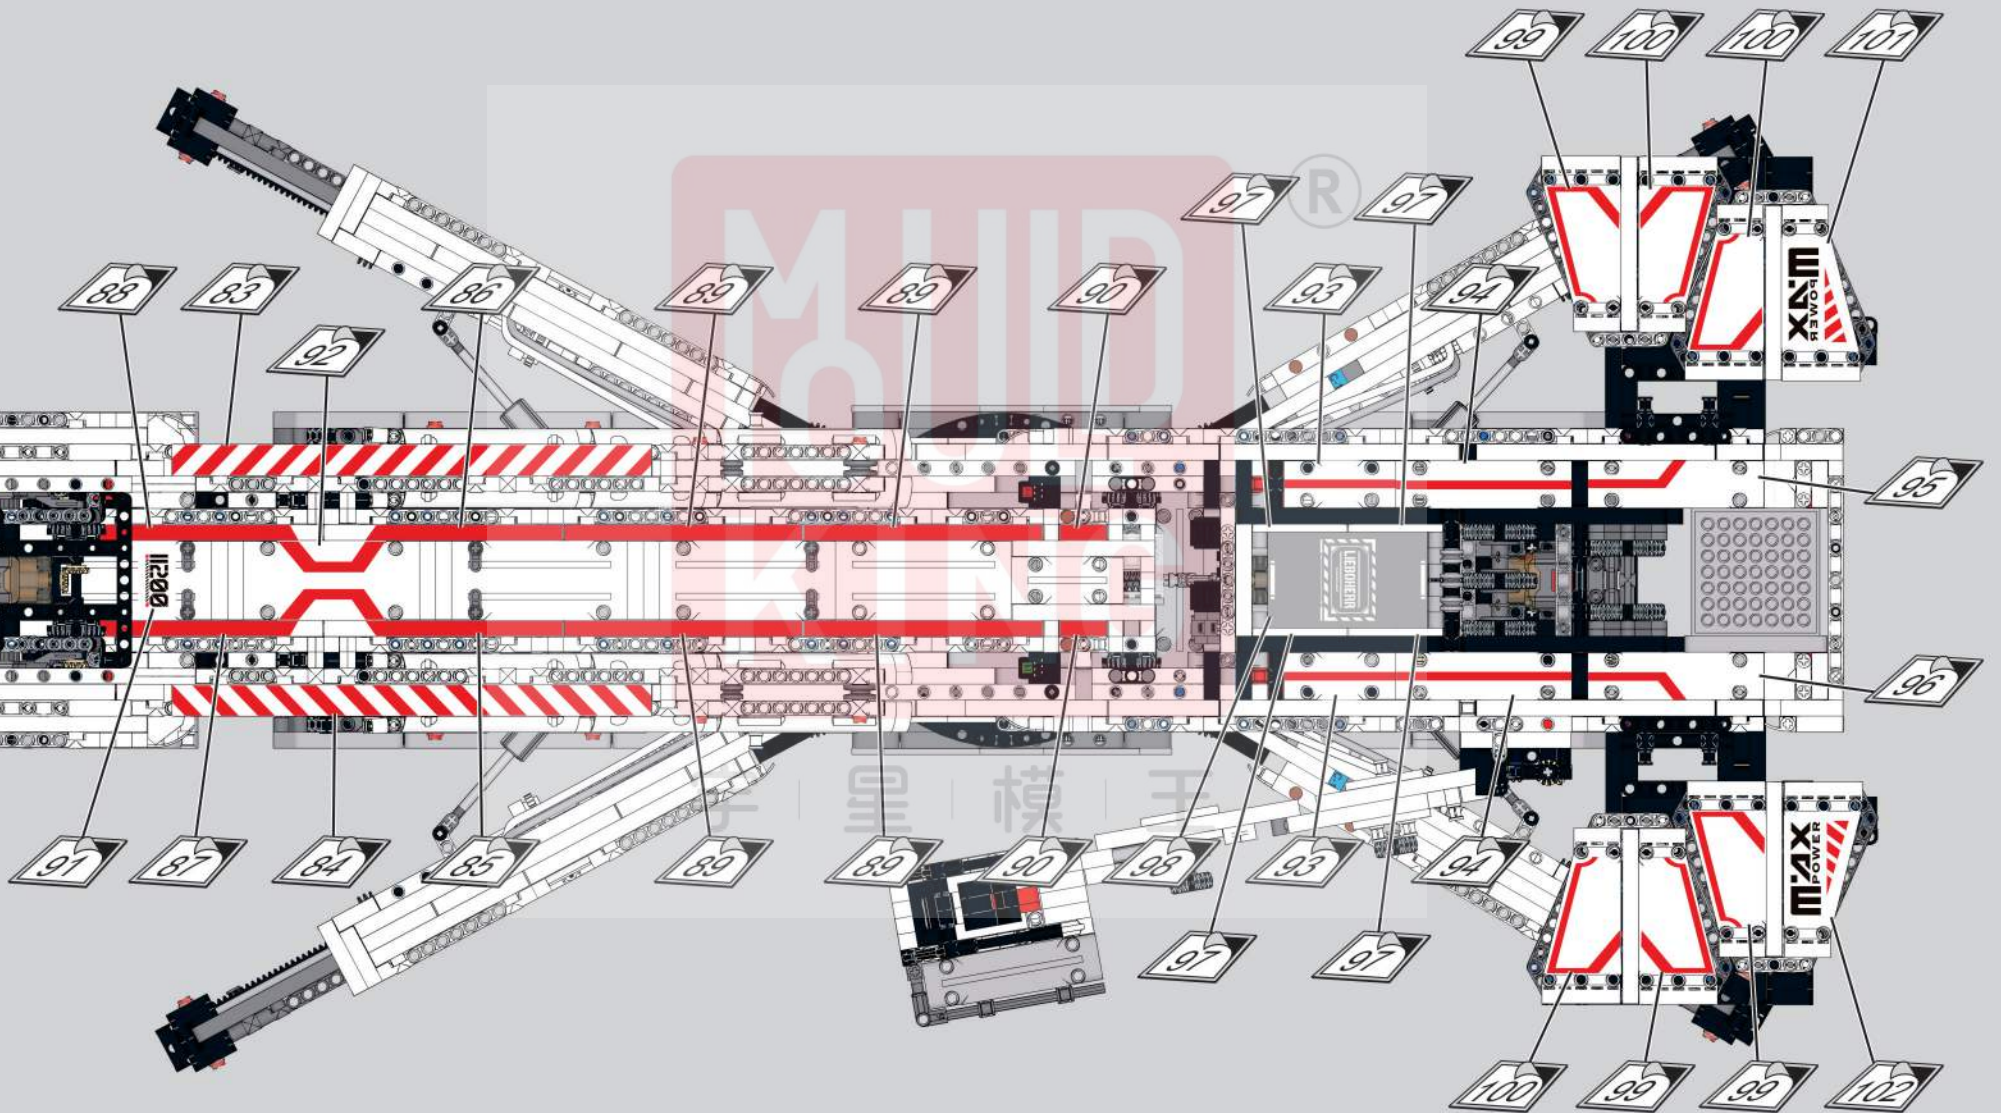

1575

15m

1576

移动此操作杆, 控制大吊钩
升起、下降
Move this lever to control
the lifting and lowering of
the main hook.

星模王

1577

1578

1579