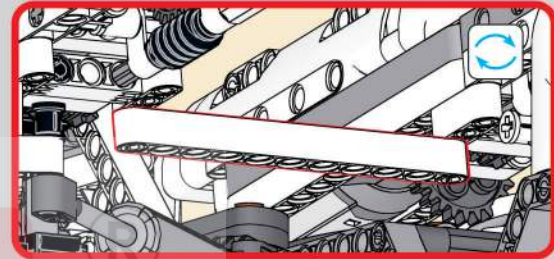

移动此操作杆(A轴),
控制支撑臂伸缩。
Move this lever (Axis B)
to control the extension and
retraction of the support arms.

1048

1049

1050

1051

1052

1053

1054