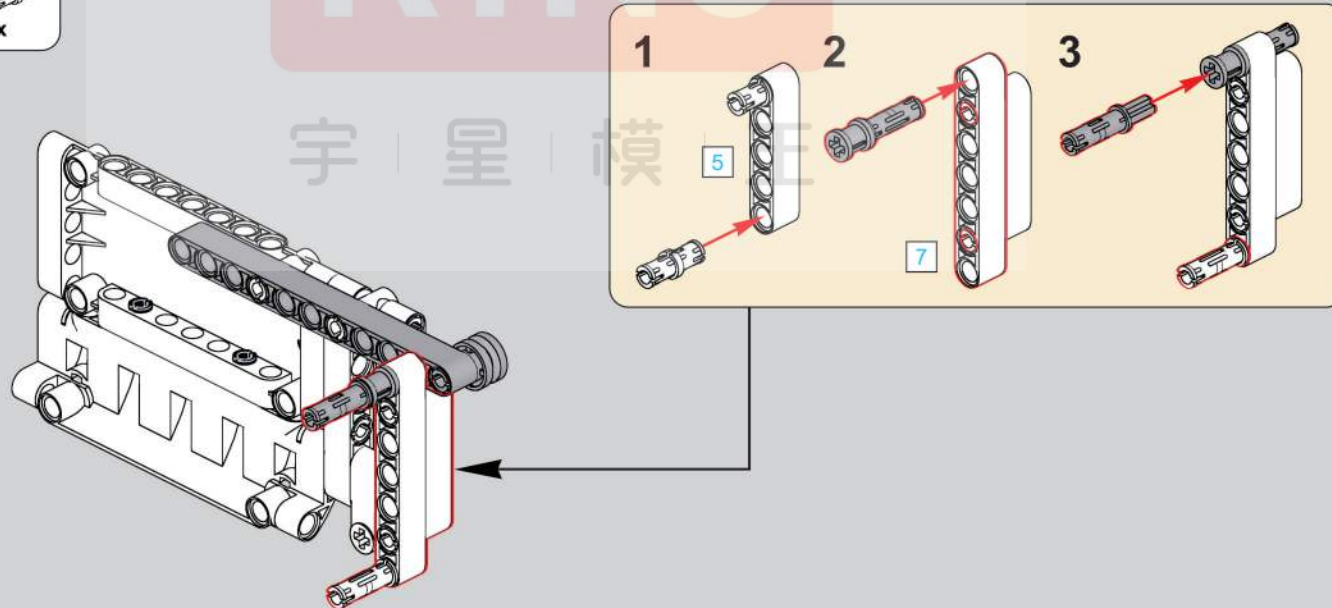

移动此操作杆(A轴),
控制支撑臂伸缩。
Move this lever (Axis B)
to control the extension and
retraction of the support arms.

1048

1049

1050

1051

1052

1053

1054