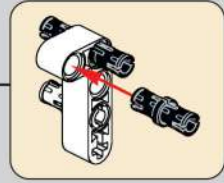

- 2x
- 2x
- 1x
- 1x
- 1x
- 2x

1135