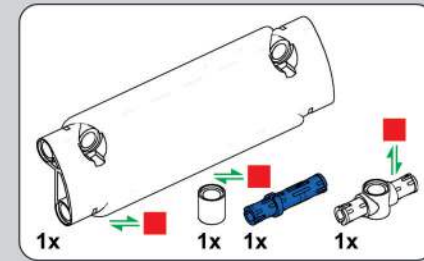

移动此操作杆(B轴), 控制支撑臂伸缩。

Move this lever (Axis B) to control the extension and retraction of the support arms.

1009

1010

1011

1012

1013

1014