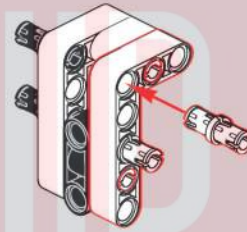

1185

1186

1187

1188

1189

1190