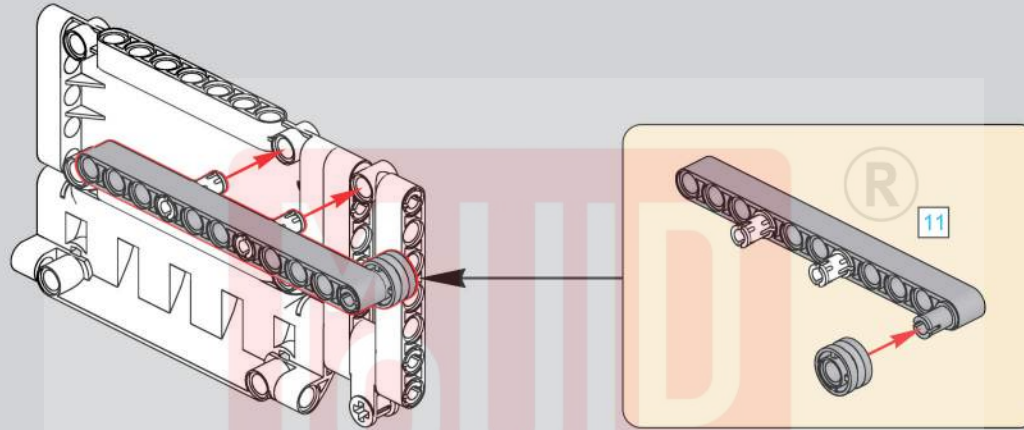

移动此操作杆(A轴),
控制支撑臂伸缩。
Move this lever (Axis B)
to control the extension and
retraction of the support arms.

1048

1049

1050

1051

1052

1053

1054