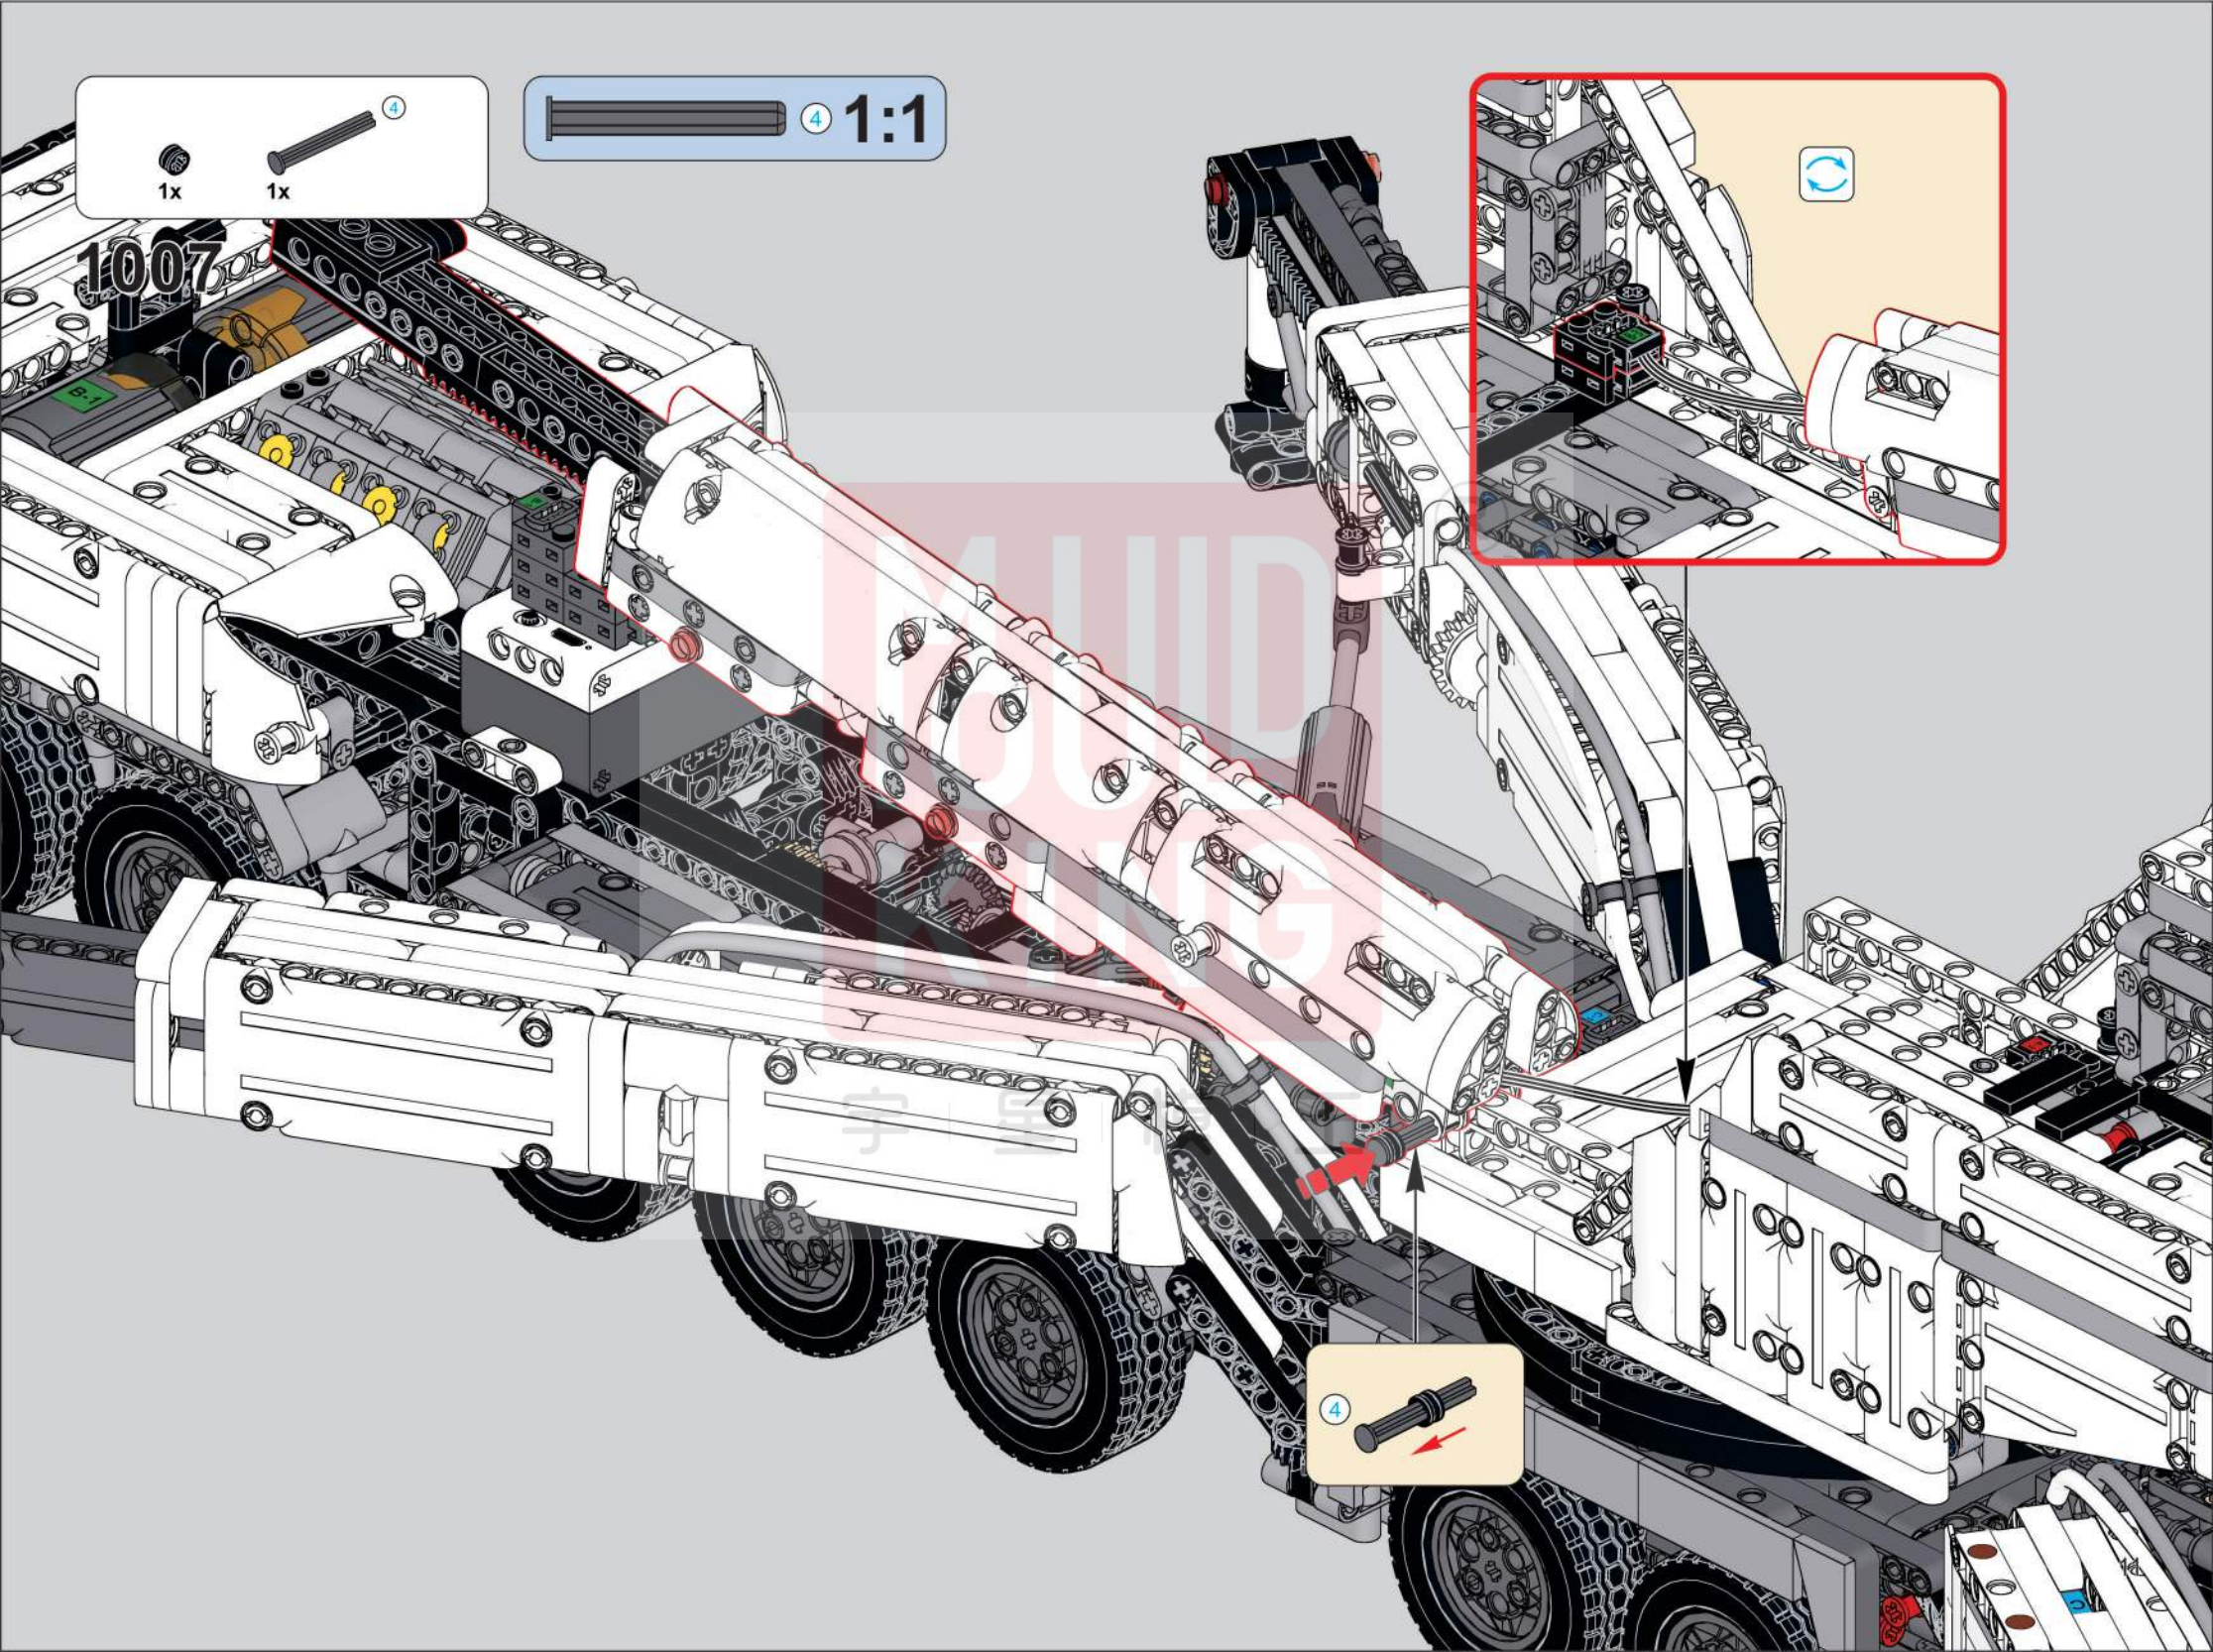

1x 1x ④

④ 1:1

④