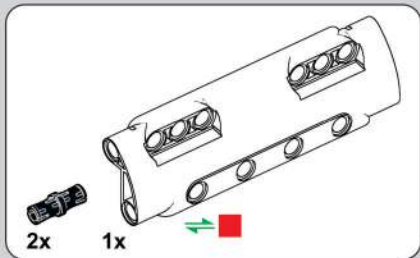

(光滑栓) (Technic Pin without Friction)

1259

1260

1261

1262

1263

1264

1265