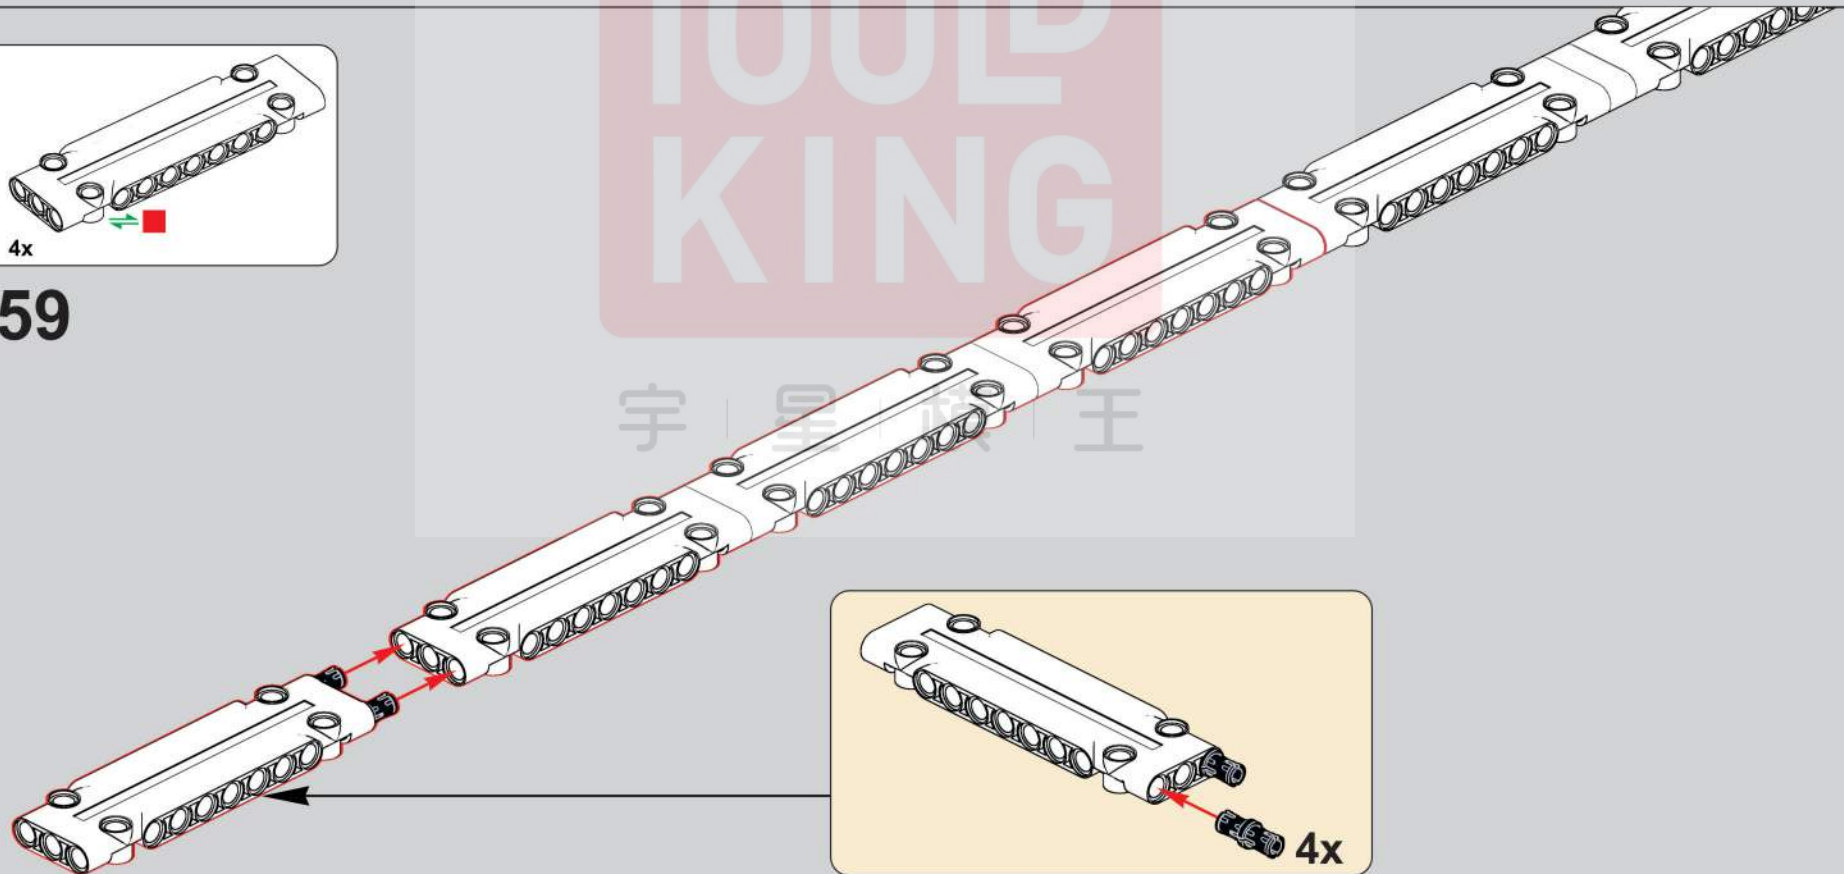

1057

1058

1059

MOULD KING
宇星模王