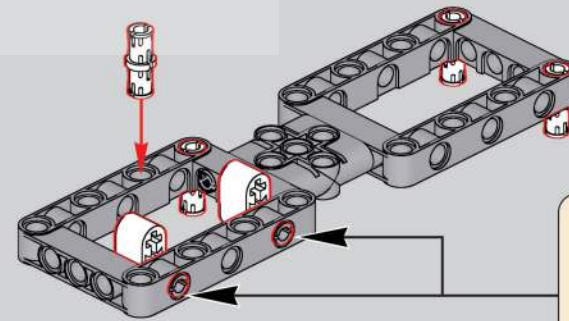

1017

1018

1019

1020

宇 | 星 | 模 | 王

1021