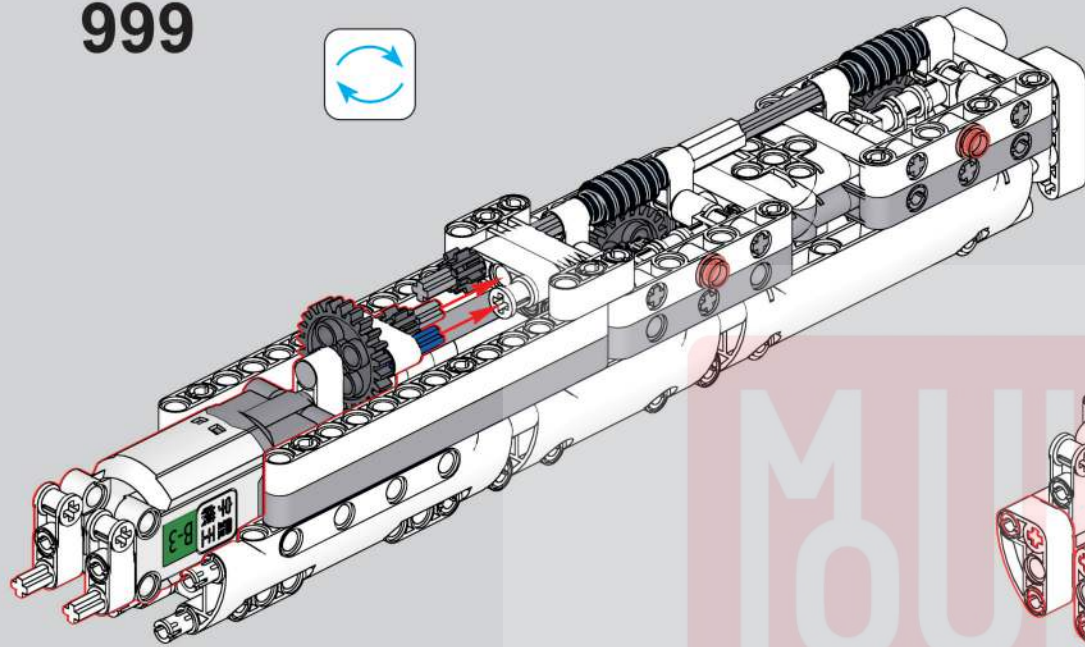

999

1000

1001

MULTI
KING
宇 | 星 | 模

1002