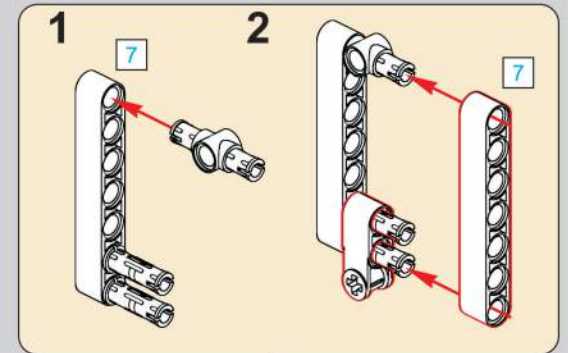

移动此操作杆(A轴),
控制支撑臂伸缩。
Move this lever (Axis B)
to control the extension and
retraction of the support arms.

1048

1049

1050

1051

1052

1053

1054