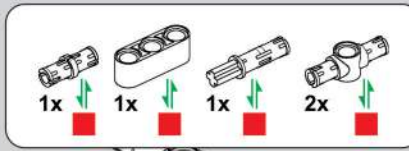

1017

1018

1019

1020

宇 | 星 | 模 | 王

1021