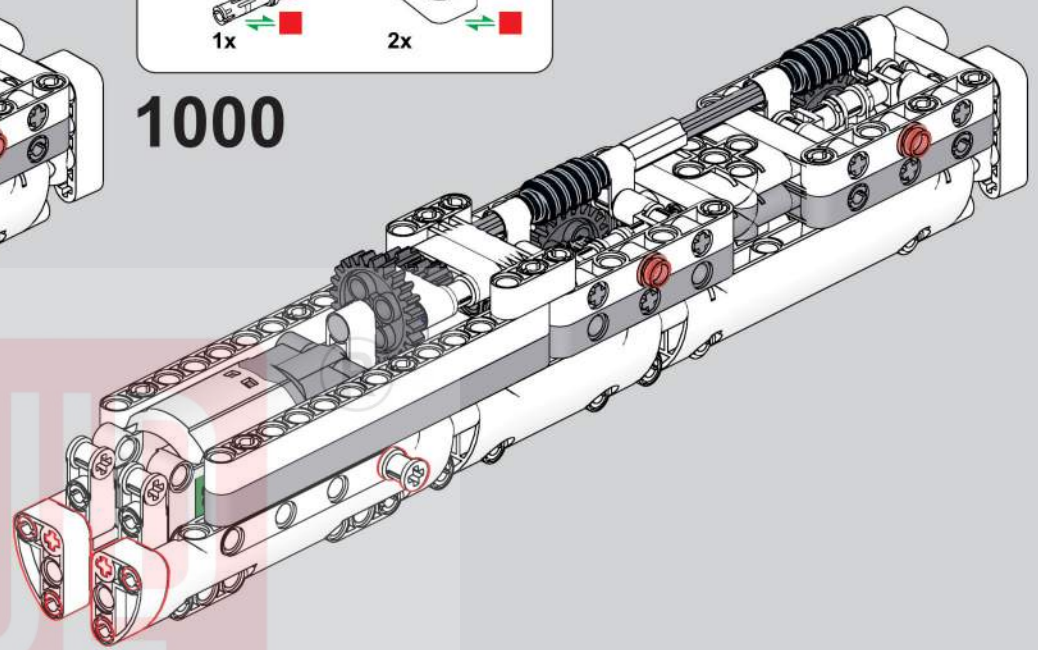

999

1000

1001

MULTI
KING
宇 | 星 | 模

1002