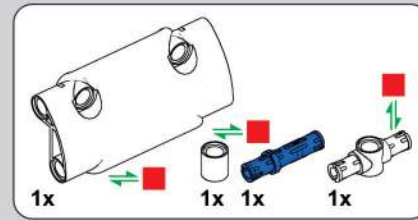

移动此操作杆(B轴), 控制支撑臂伸缩。

Move this lever (Axis B) to control the extension and retraction of the support arms.

1009

1010

1011

1012

1013

1014