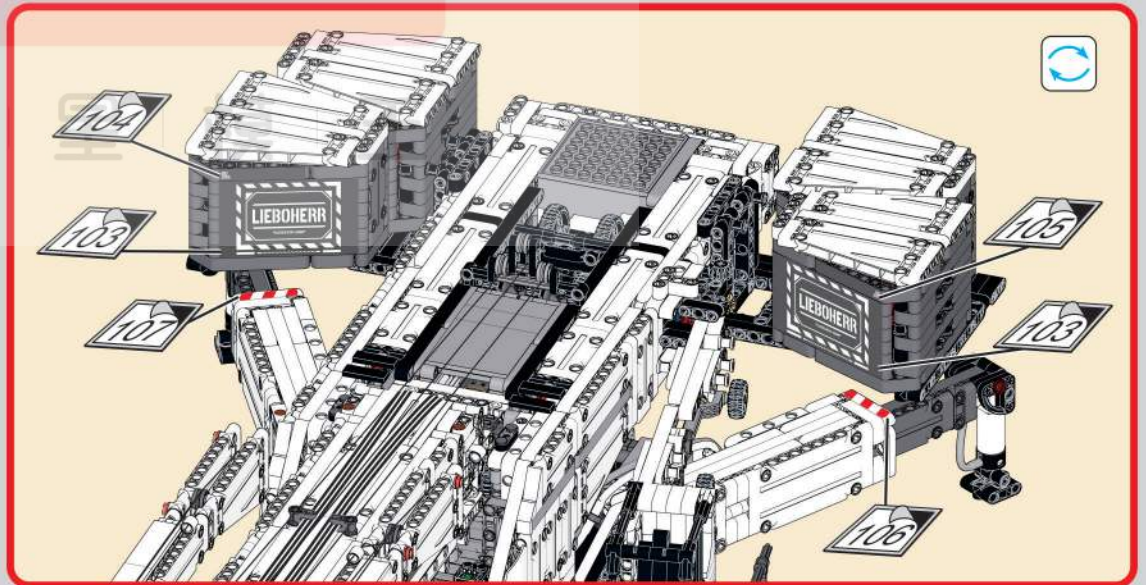

1575

15m

1576

移动此操作杆, 控制大吊钩
升起、下降
Move this lever to control
the lifting and lowering of
the main hook.

星模王

1577

1578

1579