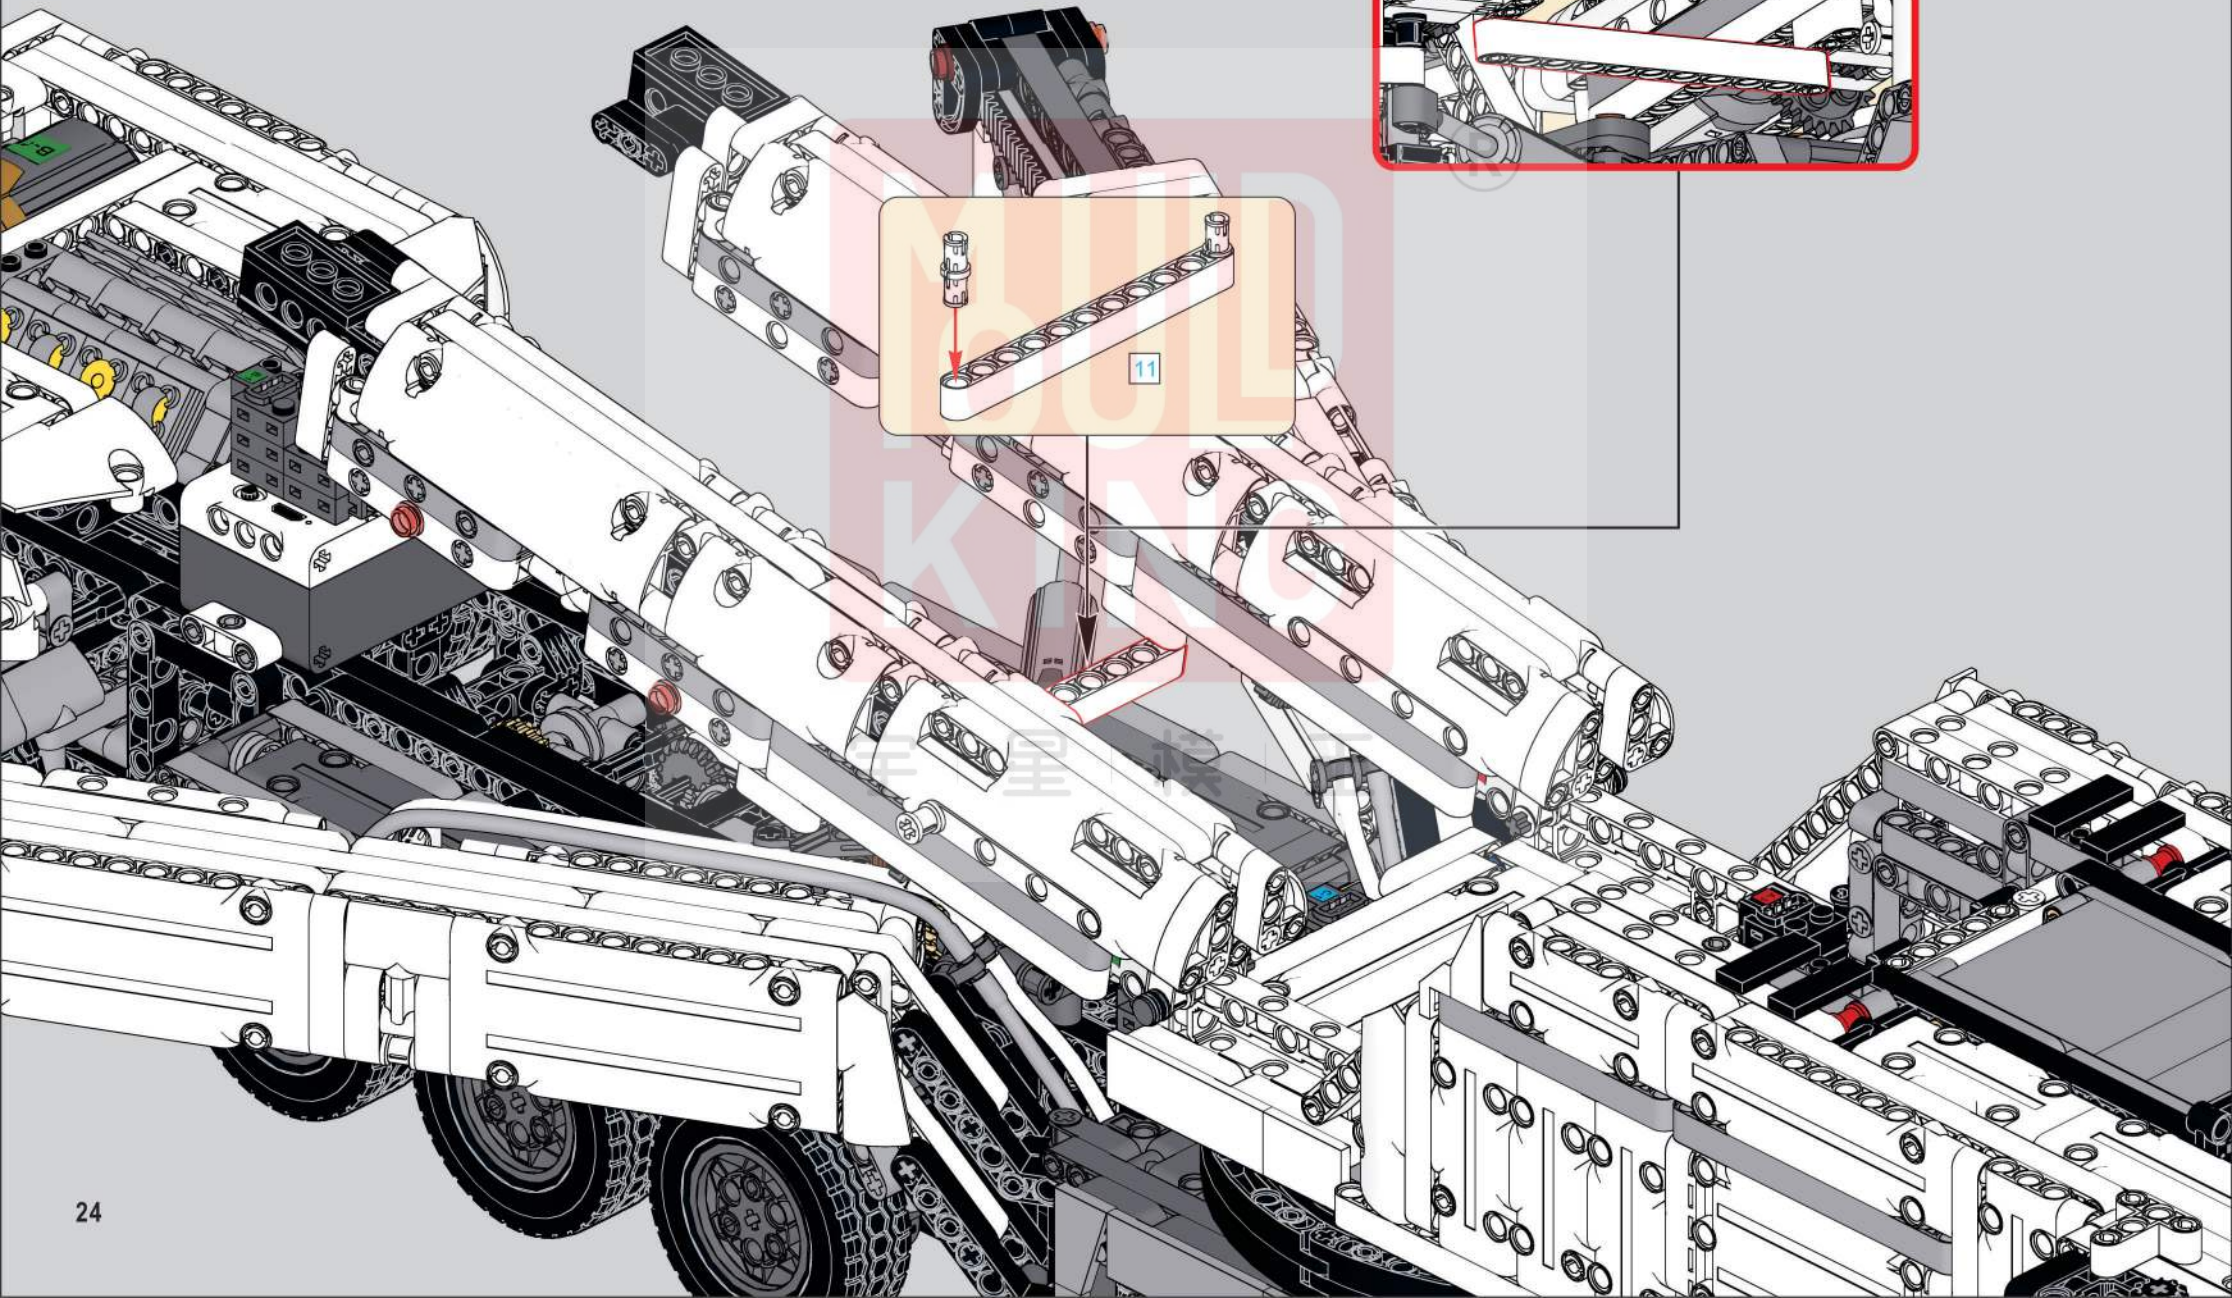

移动此操作杆(A轴),
控制支撑臂伸缩。
Move this lever (Axis B)
to control the extension and
retraction of the support arms.

1048

1049

1050

1051

1052

1053

1054