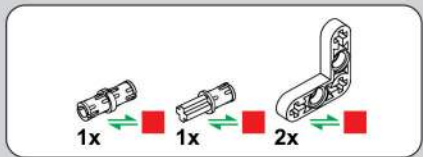

1214

1215

1216

1217

1218

1219

1220