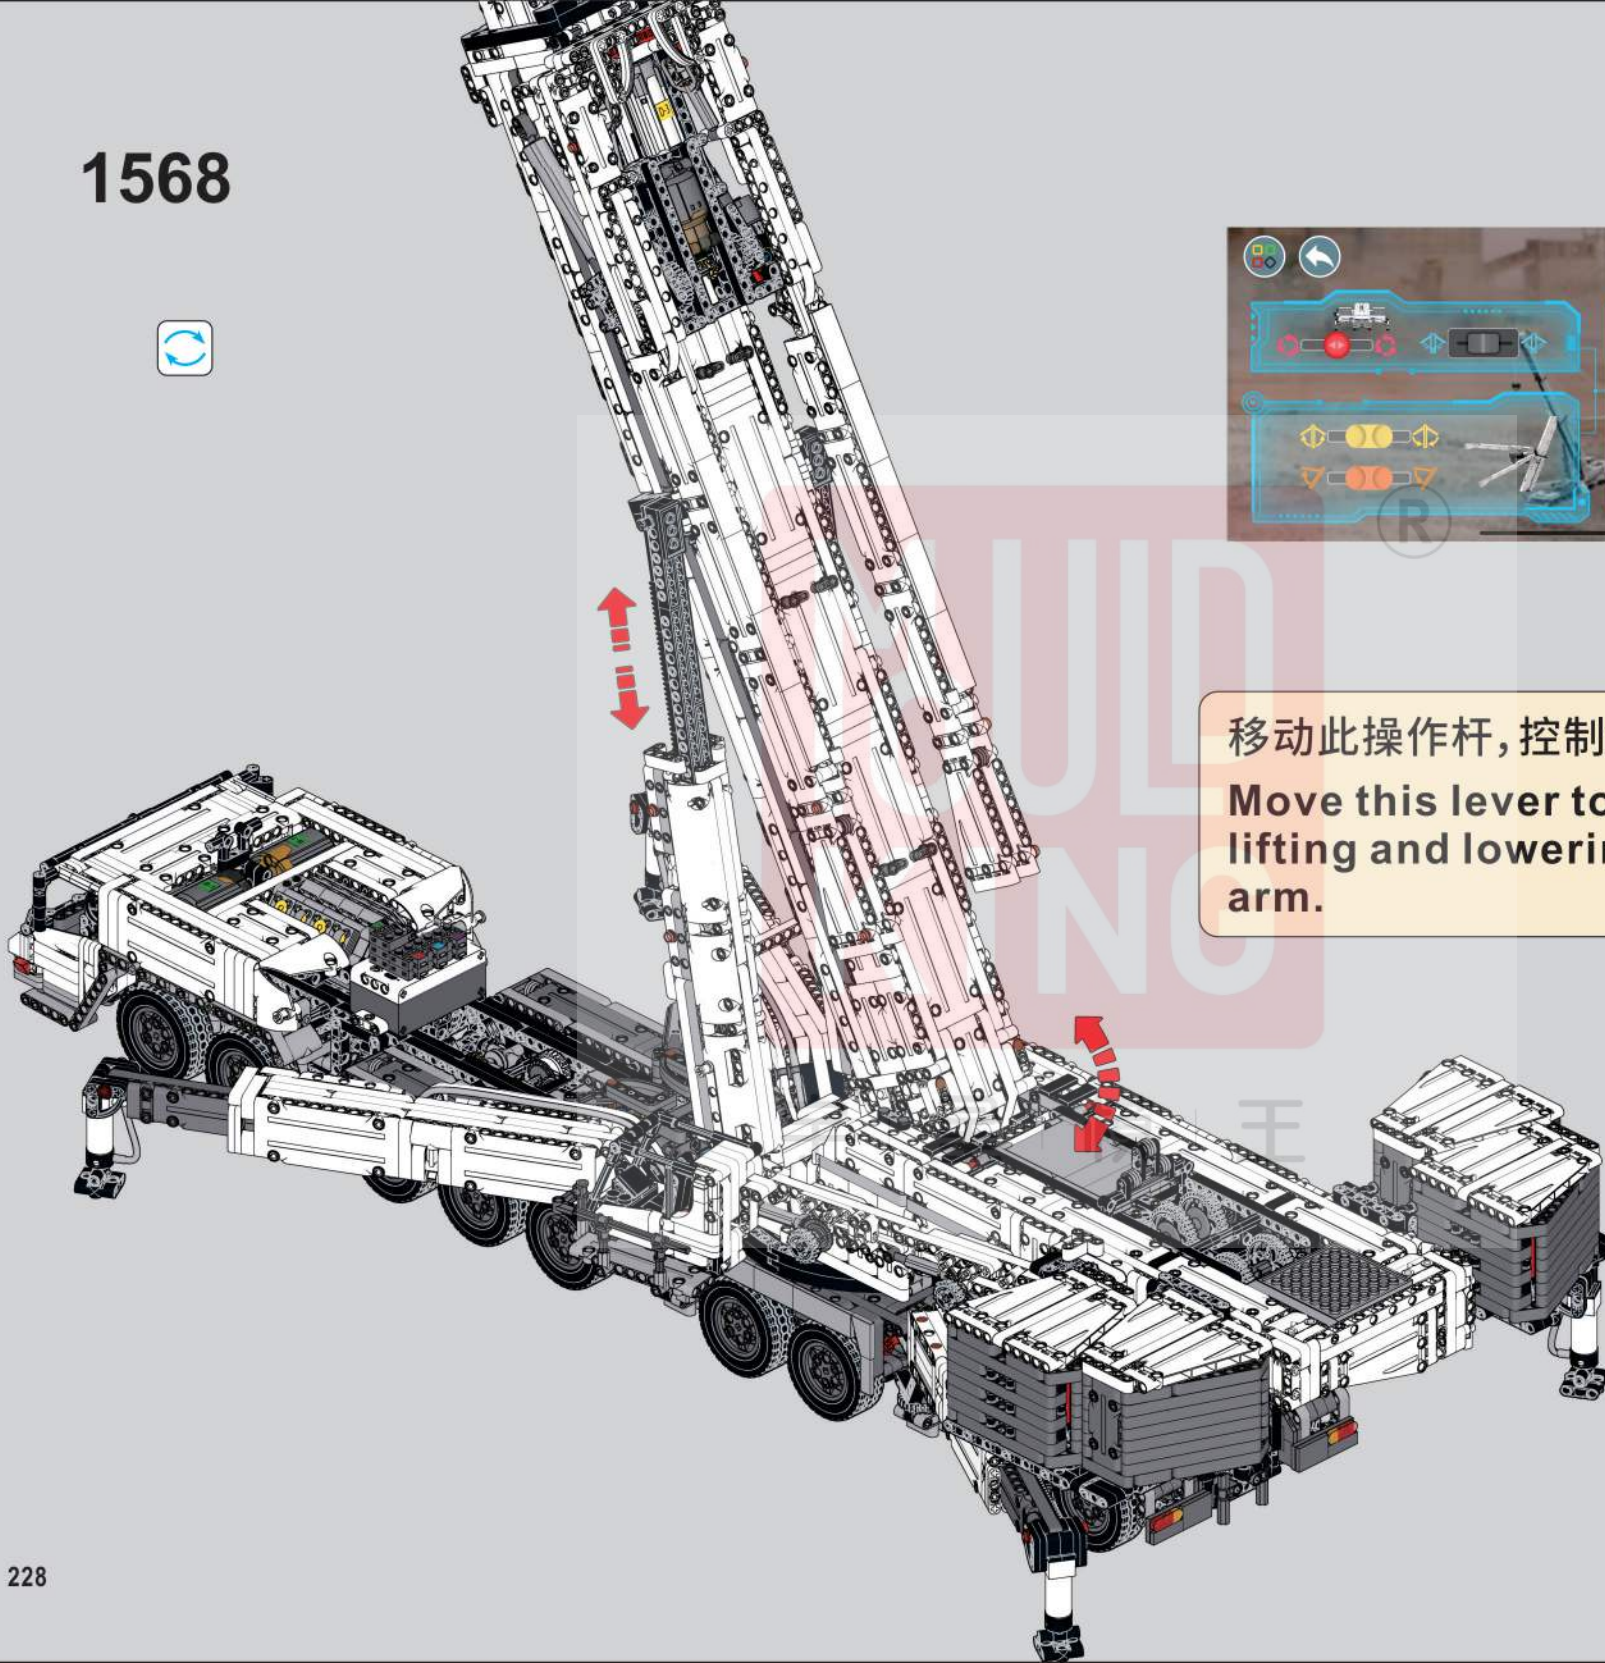

1568

移动此操作杆，控制大臂抬起、放下
Move this lever to control the
lifting and lowering of the main
arm.