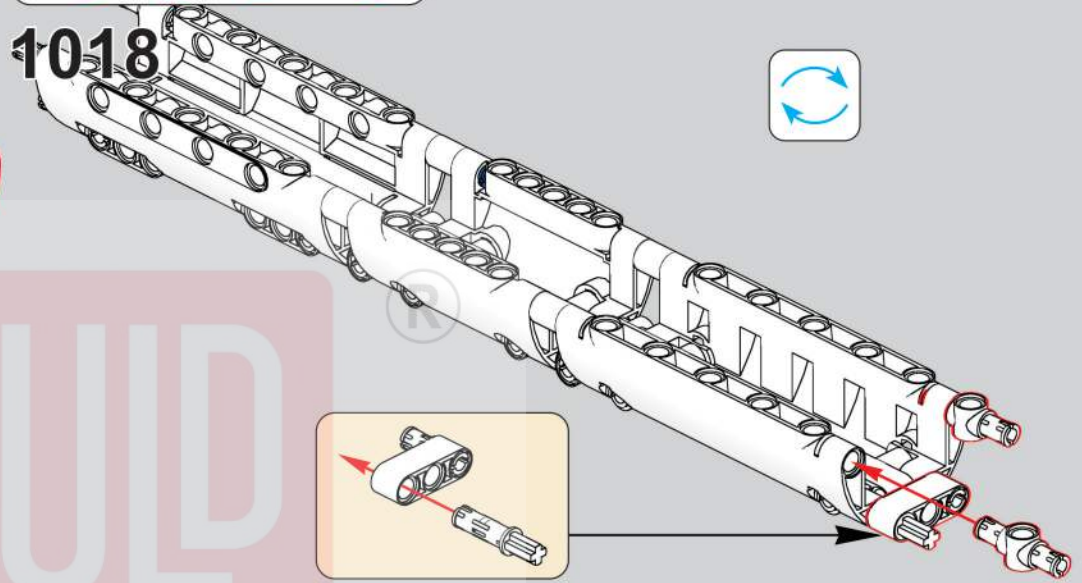

1017

1018

1019

1020

宇 | 星 | 模 | 王

1021