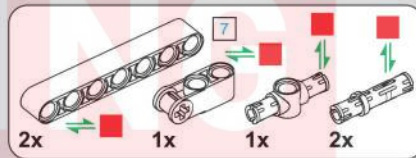

移动此操作杆(A轴),
控制支撑臂伸缩。
Move this lever (Axis B)
to control the extension and
retraction of the support arms.

1048

1049

1050

1051

1052

1053

1054