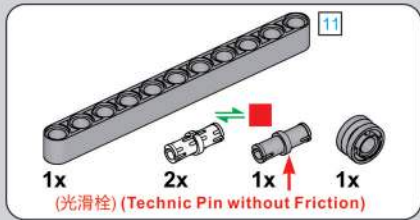

移动此操作杆(A轴),
控制支撑臂伸缩。
Move this lever (Axis B)
to control the extension and
retraction of the support arms.

1048

1049

1050

1051

1052

1053

1054