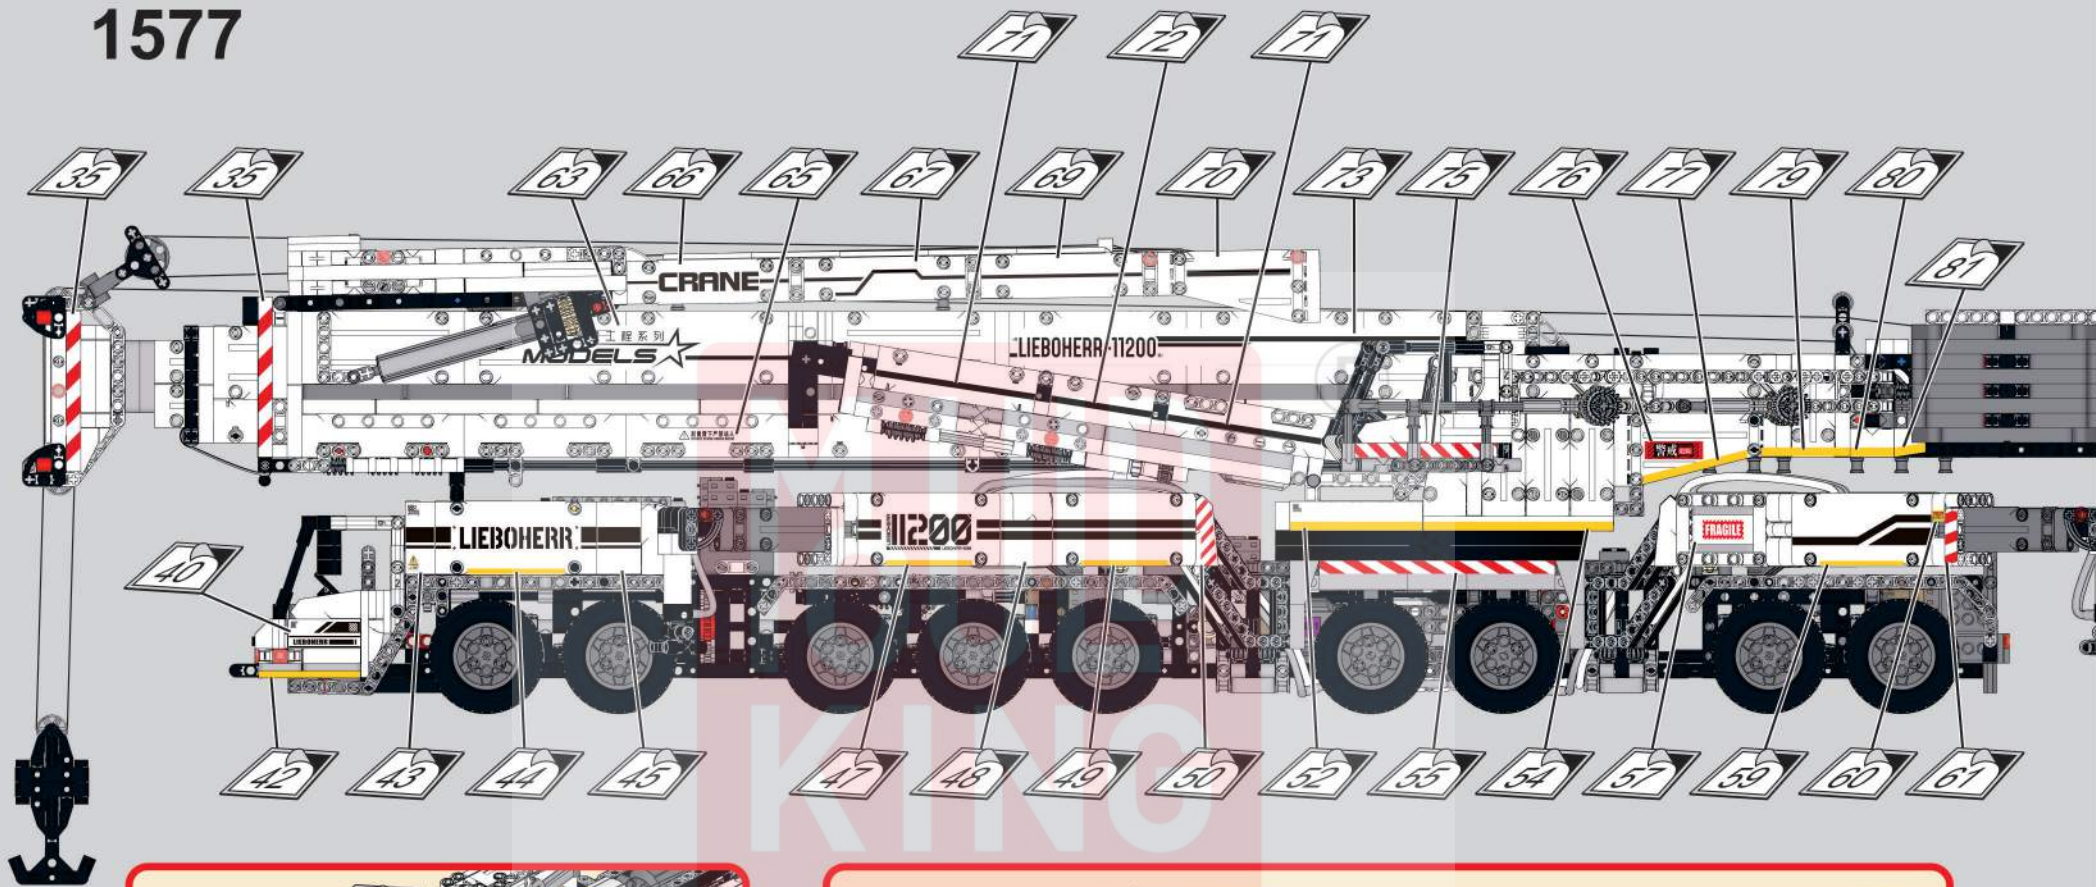

1575

15m

1576

移动此操作杆, 控制大吊钩
升起、下降
Move this lever to control
the lifting and lowering of
the main hook.

星模王

1577

1578

1579