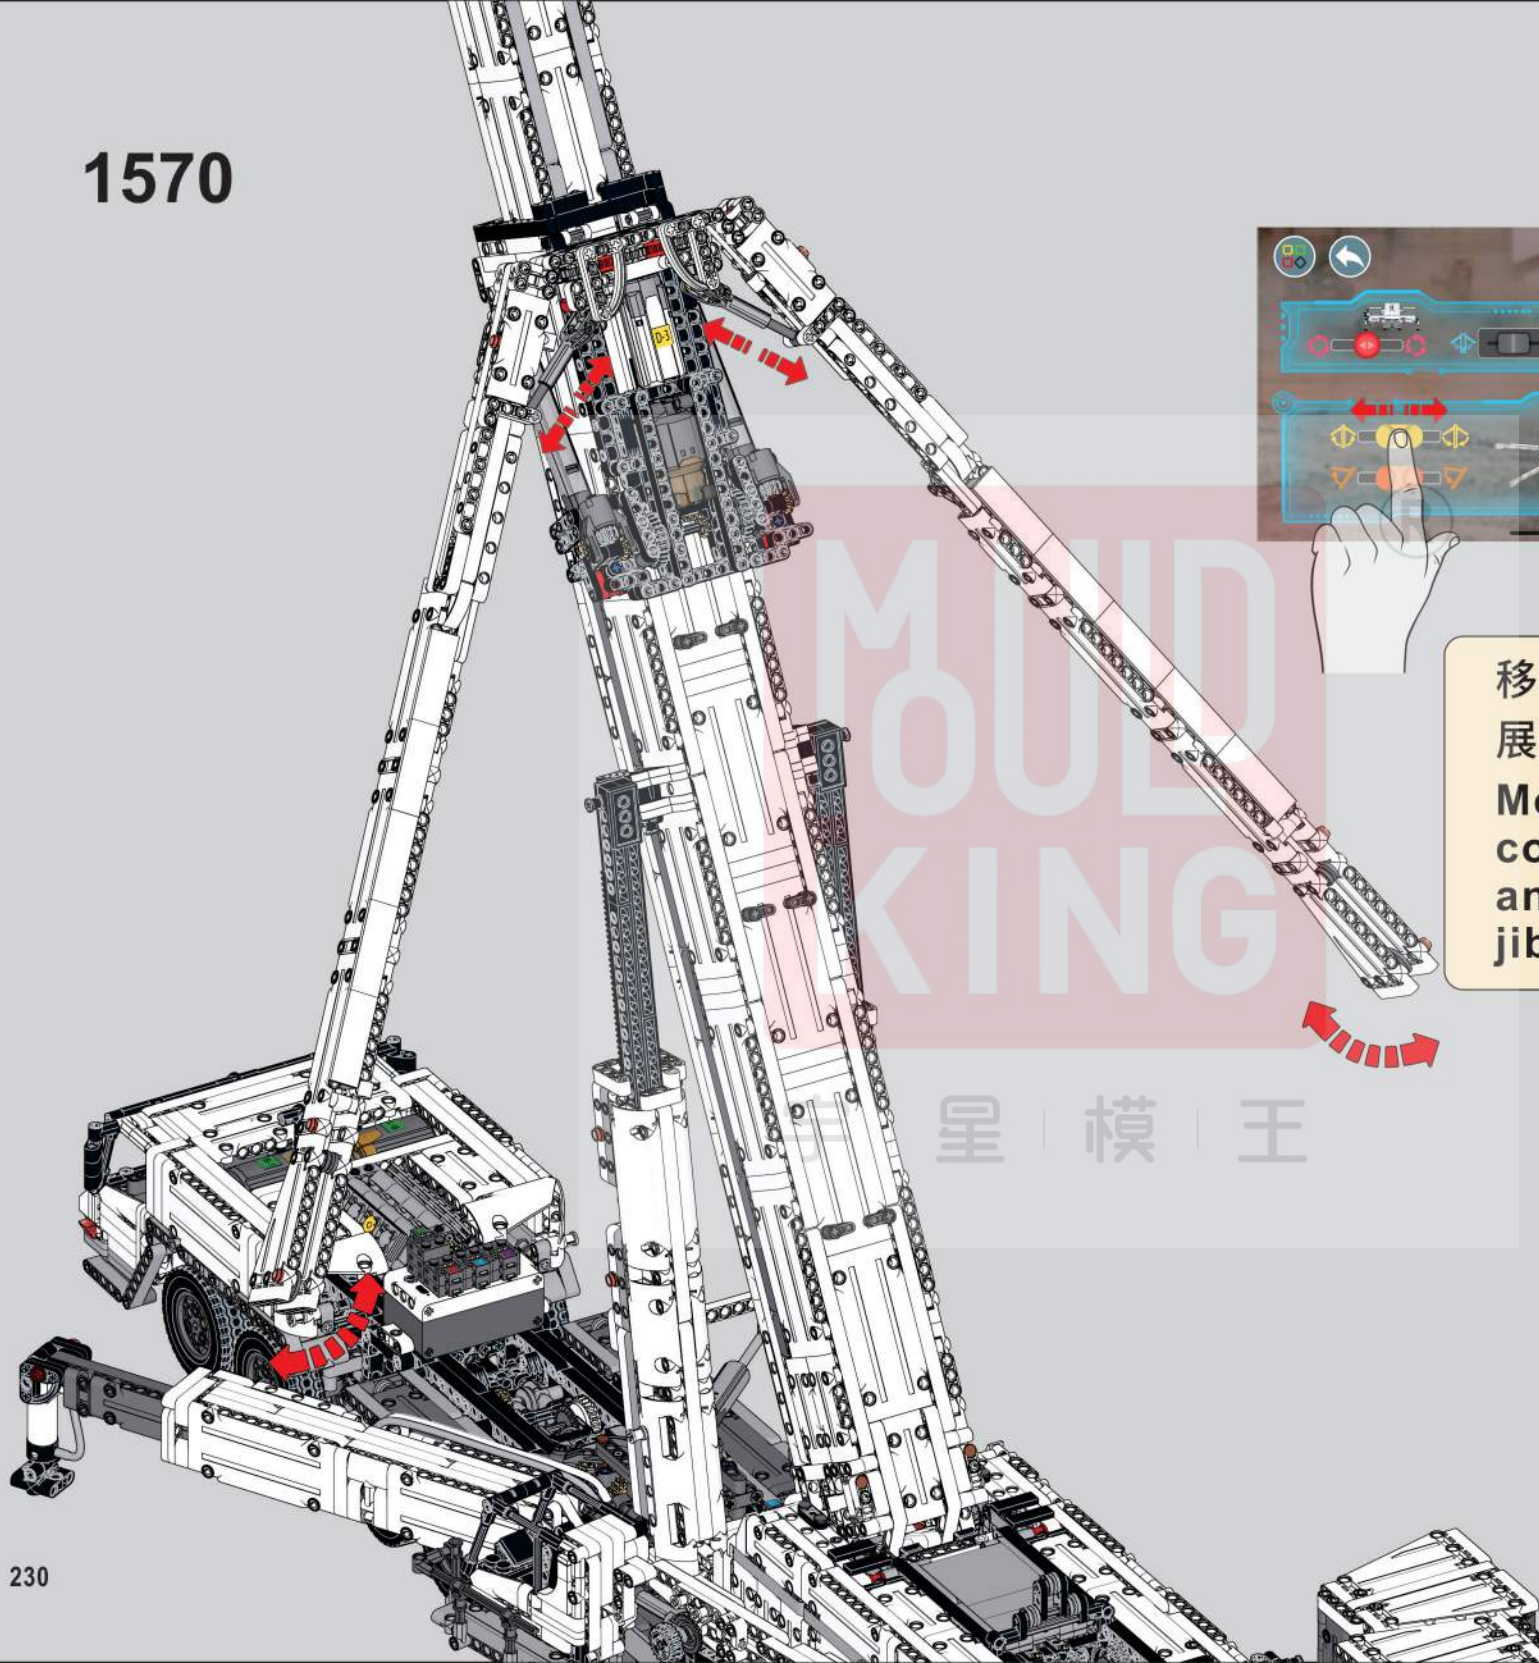

1570

移动此操作杆, 控制飞臂
展开、收缩

Move this lever to
control the extension
and retraction of the
jib arm.

星 | 模 | 王