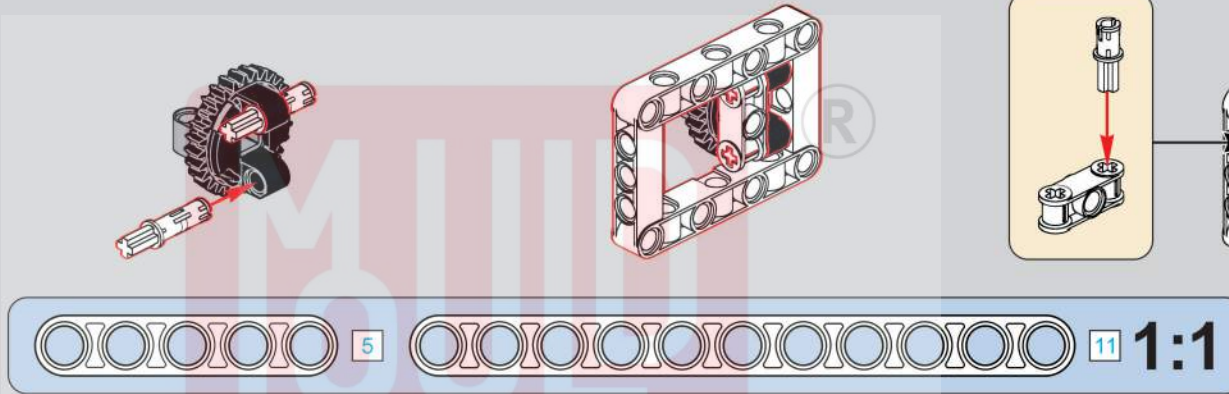

1165

1166

1167

1168

1169

1170

1171