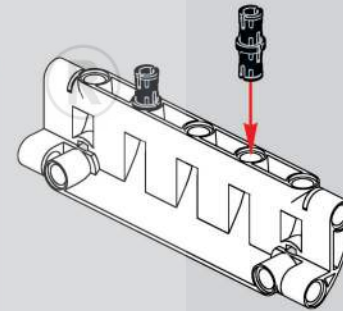

移动此操作杆(A轴),
控制支撑臂伸缩。
Move this lever (Axis B)
to control the extension and
retraction of the support arms.

1048

1049

1050

1051

1052

1053

1054