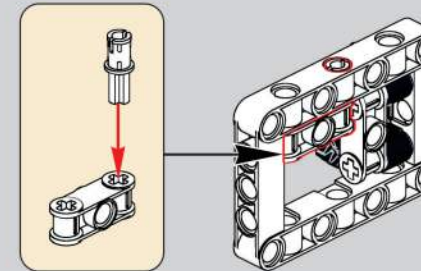

1165

1166

1167

1168

1169

1170

1171