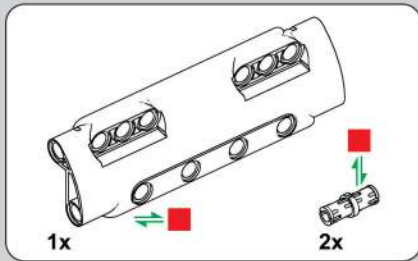

移动此操作杆(B轴), 控制支撑臂伸缩。

Move this lever (Axis B) to control the extension and retraction of the support arms.

1009

1010

1011

1012

1013

1014