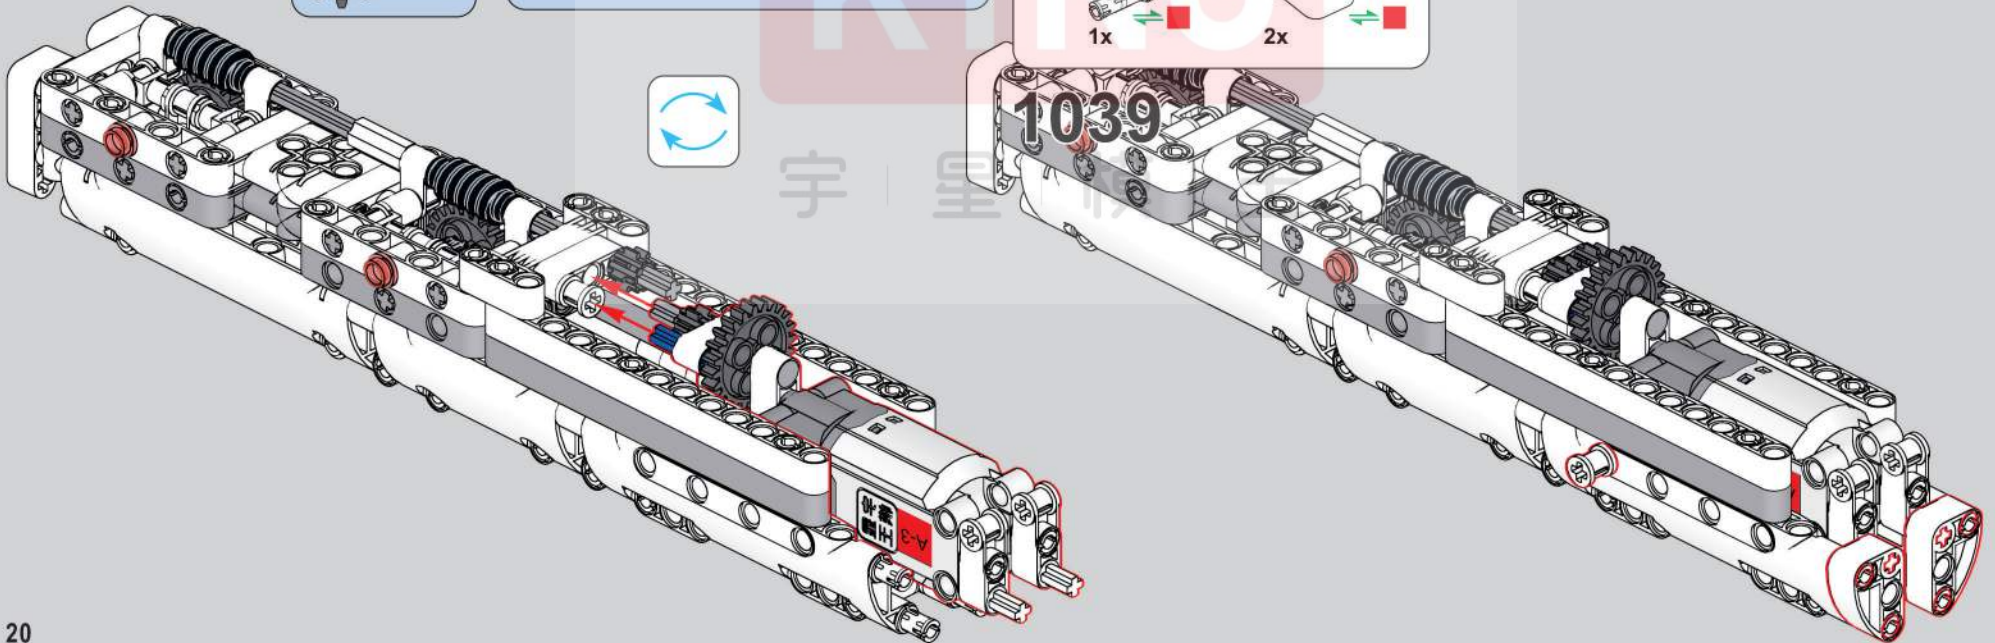

1034

1035

1036

1037

1038

1039