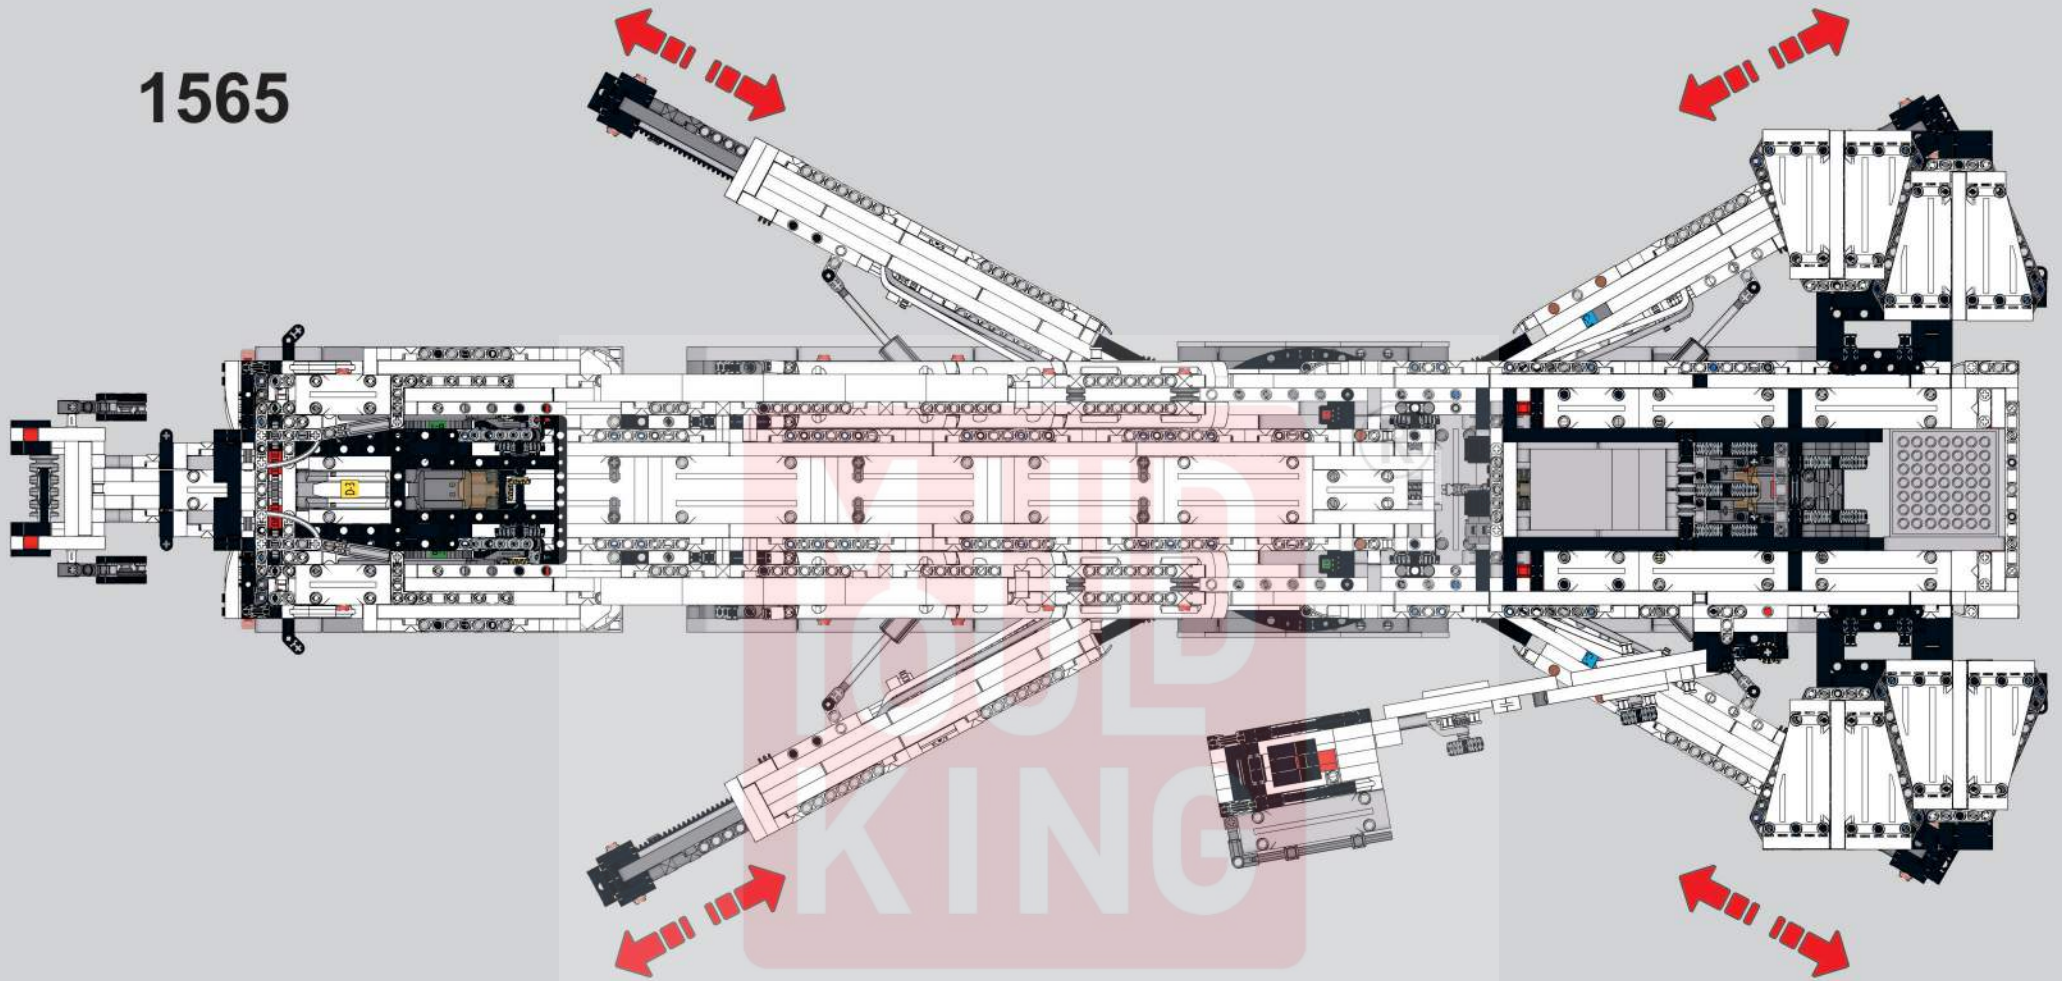

1565

移动此操作杆，控制支腿伸出、缩回
Move this lever to control the extension and retraction of the support legs.