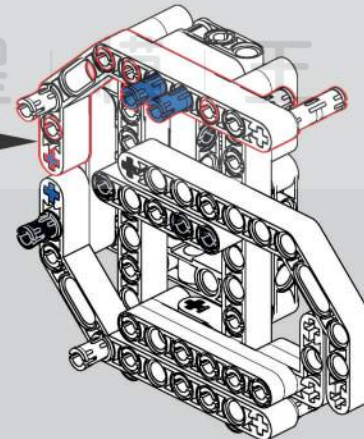

1221

1222

1223

MOLD KING
宇星