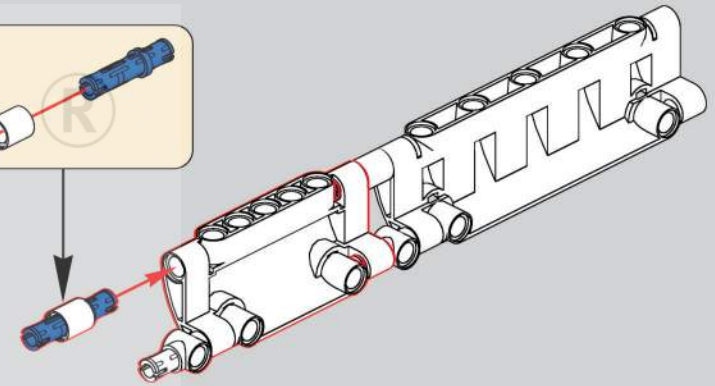

移动此操作杆(B轴), 控制支撑臂伸缩。

Move this lever (Axis B) to control the extension and retraction of the support arms.

1009

1010

1011

1012

1013

1014