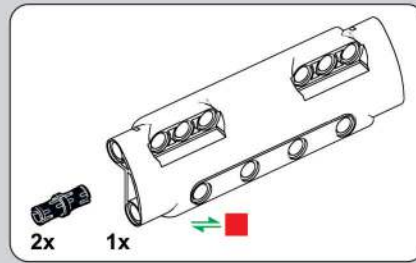

(光滑栓) (Technic Pin without Friction)

1259

1260

1261

1262

1263

1264

1265