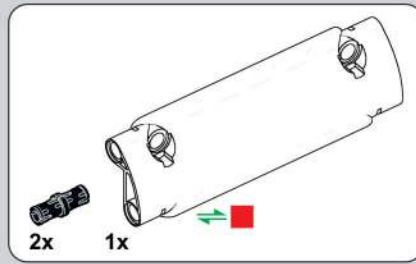

1046

1047

打开H4.0模块。
在此步需连接APP, 选择H4.0
模块, 检测部分功能是否正常,
检测完需将模块关闭。
Open the H4.0 module.
In this step, connect to the
app, select the H4.0 module,
check if some functions are
working correctly, and
after testing, close the module.

移动此操作杆(A轴),
控制支撑臂伸缩。
Move this lever (Axis B)
to control the extension and
retraction of the support arms.

1048

1049

1050

1051

1052

1053

1054