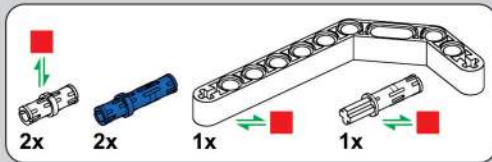

1221

1222

1223

MOLD KING
宇星