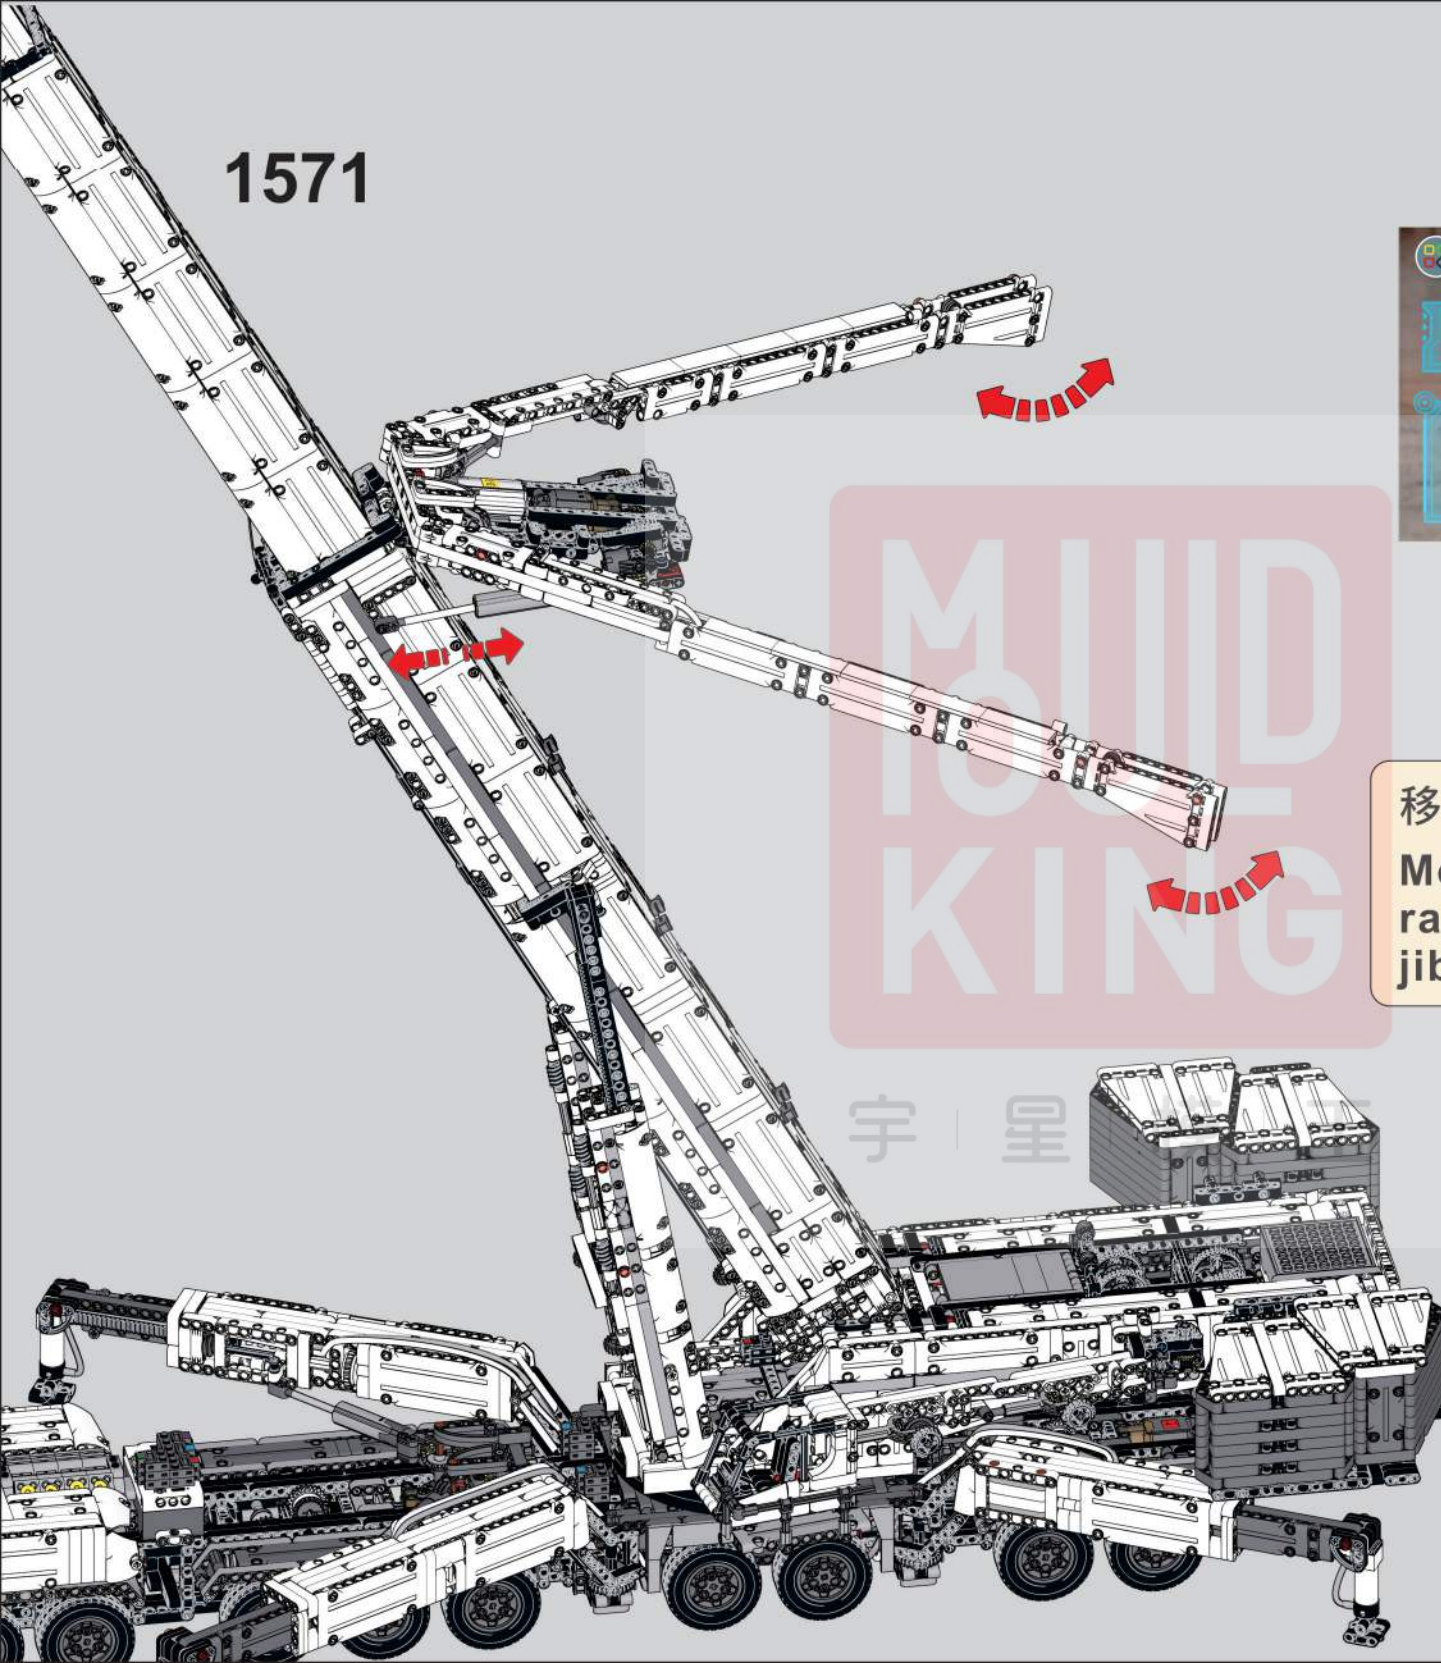

1571

移动此操作杆, 控制飞臂升起、下降
Move this lever to control the raising and lowering of the jib arm.

MOULD KING

宇星