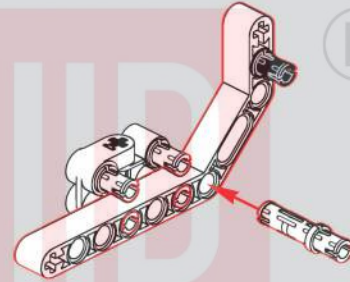

1173

1174

1175

1172

1176

1177

1178

MULD KING 宇星模王