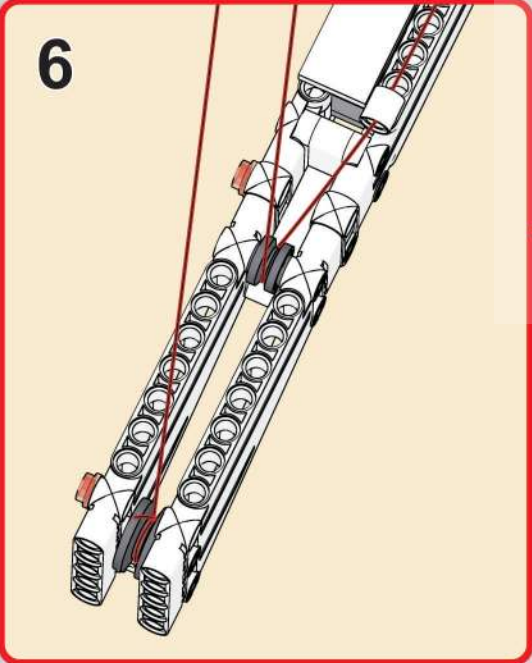

MOULD KING

宇星

1572

宇模王

1573

1574

移动此操作杆，控制飞臂拉绳调节
Move this lever to control the adjustment of the jib rope.

1x