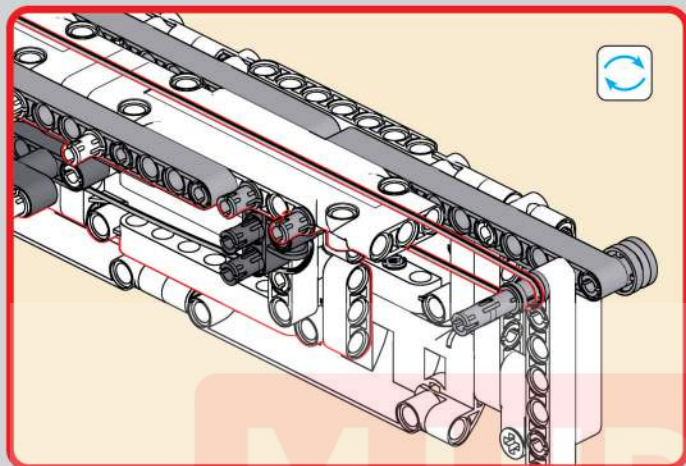

1111

MOLING
宇 | 星 | 模 | 王