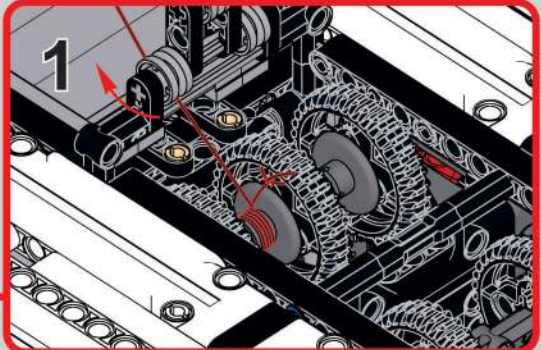

MOULD KING

宇星

1572

宇模王

1573

1574

移动此操作杆，控制飞臂拉绳调节
Move this lever to control the adjustment of the jib rope.

1x