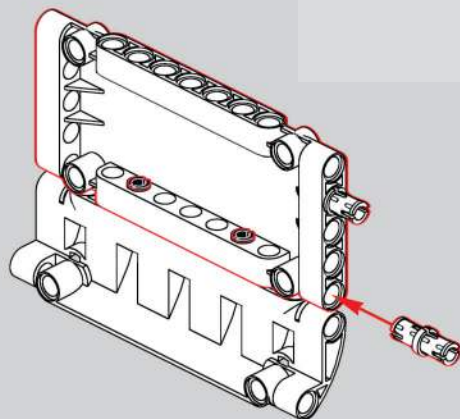

移动此操作杆(A轴),
控制支撑臂伸缩。
Move this lever (Axis B)
to control the extension and
retraction of the support arms.

1048

1049

1050

1051

1052

1053

1054