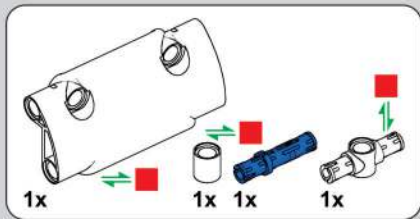

移动此操作杆(B轴), 控制支撑臂伸缩。

Move this lever (Axis B) to control the extension and retraction of the support arms.

1009

1010

1011

1012

1013

1014