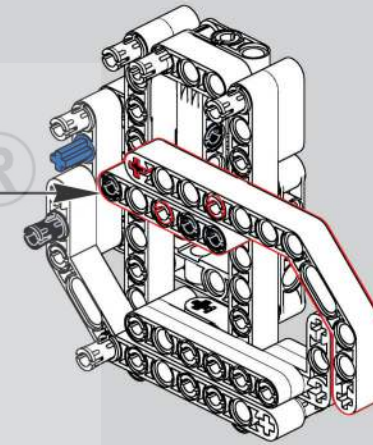

1221

1222

1223

MOLD KING
宇星