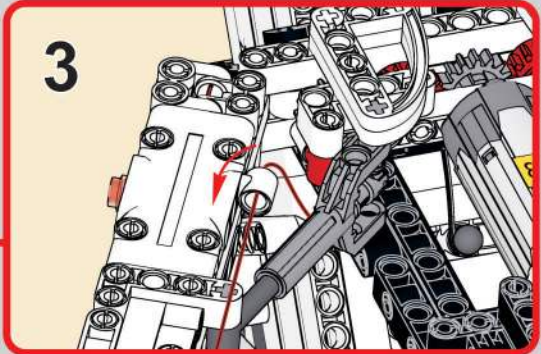

MOULD KING

宇星

1572

宇模王

1573

1574

移动此操作杆，控制飞臂拉绳调节
Move this lever to control the adjustment of the jib rope.

1x