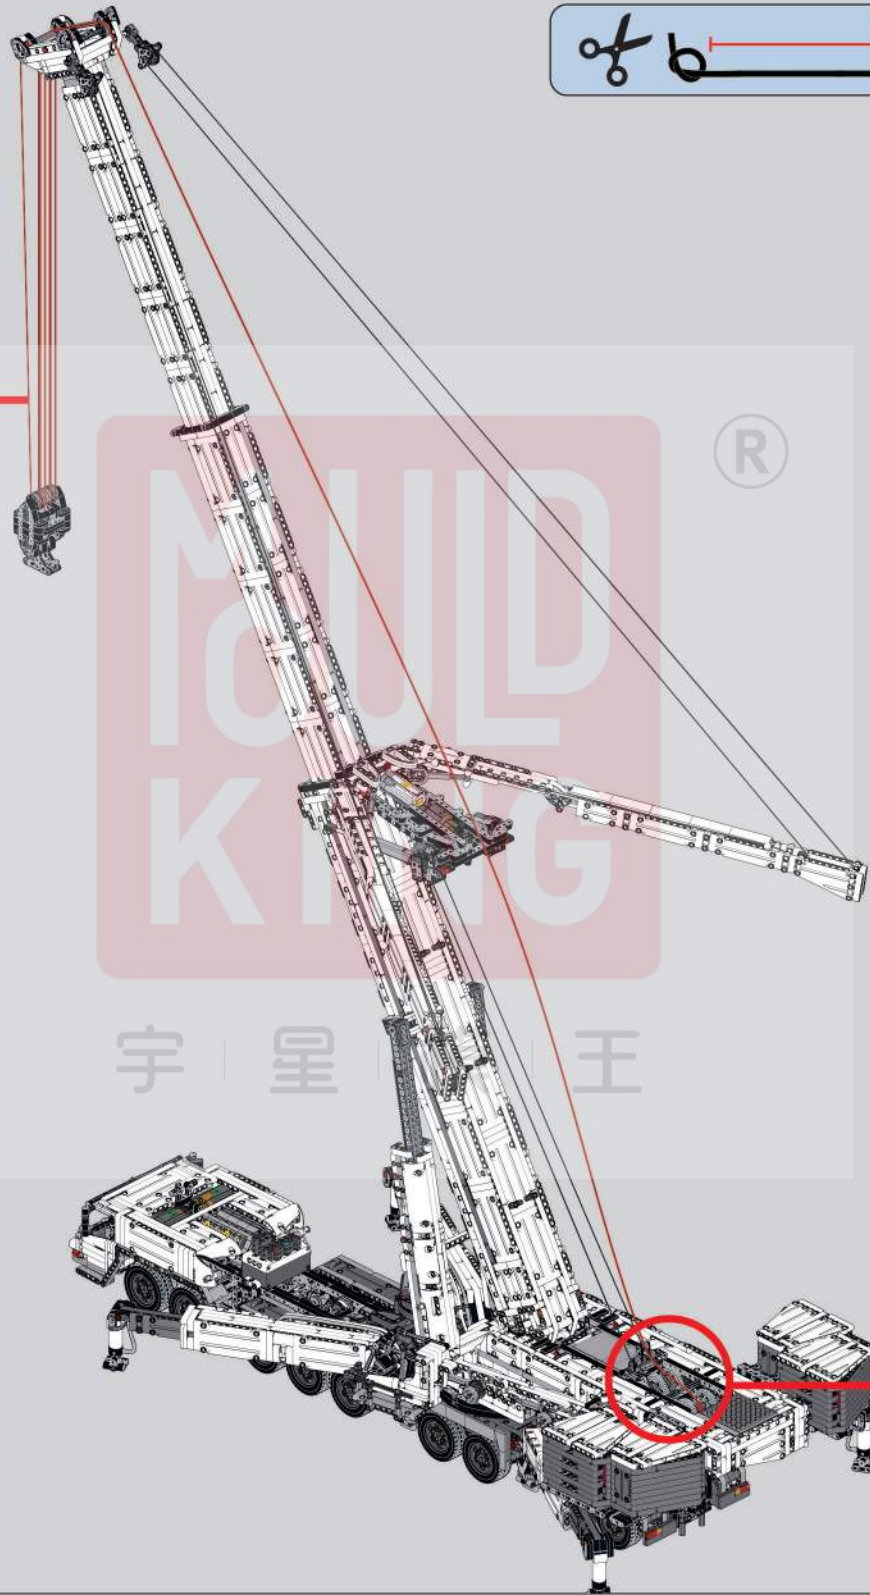

MOULD KING

宇星

1572

宇模王

1573

1574

移动此操作杆，控制飞臂拉绳调节
Move this lever to control the adjustment of the jib rope.

1x

1575

15m

1576

移动此操作杆, 控制大吊钩
升起、下降
Move this lever to control
the lifting and lowering of
the main hook.

星模王

1577

1578

1579