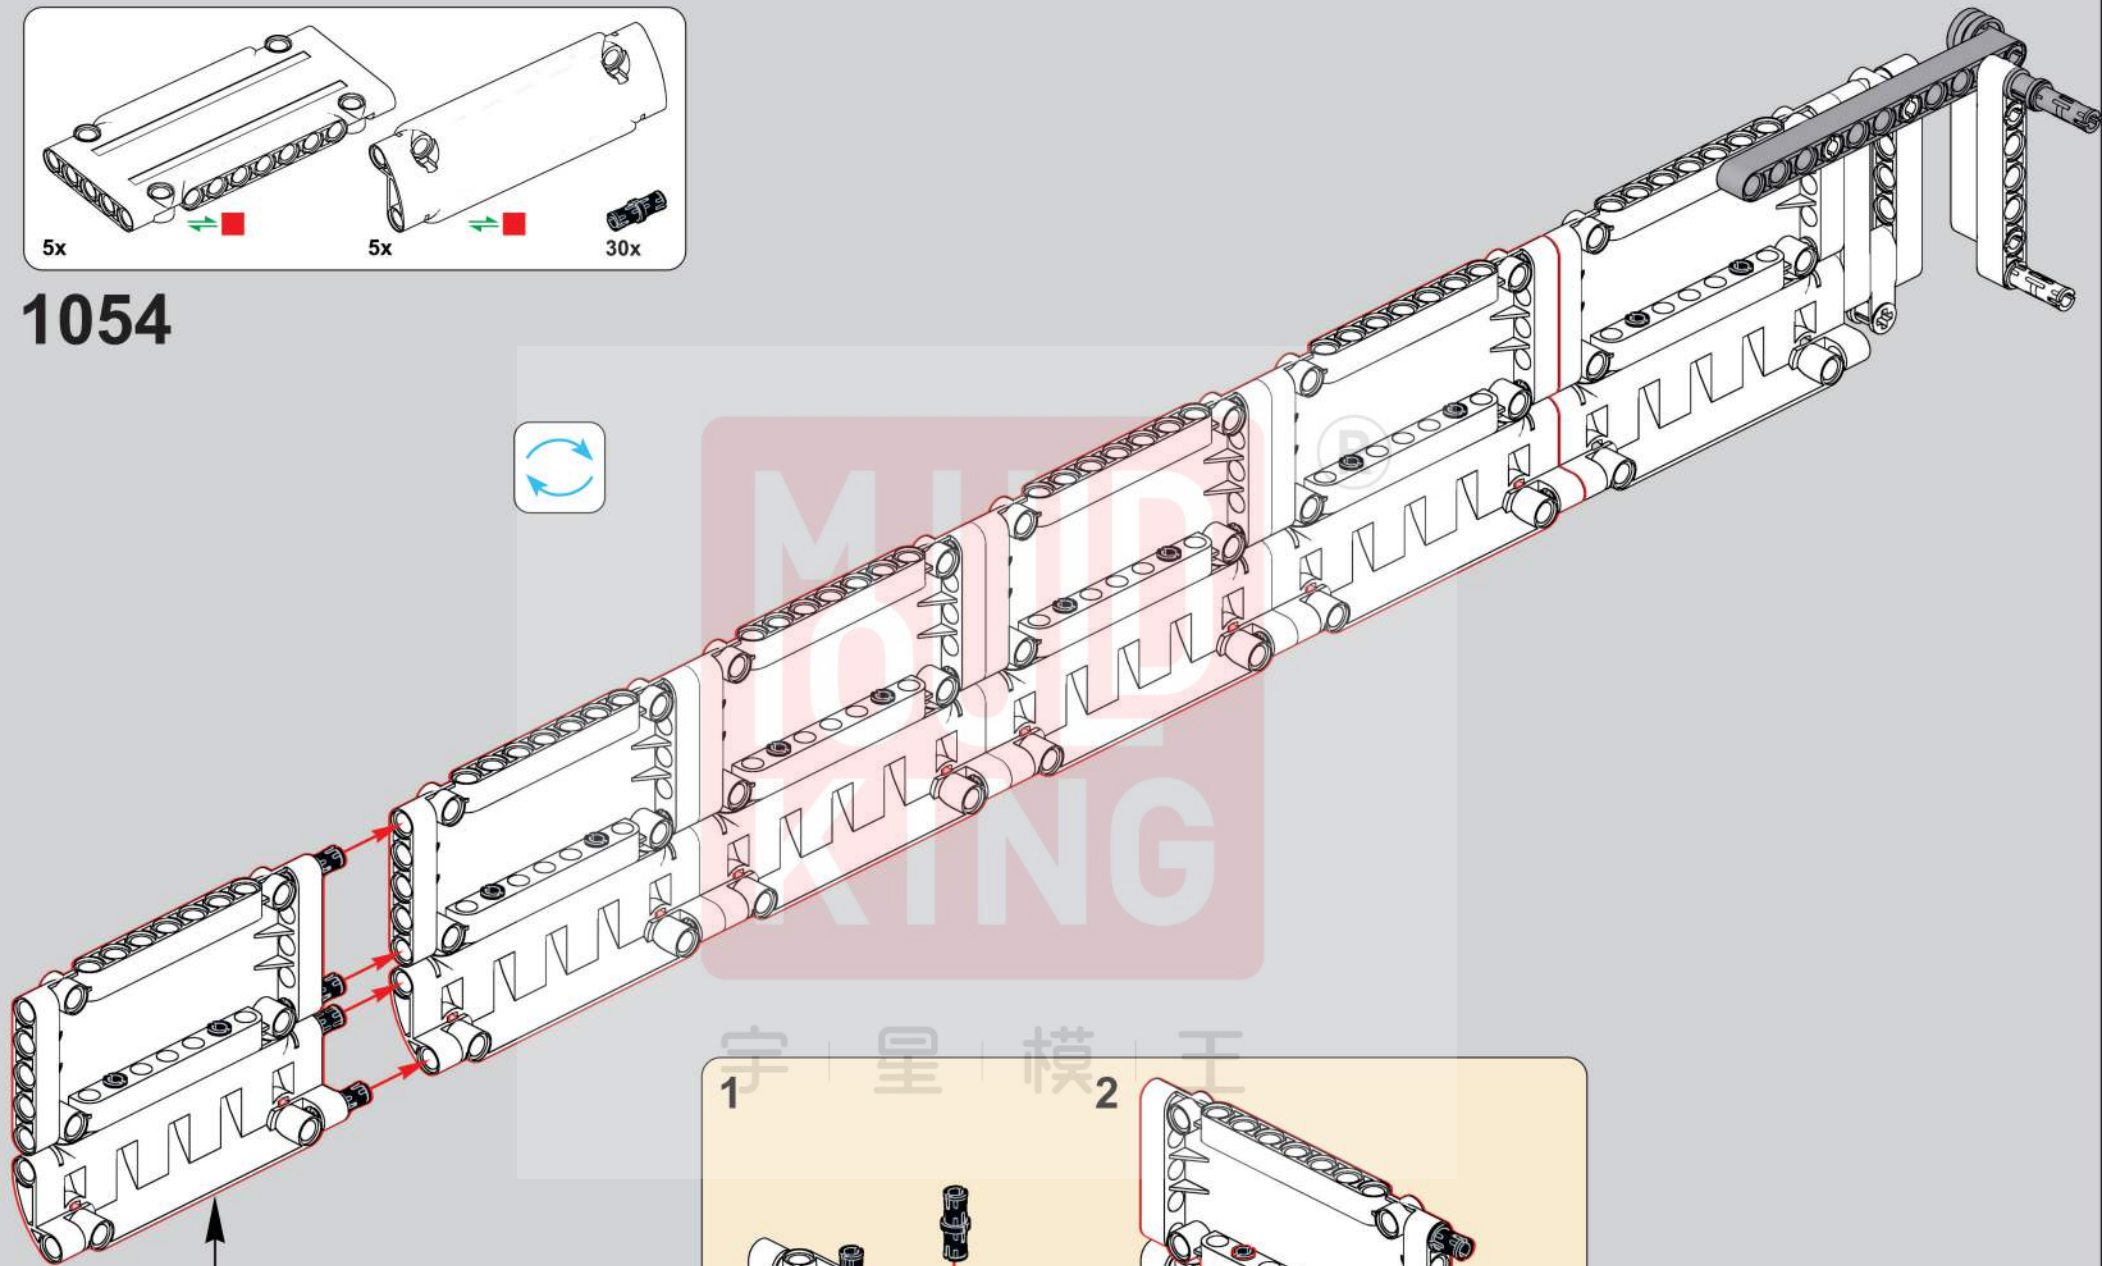

移动此操作杆(A轴),
控制支撑臂伸缩。
Move this lever (Axis B)
to control the extension and
retraction of the support arms.

1048

1049

1050

1051

1052

1053

1054