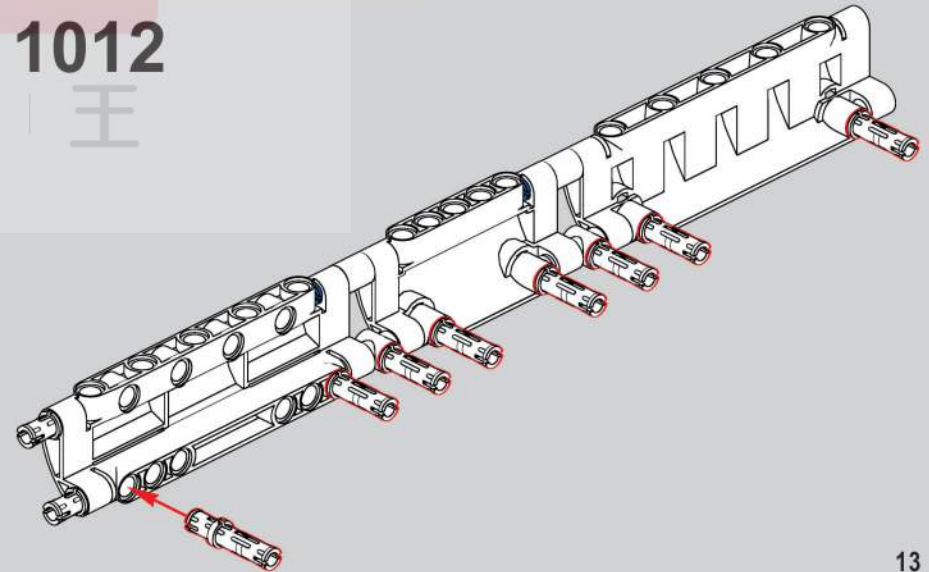

移动此操作杆(B轴), 控制支撑臂伸缩。

Move this lever (Axis B) to control the extension and retraction of the support arms.

1009

1010

1011

1012

1013

1014