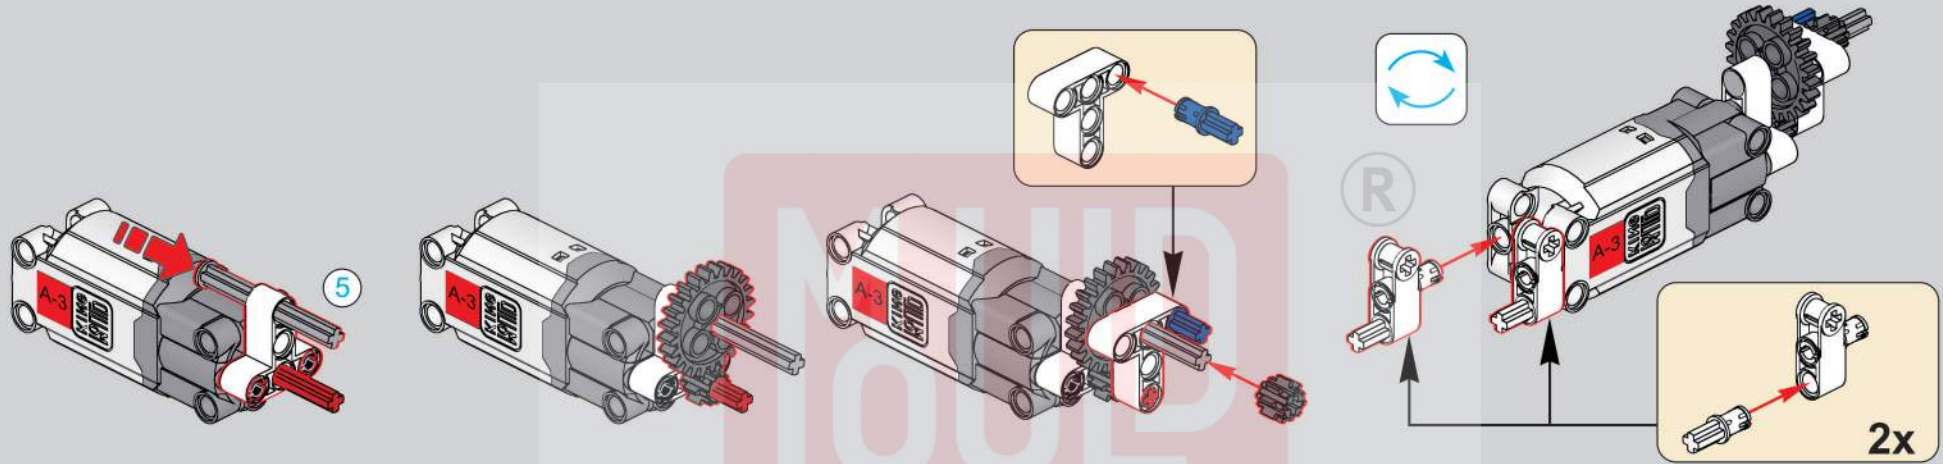

1034

1035

1036

1037

1038

1039