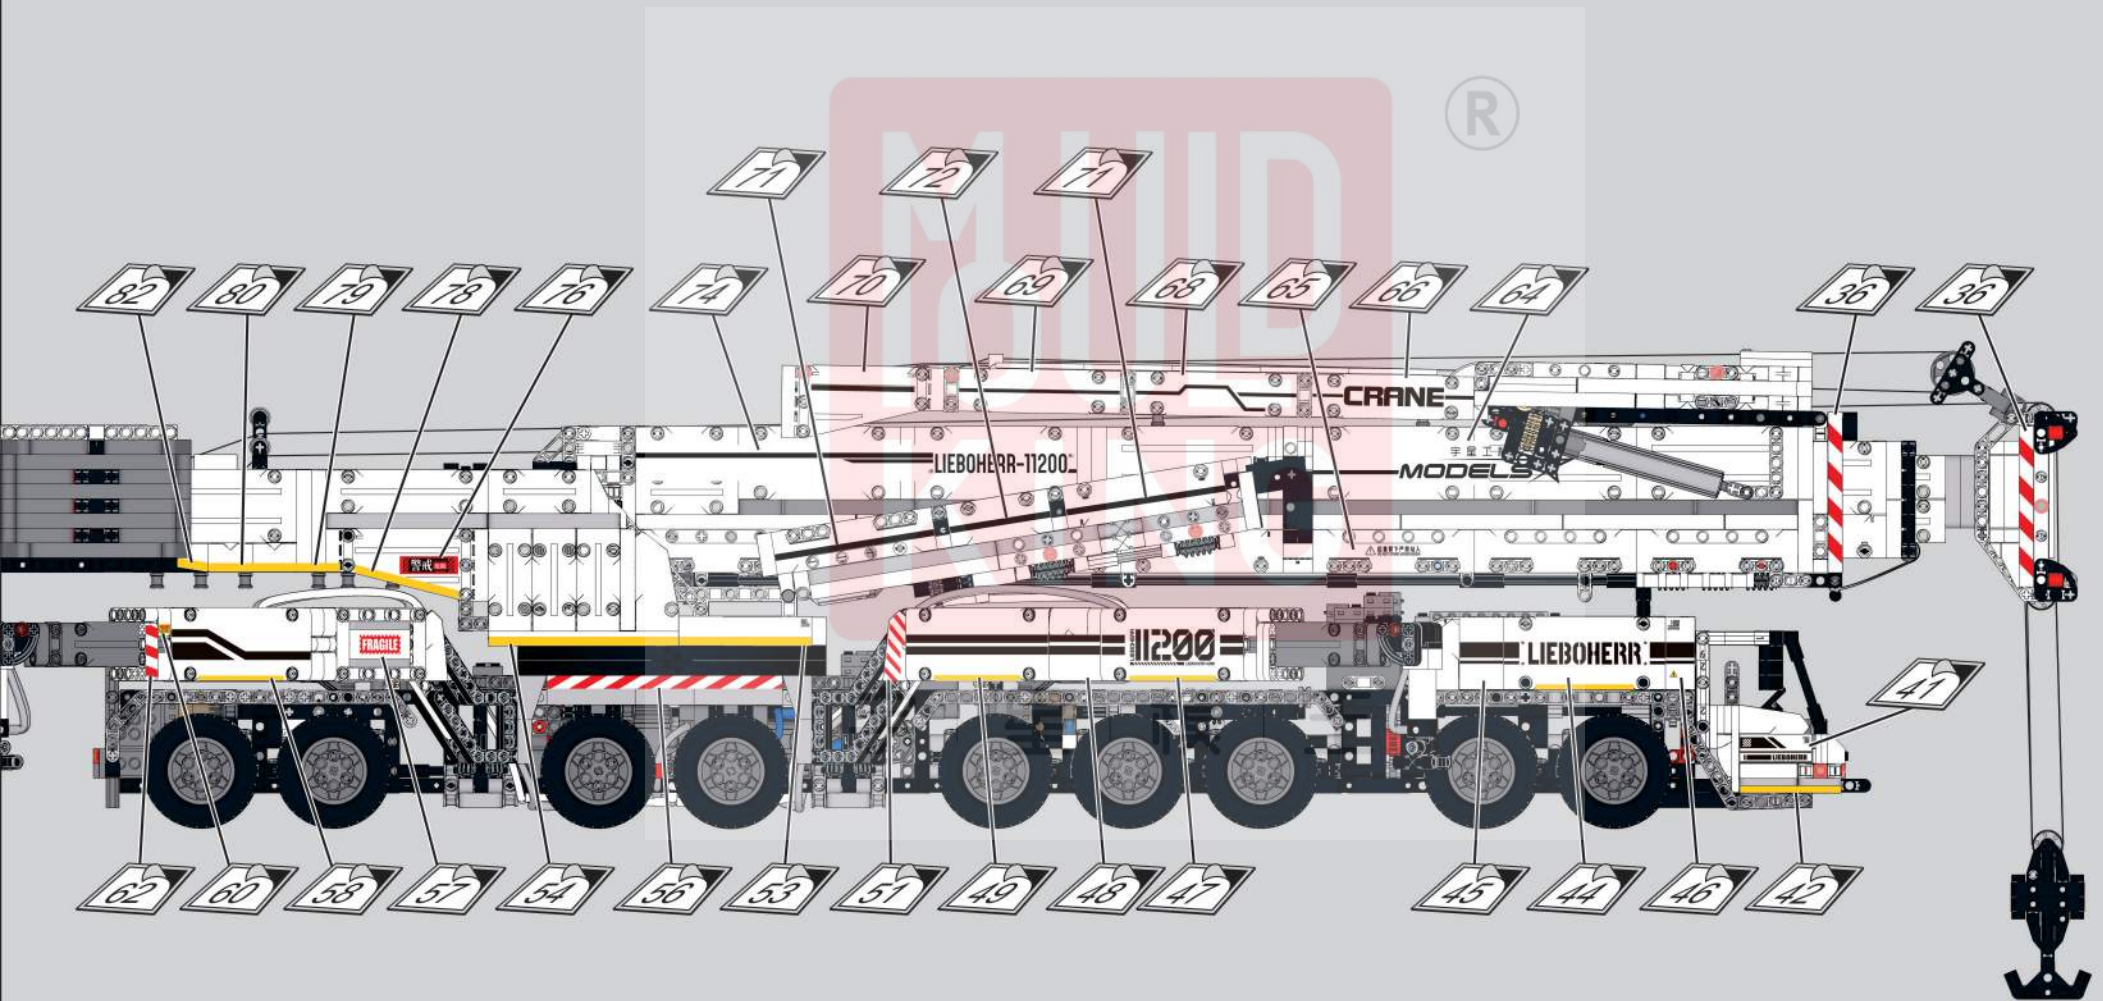

1575

15m

1576

移动此操作杆, 控制大吊钩
升起、下降
Move this lever to control
the lifting and lowering of
the main hook.

星模王

1577

1578

1579