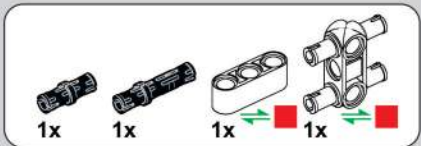

1255

1256

1254

1257

1258

(光滑栓) (Technic Pin without Friction)