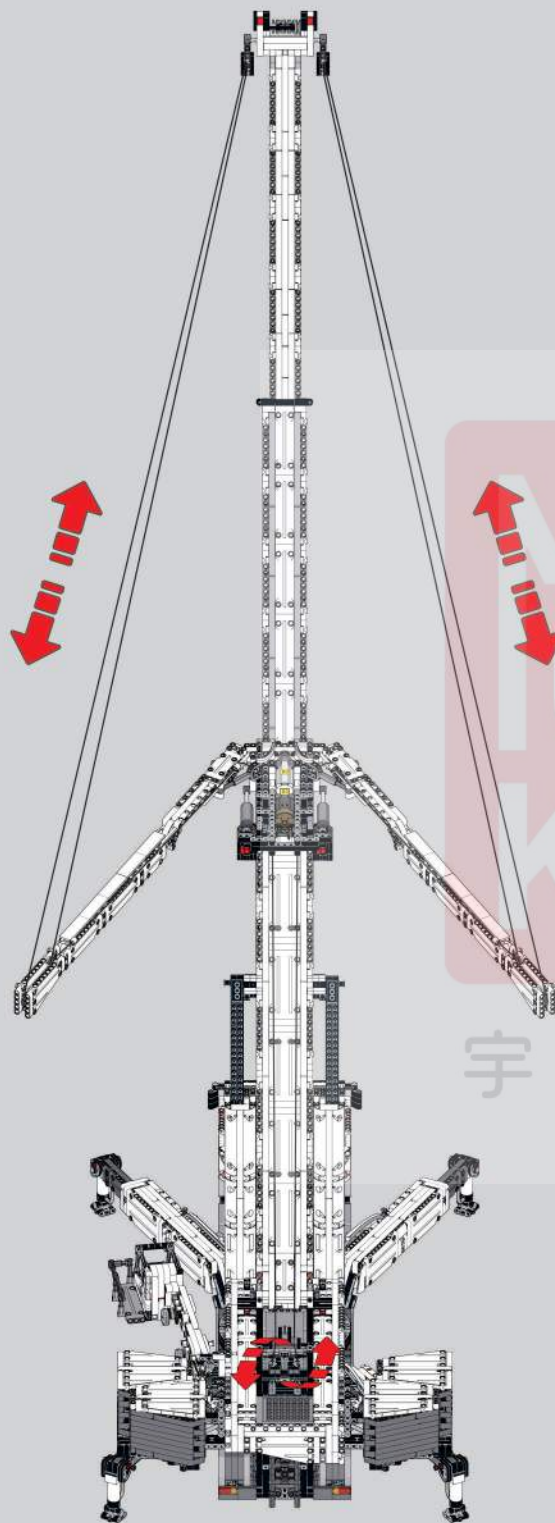

MOULD KING

宇星

1572

宇模王

1573

1574

移动此操作杆，控制飞臂拉绳调节
Move this lever to control the adjustment of the jib rope.

1x