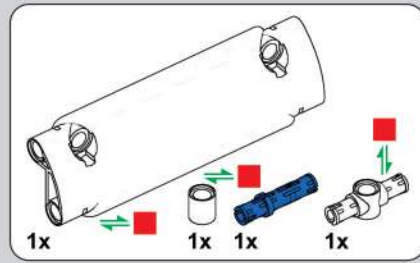

移动此操作杆(B轴), 控制支撑臂伸缩。

Move this lever (Axis B) to control the extension and retraction of the support arms.

1009

1010

1011

1012

1013

1014