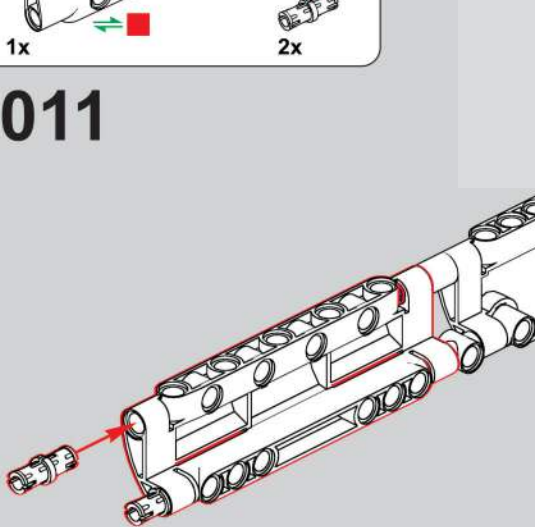

移动此操作杆(B轴), 控制支撑臂伸缩。

Move this lever (Axis B) to control the extension and retraction of the support arms.

1009

1010

1011

1012

1013

1014