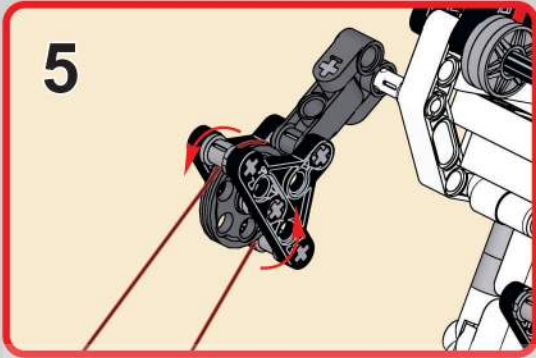

MOULD KING

宇星

1572

宇模王

1573

1574

移动此操作杆，控制飞臂拉绳调节
Move this lever to control the adjustment of the jib rope.

1x