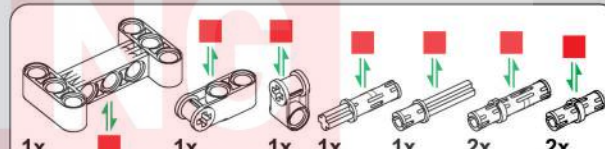

1173

1174

1175

1172

1176

1177

1178

MULD KING 宇星模王