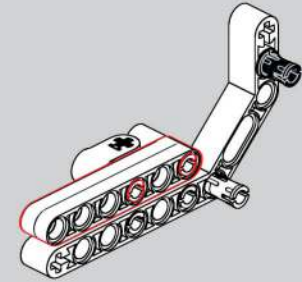

1173

1174

1175

1172

1176

1177

1178

MULD KING 宇星模王