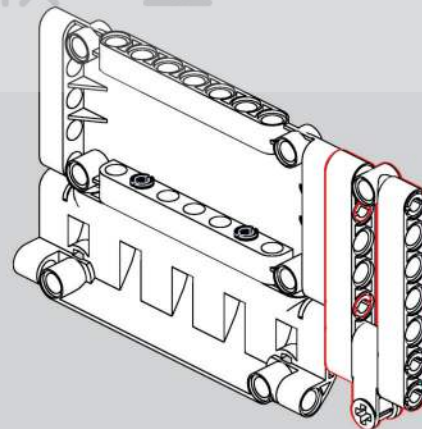

移动此操作杆(A轴),
控制支撑臂伸缩。
Move this lever (Axis B)
to control the extension and
retraction of the support arms.

1048

1049

1050

1051

1052

1053

1054