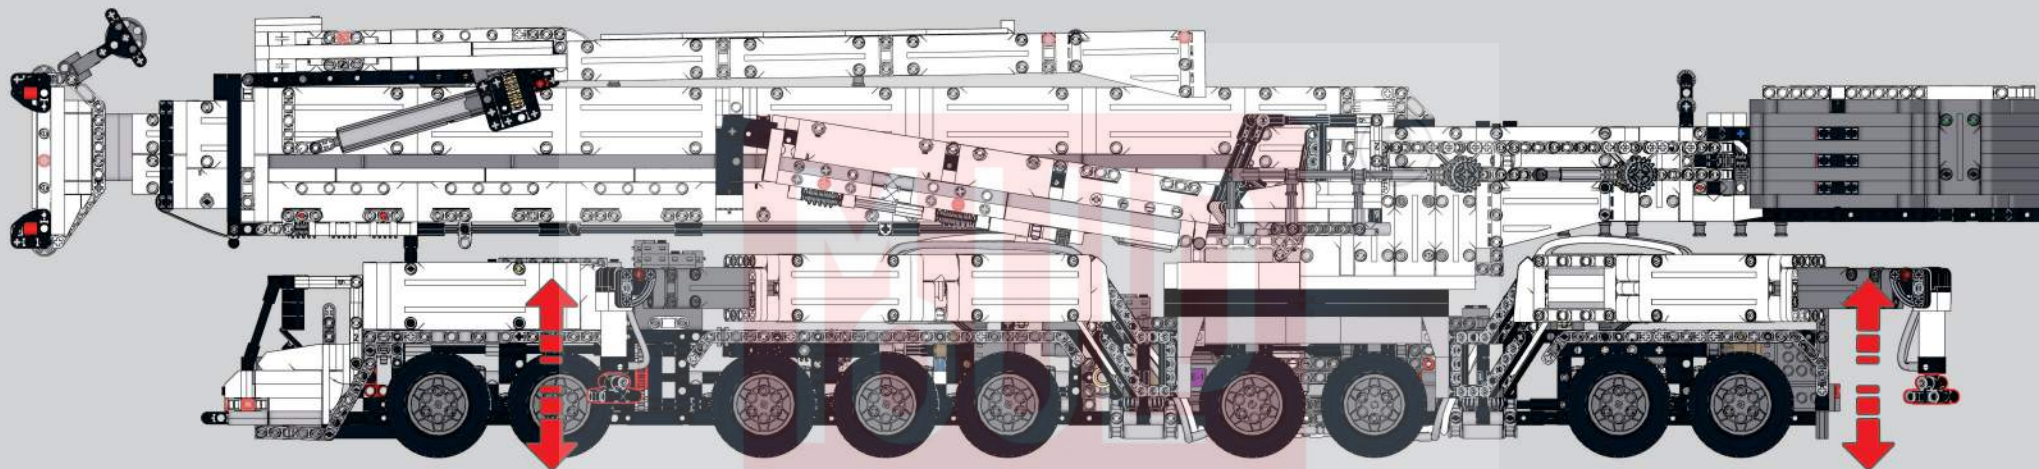

1566

移动此操作杆, 控制驻锄升起、下降
Move this lever to control the raising and lowering of the plow.