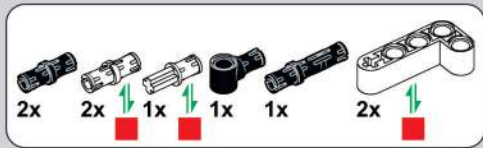

移动此操作杆(A轴),
控制支撑臂伸缩。
Move this lever (Axis B)
to control the extension and
retraction of the support arms.

1048

1049

1050

1051

1052

1053

1054