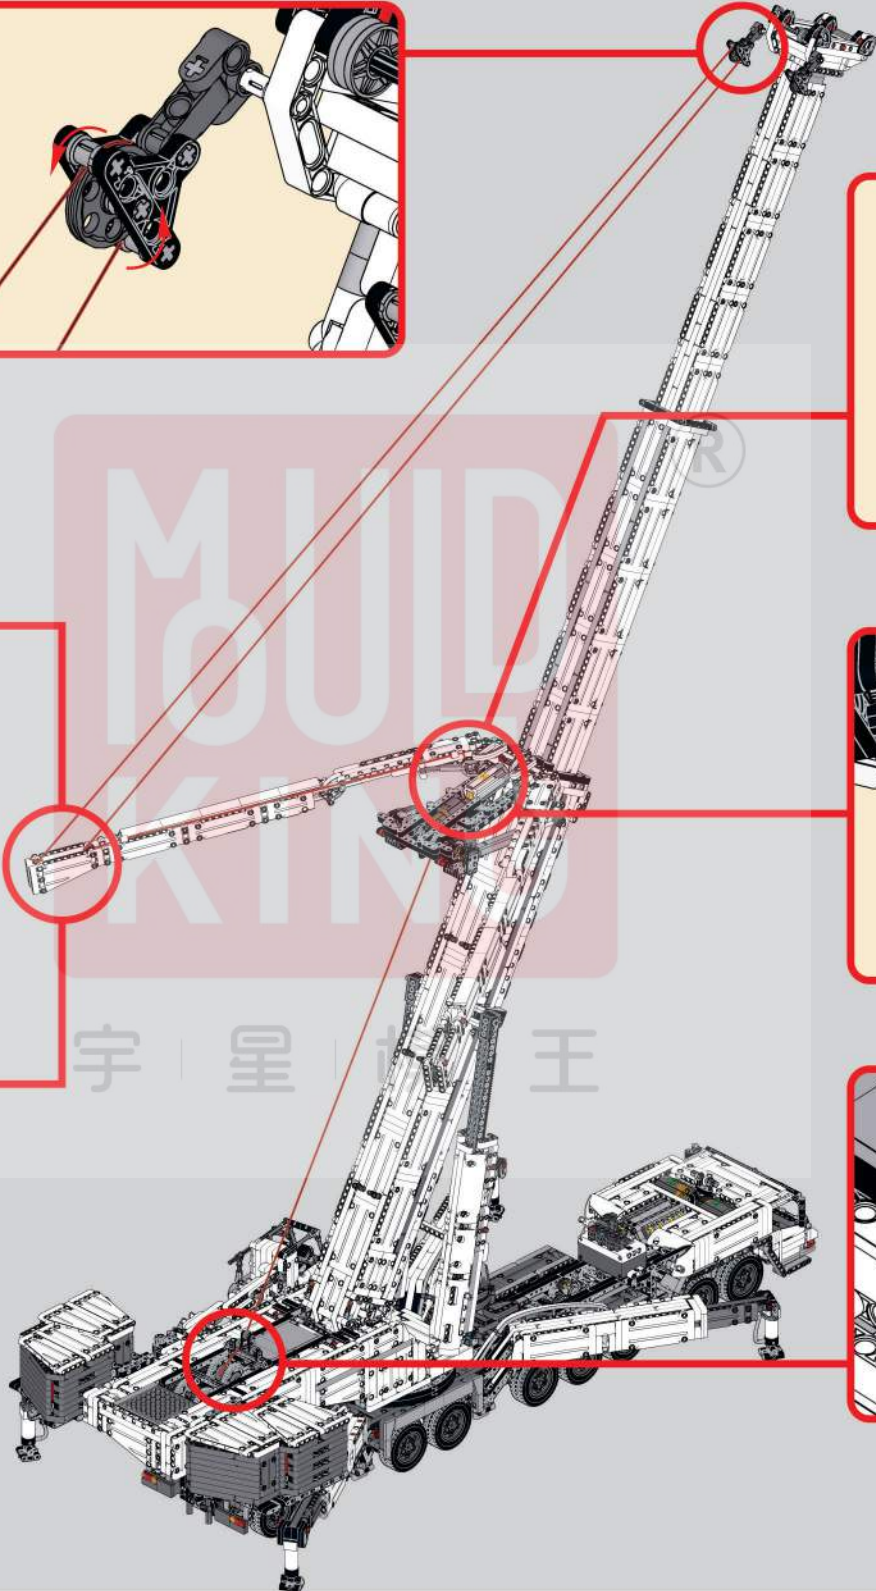

MOULD KING

宇星

1572

宇模王

1573

1574

移动此操作杆，控制飞臂拉绳调节
Move this lever to control the adjustment of the jib rope.

1x

1575

15m

1576

移动此操作杆, 控制大吊钩
升起、下降
Move this lever to control
the lifting and lowering of
the main hook.

星模王

1577

1578

1579