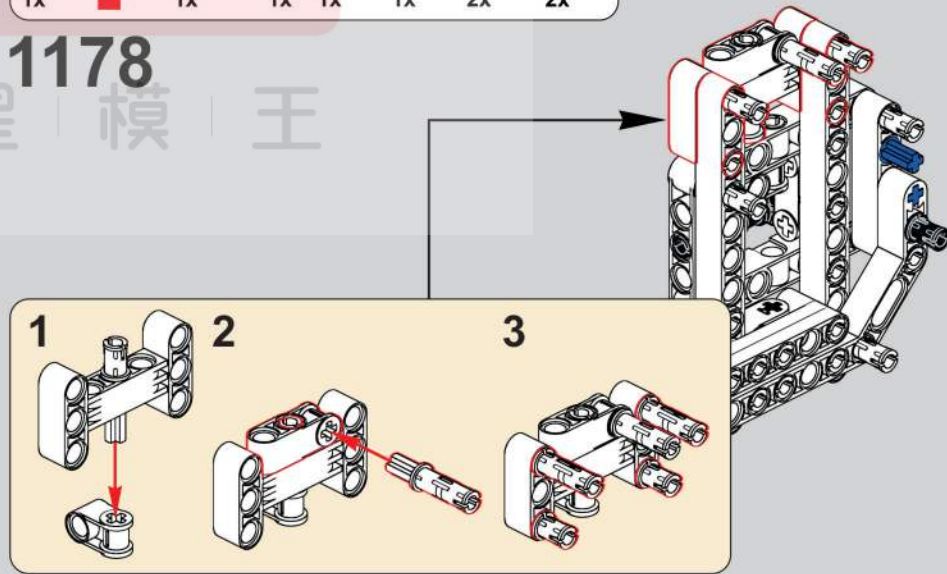

1173

1174

1175

1172

1176

1177

1178

MULD KING 宇星模王