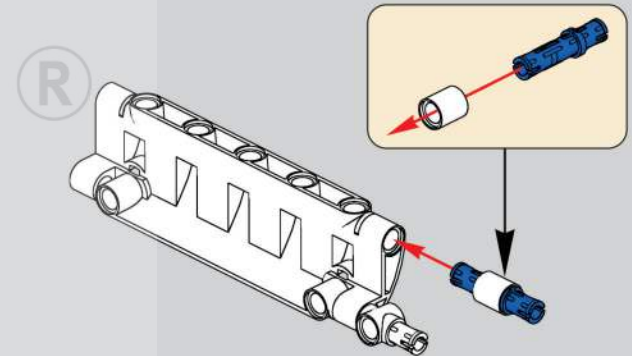

移动此操作杆(B轴), 控制支撑臂伸缩。

Move this lever (Axis B) to control the extension and retraction of the support arms.

1009

1010

1011

1012

1013

1014