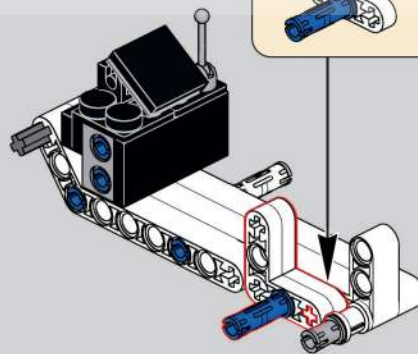

1433

1434

1435