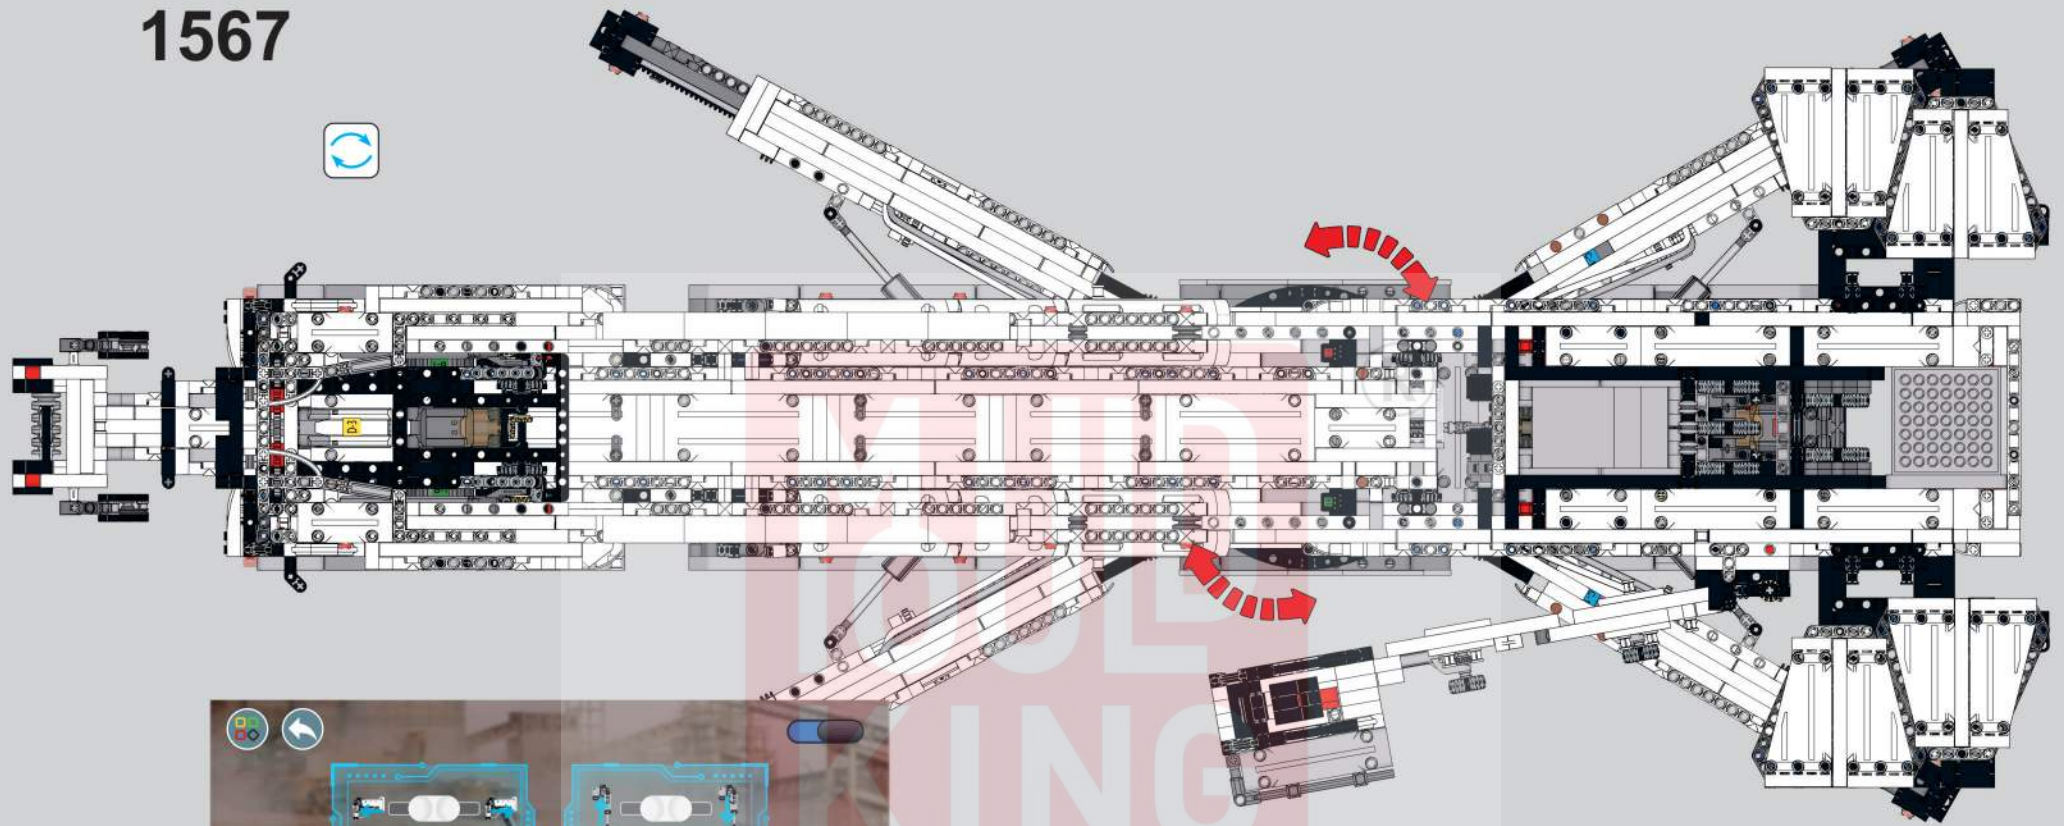

1565

移动此操作杆，控制支腿伸出、缩回
Move this lever to control the extension and retraction of the support legs.

1566

移动此操作杆, 控制驻锄升起、下降
Move this lever to control the raising and lowering of the plow.

1567

切换操作界面, 移动此操作杆, 控制操作台旋转
Switch the operating interface, move this lever to control the rotation of the operating platform.