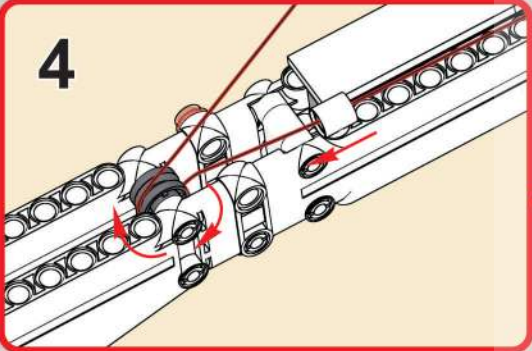

MOULD KING

宇星

1572

宇模王

1573

1574

移动此操作杆，控制飞臂拉绳调节
Move this lever to control the adjustment of the jib rope.

1x