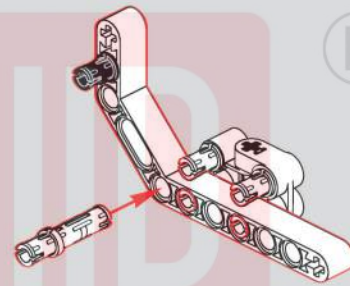

1214

1215

1216

1217

1218

1219

1220