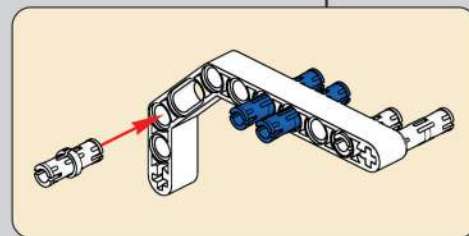

1221

1222

1223

MOLD KING
宇星