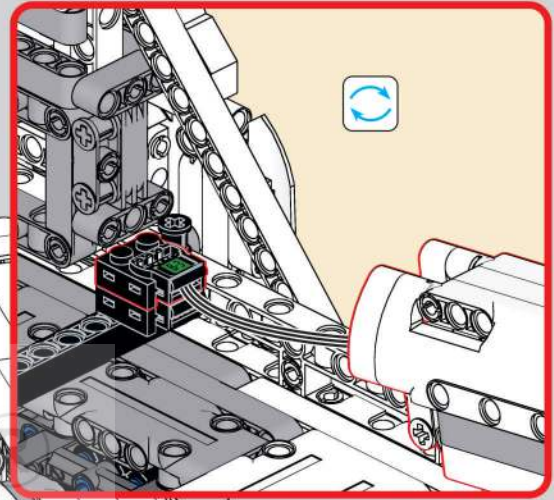

 ④ 1:1

④  

打开H4.0模块。

在此步需连接APP, 选择H4.0模块, 检测部分功能是否正常, 检测完需将模块关闭。

Open the H4.0 module.
In this step, connect to the app, select the H4.0 module, check if some functions are working correctly, and after testing, close the module.