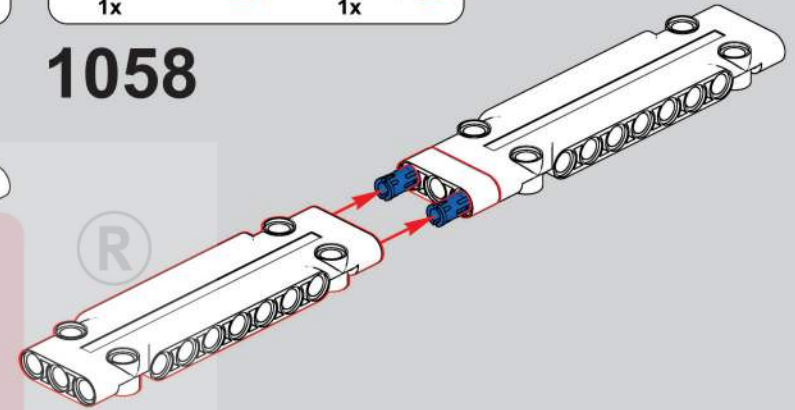

1057

1058

1059

MOULD KING
宇星模王