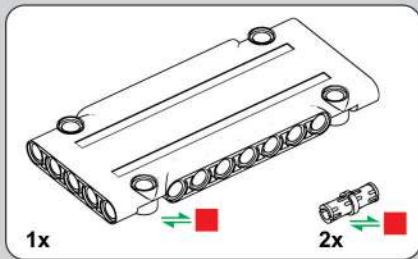

移动此操作杆(A轴),
控制支撑臂伸缩。
Move this lever (Axis B)
to control the extension and
retraction of the support arms.

1048

1049

1050

1051

1052

1053

1054