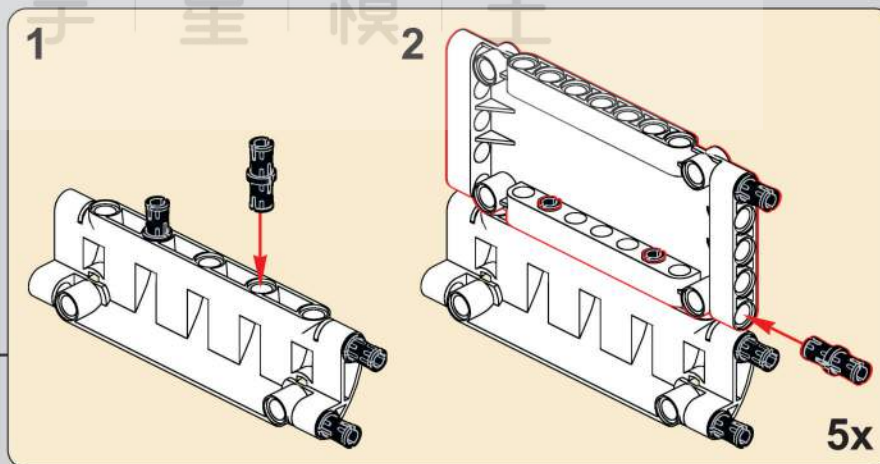

移动此操作杆(A轴),
控制支撑臂伸缩。
Move this lever (Axis B)
to control the extension and
retraction of the support arms.

1048

1049

1050

1051

1052

1053

1054