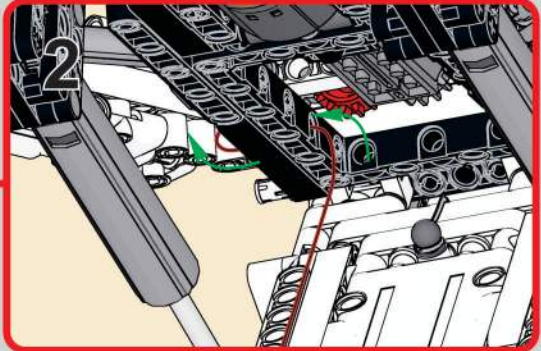

MOULD KING

宇星

1572

宇模王

1573

1574

移动此操作杆，控制飞臂拉绳调节
Move this lever to control the adjustment of the jib rope.

1x