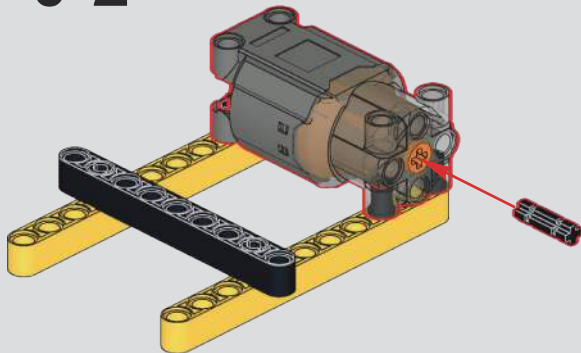

0-2

0-3

0-4

0-5

0-6

0-7

拼装前必须检测确认气泵，气挺杆，控制开关正常工作. 测试完请将零件拆开，拼装需要用到.
Before assembly, the air pump, air lifter, and control switch must be checked and confirmed to work normally. Please disassemble the parts after testing.