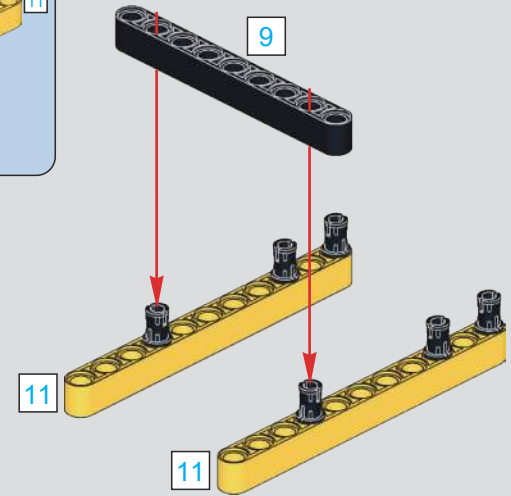

0-2

0-3

0-4

0-5

0-6

0-7

拼装前必须检测确认气泵，气挺杆，控制开关正常工作. 测试完请将零件拆开，拼装需要用到.
Before assembly, the air pump, air lifter, and control switch must be checked and confirmed to work normally. Please disassemble the parts after testing.