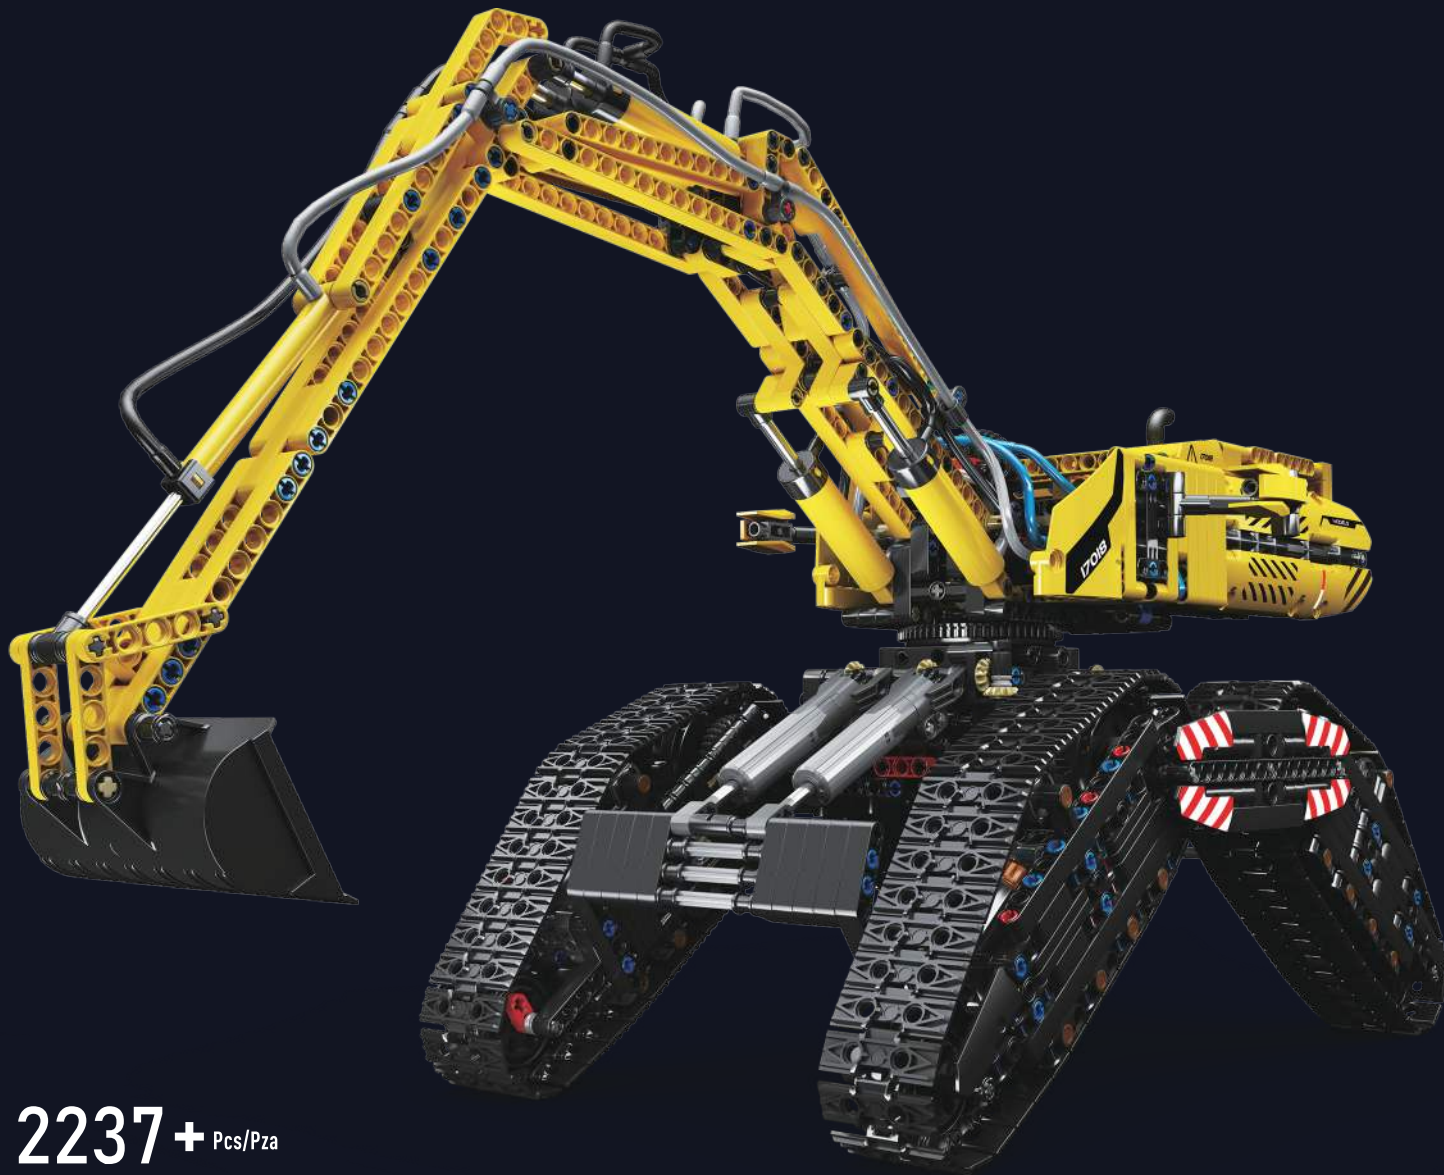

**MOLD
KING**

宇 | 星 | 模 | 王

®

宇星工程系列
MODELS  全地形挖掘机
No. All Terrain Excavator

17018 | 2237+ Pcs/Pza

OPEN

Qr code APP (APP二维码)
Need the apple version 9.0
and above,the android
version 5.0 and above.

* This APP supports most of the mainstream Android models on the market, but due to the large number of Android models, different models of systems and hardware reasons, there may be some models do not support, specific according to the actual test!