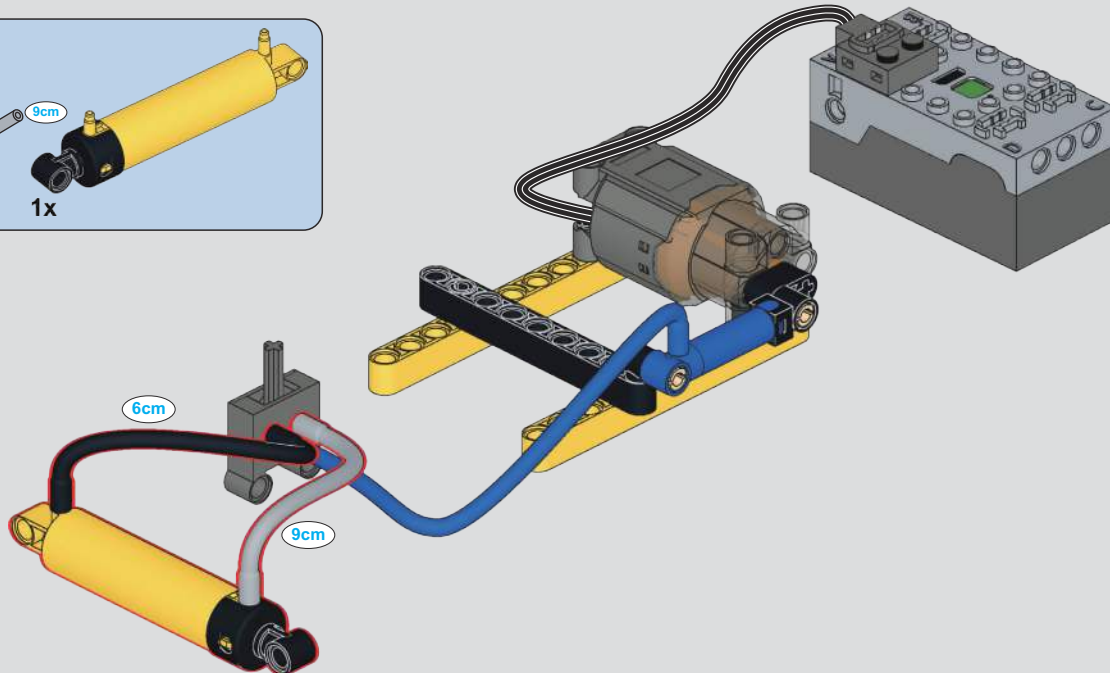

0-2

0-3

0-4

0-5

0-6

0-7

拼装前必须检测确认气泵，气挺杆，控制开关正常工作. 测试完请将零件拆开，拼装需要用到.
Before assembly, the air pump, air lifter, and control switch must be checked and confirmed to work normally. Please disassemble the parts after testing.