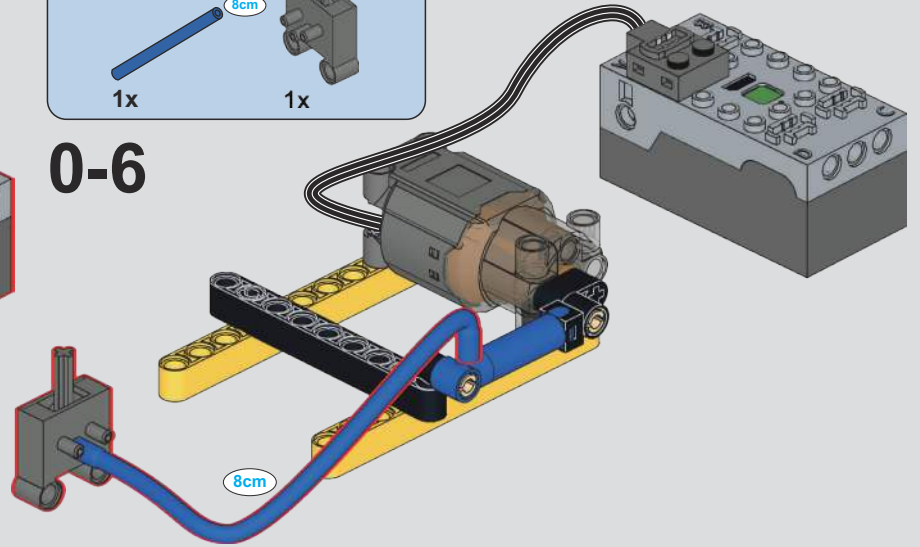

0-2

0-3

0-4

0-5

0-6

0-7

拼装前必须检测确认气泵，气挺杆，控制开关正常工作. 测试完请将零件拆开，拼装需要用到.
Before assembly, the air pump, air lifter, and control switch must be checked and confirmed to work normally. Please disassemble the parts after testing.