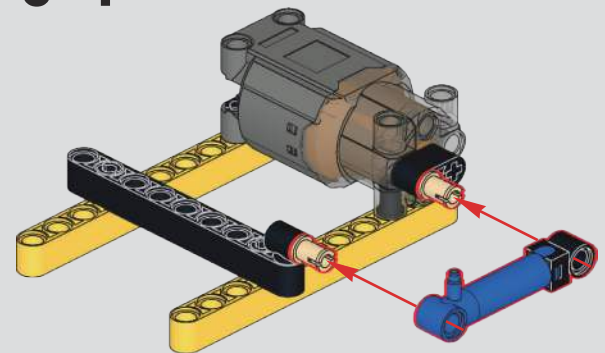

0-2

0-3

0-4

0-5

0-6

0-7

拼装前必须检测确认气泵，气挺杆，控制开关正常工作. 测试完请将零件拆开，拼装需要用到.
Before assembly, the air pump, air lifter, and control switch must be checked and confirmed to work normally. Please disassemble the parts after testing.