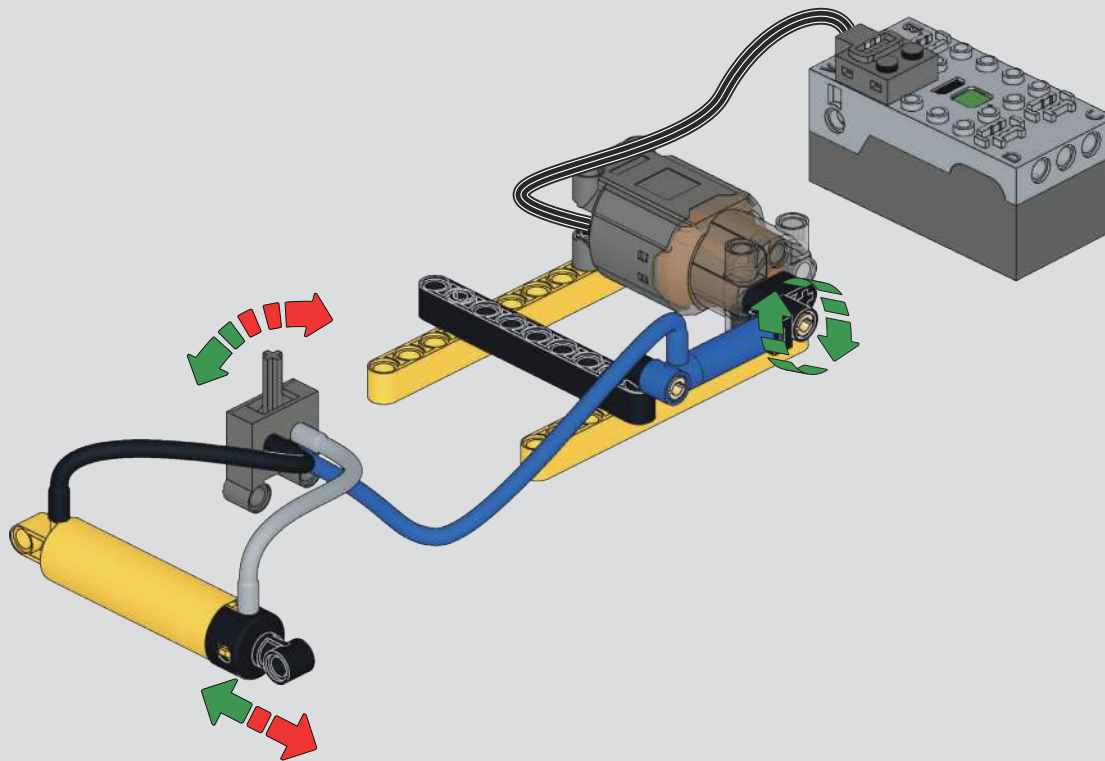

0-2

0-3

0-4

0-5

0-6

0-7

拼装前必须检测确认气泵，气挺杆，控制开关正常工作. 测试完请将零件拆开，拼装需要用到.
Before assembly, the air pump, air lifter, and control switch must be checked and confirmed to work normally. Please disassemble the parts after testing.