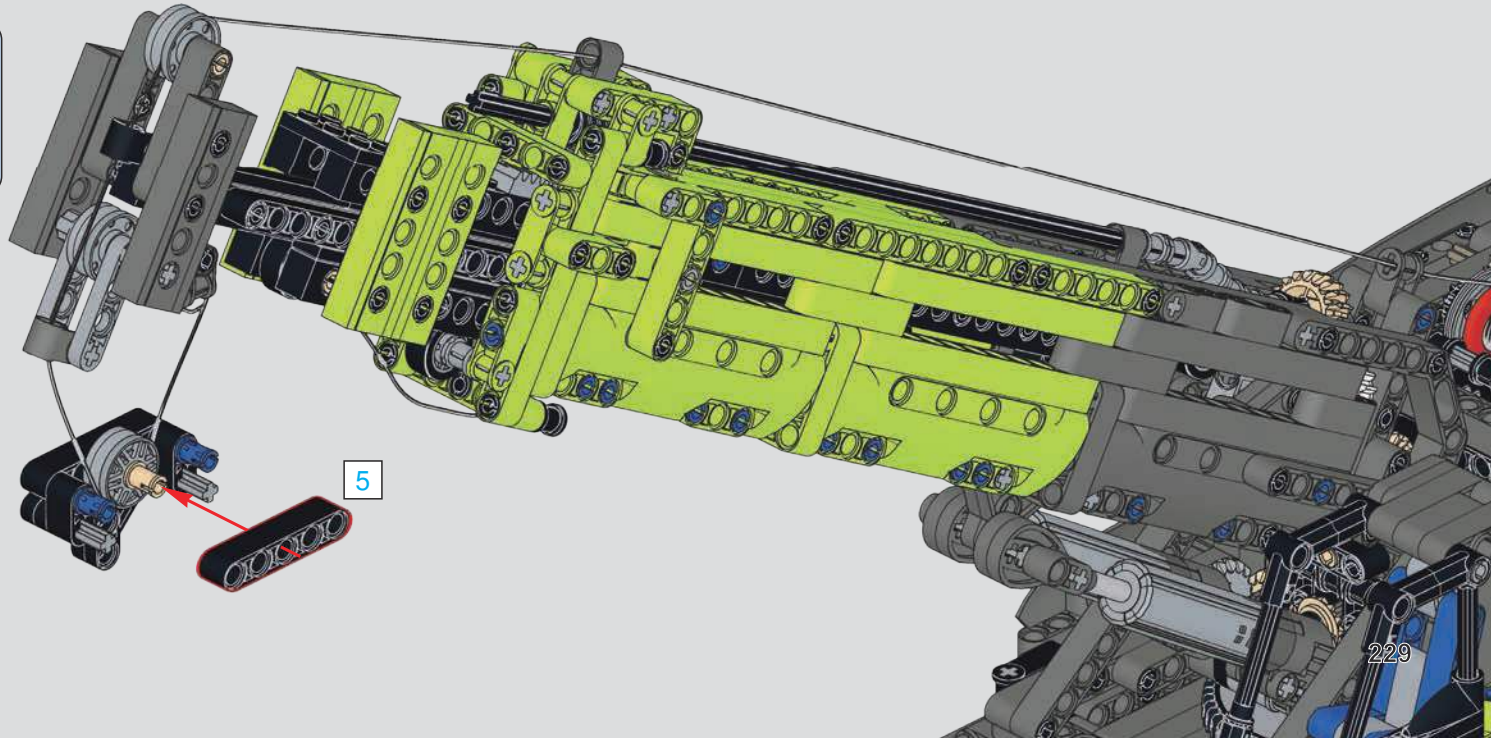

679

5 1:1

5

1x

This inset box shows a single LEGO Technic 1x5 Technic Beam, which is a long, grey plastic beam with five circular holes. A small blue box with the number '5' is positioned above the beam, and the text '1x' is located below it.

680