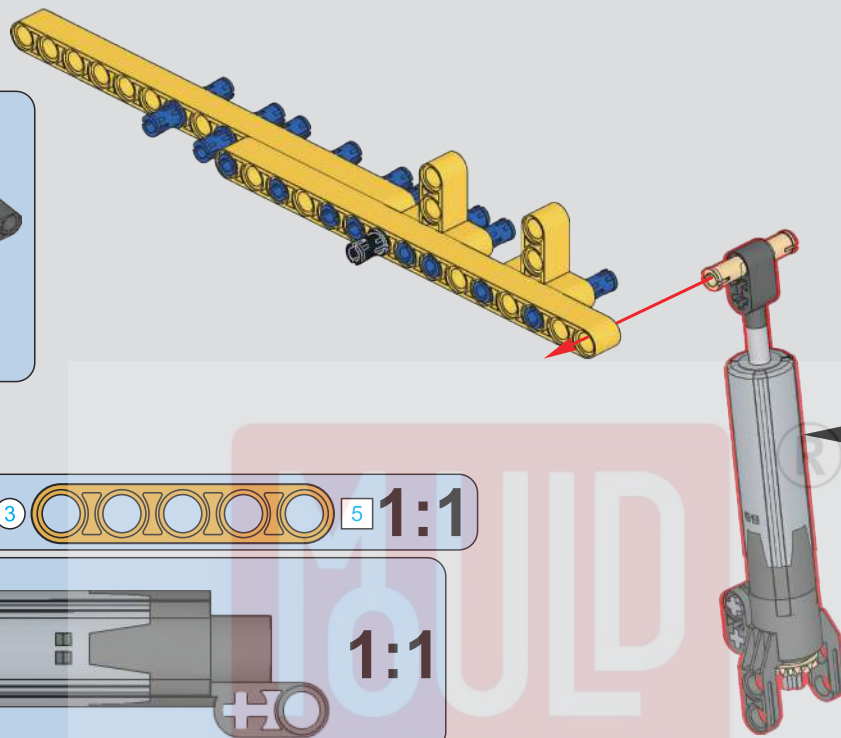

(光滑栓)(Technic Pin without Friction)

464

465

466