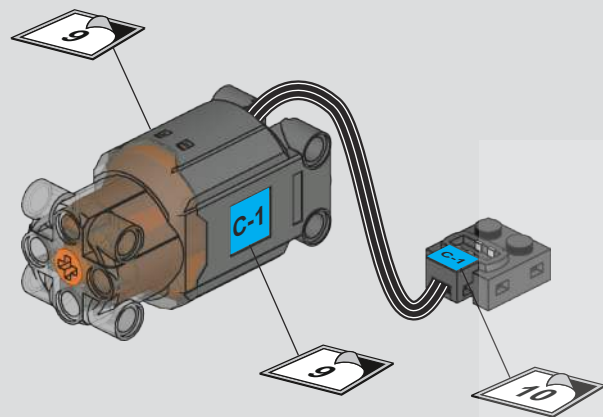

BUILD
KING
宇 | 星 | 模 | 王