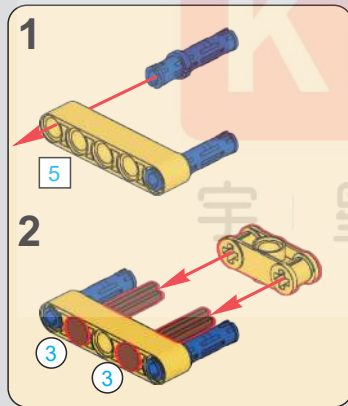

(光滑栓)(Technic Pin without Friction)

464

465

466