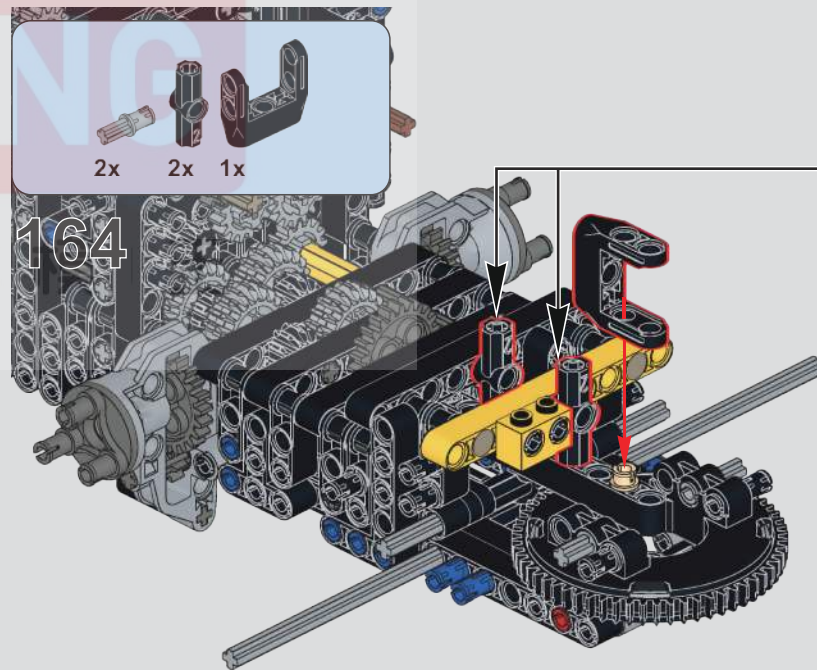

160

161

162

163

164

- 1x [black axle pin]
- 1x [yellow gear]
- 1x [grey gear]
- 1x [grey axle with blue bush]

165

- 1x [black axle pin]
- 1x [grey axle with blue bush]