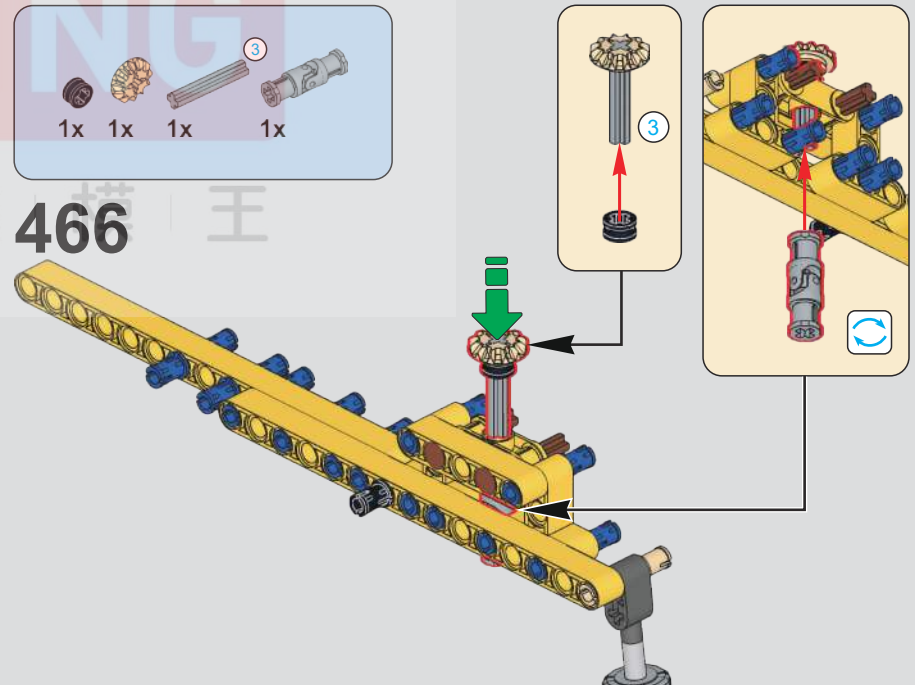

(光滑栓)(Technic Pin without Friction)

464

465

466