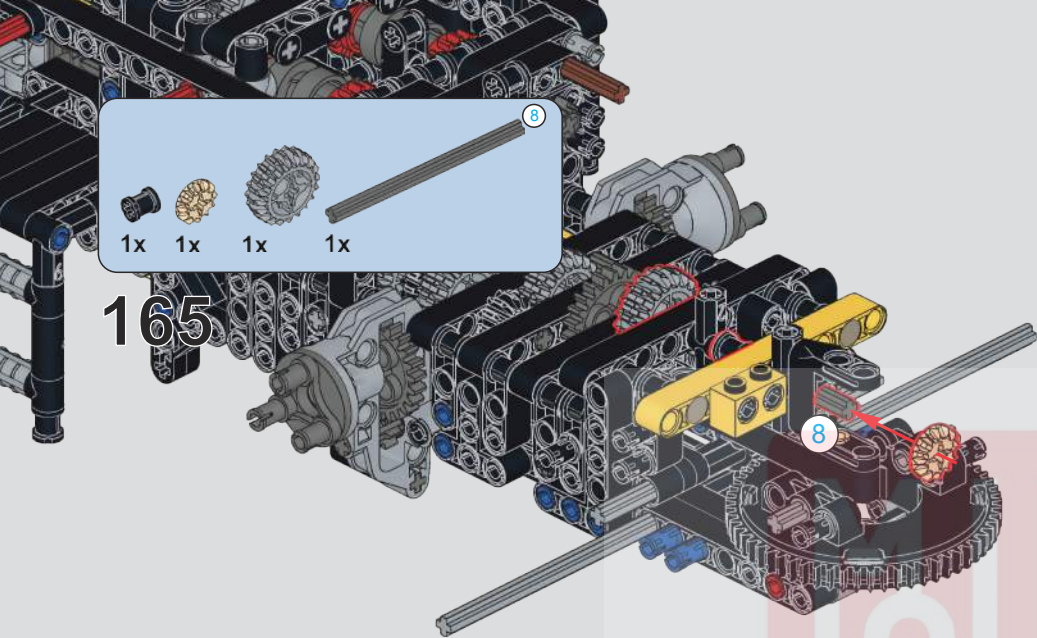

160

161

162

163

164

- 1x [black axle pin]
- 1x [yellow gear]
- 1x [grey gear]
- 1x [grey axle with blue bush]

165

- 1x [black axle pin]
- 1x [grey axle with blue bush]