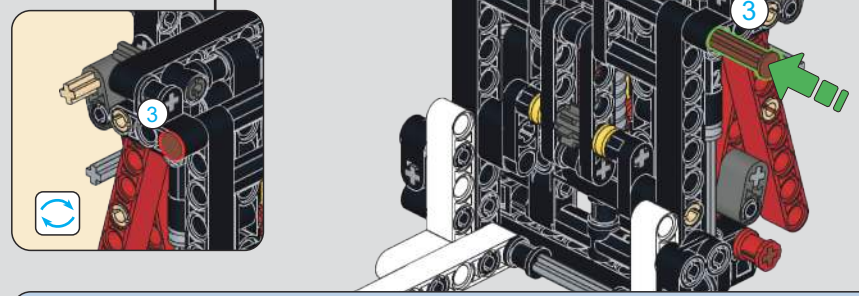

(光滑栓)
(Technic Pin without Friction)

2x 2x

304

2x 2x

305

2x

2x

306

2x

307

9 3 1:1