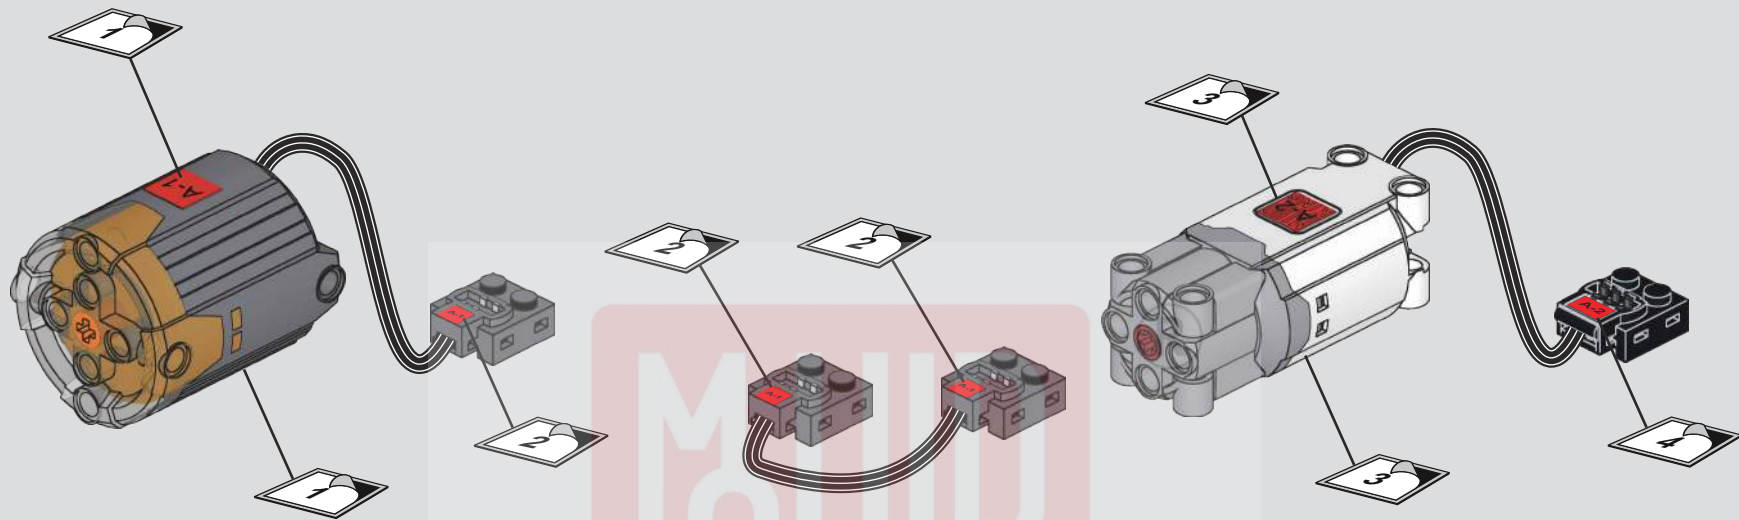

# 14

APP操作界面将B摇杆往左移动，电机向右旋转，B号电机运行正常便可从模块取下

**The APP operation interface: move the Joystick B to the left, and the motor will rotate to the right; the Motor B# can be removed from the module when it operates well**

# 15

取出C号电机，连接模块C接口，APP操作界面将C摇杆往右移动，电机向左旋转

**Remove Motor C#; connect Module C interface; move the Joystick C to the right on the APP operation interface, and the motor will rotate to the left**

# 16

APP操作界面将C摇杆往左移动，电机向右旋转，C号电机运行正常便可从模块取下

**The APP operation interface: move the Joystick C to the left, and the motor will rotate to the right; the Motor C# can be removed from the module when it operates well**