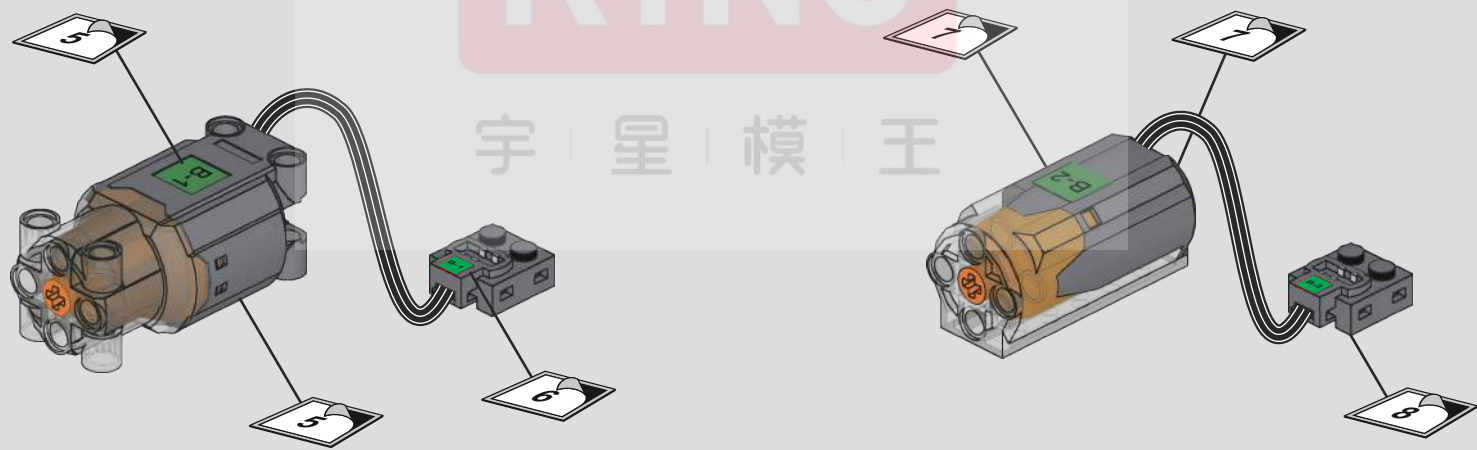

# 14

APP操作界面将B摇杆往左移动，电机向右旋转，B号电机运行正常便可从模块取下

**The APP operation interface: move the Joystick B to the left, and the motor will rotate to the right; the Motor B# can be removed from the module when it operates well**

# 15

取出C号电机，连接模块C接口，APP操作界面将C摇杆往右移动，电机向左旋转

**Remove Motor C#; connect Module C interface; move the Joystick C to the right on the APP operation interface, and the motor will rotate to the left**

# 16

APP操作界面将C摇杆往左移动，电机向右旋转，C号电机运行正常便可从模块取下

**The APP operation interface: move the Joystick C to the left, and the motor will rotate to the right; the Motor C# can be removed from the module when it operates well**