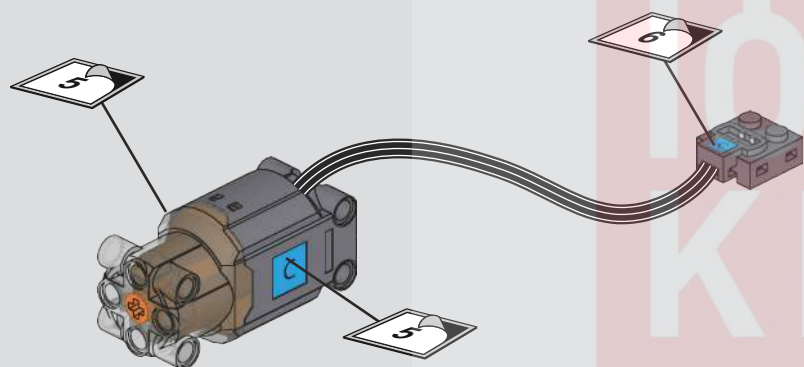

MULD
KING

宇 | 星 | 模 | 王