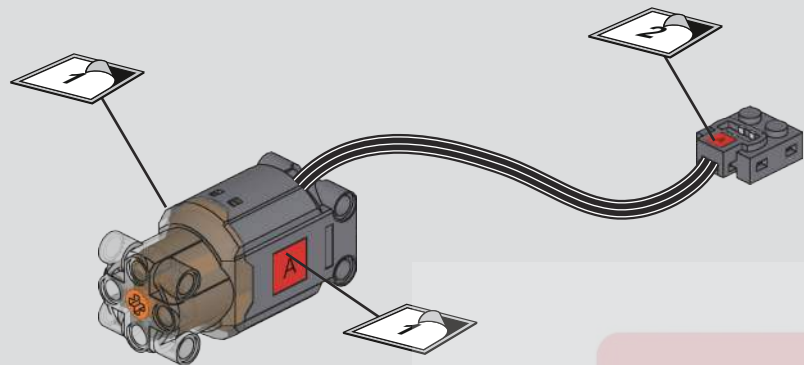

MULD
KING

宇 | 星 | 模 | 王