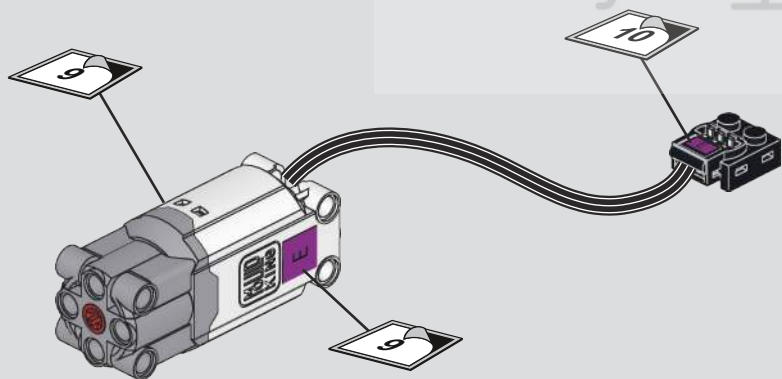

MULD
KING

宇 | 星 | 模 | 王