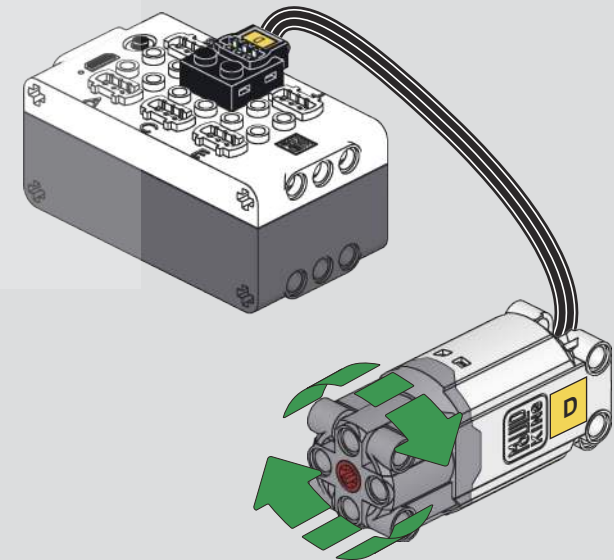

7

APP操作界面将C摇杆往左移动，电机向右旋转，C号电机运行正常便可从模块取下

The APP operation interface moves the C rocker to the left, the motor rotates to the right, and the C # motor can be removed from the module when it operates normally

8

取出一个电机，贴上两大一小共三枚D号贴纸，把电机接口按压到模块的D处，APP操作界面将B摇杆往右移动，电机向左旋转
Take out a motor, paste two large and one small stickers with a total of three D # stickers, press the motor interface to B of the module, move the D rocker to the right on the APP operation interface, and rotate the motor to the left

9

APP操作界面将D摇杆往左移动，电机向右旋转，D号电机运行正常便可从模块取下
The APP operation interface moves the D rocker to the left, the motor rotates to the right, and the D # motor can be removed from the module when it operates normally