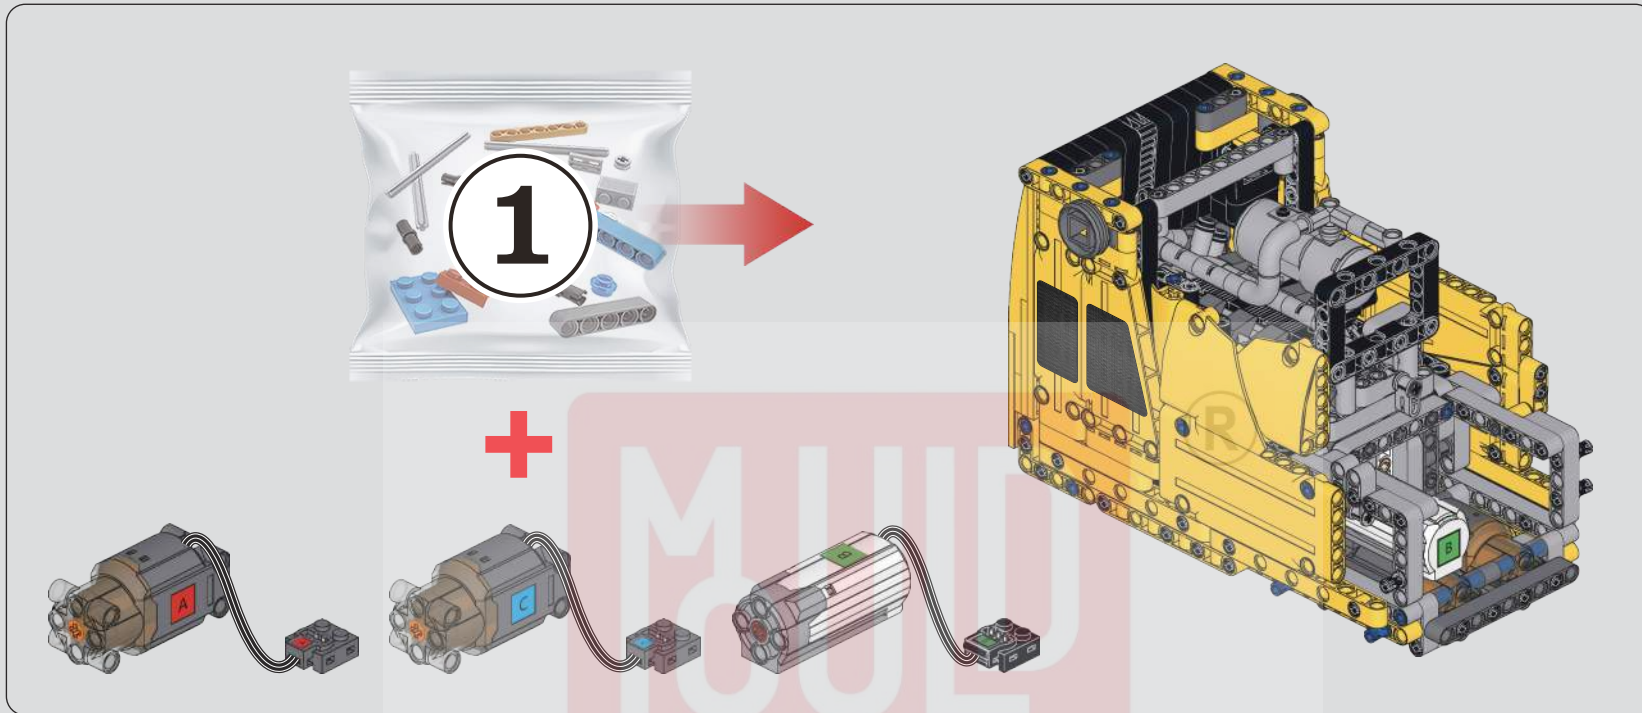

10

取出一个电机，贴上两大一小共三枚E号贴纸，把电机接口按压到模块的C处，APP操作界面将E摇杆往右移动，电机向左旋转

Take out a motor, paste two large and one small stickers with a total of three E # stickers, press the motor interface to C of the module, move the E rocker to the right on the APP operation interface, and rotate the motor to the left

11

APP操作界面将E摇杆往左移动，电机向右旋转，E号电机运行正常便可从模块取下

The APP operation interface moves the E rocker to the left, the motor rotates to the right, and the E # motor can be removed from the module when it operates normally