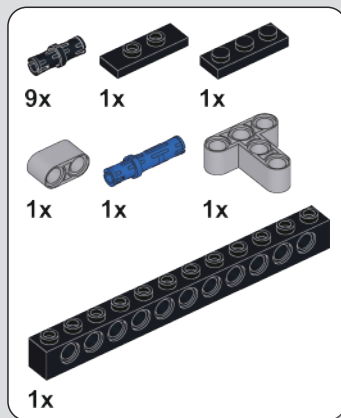

OPEN

拼装前需测试所有电子件功能是否正常

Test all electronic components for functionality before assembly.

1

2

3

4

5