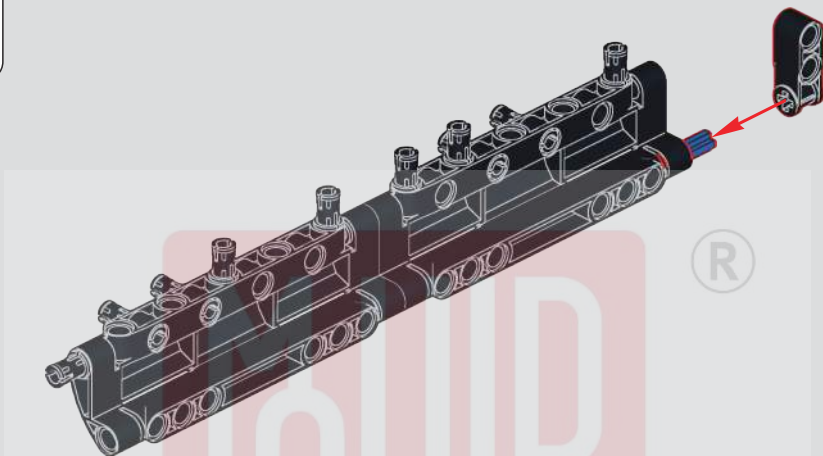

118

119

120

121

(光滑栓)
(Technic Pin
without Friction)

1x 1x

122

2x 1x