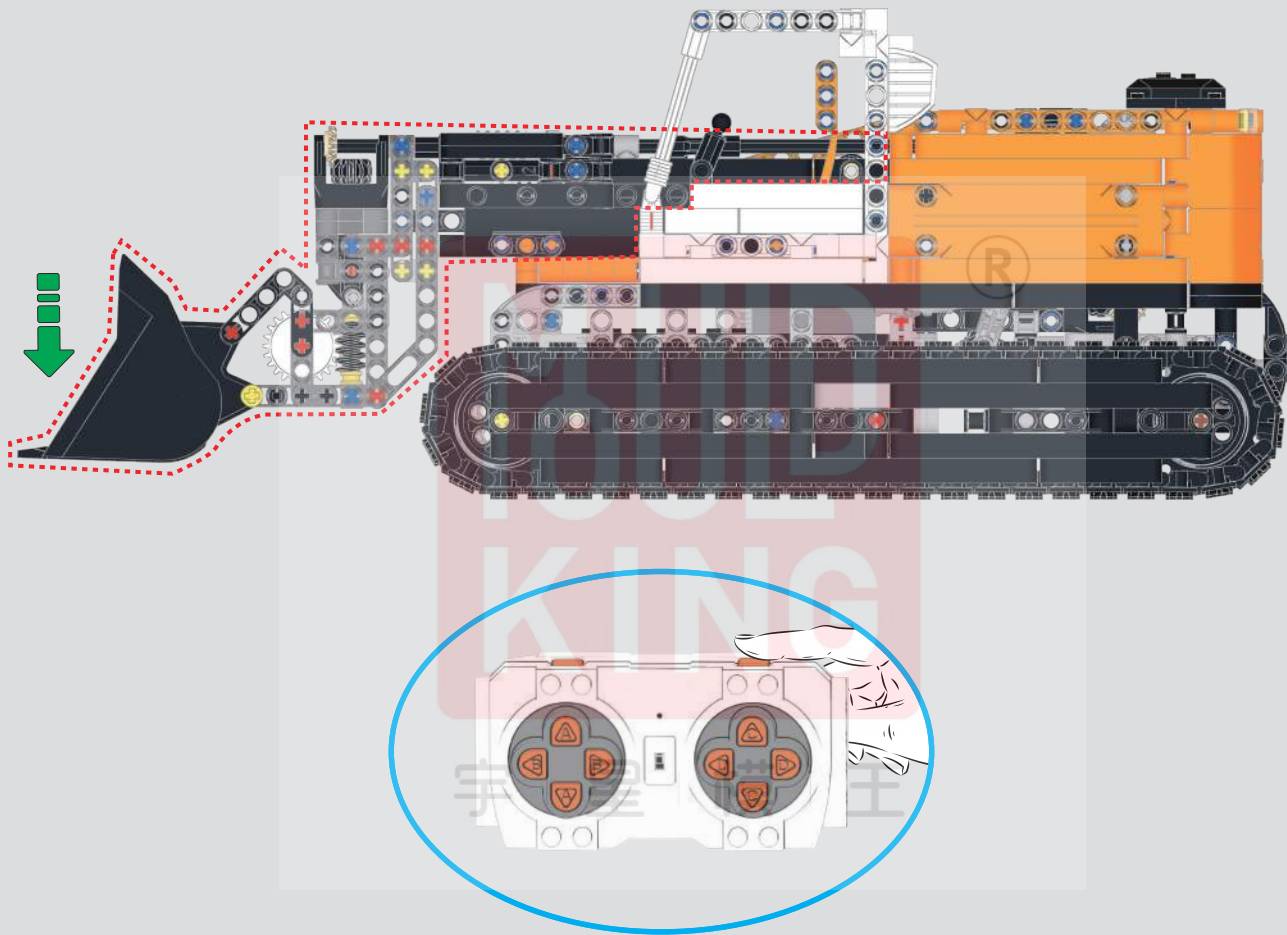

270

按遥控器右前端F按键，控制铲臂下放。

Press the F button on the front right of the remote control to control the lowering of the shovel arm.