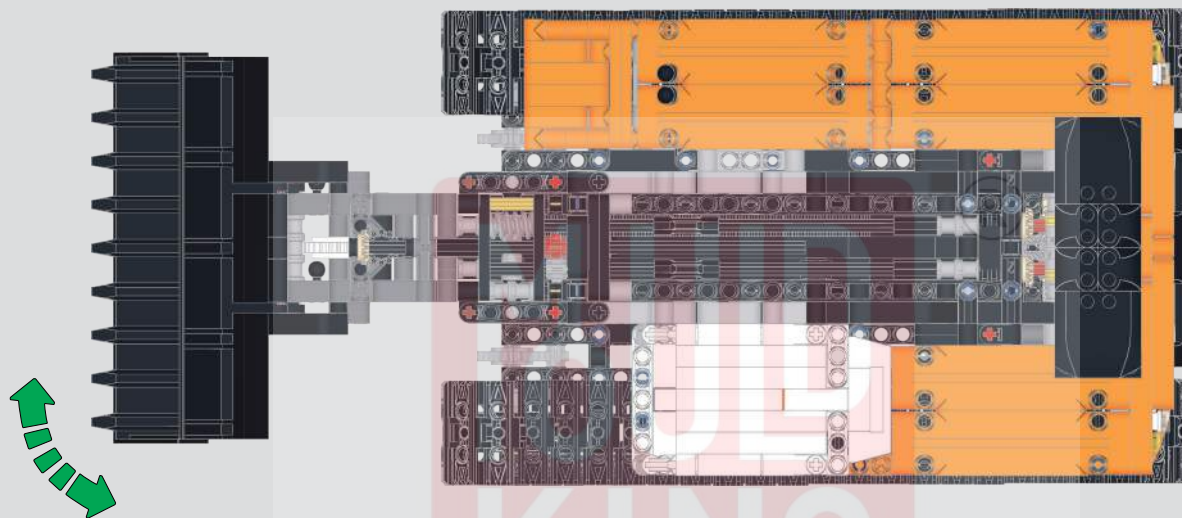

交叉按遥控器A、C键，控制左右转弯。

Cross-press the A and C buttons on the remote control to control left and right turns.

267

按遥控器B键，控制铲臂伸缩。

Press the B button on the remote control to control the extension and retraction of the shovel arm.