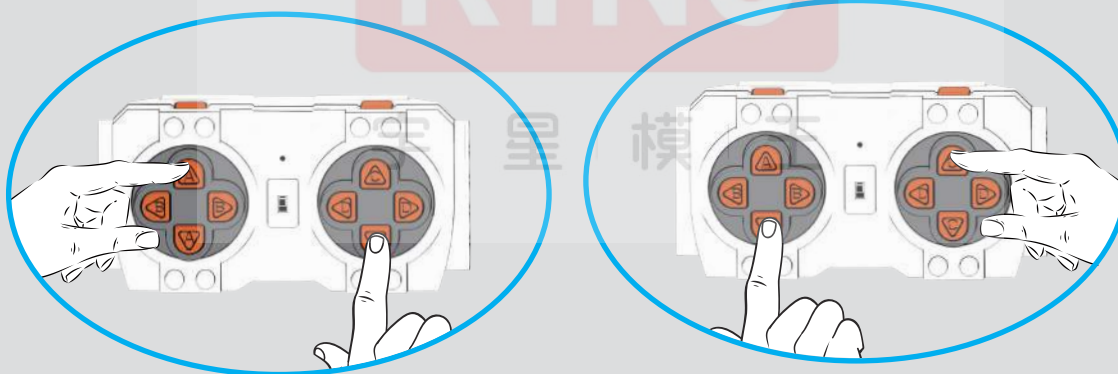

264

47x

2x

265

同时按遥控器A、C键，控制前进后退，若要反转方向，可通过同时长按上下2个A键大约3秒，指示灯闪烁一下则反转成功，其他按键同理，A、C通道需保持方向一致。

Press the A and C buttons on the remote control simultaneously to control forward and backward movement. If you need to reverse the direction, you can do so by long-pressing the two A buttons simultaneously for about 3 seconds. If the indicator light flashes once, the reversal is successful. The same applies to other buttons, and channels A and C must maintain consistent direction.

交叉按遥控器A、C键，控制左右转弯。

Cross-press the A and C buttons on the remote control to control left and right turns.

267

按遥控器B键，控制铲臂伸缩。

Press the B button on the remote control to control the extension and retraction of the shovel arm.