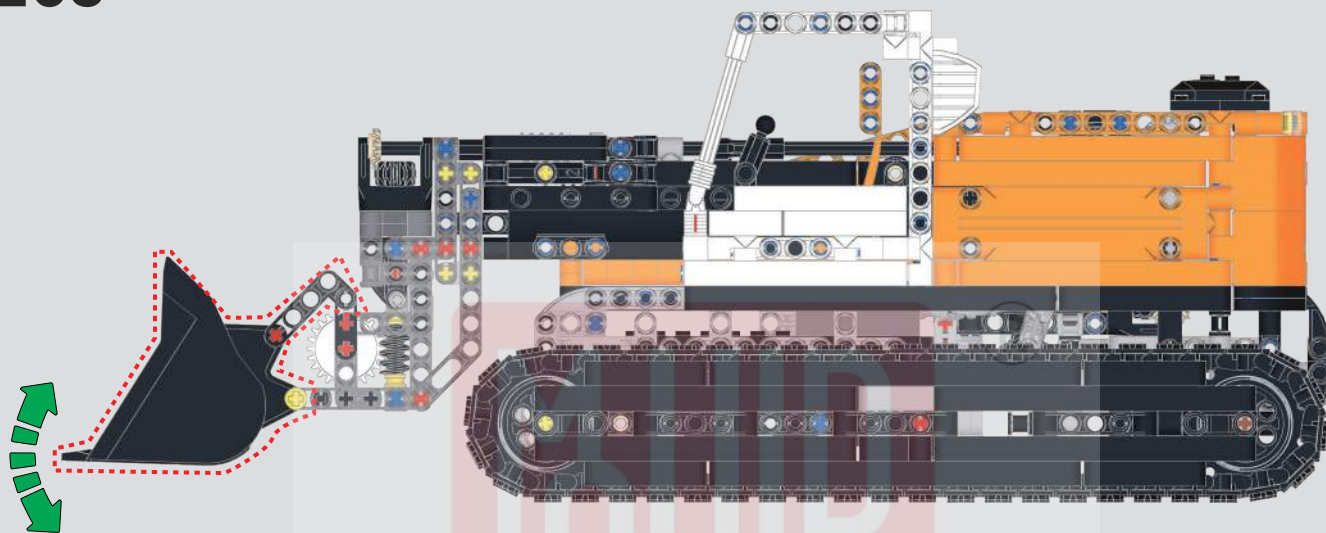

交叉按遥控器A、C键，控制左右转弯。

Cross-press the A and C buttons on the remote control to control left and right turns.

267

按遥控器B键，控制铲臂伸缩。

Press the B button on the remote control to control the extension and retraction of the shovel arm.