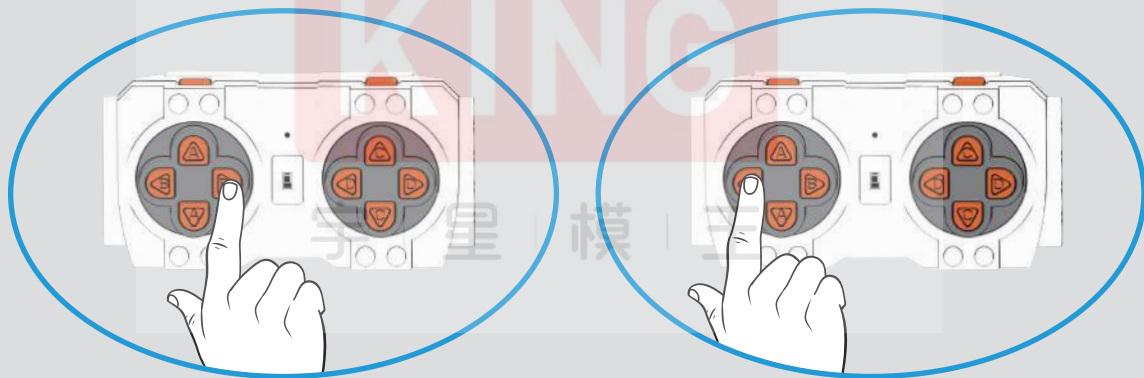

264

47x

2x

265

同时按遥控器A、C键，控制前进后退，若要反转方向，可通过同时长按上下2个A键大约3秒，指示灯闪烁一下则反转成功，其他按键同理，A、C通道需保持方向一致。

Press the A and C buttons on the remote control simultaneously to control forward and backward movement. If you need to reverse the direction, you can do so by long-pressing the two A buttons simultaneously for about 3 seconds. If the indicator light flashes once, the reversal is successful. The same applies to other buttons, and channels A and C must maintain consistent direction.

交叉按遥控器A、C键，控制左右转弯。

Cross-press the A and C buttons on the remote control to control left and right turns.

267

按遥控器B键，控制铲臂伸缩。

Press the B button on the remote control to control the extension and retraction of the shovel arm.