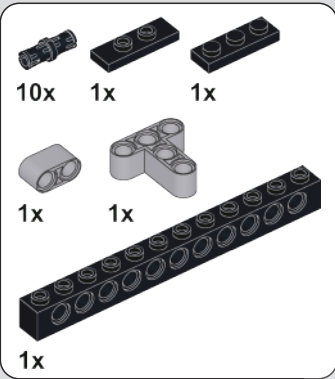

OPEN

拼装前需测试所有电子件功能是否正常

Test all electronic components for functionality before assembly.

1

2

3

4

5