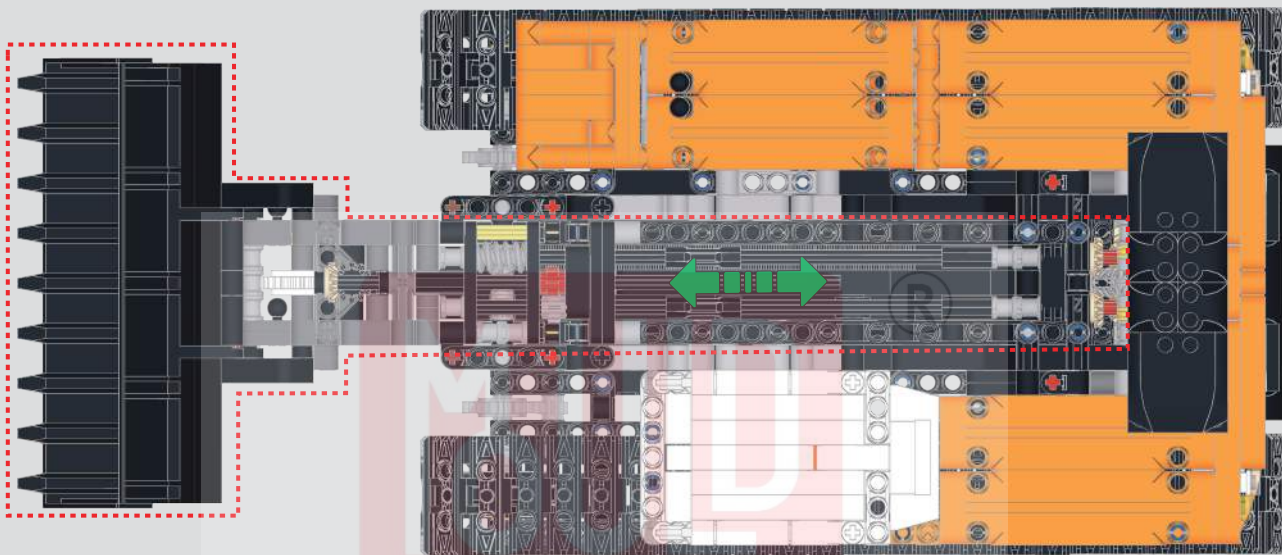

交叉按遥控器A、C键，控制左右转弯。

Cross-press the A and C buttons on the remote control to control left and right turns.

267

按遥控器B键，控制铲臂伸缩。

Press the B button on the remote control to control the extension and retraction of the shovel arm.