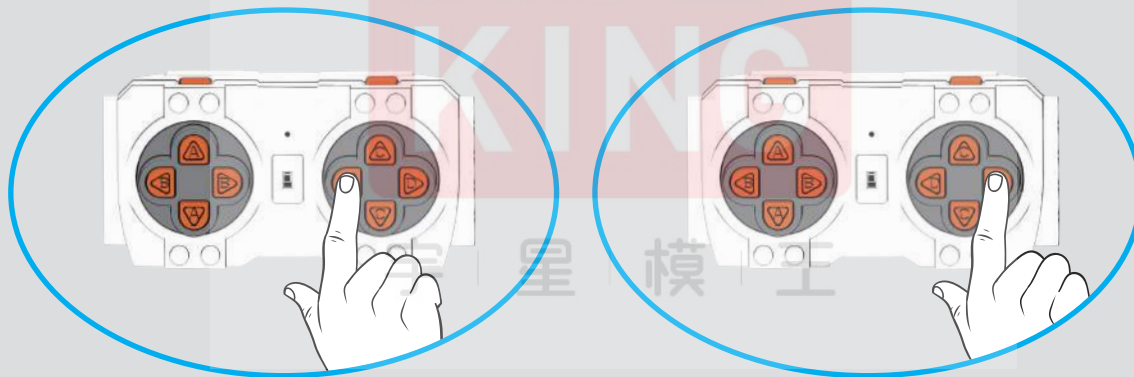

264

47x

2x

265

同时按遥控器A、C键，控制前进后退，若要反转方向，可通过同时长按上下2个A键大约3秒，指示灯闪烁一下则反转成功，其他按键同理，A、C通道需保持方向一致。

Press the A and C buttons on the remote control simultaneously to control forward and backward movement. If you need to reverse the direction, you can do so by long-pressing the two A buttons simultaneously for about 3 seconds. If the indicator light flashes once, the reversal is successful. The same applies to other buttons, and channels A and C must maintain consistent direction.

交叉按遥控器A、C键，控制左右转弯。

Cross-press the A and C buttons on the remote control to control left and right turns.

267

按遥控器B键，控制铲臂伸缩。

Press the B button on the remote control to control the extension and retraction of the shovel arm.

按遥控器D键，控制铲斗抬放。

Press the D button on the remote control to control the lifting and placing of the bucket.

269

按遥控器左前端E按键，控制铲臂抬起。

Press the E button on the front left of the remote control to control the lifting of the shovel arm.