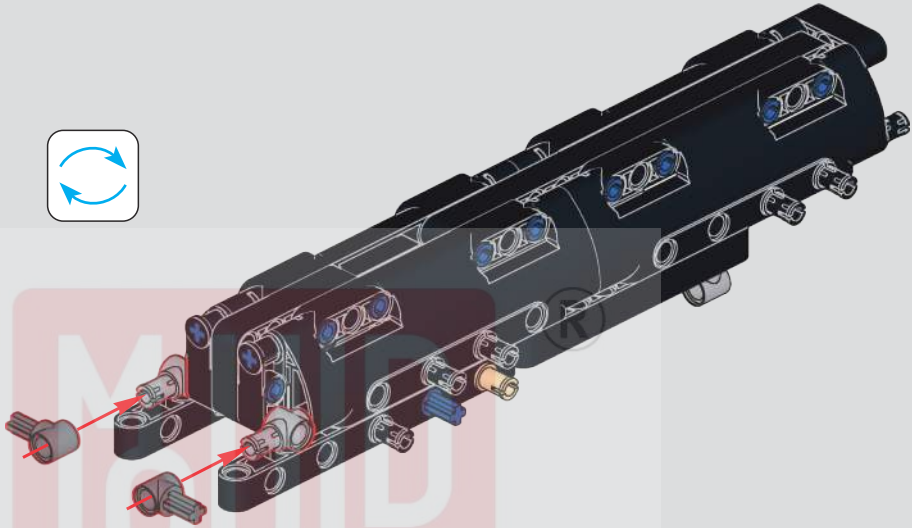

124

125

MOLD KING

宇 | 星 | 模 | 具