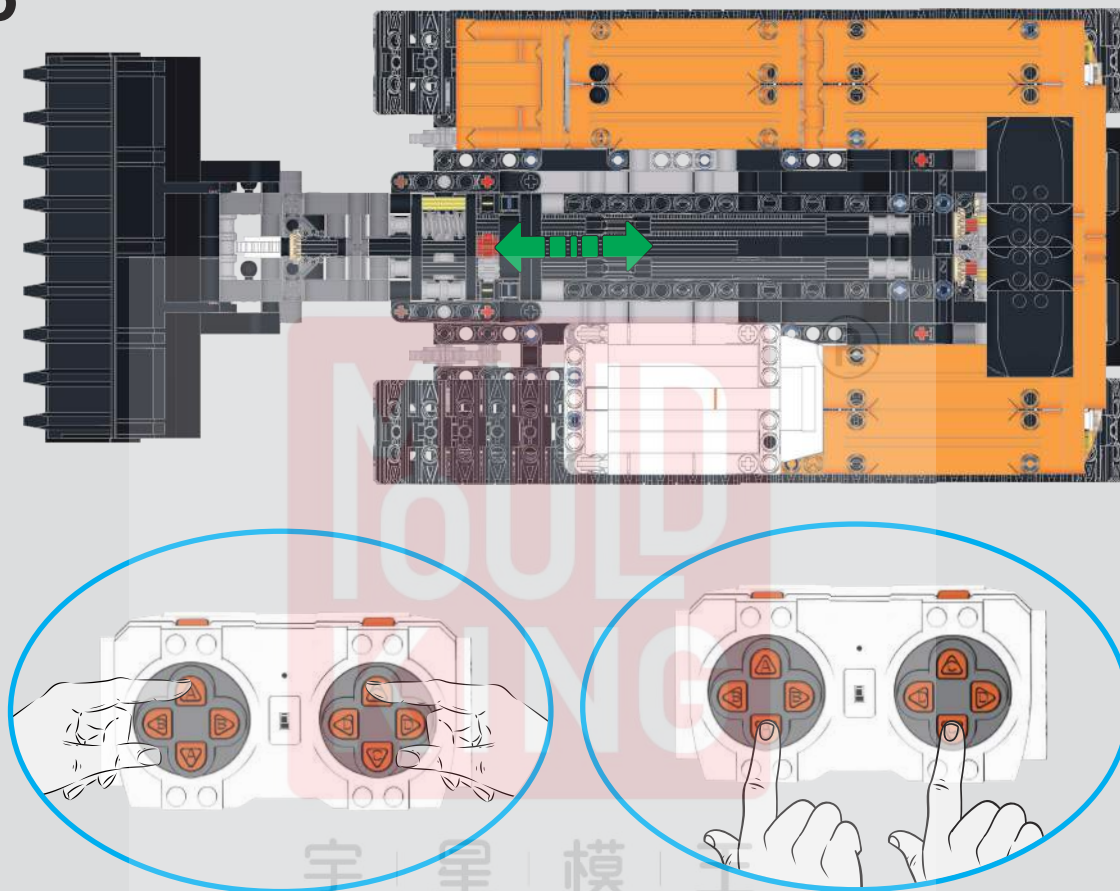

264

47x

2x

265

同时按遥控器A、C键，控制前进后退，若要反转方向，可通过同时长按上下2个A键大约3秒，指示灯闪烁一下则反转成功，其他按键同理，A、C通道需保持方向一致。

Press the A and C buttons on the remote control simultaneously to control forward and backward movement. If you need to reverse the direction, you can do so by long-pressing the two A buttons simultaneously for about 3 seconds. If the indicator light flashes once, the reversal is successful. The same applies to other buttons, and channels A and C must maintain consistent direction.

交叉按遥控器A、C键，控制左右转弯。

Cross-press the A and C buttons on the remote control to control left and right turns.

267

按遥控器B键，控制铲臂伸缩。

Press the B button on the remote control to control the extension and retraction of the shovel arm.