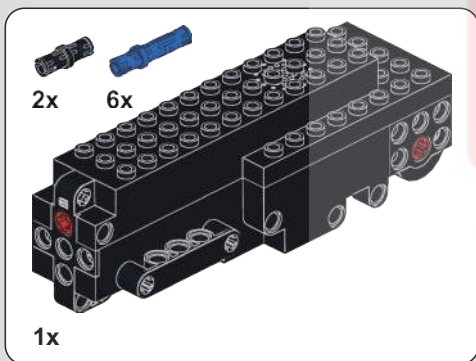

OPEN

拼装前需测试所有电子件功能是否正常

Test all electronic components for functionality before assembly.

1

2

3

4

5