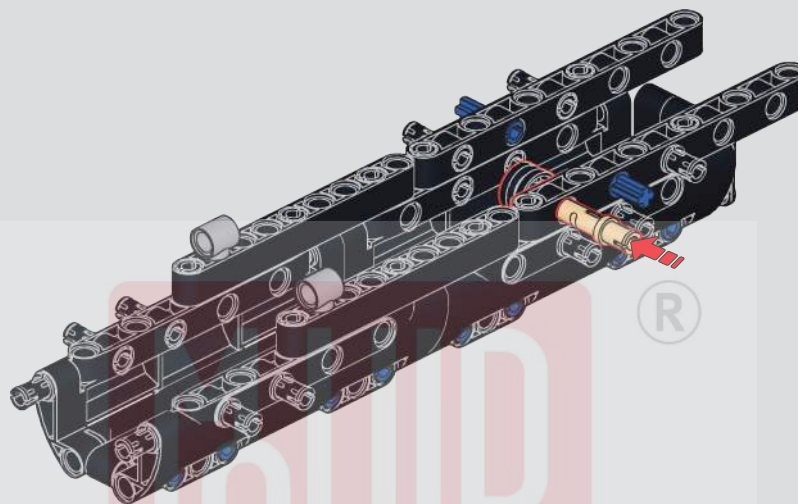

118

119

120

121

(光滑栓)
(Technic Pin
without Friction)

1x 1x

122

2x 1x