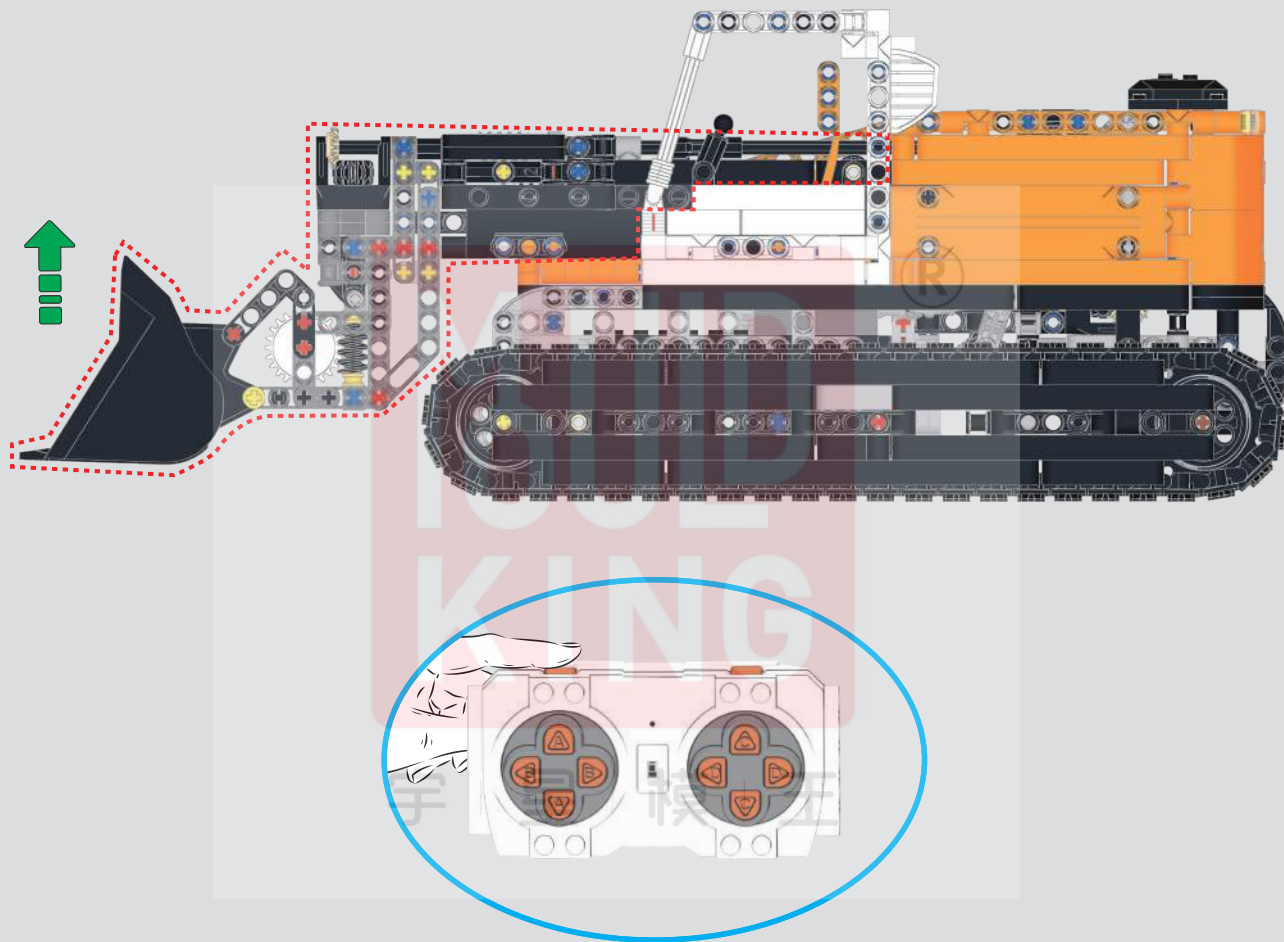

269

按遥控器左前端E按键，控制铲臂抬起。

Press the E button on the front left of the remote control to control the lifting of the shovel arm.