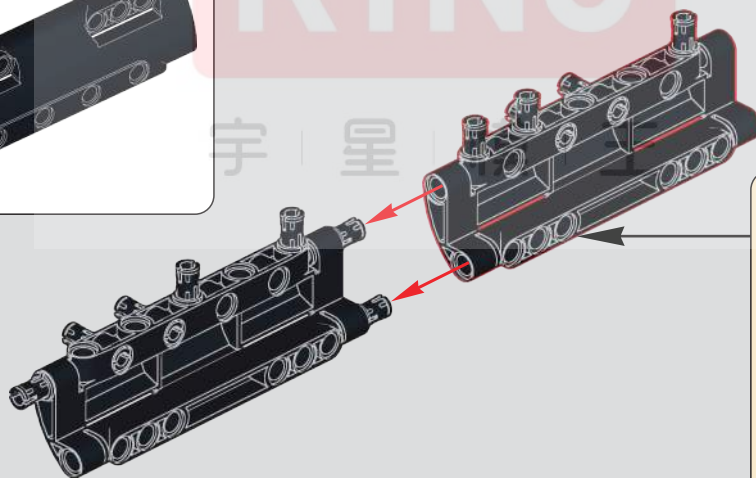

118

119

120

121

(光滑栓)
(Technic Pin
without Friction)

1x 1x

122

2x 1x