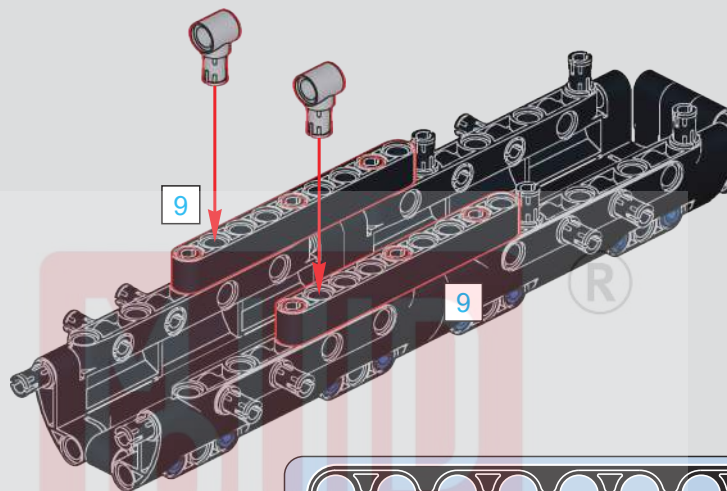

118

119

120

121

(光滑栓)
(Technic Pin
without Friction)

1x 1x

122

2x 1x