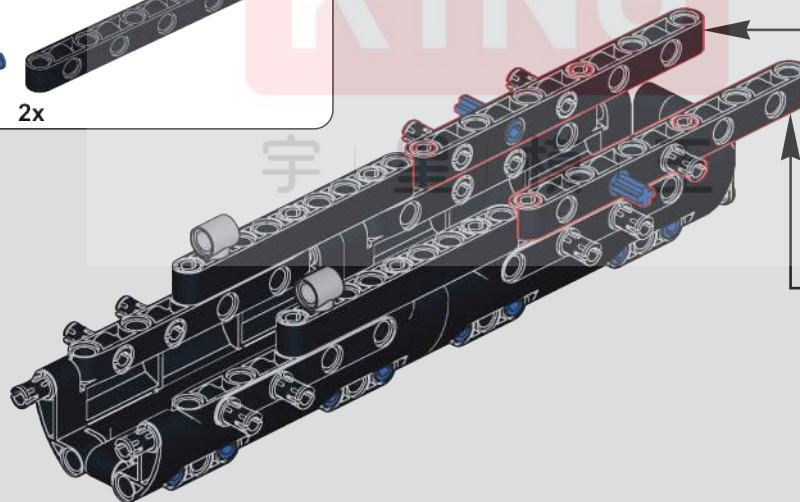

118

119

120

121

(光滑栓)
(Technic Pin
without Friction)

1x 1x

122

2x 1x