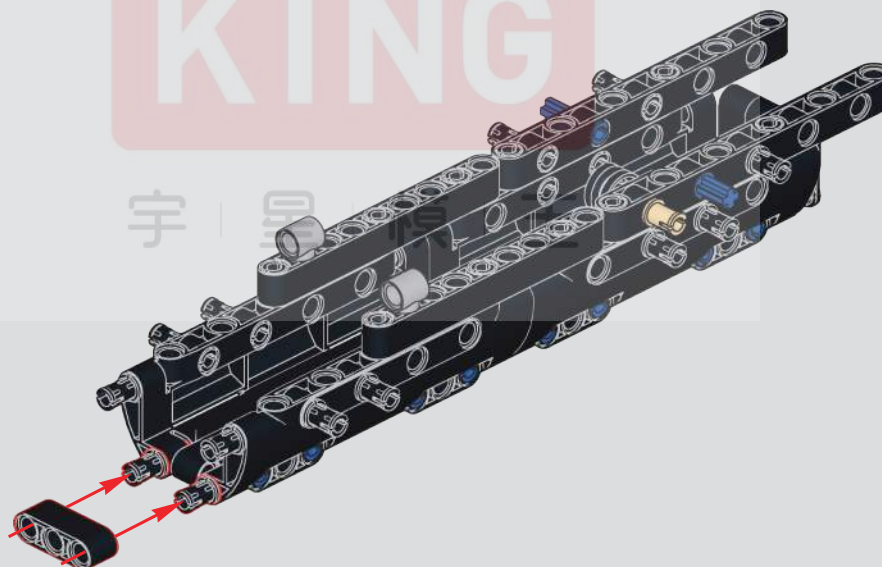

(光滑栓)
(Technic Pin
without Friction)

1x 1x

122

2x 1x

123