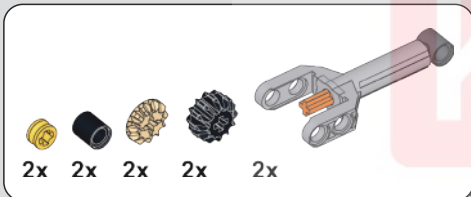

62

63

64

65

安装时需将图示红圈零件往上抬。
Lift the part indicated by the red circle during installation.

66

67

69