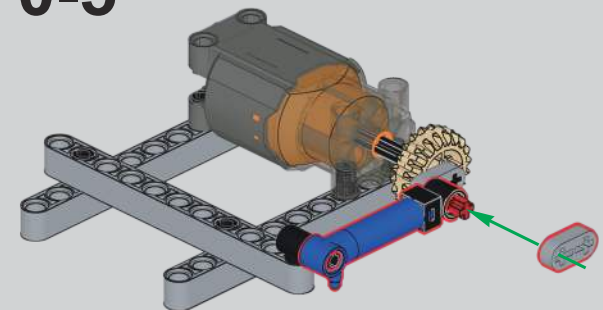

0-3

0-4

0-5

拼装前必须检测确认气泵，气挺杆，控制开关正常工作.测试完请将零件拆开，拼装需要用到.

Before assembly, the air pump, air lifter, and control switch must be checked and confirmed to work normally. Please disassemble the parts after testing, it is necessary to assemble them!