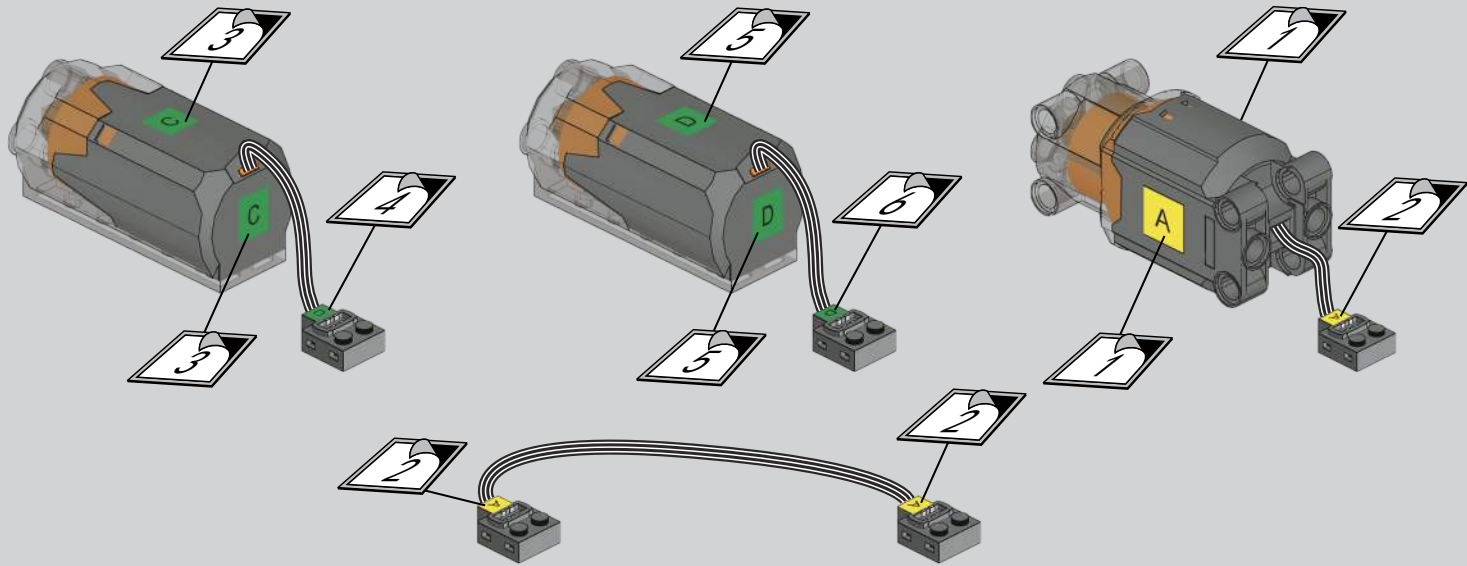

0-3

0-4

0-5

拼装前必须检测确认气泵，气挺杆，控制开关正常工作.测试完请将零件拆开，拼装需要用到.

Before assembly, the air pump, air lifter, and control switch must be checked and confirmed to work normally. Please disassemble the parts after testing, it is necessary to assemble them!