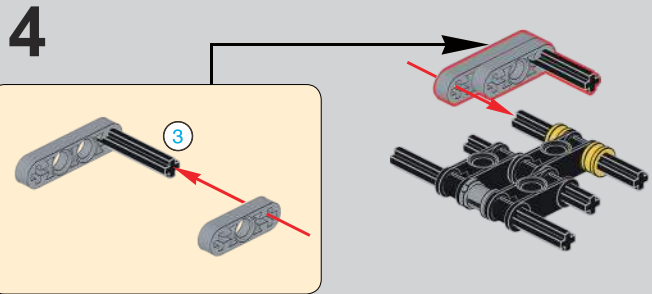

0-3

0-4

0-5

拼装前必须检测确认气泵，气挺杆，控制开关正常工作.测试完请将零件拆开，拼装需要用到.

Before assembly, the air pump, air lifter, and control switch must be checked and confirmed to work normally. Please disassemble the parts after testing, it is necessary to assemble them!