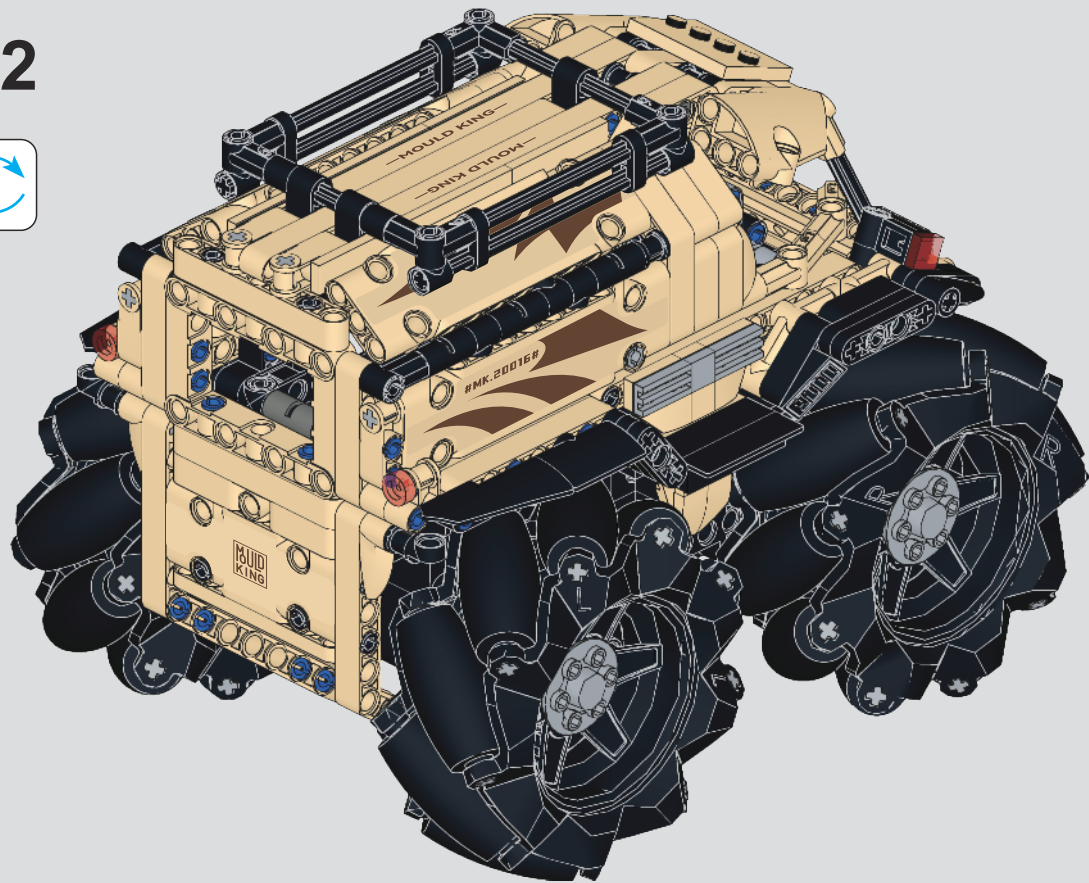

169

170

171

172

Sherp全地形车

这款由俄罗斯制造的卡车，虽然只有44马力，但是配备了超大的自动充气轮胎。使他可以轻松越过2英尺高的障碍物，并且可以在水中行驶。滑动转向能让sherp以8.2英尺的转弯半径在很小的范围内转向。而高达 35 度的爬坡坡度让它几乎可以爬上任何地形。

SHERP ATV

This Russian-made, adult-sized Tonka truck may have only 44 horsepower, but it climbs obstacles over two feet tall and swims in water thanks to oversized self-inflating tires. Skid steering lets the Sherpa turn on a dime with an 8.2-foot turning radius, while a climbing gradient of up to 35 degrees let's it get up and over almost any terrain.