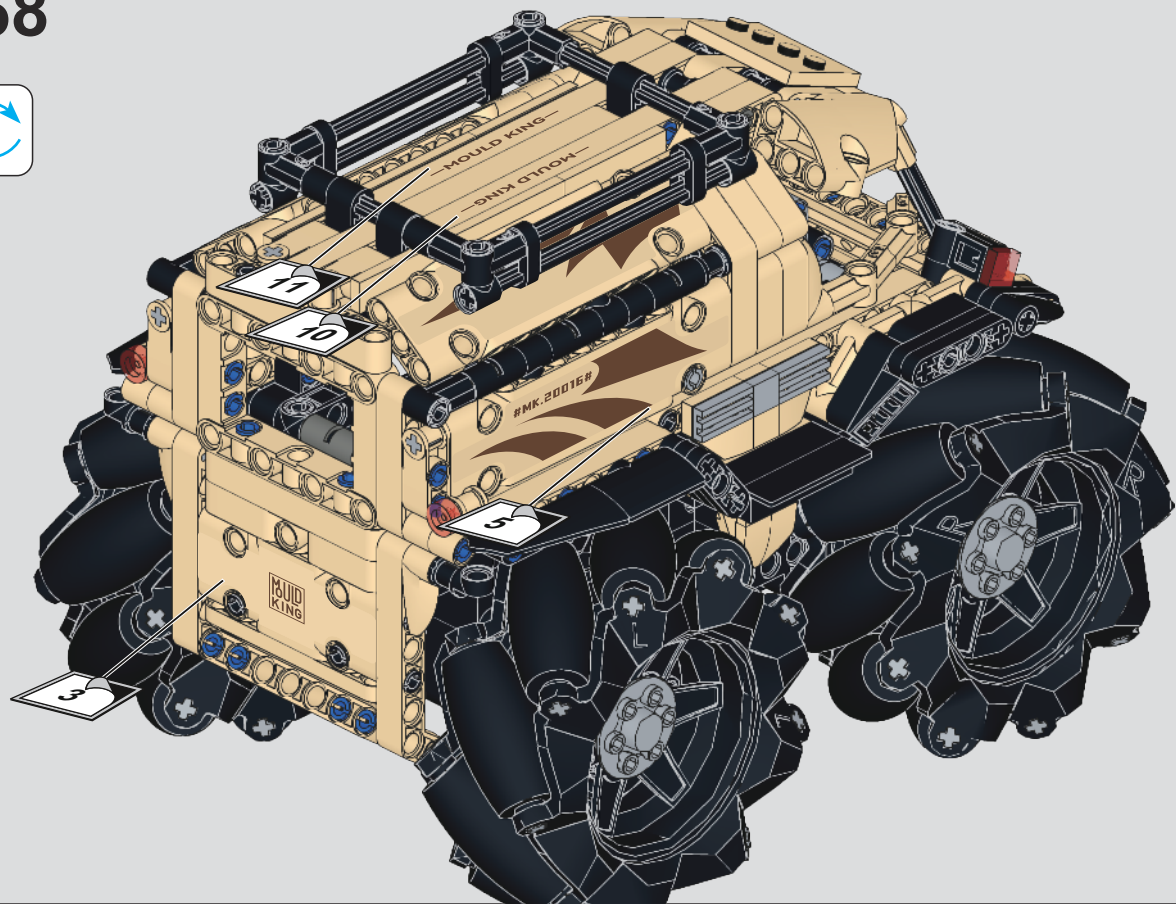

169

170

171

172

Sherp全地形车

这款由俄罗斯制造的卡车，虽然只有44马力，但是配备了超大的自动充气轮胎。使他可以轻松越过2英尺高的障碍物，并且可以在水中行驶。滑动转向能让sherp以8.2英尺的转弯半径在很小的范围内转向。而高达 35 度的爬坡坡度让它几乎可以爬上任何地形。

SHERP ATV

This Russian-made, adult-sized Tonka truck may have only 44 horsepower, but it climbs obstacles over two feet tall and swims in water thanks to oversized self-inflating tires. Skid steering lets the Sherpa turn on a dime with an 8.2-foot turning radius, while a climbing gradient of up to 35 degrees let's it get up and over almost any terrain.