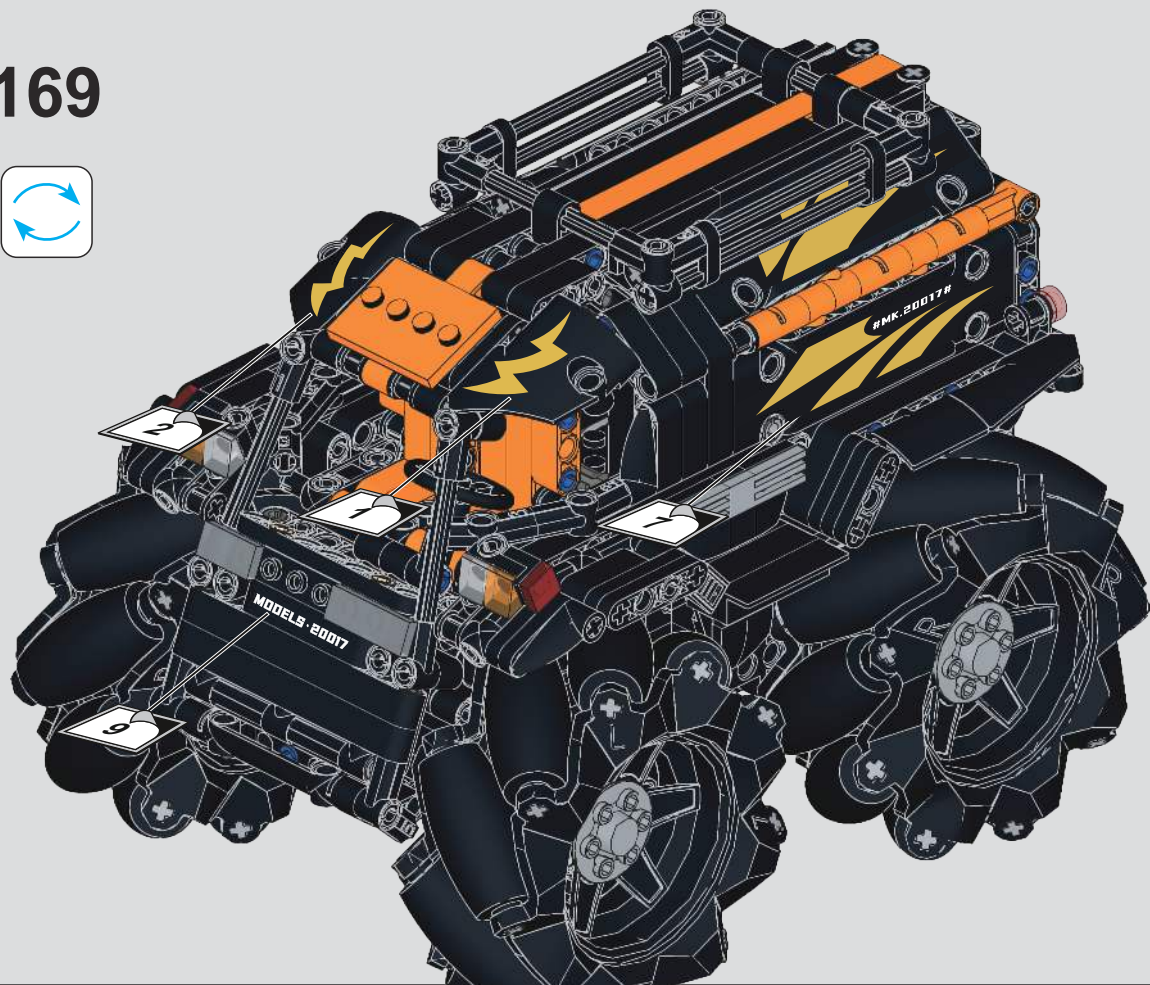

169

170

171

172

Sherp全地形车

这款由俄罗斯制造的卡车，虽然只有44马力，但是配备了超大的自动充气轮胎。使他可以轻松越过2英尺高的障碍物，并且可以在水中行驶。滑动转向能让sherp以8.2英尺的转弯半径在很小的范围内转向。而高达 35 度的爬坡坡度让它几乎可以爬上任何地形。

SHERP ATV

This Russian-made, adult-sized Tonka truck may have only 44 horsepower, but it climbs obstacles over two feet tall and swims in water thanks to oversized self-inflating tires. Skid steering lets the Sherpa turn on a dime with an 8.2-foot turning radius, while a climbing gradient of up to 35 degrees let's it get up and over almost any terrain.