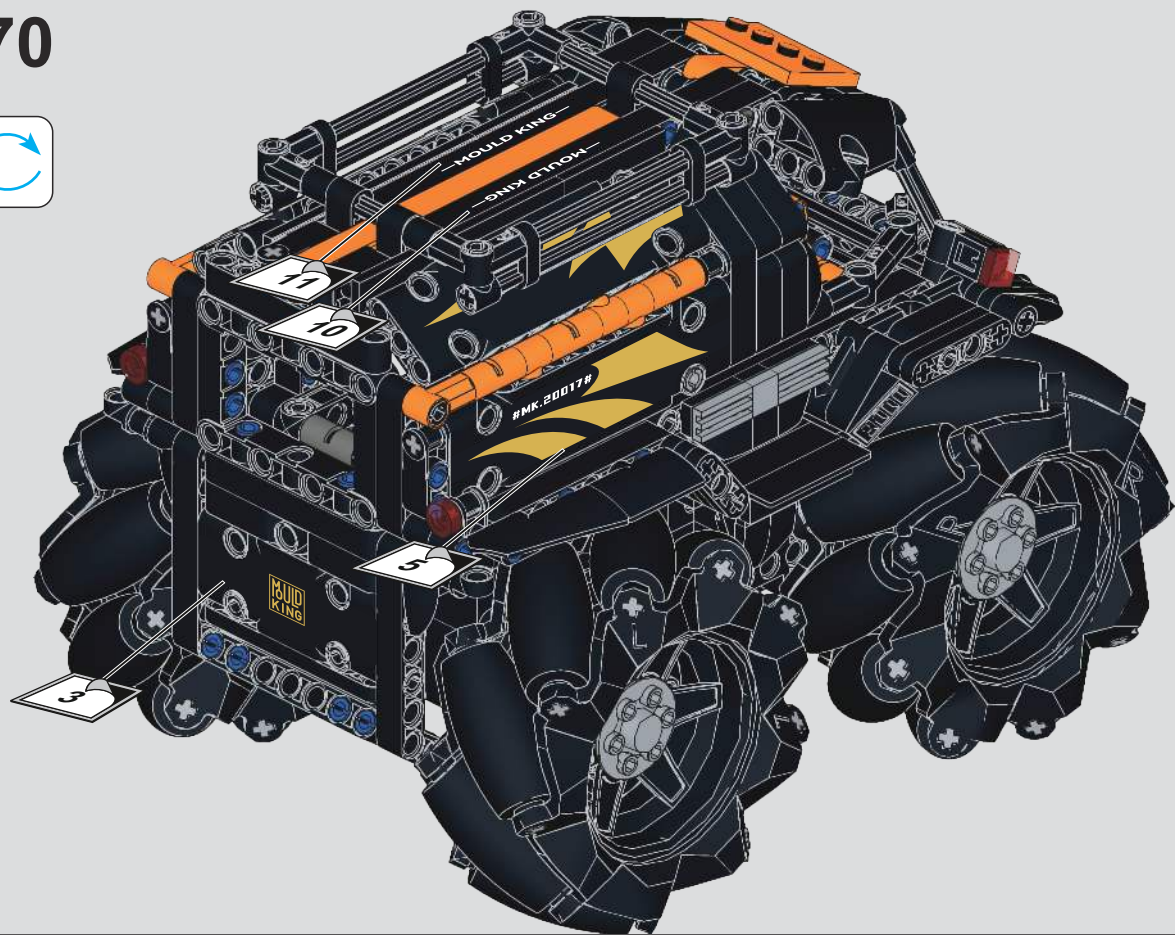

169

170

171

172

Sherp全地形车

这款由俄罗斯制造的卡车，虽然只有44马力，但是配备了超大的自动充气轮胎。使他可以轻松越过2英尺高的障碍物，并且可以在水中行驶。滑动转向能让sherp以8.2英尺的转弯半径在很小的范围内转向。而高达 35 度的爬坡坡度让它几乎可以爬上任何地形。

SHERP ATV

This Russian-made, adult-sized Tonka truck may have only 44 horsepower, but it climbs obstacles over two feet tall and swims in water thanks to oversized self-inflating tires. Skid steering lets the Sherpa turn on a dime with an 8.2-foot turning radius, while a climbing gradient of up to 35 degrees let's it get up and over almost any terrain.