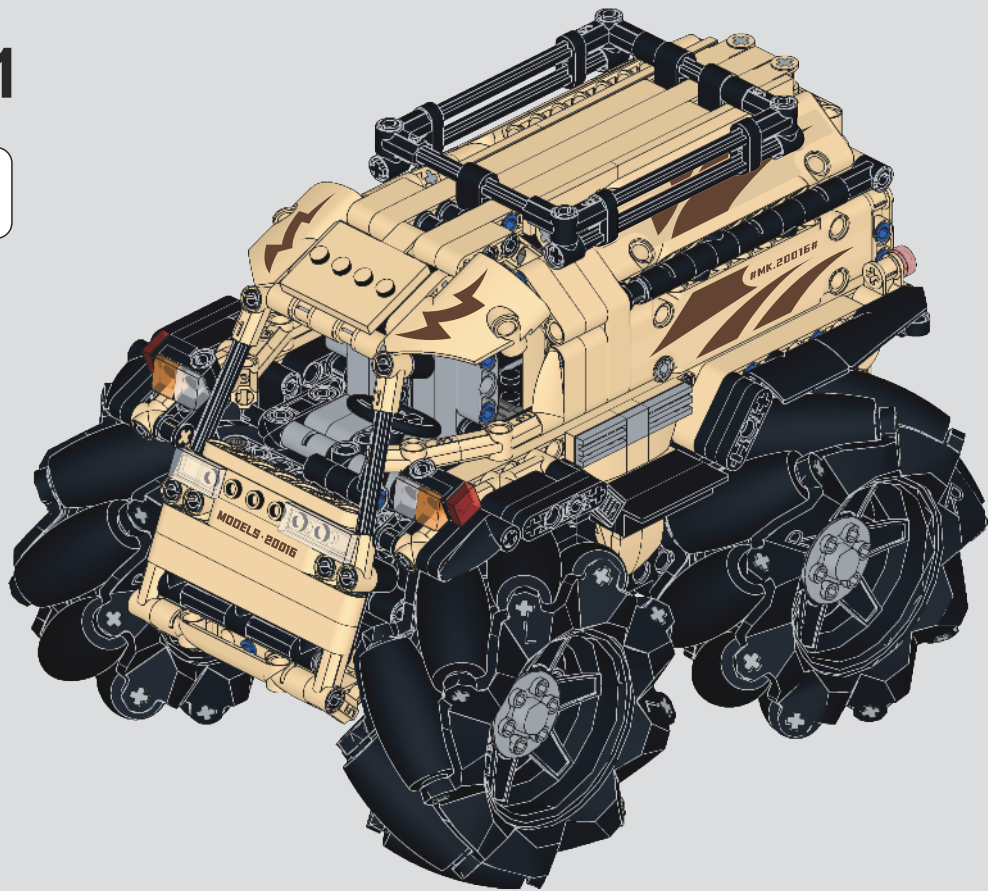

169

170

171

172

Sherp全地形车

这款由俄罗斯制造的卡车，虽然只有44马力，但是配备了超大的自动充气轮胎。使他可以轻松越过2英尺高的障碍物，并且可以在水中行驶。滑动转向能让sherp以8.2英尺的转弯半径在很小的范围内转向。而高达 35 度的爬坡坡度让它几乎可以爬上任何地形。

SHERP ATV

This Russian-made, adult-sized Tonka truck may have only 44 horsepower, but it climbs obstacles over two feet tall and swims in water thanks to oversized self-inflating tires. Skid steering lets the Sherpa turn on a dime with an 8.2-foot turning radius, while a climbing gradient of up to 35 degrees let's it get up and over almost any terrain.