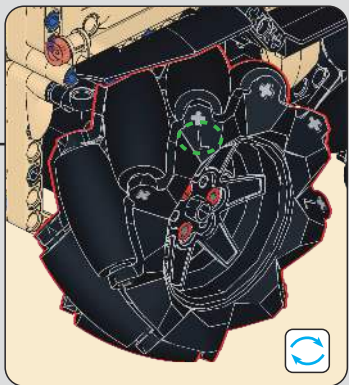

# 157

(Carbon fibre accessories)  
(碳纤维配件) ③  
4x

158

③ 1:1

2x

160

4x

162