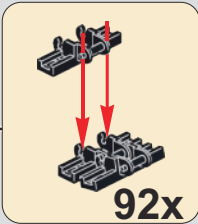

92x

189

92x

190

191

192

打开图示位置的模块，打开遥控器连接。
Open the module in the indicated position
and activate the remote control connection.

遥控器左摇杆↑↓移动，控制前进后退
Move the left joystick ↑↓ on the
remote control to control forward
and backward movement.