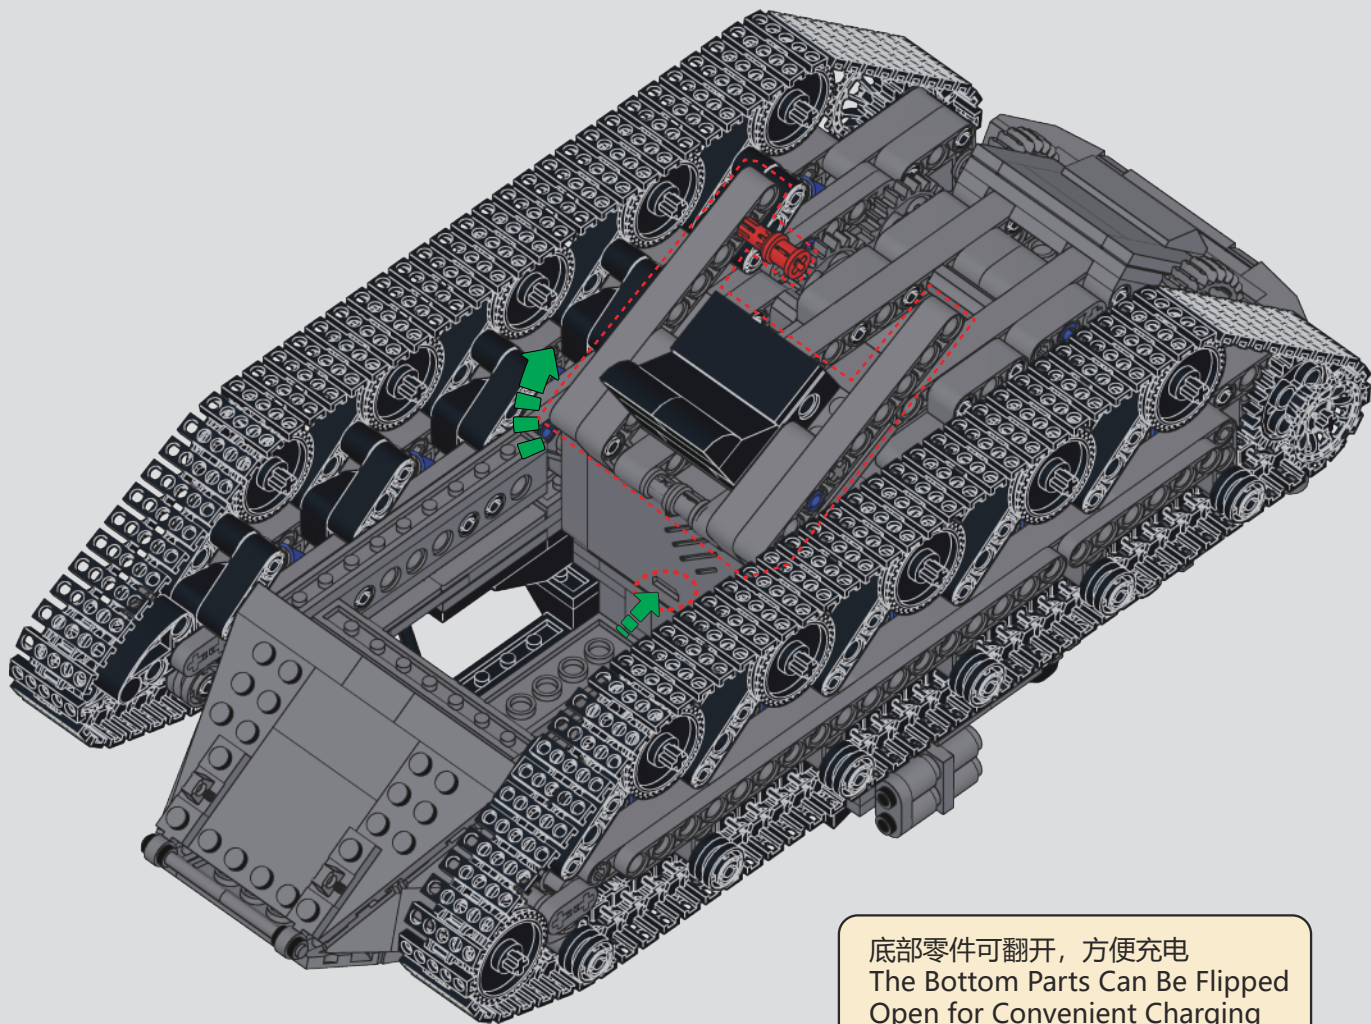

194

遥控器右摇杆←→移动，控制左右转弯，
Move the right joystick ←→ on the
remote control to control left and
right turns,

遥控器左摇杆←→移动，控制炮台旋转
Move the left joystick ←→ on the
remote control to rotate the turret.

196

按遥控器右下键，坦克会自行操作一串连贯的指令，包括“前进后退”，“原地转向”，“炮台旋转”等。Press the bottom right button on the remote control, and the tank will automatically execute a series of coherent commands, including "moving forward and backward", "turning in place", and "rotating the turret".