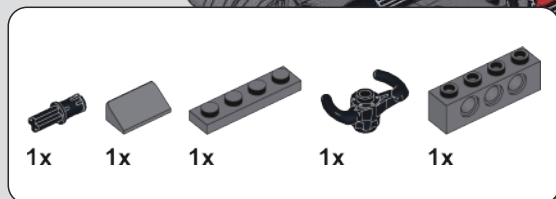

96

97

98

99

此贴纸为热感压标贴纸，不可重复粘贴
 This sticker is a thermal pressure label sticker and cannot be pasted repeatedly
 贴纸使用方法：撕起贴纸，对准位置随后均匀刮动，撕掉透明膜即可

How to use the sticker: Tear off the sticker, align the position and then scrape it evenly, tear off the transparent film.