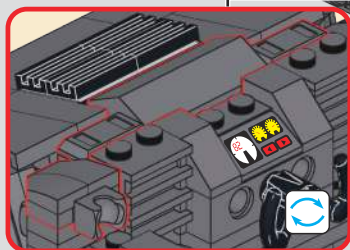

108

109

110

111

112

此贴纸为热感压标贴纸，不可重复粘贴
 This sticker is a thermal pressure label sticker and cannot be pasted repeatedly.
贴纸使用方法：撕起贴纸，对准位置随后均匀刮动，撕掉透明膜即可
 How to use the sticker: Tear off the sticker, align the position and then scrape it evenly, tear off the transparent film.