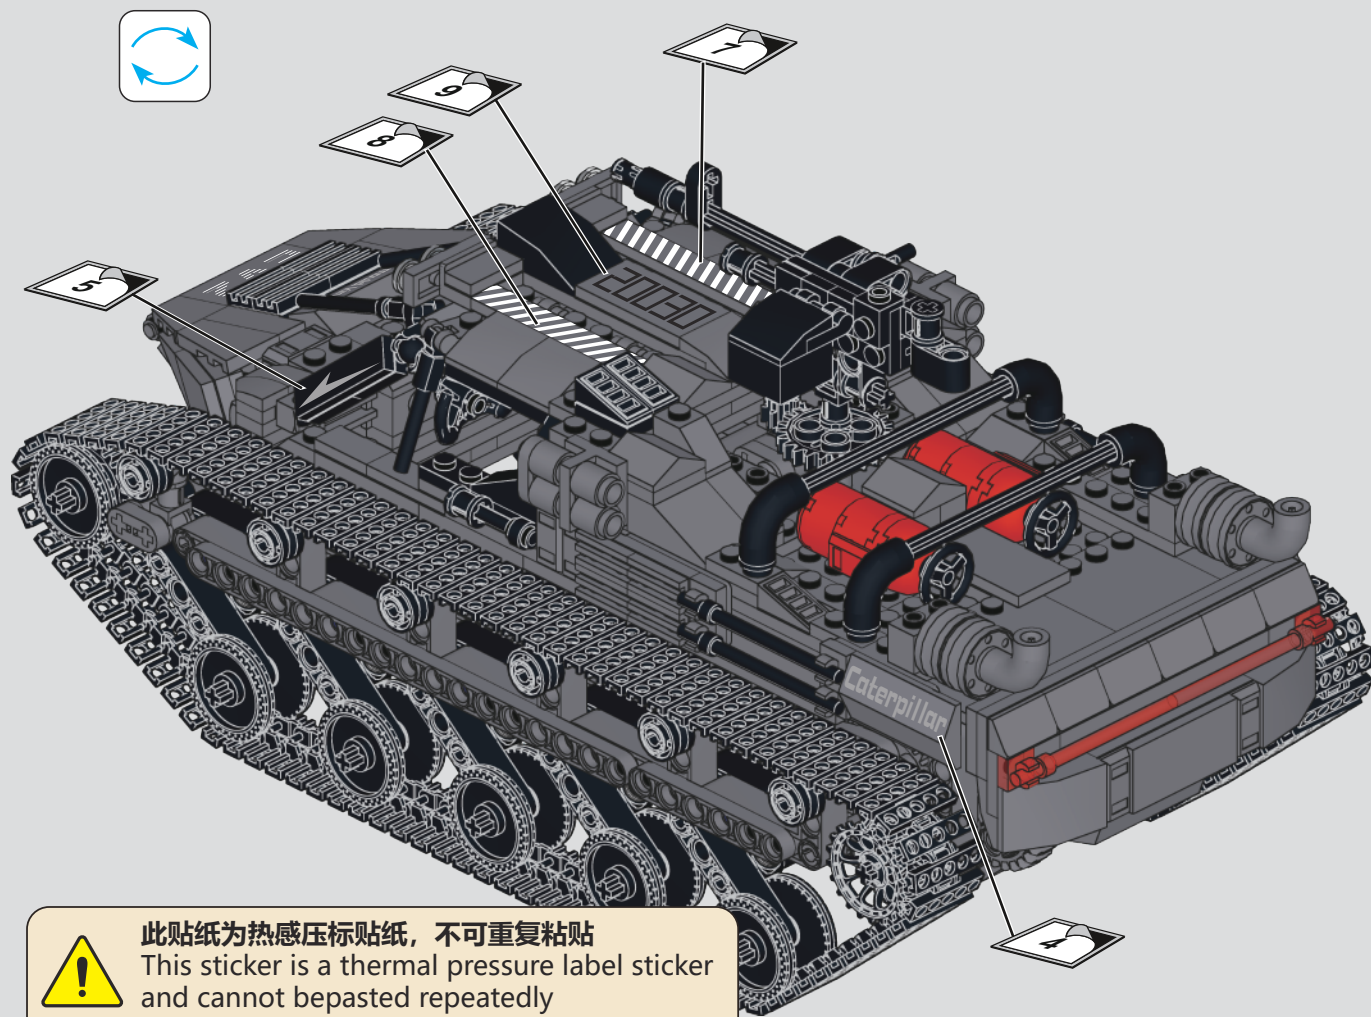

此贴纸为热感压标贴纸，不可重复粘贴
This sticker is a thermal pressure label sticker and cannot be pasted repeatedly
贴纸使用方法：撕起贴纸，对准位置随后均匀刮动，撕掉透明膜即可

How to use the sticker: Tear off the sticker, align the position and then scrape it evenly, tear off the transparent film.