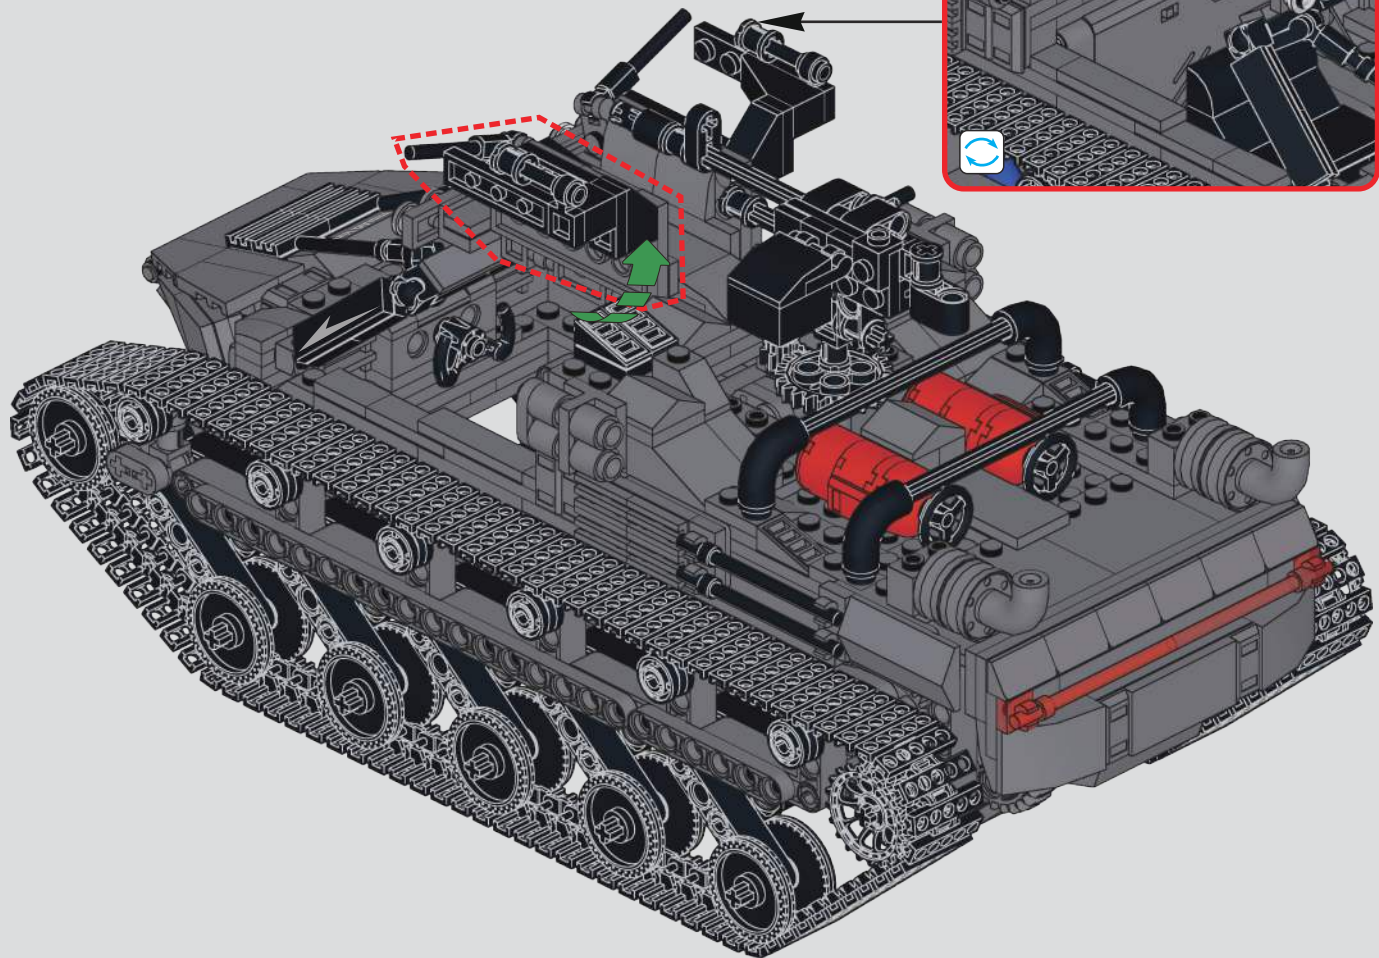

92x

189

92x

190

191

192

打开图示位置的模块，打开遥控器连接。
Open the module in the indicated position
and activate the remote control connection.

遥控器左摇杆↑↓移动，控制前进后退
Move the left joystick ↑↓ on the
remote control to control forward
and backward movement.