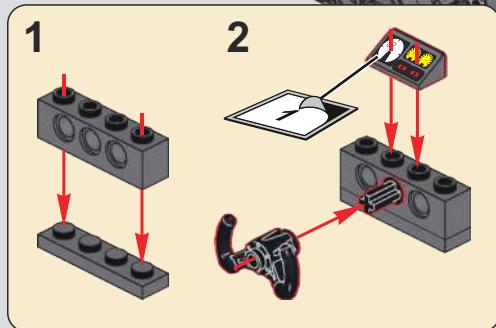

此贴纸为热感压标贴纸，不可重复粘贴
This sticker is a thermal pressure label sticker and cannot be pasted repeatedly
贴纸使用方法：撕起贴纸，对准位置随后均匀刮动，撕掉透明膜即可

How to use the sticker: Tear off the sticker, align the position and then scrape it evenly, tear off the transparent film.

100

101