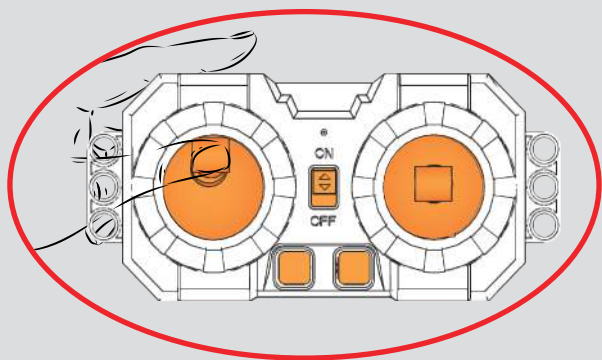

92x

189

92x

190

191

192

打开图示位置的模块，打开遥控器连接。
Open the module in the indicated position
and activate the remote control connection.

遥控器左摇杆↑↓移动，控制前进后退
Move the left joystick ↑↓ on the
remote control to control forward
and backward movement.