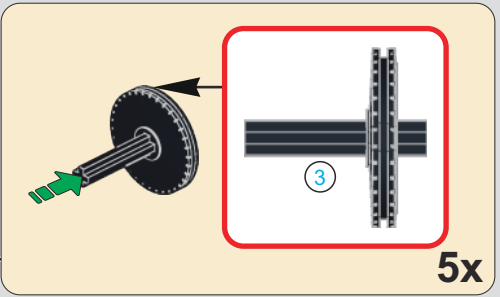

92x

189

92x

190

191

192

打开图示位置的模块，打开遥控器连接。
Open the module in the indicated position
and activate the remote control connection.

遥控器左摇杆↑↓移动，控制前进后退
Move the left joystick ↑↓ on the
remote control to control forward
and backward movement.