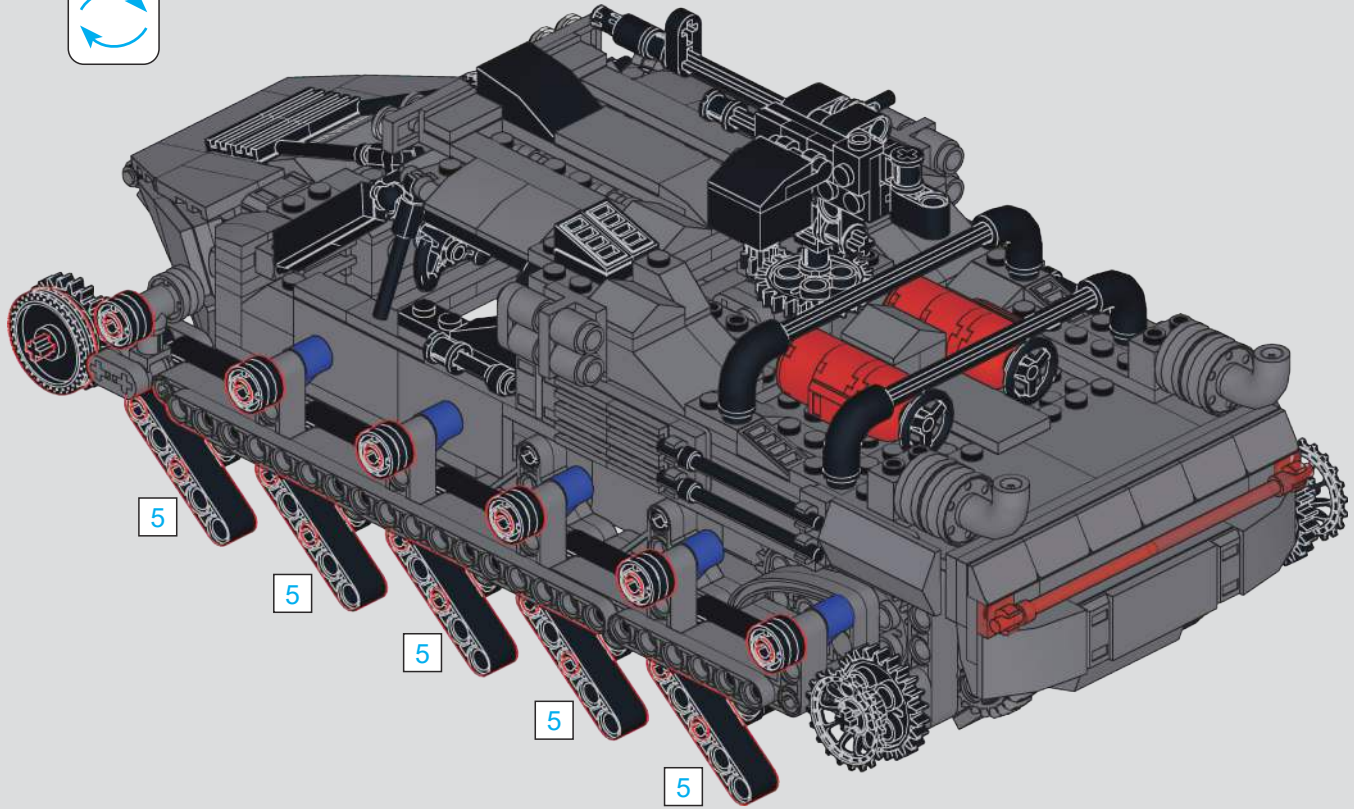

181

182

183

184

185

186

187

188

92x

189

92x

190

191

192

打开图示位置的模块，打开遥控器连接。
Open the module in the indicated position
and activate the remote control connection.

遥控器左摇杆↑↓移动，控制前进后退
Move the left joystick ↑↓ on the
remote control to control forward
and backward movement.