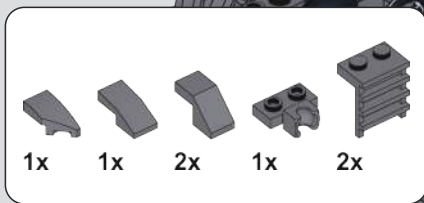

108

109

110

111

112

此贴纸为热感压标贴纸，不可重复粘贴
 This sticker is a thermal pressure label sticker and cannot be pasted repeatedly.
贴纸使用方法：撕起贴纸，对准位置随后均匀刮动，撕掉透明膜即可
 How to use the sticker: Tear off the sticker, align the position and then scrape it evenly, tear off the transparent film.