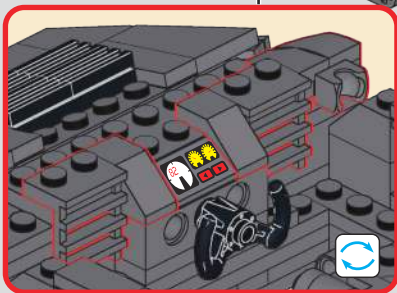

108

109

110

111

112

此贴纸为热感压标贴纸，不可重复粘贴
 This sticker is a thermal pressure label sticker and cannot be pasted repeatedly.
贴纸使用方法：撕起贴纸，对准位置随后均匀刮动，撕掉透明膜即可
 How to use the sticker: Tear off the sticker, align the position and then scrape it evenly, tear off the transparent film.