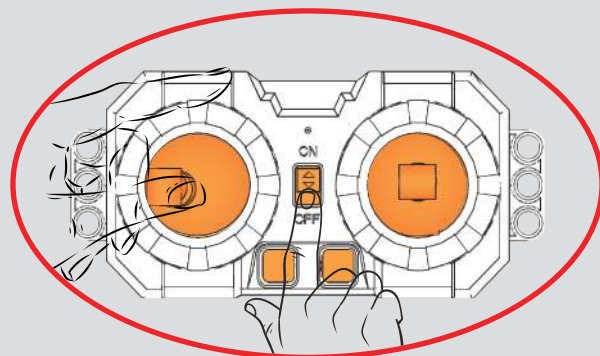

92x

189

92x

190

191

192

打开图示位置的模块，打开遥控器连接。
Open the module in the indicated position
and activate the remote control connection.

遥控器左摇杆↑↓移动，控制前进后退
Move the left joystick ↑↓ on the
remote control to control forward
and backward movement.