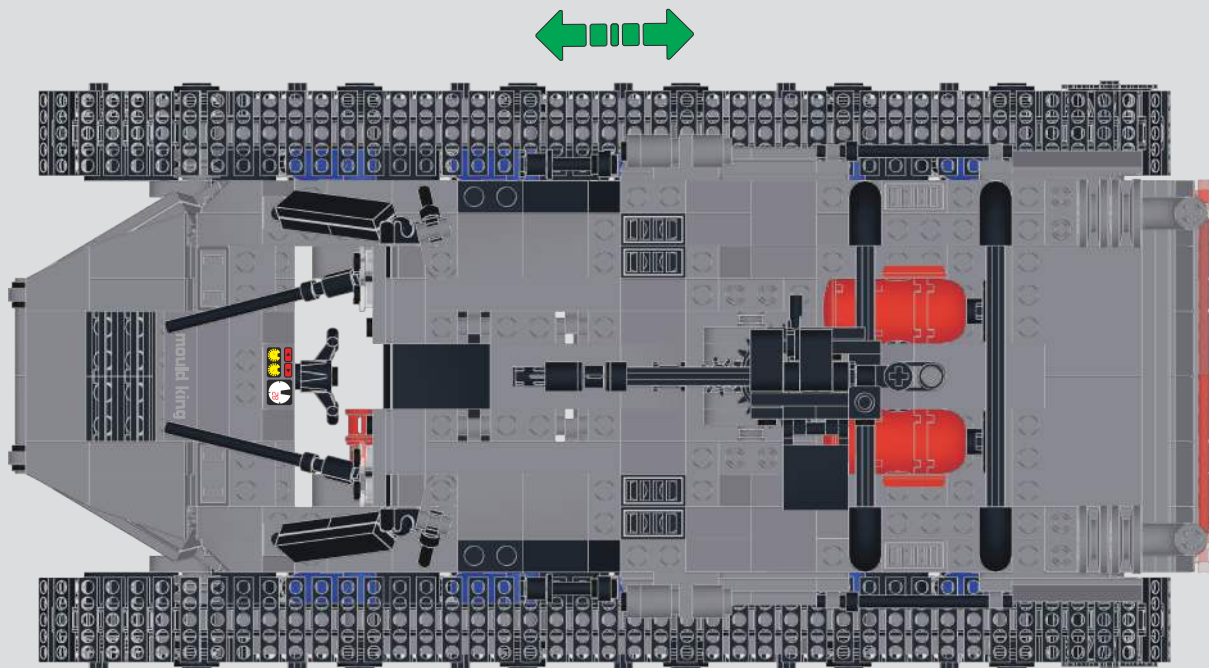

92x

189

92x

190

191

192

打开图示位置的模块，打开遥控器连接。
Open the module in the indicated position
and activate the remote control connection.

遥控器左摇杆↑↓移动，控制前进后退
Move the left joystick ↑↓ on the
remote control to control forward
and backward movement.