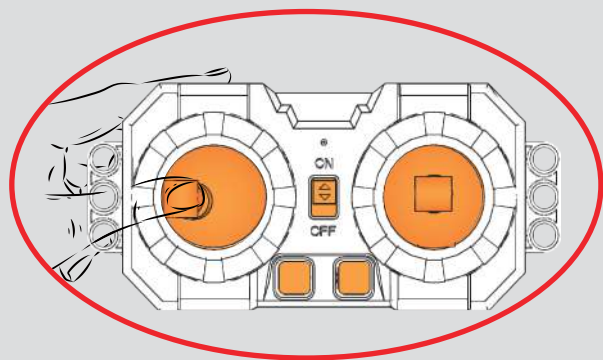

遥控器左摇杆←→移动，控制炮台旋转
Move the left joystick ←→ on the
remote control to rotate the turret.