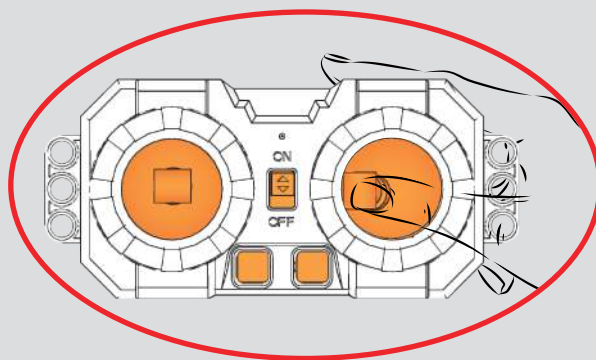

遥控器右摇杆←→移动，控制左右转弯，
Move the right joystick ←→ on the
remote control to control left and
right turns,