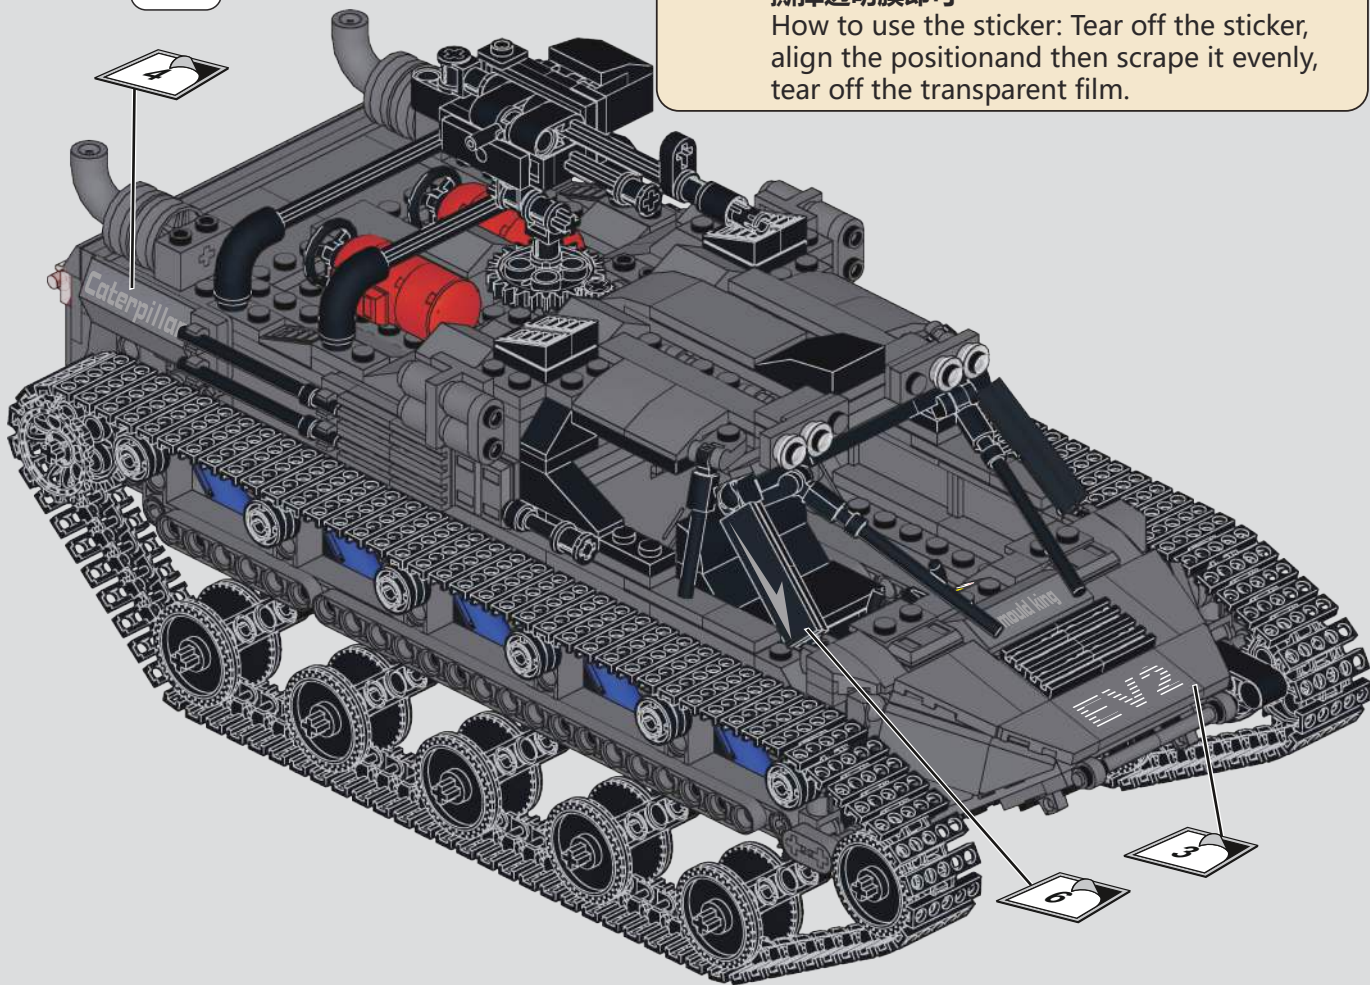

198

此贴纸为热感压标贴纸，不可重复粘贴

This sticker is a thermal pressure label sticker and cannot be pasted repeatedly

贴纸使用方法: 撕起贴纸，对准位置随后均匀刮动，撕掉透明膜即可

How to use the sticker: Tear off the sticker, align the position and then scrape it evenly, tear off the transparent film.