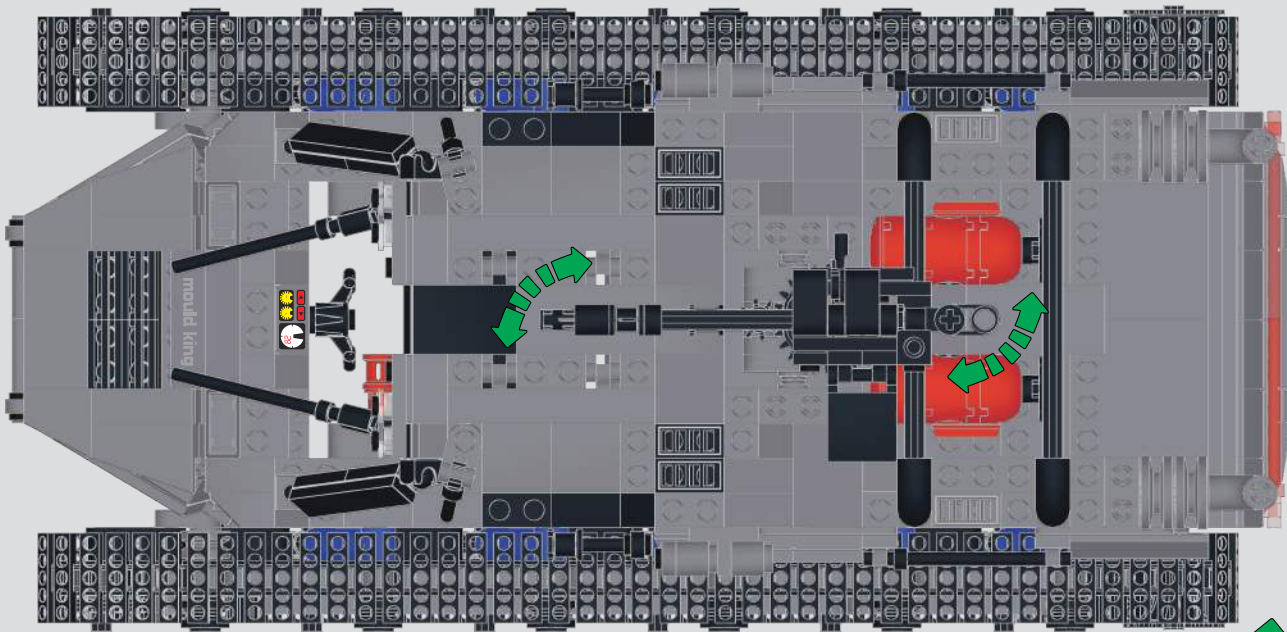

196

按遥控器右下键，坦克会自行操作一串连贯的指令，包括“前进后退”，“原地转向”，“炮台旋转”等。Press the bottom right button on the remote control, and the tank will automatically execute a series of coherent commands, including "moving forward and backward", "turning in place", and "rotating the turret".