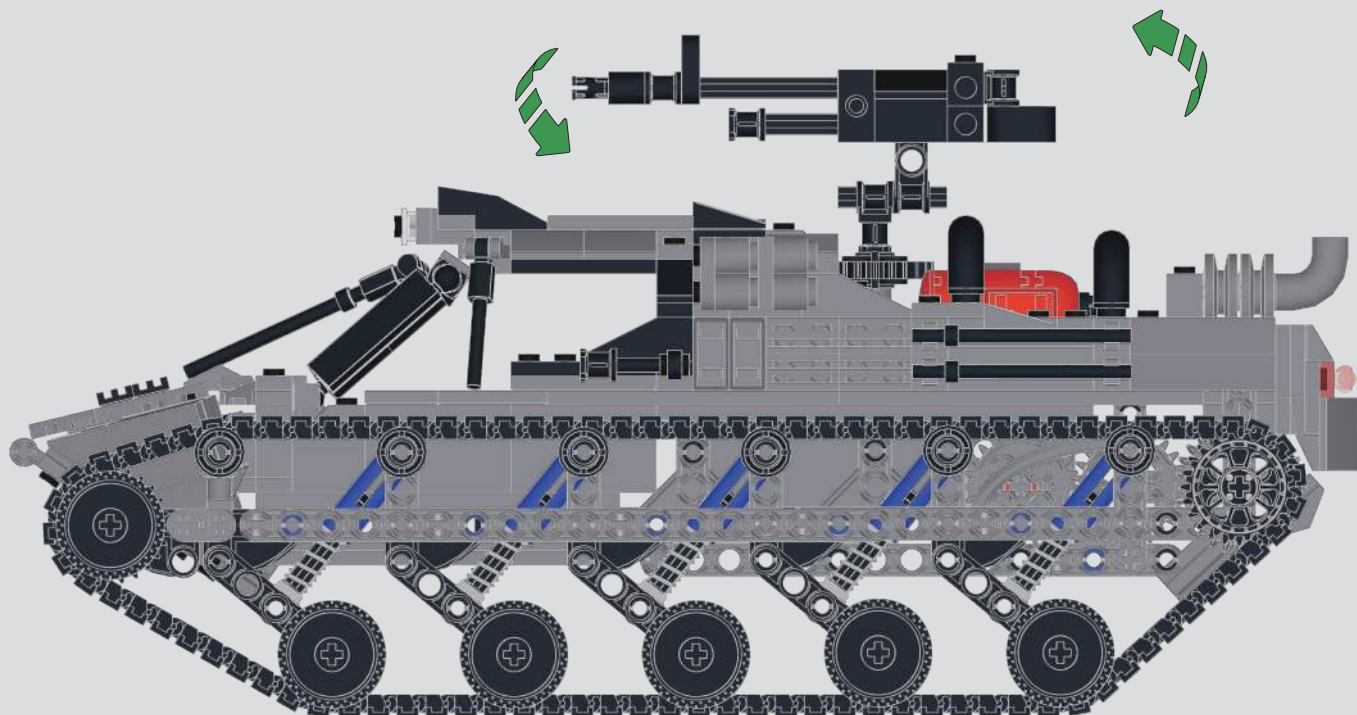

遥控器左摇杆←→移动，控制炮台旋转
Move the left joystick ←→ on the
remote control to rotate the turret.