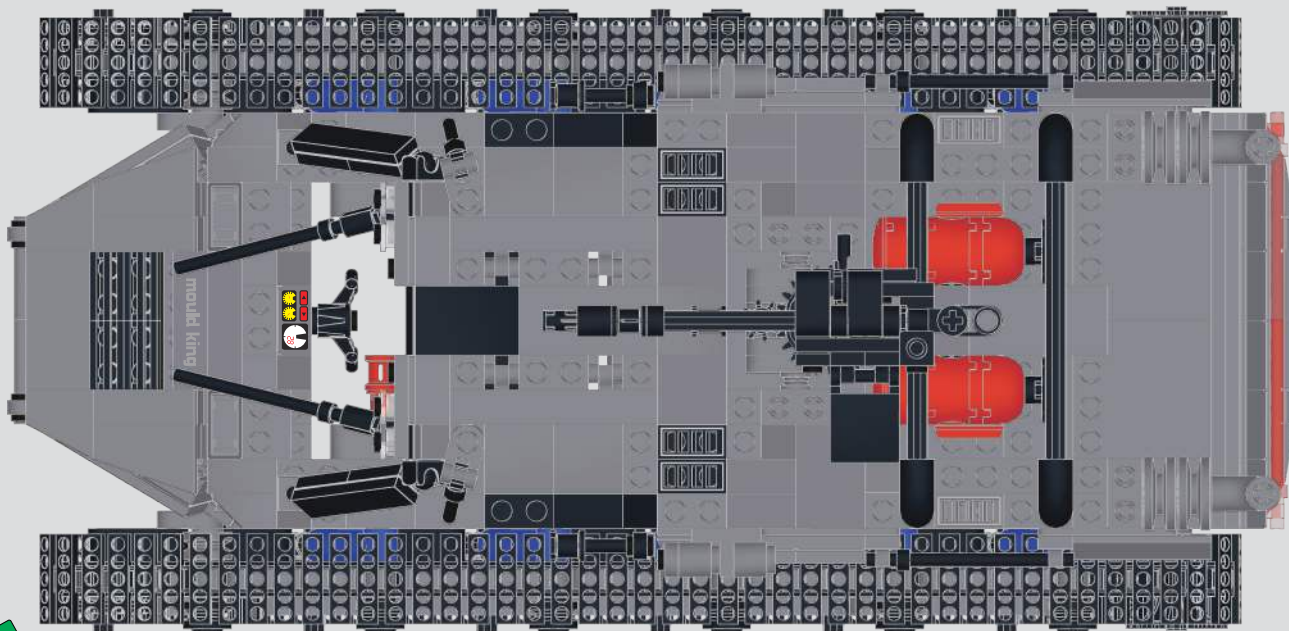

194

遥控器右摇杆←→移动，控制左右转弯，
Move the right joystick ←→ on the
remote control to control left and
right turns,