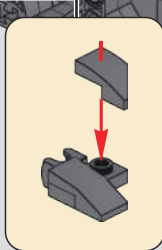

108

109

110

111

112

此贴纸为热感压标贴纸，不可重复粘贴
 This sticker is a thermal pressure label sticker and cannot be pasted repeatedly.
贴纸使用方法：撕起贴纸，对准位置随后均匀刮动，撕掉透明膜即可
 How to use the sticker: Tear off the sticker, align the position and then scrape it evenly, tear off the transparent film.