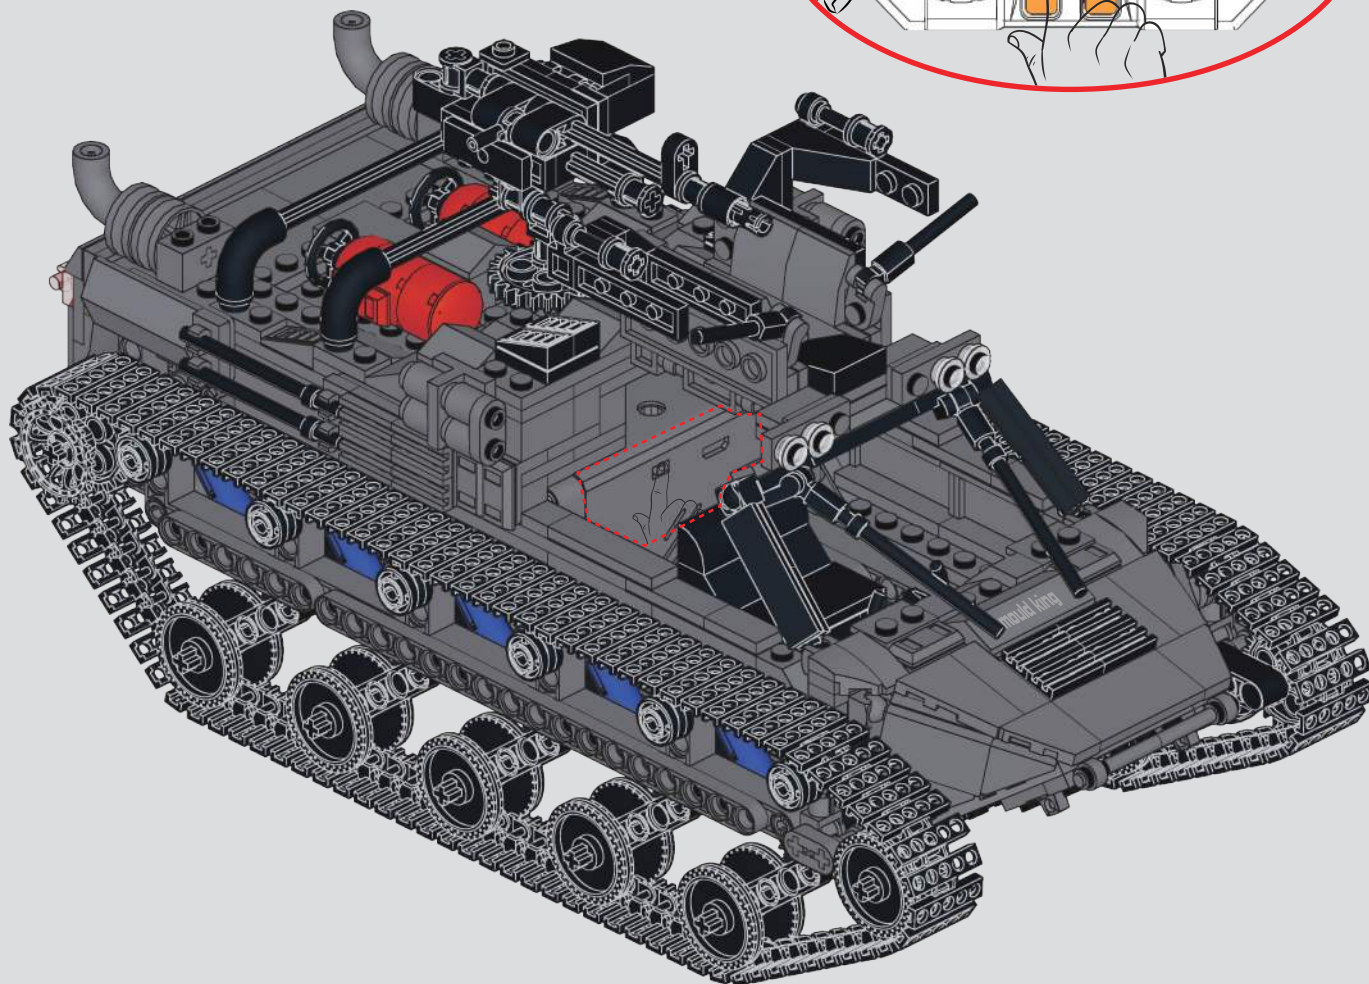

92x

189

92x

190

191

192

打开图示位置的模块，打开遥控器连接。
Open the module in the indicated position
and activate the remote control connection.

遥控器左摇杆↑↓移动，控制前进后退
Move the left joystick ↑↓ on the
remote control to control forward
and backward movement.