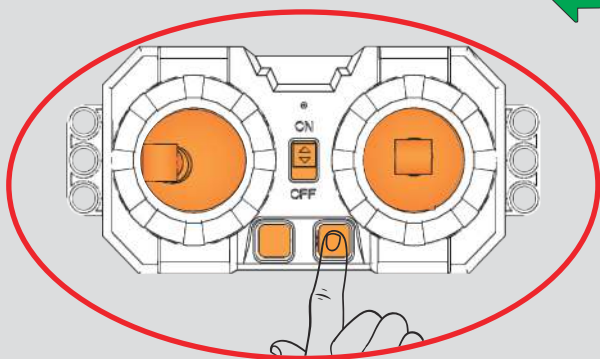

194

遥控器右摇杆←→移动，控制左右转弯，
Move the right joystick ←→ on the
remote control to control left and
right turns,

遥控器左摇杆←→移动，控制炮台旋转
Move the left joystick ←→ on the
remote control to rotate the turret.

196

按遥控器右下键，坦克会自行操作一串连贯的指令，包括“前进后退”，“原地转向”，“炮台旋转”等。Press the bottom right button on the remote control, and the tank will automatically execute a series of coherent commands, including "moving forward and backward", "turning in place", and "rotating the turret".