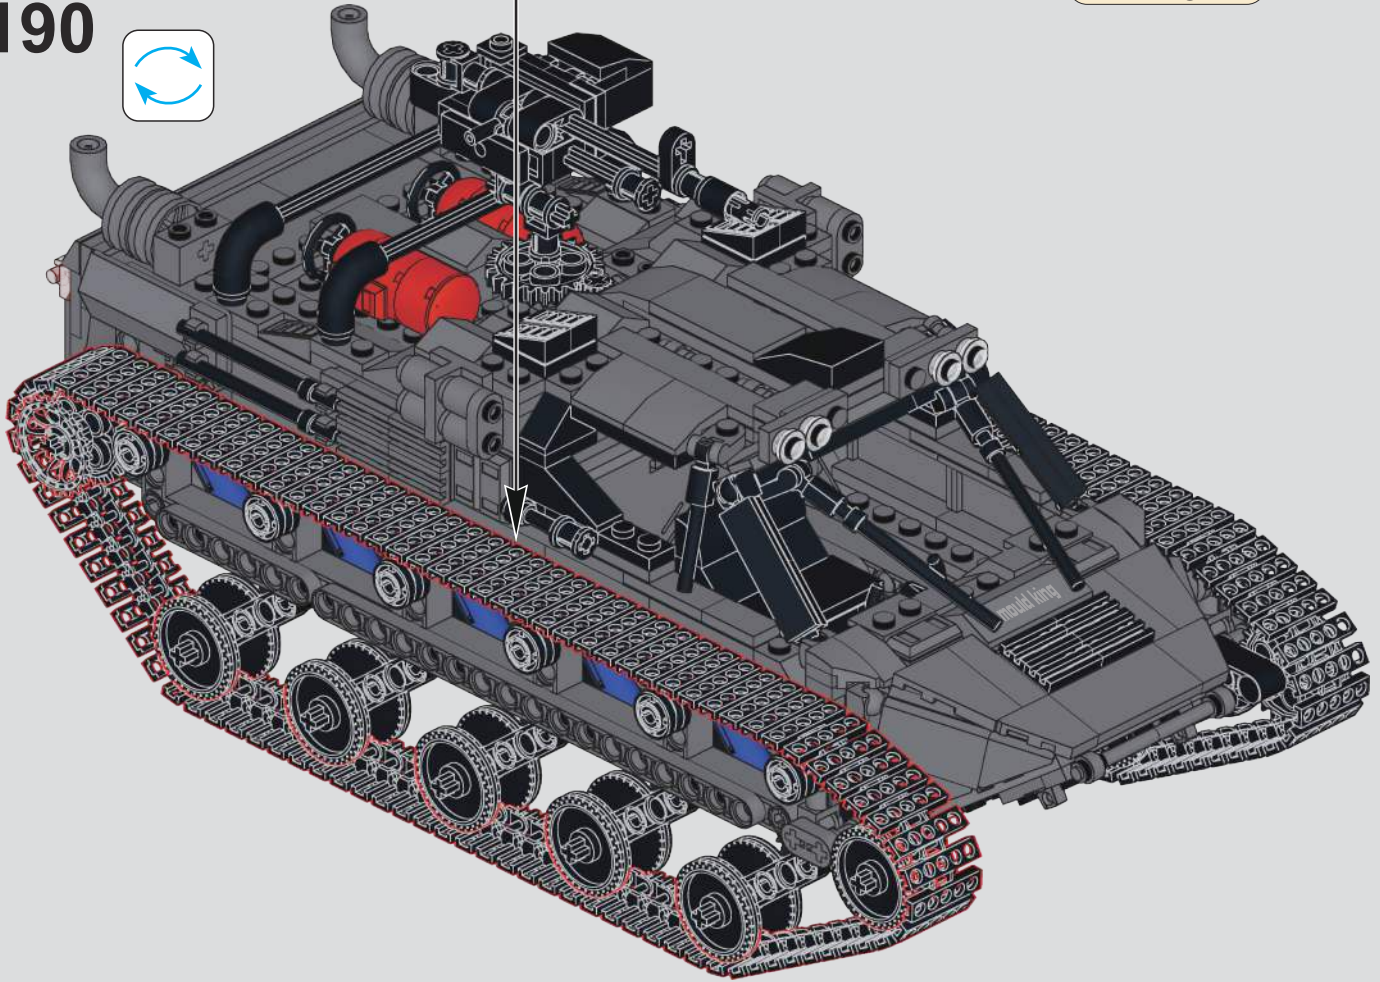

92x

189

92x

190

191

192

打开图示位置的模块，打开遥控器连接。
Open the module in the indicated position
and activate the remote control connection.

遥控器左摇杆↑↓移动，控制前进后退
Move the left joystick ↑↓ on the
remote control to control forward
and backward movement.