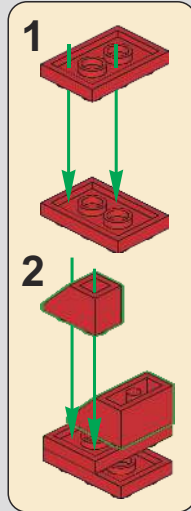

286

287

288

289

290

291

292

2x