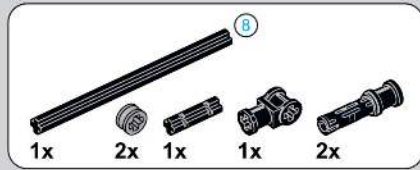

OPEN

拼装前请检测电机功能是否正常
Please check if the motor function is normal before assembly

1

2

3

4

5

2