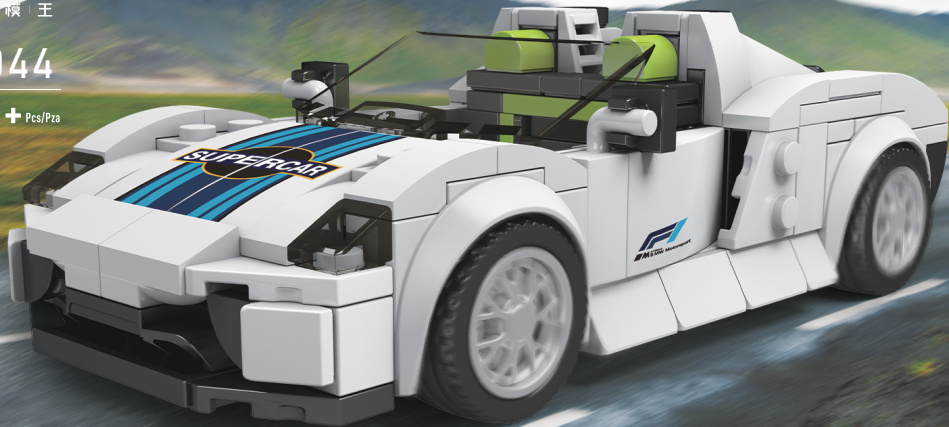

**MOULD
KING**

®

Model S
宇星车模
"迷你"名车
MINI LUXURY CAR
MOULD KING MODEL CAR

保时捷 918
NO. PORSHA 918

宇星车模王

27044

338+ Pcs/Pza

OPEN