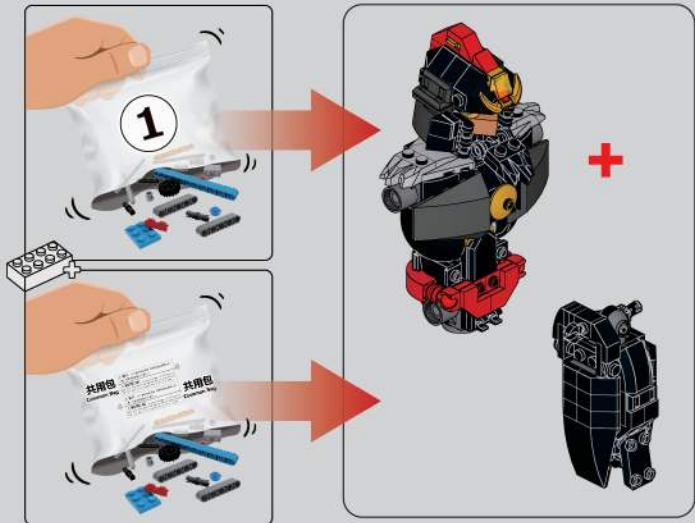

# 蛇鳞锤

Snake scale hammer

“强者的武器，强而有力！”

以丈八蛇矛为蓝本配合张飞身型全新设计的蛇鳞状战锤，鳞片可伸缩，外形简洁大气，完美衬托张飞的勇者之风。

"The weapon of the strong, strong and powerful!"

Based on the Zhangba Snake Spear as the model and combined with Zhang Fei's tall stature, it is a newly designed snake-scale warhammer. Its scales are stretchable, and its shape is simple and elegant, which perfectly complements Zhang Fei's brave spirit.