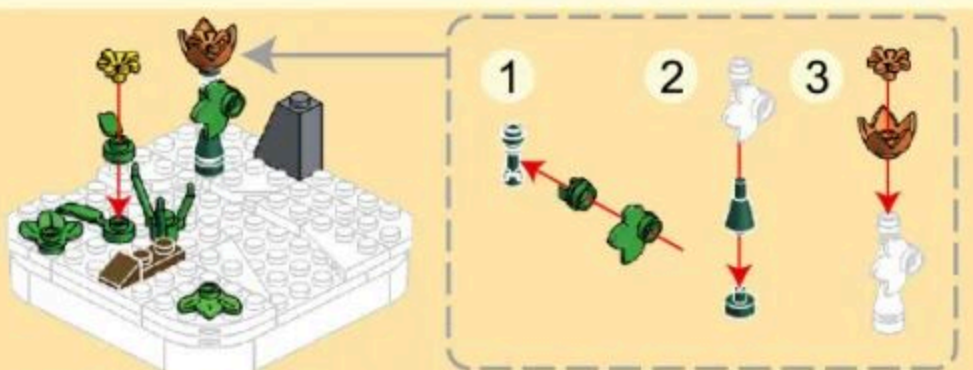

# THE 燕子 SWALLOW

BIG-THIRD BUILDING BLOCK SETS FROM WANGE

AGES 6+  
189PCS  
1601

**1**

4x10 x1      2x8 x2

1x6 x4      3x4 x2      3x4 x4      1x2 x4

**2**

1x5 x1      1x5 x1      1x5 x2      1x5 x1      1x5 x1

1x5 x1      1x5 x2      1x5 x1      1x5 x5      1x5 x1      1x5 x1

**3**

x1 x1 x1 x1 x2 x1 x1 x1 x1 x2 x1 x1 x1 x1

**4**

x1 x1 x1 x1 x1 x1 x1

**5**

x1 x1 x1 x1 x1 x1 x1

**6**