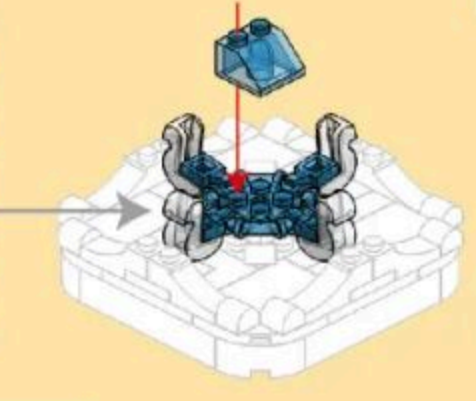

4

1x4 x4   1x4 x1   1x4 x1   1x4 x4

5

1x4 x1   1x4 x2   1x4 x1   1x4 x2   1x4 x1   2x2 x1   1x4 x2   1x4 x2