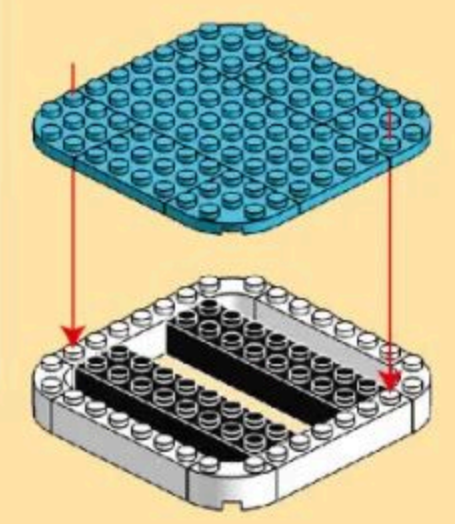

THE 翠鸟 KINGFISHER

MID-THORND BUILDING BLOCK SETS FROM WANGE

AGES 6+
144PCS
1605

1

4x10 x1 2x8 x2

1x6 x4 3x4 x2 3x4 x4 1x4 x4

2

4x4 x1 2x3 x4 1x2 x4 1x2 x2 1x2 x4 1x2 x8

3

1x4 x1 1x4 x8 1x4 x4

4

1x4 x4 1x4 x1 1x4 x1 1x4 x4

5

1x4 x1 1x4 x2 1x4 x1 1x4 x2 1x4 x1 2x2 x1 1x4 x2 1x4 x2

6

1x4 x1 1x4 x2 1x4 x2 1x4 x1 1x4 x1