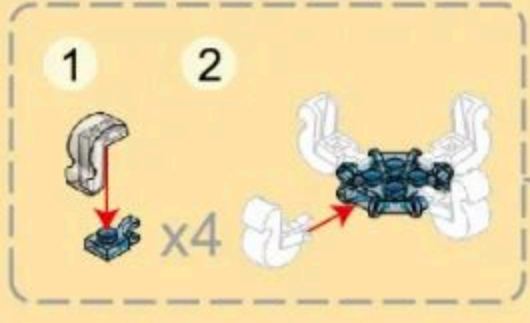

4

1x4 x4   1x4 x1   1x4 x1   1x4 x4

5

1x4 x1   1x4 x2   1x4 x1   1x4 x2   1x4 x1   2x2 x1   1x4 x2   1x4 x2