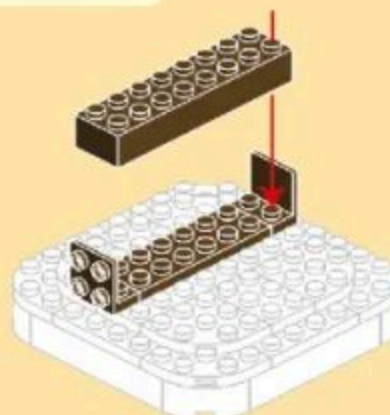

# THE 考拉 KOALA

LAND ANIMAL-THEMED BUILDING BLOCK SETS FROM WANGE

AGES 6+  
117PCS  
1614

- 8
- x2
  - x2
  - x2
  - x1
  - x2

- 9
- x1
  - x1
  - x2
  - x1
  - x1
  - x1
  - x1
  - x2
  - x3
  - x1

- 11
- x1
  - x1
  - x1
  - x1
  - x1

- 12
- x1
  - x1
  - x1
  - x1
  - x4
  - x1
  - x1
- 

- 13
- 8 + 12
- 

- 14
- 6 + 13