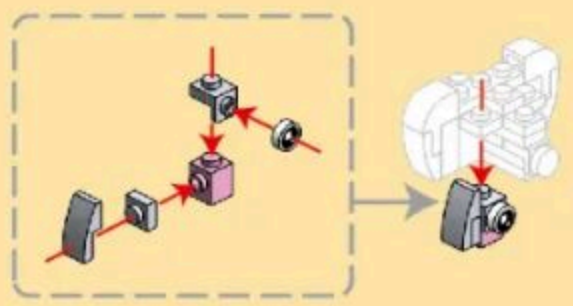

# THE 考拉 KOALA

LAND ANIMAL-THEMED BUILDING BLOCK SETS FROM WANGE

AGES 6+  
117PCS  
1614

- 8
- x2
  - x2
  - x2
  - x1
  - x2

- 9
- x1
  - x1
  - x2
  - x1
  - x1
  - x1
  - x1
  - x2
  - x3
  - x1

- 11
- x1
  - x1
  - x1
  - x1
  - x1