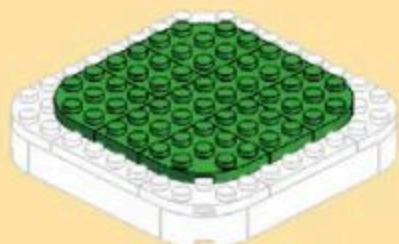

# THE 考拉 KOALA

LAND ANIMAL-THEMED BUILDING BLOCK SETS FROM WANGE

AGES 6+  
117PCS  
1614

- 8
- x2
  - x2
  - x2
  - x1
  - x2

- 9
- x1
  - x1
  - x2
  - x1
  - x1
  - x1
  - x1
  - x2
  - x3
  - x1

- 11
- x1
  - x1
  - x1
  - x1
  - x1

- 12
- x1
  - x1
  - x1
  - x1
  - x4
  - x1
  - x1
- 

- 13
- 8 + 12
- 

- 14
- 6 + 13