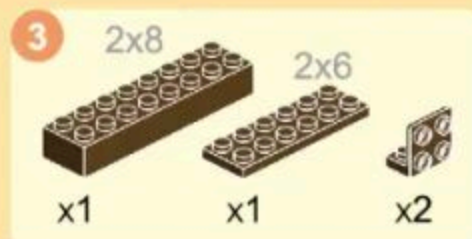

# THE 考拉 KOALA

LAND ANIMAL-THEMED BUILDING BLOCK SETS FROM WANGE

AGES 6+  
117PCS  
1614

- 8
- x2
  - x2
  - x2
  - x1
  - x2

- 9
- x1
  - x1
  - x2
  - x1
  - x1
  - x1
  - x1
  - x2
  - x3
  - x1

- 11
- x1
  - x1
  - x1
  - x1
  - x1

- 12
- x1
  - x1
  - x1
  - x1
  - x4
  - x1
  - x1
- 

- 13
- 8 + 12
- 

- 14
- 6 + 13