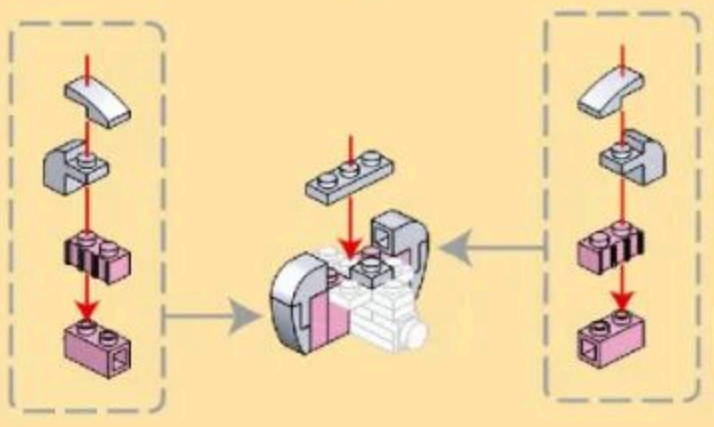

# THE 考拉 KOALA

LAND ANIMAL-THEMED BUILDING BLOCK SETS FROM WANGE

AGES 6+  
117PCS  
1614

- 8
- x2
  - x2
  - x2
  - x1
  - x2

- 9
- x1
  - x1
  - x2
  - x1
  - x1
  - x1
  - x1
  - x2
  - x3
  - x1

- 11
- x1
  - x1
  - x1
  - x1
  - x1

- 12
- x1
  - x1
  - x1
  - x1
  - x4
  - x1
  - x1
- 

- 13
- 8 + 12
- 

- 14
- 6 + 13