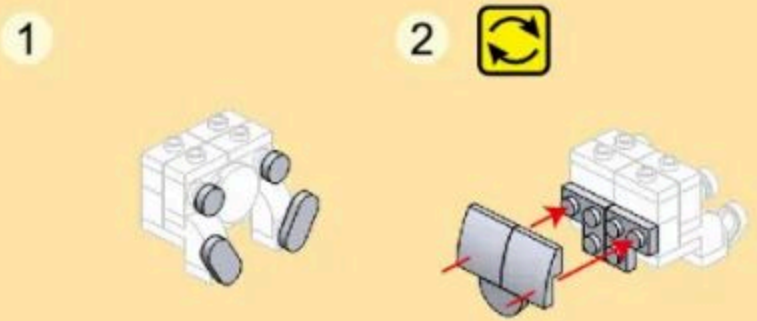

# THE 考拉 KOALA

LAND ANIMAL-THEMED BUILDING BLOCK SETS FROM WANGE

AGES 6+  
117PCS  
1614

- 8
- x2
  - x2
  - x2
  - x1
  - x2

- 9
- x1
  - x1
  - x2
  - x1
  - x1
  - x1
  - x1
  - x2
  - x3
  - x1

- 11
- x1
  - x1
  - x1
  - x1
  - x1