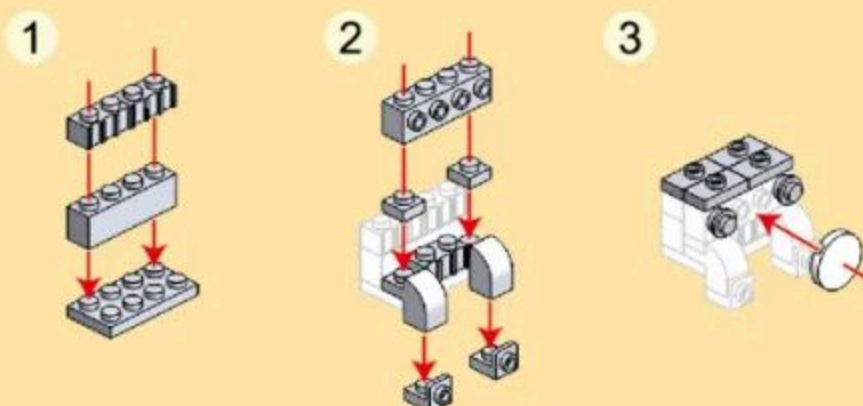

# THE 考拉 KOALA

LAND ANIMAL-THEMED BUILDING BLOCK SETS FROM WANGE

AGES 6+  
117PCS  
1614

- 8
- x2
  - x2
  - x2
  - x1
  - x2

- 9
- x1
  - x1
  - x2
  - x1
  - x1
  - x1
  - x1
  - x2
  - x3
  - x1

- 11
- x1
  - x1
  - x1
  - x1
  - x1

- 12
- x1
  - x1
  - x1
  - x1
  - x4
  - x1
  - x1
- 

- 13
- 8 + 12
- 

- 14
- 6 + 13