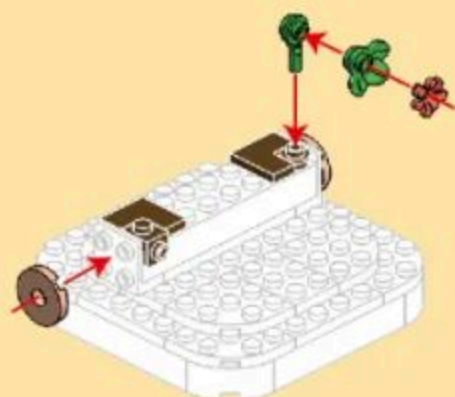

# THE 考拉 KOALA

LAND ANIMAL-THEMED BUILDING BLOCK SETS FROM WANGE

AGES 6+  
117PCS  
1614

- 8
- x2
  - x2
  - x2
  - x1
  - x2

- 9
- x1
  - x1
  - x2
  - x1
  - x1
  - x1
  - x1
  - x2
  - x3
  - x1

- 11
- x1
  - x1
  - x1
  - x1
  - x1

- 12
- x1
  - x1
  - x1
  - x1
  - x4
  - x1
  - x1
- 

- 13
- 8 + 12
- 

- 14
- 6 + 13