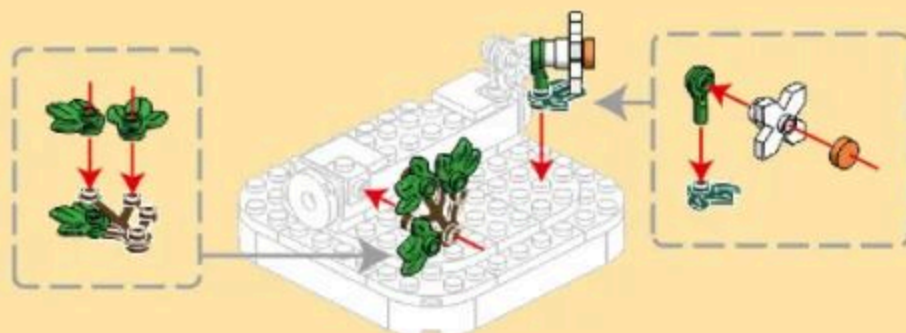

# THE 考拉 KOALA

LAND ANIMAL-THEMED BUILDING BLOCK SETS FROM WANGE

AGES 6+  
117PCS  
1614

- 8
- x2
  - x2
  - x2
  - x1
  - x2

- 9
- x1
  - x1
  - x2
  - x1
  - x1
  - x1
  - x1
  - x2
  - x3
  - x1

- 11
- x1
  - x1
  - x1
  - x1
  - x1

- 12
- x1
  - x1
  - x1
  - x1
  - x4
  - x1
  - x1
- 

- 13
- 8 + 12
- 

- 14
- 6 + 13