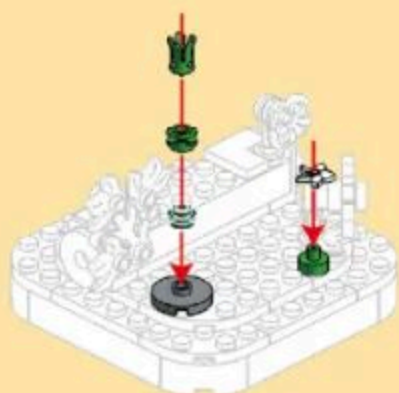

# THE 考拉 KOALA

LAND ANIMAL-THEMED BUILDING BLOCK SETS FROM WANGE

AGES 6+  
117PCS  
1614

- 8
- x2
  - x2
  - x2
  - x1
  - x2

- 9
- x1
  - x1
  - x2
  - x1
  - x1
  - x1
  - x1
  - x2
  - x3
  - x1

- 11
- x1
  - x1
  - x1
  - x1
  - x1

- 12
- x1
  - x1
  - x1
  - x1
  - x4
  - x1
  - x1
- 

- 13
- 8 + 12
- 

- 14
- 6 + 13