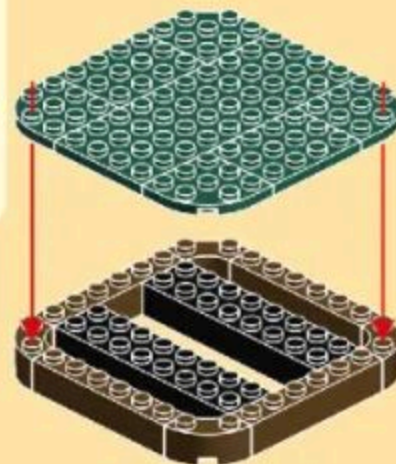

# THE 考拉 KOALA

LAND ANIMAL-THEMED BUILDING BLOCK SETS FROM WANGE

AGES 6+  
117PCS  
1614

- 8
- x2
  - x2
  - x2
  - x1
  - x2

- 9
- x1
  - x1
  - x2
  - x1
  - x1
  - x1
  - x1
  - x2
  - x3
  - x1

- 11
- x1
  - x1
  - x1
  - x1
  - x1

- 12
- x1
  - x1
  - x1
  - x1
  - x4
  - x1
  - x1
- 

- 13
- 8 + 12
- 

- 14
- 6 + 13