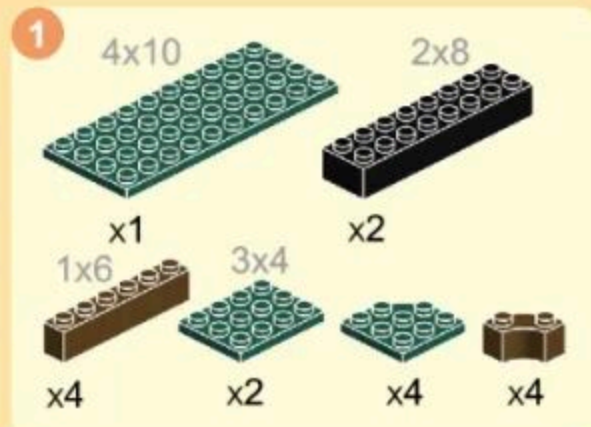

# THE 考拉 KOALA

LAND ANIMAL-THEMED BUILDING BLOCK SETS FROM WANGE

AGES 6+  
117PCS  
1614

- 8
- x2
  - x2
  - x2
  - x1
  - x2

- 9
- x1
  - x1
  - x2
  - x1
  - x1
  - x1
  - x1
  - x2
  - x3
  - x1

- 11
- x1
  - x1
  - x1
  - x1
  - x1

- 12
- x1
  - x1
  - x1
  - x1
  - x4
  - x1
  - x1
- 

- 13
- 8 + 12
- 

- 14
- 6 + 13