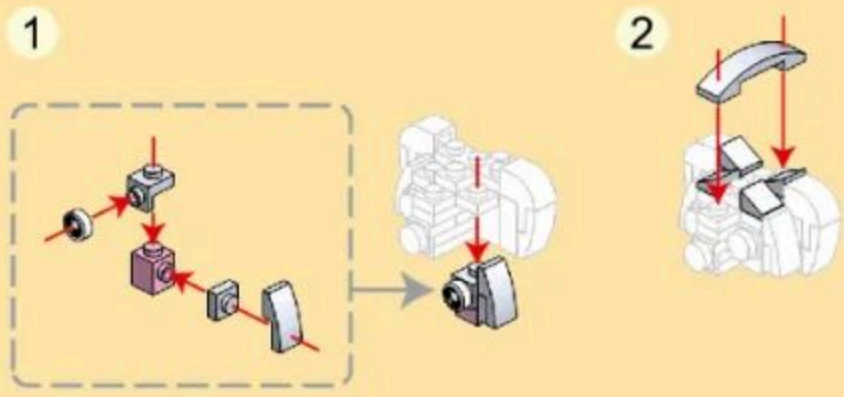

1. 12
2. x1
   - x1
   - x1
   - x1
   - x4
   - x1
   - x1