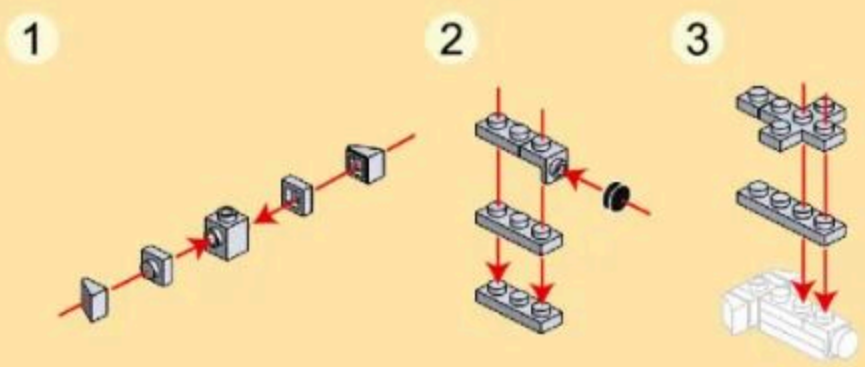

# THE 考拉 KOALA

LAND ANIMAL-THEMED BUILDING BLOCK SETS FROM WANGE

AGES 6+  
117PCS  
1614

- 8
- x2
  - x2
  - x2
  - x1
  - x2

- 9
- x1
  - x1
  - x2
  - x1
  - x1
  - x1
  - x1
  - x2
  - x3
  - x1

- 11
- x1
  - x1
  - x1
  - x1
  - x1

- 12
- x1
  - x1
  - x1
  - x1
  - x4
  - x1
  - x1
- 

- 13
- 8 + 12
- 

- 14
- 6 + 13