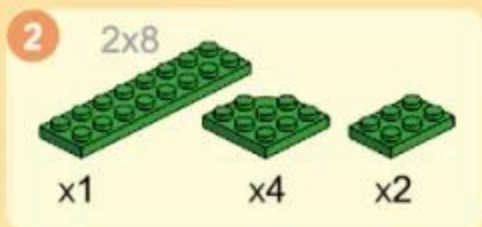

# THE 考拉 KOALA

LAND ANIMAL-THEMED BUILDING BLOCK SETS FROM WANGE

AGES 6+  
117PCS  
1614

- 8
- x2
  - x2
  - x2
  - x1
  - x2

- 9
- x1
  - x1
  - x2
  - x1
  - x1
  - x1
  - x1
  - x2
  - x3
  - x1

- 11
- x1
  - x1
  - x1
  - x1
  - x1

- 12
- x1
  - x1
  - x1
  - x1
  - x4
  - x1
  - x1
- 

- 13
- 8 + 12
- 

- 14
- 6 + 13