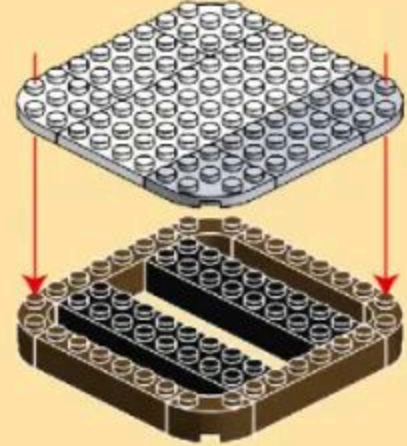

THE 狐狸 FOX

LAND ANIMAL-THEMED BUILDING BLOCK SET
FROM WANGE

AGES 6+
142PCS

1615

1

x1	x2	x4	x1
x1	x2	x2	x4

2

x1	x2	x1	x1
x1	x3	x1	x2

3

x1	x2	x1	x2
x1	x1	x1	x3

4

x1	x1	x1	x1	x1	x1	x1	x1	x1	x1	x1	x1	x1

5

x1	x1	x1	x1	x1	x1	x1	x1	x1

1

2