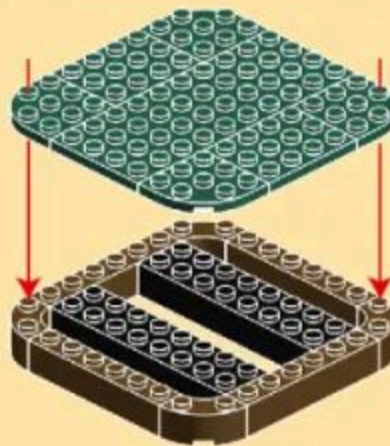

THE 袋鼠 KANGAROO

LAND ANIMAL-THEMED BUILDING BLOCK SETS FROM WANGE

AGES 6+
134PCS
1619

- 1
- 4x10 x1
 - 2x8 x2
 - 1x6 x4
 - 3x4 x2
 - x4
 - x4

- 2
- 2x8 x1
 - x1
 - x1
 - x4
 - x1

- 3
- 2x4 x1
 - x1
 - x1
 - x4
 - x1
 - x1
 - x1
 - x7
 - x3

- 4
- x1
 - x1
 - x1
 - x1
 - x2
 - x2
 - x2
 - x2
 - x2

- 5
- x1
 - x1
 - x1
 - x1
 - x1
 - x1
 - x1

- 6
- x1
 - x1
 - x4
 - x1

- 7
- 2x4 x1
 - 2x4 x1
 - x1
 - x2
 - x1
 - x1
 - x1
 - x2
 - x2
 - x1

8

x1 x2 x1 x1 x1 x2 x1 x2 x2

1 **2** **3**

9

x2 x1 x1 x1 x2 x2 x1 x2

1 **2** **3**

10

x1 x1 x1 x1 x1 x1 x1 x1

11

x1 x1 x2 x1 x1 x2 x2