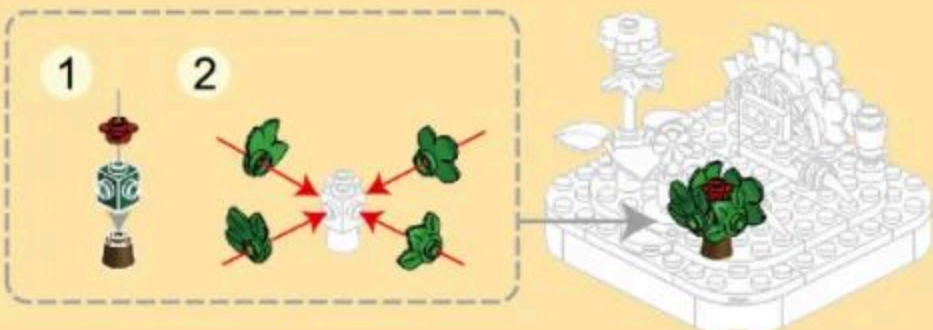

THE 袋鼠 KANGAROO

LAND ANIMAL-THEMED BUILDING BLOCK SETS FROM WANGE

AGES 6+
134PCS
1619

- 1
- 4x10 x1
 - 2x8 x2
 - 1x6 x4
 - 3x4 x2
 - x4
 - x4

- 2
- 2x8 x1
 - x1
 - x1
 - x4
 - x1

- 3
- 2x4 x1
 - x1
 - x1
 - x4
 - x1
 - x1
 - x1
 - x7
 - x3

- 4
- x1
 - x1
 - x1
 - x1
 - x2
 - x2
 - x2
 - x2
 - x2

- 5
- x1
 - x1
 - x1
 - x1
 - x1
 - x1
 - x1

- 6
- x1
 - x1
 - x4
 - x1

- 7
- 2x4 x1
 - 2x4 x1
 - x1
 - x2
 - x1
 - x1
 - x1
 - x2
 - x2
 - x1

8

x1 x2 x1 x1 x1 x2 x1 x2 x2

1 **2** **3**

9

x2 x1 x1 x1 x2 x2 x1 x2

1 **2** **3**

10

x1 x1 x1 x1 x1 x1 x1 x1

11

x1 x1 x2 x1 x1 x2 x2