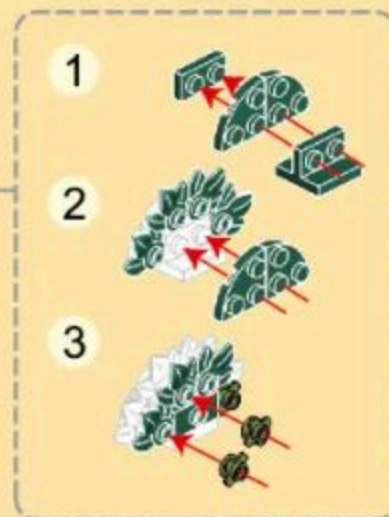

THE 袋鼠 KANGAROO

LAND ANIMAL-THEMED BUILDING BLOCK SETS FROM WANGE

AGES 6+
134PCS
1619

- 1
- 4x10 x1
 - 2x8 x2
 - 1x6 x4
 - 3x4 x2
 - x4
 - x4

- 2
- 2x8 x1
 - x1
 - x1
 - x4
 - x1

- 3
- 2x4 x1
 - x1
 - x1
 - x4
 - x1
 - x1
 - x1
 - x7
 - x3

- 4
- x1
 - x1
 - x1
 - x1
 - x2
 - x2
 - x2
 - x2
 - x2

- 5
- x1
 - x1
 - x1
 - x1
 - x1
 - x1
 - x1

- 6
- x1
 - x1
 - x4
 - x1

- 7
- 2x4 x1
 - 2x4 x1
 - x1
 - x2
 - x1
 - x1
 - x1
 - x2
 - x2
 - x1

8

x1 x2 x1 x1 x1 x2 x1 x2 x2

1 **2** **3**

9

x2 x1 x1 x1 x2 x2 x1 x2

1 **2** **3**

10

x1 x1 x1 x1 x1 x1 x1 x1

11

x1 x1 x2 x1 x1 x2 x2