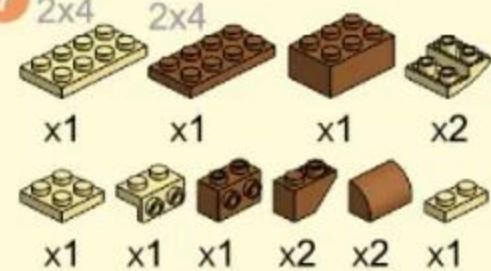

THE 袋鼠 KANGAROO

LAND ANIMAL-THEMED BUILDING BLOCK SETS FROM WANGE

AGES 6+
134PCS
1619

- 1
- 4x10 x1
 - 2x8 x2
 - 1x6 x4
 - 3x4 x2
 - x4
 - x4

- 2
- 2x8 x1
 - x1
 - x1
 - x4
 - x1

- 3
- 2x4 x1
 - x1
 - x1
 - x4
 - x1
 - x1
 - x1
 - x7
 - x3

- 4
- x1
 - x1
 - x1
 - x1
 - x2
 - x2
 - x2
 - x2
 - x2

- 5
- x1
 - x1
 - x1
 - x1
 - x1
 - x1
 - x1

- 6
- x1
 - x1
 - x4
 - x1

- 7
- 2x4 x1
 - 2x4 x1
 - x1
 - x2
 - x1
 - x1
 - x1
 - x2
 - x2
 - x1

8

x1 x2 x1 x1 x1 x2 x1 x2 x2

1 **2** **3**

9

x2 x1 x1 x1 x2 x2 x1 x2

1 **2** **3**

10

x1 x1 x1 x1 x1 x1 x1 x1

11

x1 x1 x2 x1 x1 x2 x2