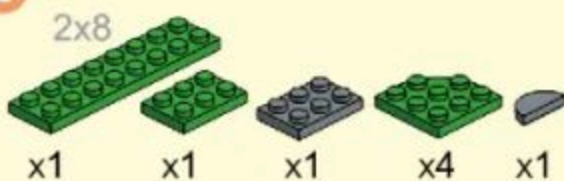

THE 袋鼠 KANGAROO

LAND ANIMAL-THEMED BUILDING BLOCK SETS FROM WANGE

AGES 6+
134PCS
1619

- 1
- 4x10 x1
 - 2x8 x2
 - 1x6 x4
 - 3x4 x2
 - x4
 - x4

- 2
- 2x8 x1
 - x1
 - x1
 - x4
 - x1

- 3
- 2x4 x1
 - x1
 - x1
 - x4
 - x1
 - x1
 - x1
 - x7
 - x3

- 4
- x1
 - x1
 - x1
 - x1
 - x2
 - x2
 - x2
 - x2
 - x2

- 5
- x1
 - x1
 - x1
 - x1
 - x1
 - x1
 - x1

- 6
- x1
 - x1
 - x4
 - x1

- 7
- 2x4 x1
 - 2x4 x1
 - x1
 - x2
 - x1
 - x1
 - x1
 - x2
 - x2
 - x1

8

x1 x2 x1 x1 x1 x2 x1 x2 x2