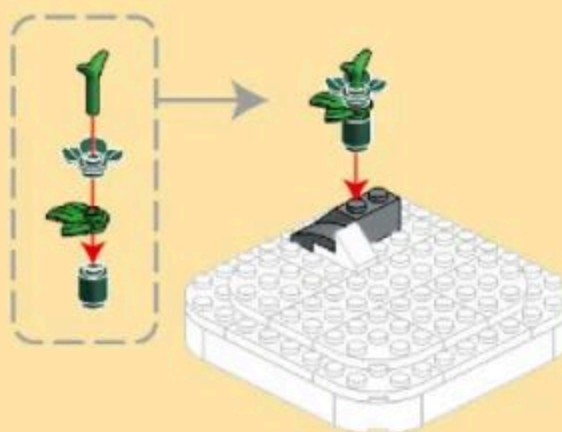

THE 红熊猫 RED PANDA

LAND ANIMAL-THEMED BUILDING BLOCK SETS
FROM WANGE

AGES 6+
125PCS
1620

- 1
- 4x10 x1
 - 2x8 x2
 - 1x6 x4
 - 3x4 x2
 - x4
 - x4

- 3
- x1
 - x1
 - x1
 - x1
 - x1
 - x1

- 5
- x1
 - x1
 - x4
 - x1
 - x1

- 6
- 2x6 x1
 - x2
 - x1
 - 1x4 x1
 - x1
 - x2
 - x1
 - x1
 - x1
 - x1
 - x4
 - x2
 - x2
 - x2