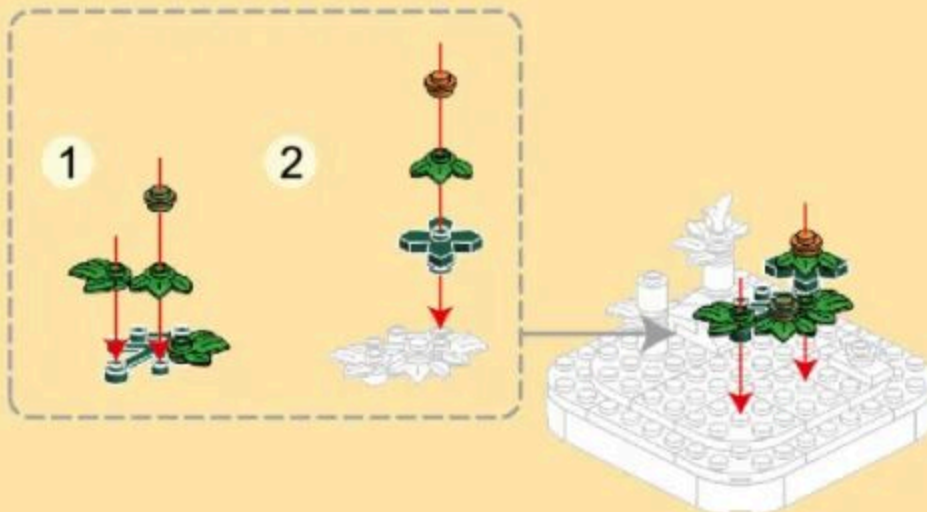

THE 红熊猫 RED PANDA

LAND ANIMAL-THEMED BUILDING BLOCK SETS
FROM WANGE

AGES 6+
125PCS
1620

- 1
- 4x10 x1
 - 2x8 x2
 - 1x6 x4
 - 3x4 x2
 - x4
 - x4

- 3
- x1
 - x1
 - x1
 - x1
 - x1
 - x1

- 5
- x1
 - x1
 - x4
 - x1
 - x1

- 6
- 2x6 x1
 - x2
 - x1
 - 1x4 x1
 - x1
 - x2
 - x1
 - x1
 - x1
 - x1
 - x4
 - x2
 - x2
 - x2