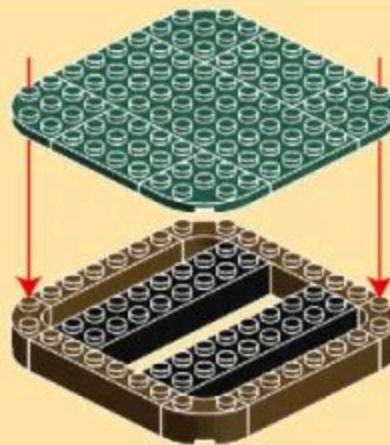

THE 红熊猫 RED PANDA

LAND ANIMAL-THEMED BUILDING BLOCK SETS
FROM WANGE

AGES 6+
125PCS
1620

- 1
- 4x10 x1
 - 2x8 x2
 - 1x6 x4
 - 3x4 x2
 - x4
 - x4

- 3
- x1
 - x1
 - x1
 - x1
 - x1
 - x1

- 5
- x1
 - x1
 - x4
 - x1
 - x1

- 6
- 2x6 x1
 - x2
 - x1
 - 1x4 x1
 - x1
 - x2
 - x1
 - x1
 - x1
 - x1
 - x4
 - x2
 - x2
 - x2