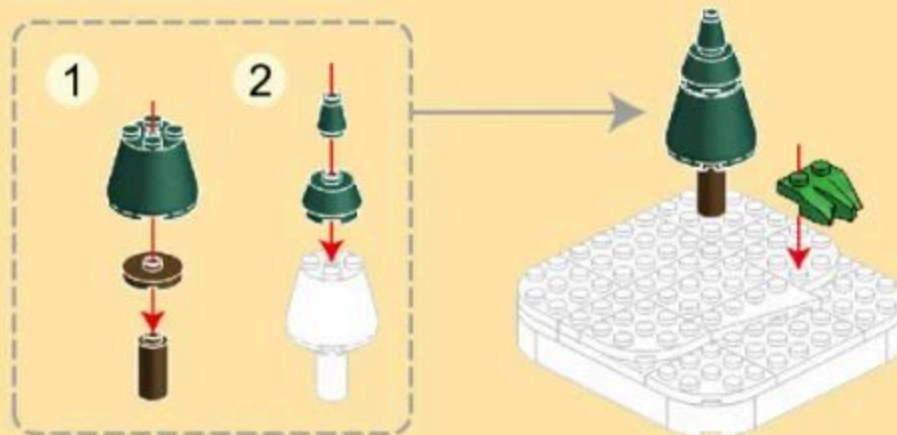

# THE 犀牛 RHINOCEROS

LAND ANIMAL-THEMED BUILDING BLOCK SETS  
FROM WANGE

AGES 6+  
143PCS  
1621

- 1
- 4x10 x1
  - 2x8 x2
  - 1x6 x4
  - 3x4 x2
  - 3x4 x4
  - 1x2 x4

- 2
- 1x10 x1
  - 3x4 x1
  - 3x4 x4
  - 3x4 x1
  - 3x4 x1

- 3
- Dark green cone x1
  - Dark brown pin x1
  - Dark green leaf x1
  - Dark green bush x1
  - Dark brown bush x1
  - Dark green bush x1

- 4
- Dark grey bush x1
  - Dark brown bush x1
  - Dark brown bush x1
  - Dark grey bush x1
  - Dark green bush x1
  - Dark green bush x1
  - Dark green bush x1
  - Dark green bush x1
  - Dark brown bush x1
  - Dark brown bush x1