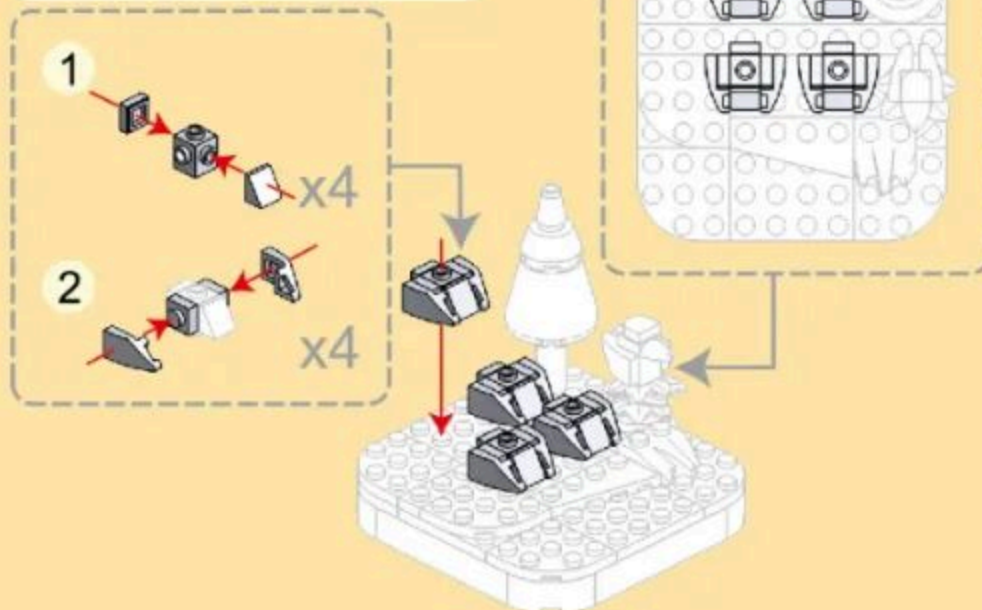

1. 5
2. Dark grey bush x4
   - Dark grey bush x4
   - Dark grey bush x4
   - Dark grey bush x4
   - Dark grey bush x8
   - Dark grey bush x4