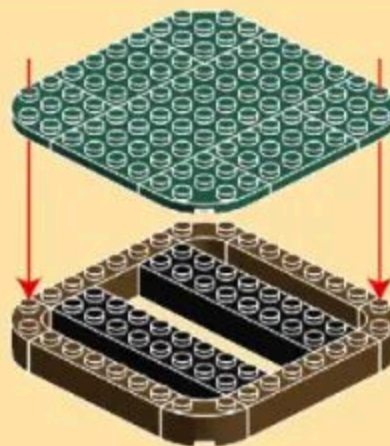

# THE 犀牛 RHINOCEROS

LAND ANIMAL-THEMED BUILDING BLOCK SETS  
FROM WANGE

AGES 6+  
143PCS  
1621

- 1
- 4x10 x1
  - 2x8 x2
  - 1x6 x4
  - 3x4 x2
  - 3x4 x4
  - 1x2 x4

- 2
- 1x10 x1
  - 3x4 x1
  - 3x4 x4
  - 3x4 x1
  - 3x4 x1

- 3
- Dark green cone x1
  - Dark brown pin x1
  - Dark green leaf x1
  - Dark green bush x1
  - Dark brown bush x1
  - Dark green bush x1

- 4
- Dark grey bush x1
  - Dark brown bush x1
  - Dark brown bush x1
  - Dark grey bush x1
  - Dark green bush x1
  - Dark green bush x1
  - Dark green bush x1
  - Dark green bush x1
  - Dark brown bush x1
  - Dark brown bush x1

- 5
- Dark grey bush x4
  - Dark grey bush x4
  - Dark grey bush x4
  - Dark grey bush x4
  - Dark grey bush x8
  - Dark grey bush x4

- 6
- Dark grey bush x1
  - Dark green bush x6
  - Dark green bush x1
  - Dark green bush x1
  - Dark brown bush x1
  - Dark brown bush x1