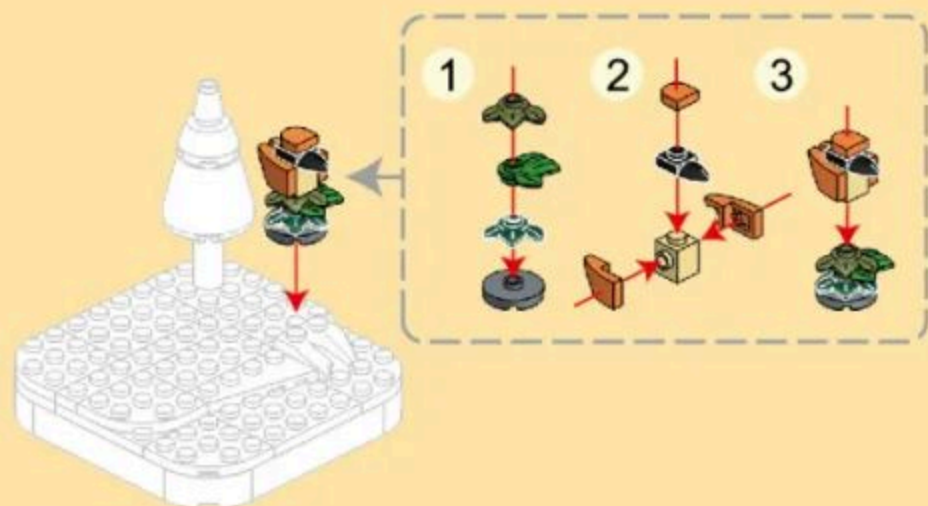

# THE 犀牛 RHINOCEROS

LAND ANIMAL-THEMED BUILDING BLOCK SETS  
FROM WANGE

AGES 6+  
143PCS  
1621

- 1
- 4x10 x1
  - 2x8 x2
  - 1x6 x4
  - 3x4 x2
  - 3x4 x4
  - 1x2 x4

- 2
- 1x10 x1
  - 3x4 x1
  - 3x4 x4
  - 3x4 x1
  - 3x4 x1

- 3
- Dark green cone x1
  - Dark brown pin x1
  - Dark green leaf x1
  - Dark green bush x1
  - Dark brown bush x1
  - Dark green bush x1

- 4
- Dark grey bush x1
  - Dark brown bush x1
  - Dark brown bush x1
  - Dark grey bush x1
  - Dark green bush x1
  - Dark green bush x1
  - Dark green bush x1
  - Dark green bush x1
  - Dark brown bush x1
  - Dark brown bush x1