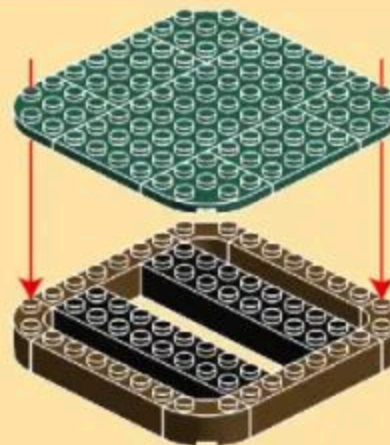

THE 松鼠 SQUIRREL

LAND ANIMAL-THEMED BUILDING BLOCK SETS
FROM WANGE

AGES 6+
133PCS
1622

- 1
- 4x10 x1
 - 2x8 x2
 - 1x6 x4
 - 3x4 x2
 - 3x4 x4
 - 1x2 x4

- 2
- 1x8 x1
 - 1x8 x1
 - 3x4 x1
 - 3x4 x3
 - 1x2 x1
 - 1x2 x1
 - 1x2 x1
 - 1x2 x1
 - 1x2 x1
 - 1x2 x1

- 3
- 1x2 x1
 - 1x2 x1
 - 1x2 x1
 - 1x2 x1
 - 1x2 x1
 - 1x2 x2
 - 1x2 x1
 - 1x2 x1

- 4
- 1x2 x1
 - 1x2 x1
 - 1x2 x1
 - 1x2 x1
 - 1x2 x1
 - 1x2 x1
 - 1x2 x1
 - 1x2 x1

- 5
- 1x2 x2
 - 1x2 x1
 - 1x2 x1
 - 1x2 x1

- 6
- 1x2 x1
 - 1x2 x1
 - 1x2 x1
 - 1x2 x1
 - 1x2 x1
 - 1x2 x1

- 7
- 1x2 x1
 - 1x2 x1
 - 1x2 x1
 - 1x2 x1
 - 1x2 x1
 - 1x2 x2
 - 1x2 x1
 - 1x2 x2
 - 1x2 x2

8

x2 x2 x2 x2 x2

9

x1 x1 x1 x1 x1 x1 x2 x1 x2 x1 x1