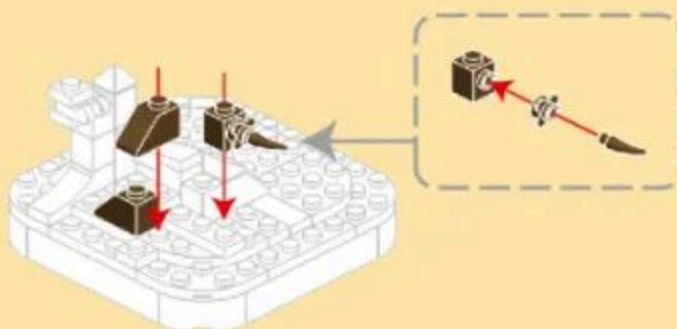

THE 松鼠 SQUIRREL

LAND ANIMAL-THEMED BUILDING BLOCK SETS
FROM WANGE

AGES 6+
133PCS
1622

- 1
- 4x10 x1
 - 2x8 x2
 - 1x6 x4
 - 3x4 x2
 - 3x4 x4
 - 1x2 x4

- 2
- 1x8 x1
 - 1x8 x1
 - 3x4 x1
 - 3x4 x3
 - 1x2 x1
 - 1x2 x1
 - 1x2 x1
 - 1x2 x1
 - 1x2 x1
 - 1x2 x1

- 3
- 1x2 x1
 - 1x2 x1
 - 1x2 x1
 - 1x2 x1
 - 1x2 x1
 - 1x2 x2
 - 1x2 x1
 - 1x2 x1

- 4
- 1x2 x1
 - 1x2 x1
 - 1x2 x1
 - 1x2 x1
 - 1x2 x1
 - 1x2 x1
 - 1x2 x1
 - 1x2 x1

- 5
- 1x2 x2
 - 1x2 x1
 - 1x2 x1
 - 1x2 x1