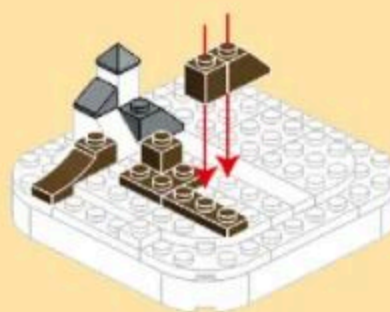

THE 松鼠 SQUIRREL

LAND ANIMAL-THEMED BUILDING BLOCK SETS
FROM WANGE

AGES 6+
133PCS
1622

- 1
- 4x10 x1
 - 2x8 x2
 - 1x6 x4
 - 3x4 x2
 - 3x4 x4
 - 1x2 x4

- 2
- 1x8 x1
 - 1x8 x1
 - 3x4 x1
 - 3x4 x3
 - 1x2 x1
 - 1x2 x1
 - 1x2 x1
 - 1x2 x1
 - 1x2 x1
 - 1x2 x1

- 3
- 1x2 x1
 - 1x2 x1
 - 1x2 x1
 - 1x2 x1
 - 1x2 x1
 - 1x2 x2
 - 1x2 x1
 - 1x2 x1

- 4
- 1x2 x1
 - 1x2 x1
 - 1x2 x1
 - 1x2 x1
 - 1x2 x1
 - 1x2 x1
 - 1x2 x1
 - 1x2 x1

- 5
- 1x2 x2
 - 1x2 x1
 - 1x2 x1
 - 1x2 x1

- 6
- 1x2 x1
 - 1x2 x1
 - 1x2 x1
 - 1x2 x1
 - 1x2 x1
 - 1x2 x1

- 7
- 1x2 x1
 - 1x2 x1
 - 1x2 x1
 - 1x2 x1
 - 1x2 x1
 - 1x2 x2
 - 1x2 x1
 - 1x2 x2
 - 1x2 x2

8

x2 x2 x2 x2 x2

9

x1 x1 x1 x1 x1 x1 x2 x1 x2 x1 x1