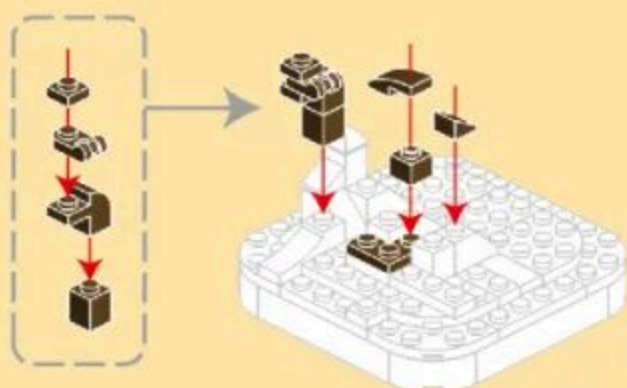

THE 松鼠 SQUIRREL

LAND ANIMAL-THEMED BUILDING BLOCK SETS
FROM WANGE

AGES 6+
133PCS
1622

- 1
- 4x10 x1
 - 2x8 x2
 - 1x6 x4
 - 3x4 x2
 - 3x4 x4
 - 1x2 x4

- 2
- 1x8 x1
 - 1x8 x1
 - 3x4 x1
 - 3x4 x3
 - 1x2 x1
 - 1x2 x1
 - 1x2 x1
 - 1x2 x1
 - 1x2 x1
 - 1x2 x1

- 3
- 1x2 x1
 - 1x2 x1
 - 1x2 x1
 - 1x2 x1
 - 1x2 x1
 - 1x2 x2
 - 1x2 x1
 - 1x2 x1

- 4
- 1x2 x1
 - 1x2 x1
 - 1x2 x1
 - 1x2 x1
 - 1x2 x1
 - 1x2 x1
 - 1x2 x1
 - 1x2 x1

- 5
- 1x2 x2
 - 1x2 x1
 - 1x2 x1
 - 1x2 x1