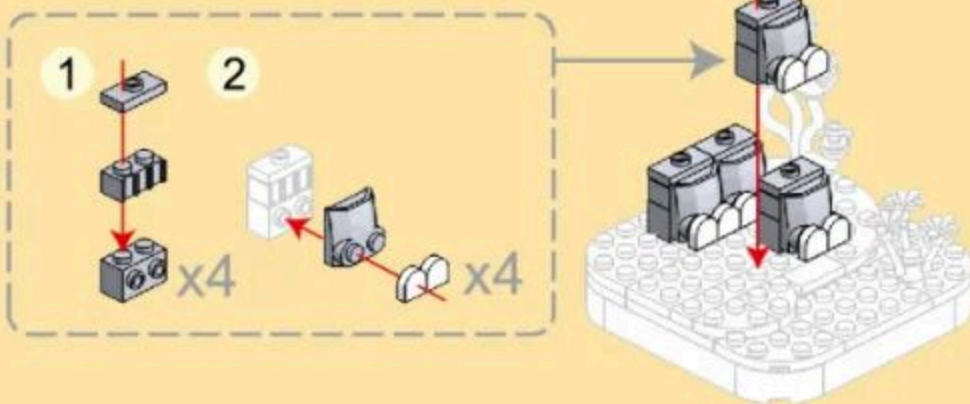

THE 大象 ELEPHANT

LAND ANIMAL-THEMED BUILDING BLOCK SETS FROM WANGE

AGES 6+
139PCS
1623

- 1
- 4x10 x1
 - 2x8 x2
 - 1x6 x4
 - 3x4 x2
 - 3x4 x4
 - 1x2 x4

- 2
- 2x6 x1
 - 1x6 x1
 - 3x4 x1
 - 3x4 x1
 - 3x4 x2
 - 2x2 x2
 - 1x2 x1

- 3
- 1x1 x1
 - 1x1 x1
 - 1x1 x1
 - 1x1 x1
 - 1x1 x3
 - 1x1 x1
 - 1x1 x1
 - 1x1 x2

- 4
- 1x1 x4
 - 1x1 x4
 - 1x1 x4
 - 1x1 x4
 - 1x1 x8

- 5
- 1x1 x1
 - 1x1 x1
 - 1x1 x1
 - 1x1 x1
 - 1x1 x1

- 6
- 3x4 x1
 - 2x3 x1
 - 1x2 x2
 - 1x2 x1
 - 1x2 x1
 - 1x2 x1
 - 1x2 x1