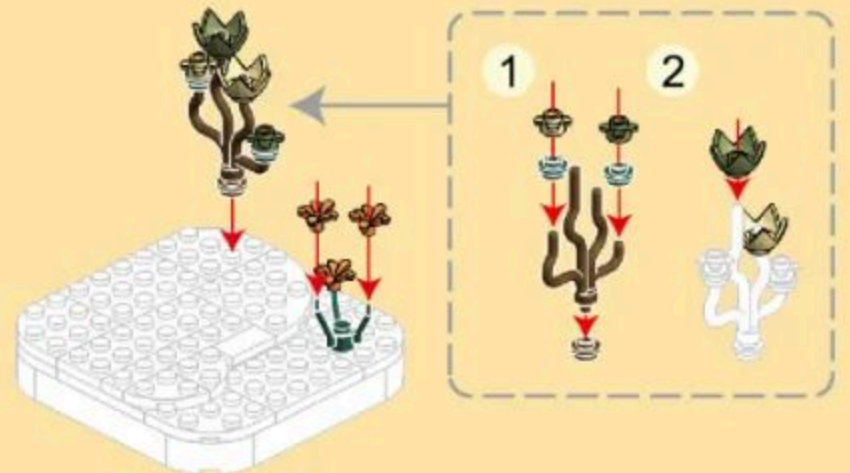

THE 大象 ELEPHANT

LAND ANIMAL-THEMED BUILDING BLOCK SETS FROM WANGE

AGES 6+
139PCS
1623

- 1
- 4x10 x1
 - 2x8 x2
 - 1x6 x4
 - 3x4 x2
 - 3x4 x4
 - 1x2 x4

- 2
- 2x6 x1
 - 1x6 x1
 - 3x4 x1
 - 3x4 x1
 - 3x4 x2
 - 2x2 x2
 - 1x2 x1

- 3
- 1x1 x1
 - 1x1 x1
 - 1x1 x1
 - 1x1 x1
 - 1x1 x3
 - 1x1 x1
 - 1x1 x1
 - 1x1 x2

- 4
- 1x1 x4
 - 1x1 x4
 - 1x1 x4
 - 1x1 x4
 - 1x1 x8

- 5
- 1x1 x1
 - 1x1 x1
 - 1x1 x1
 - 1x1 x1
 - 1x1 x1

- 6
- 3x4 x1
 - 2x3 x1
 - 1x2 x2
 - 1x2 x1
 - 1x2 x1
 - 1x2 x1
 - 1x2 x1