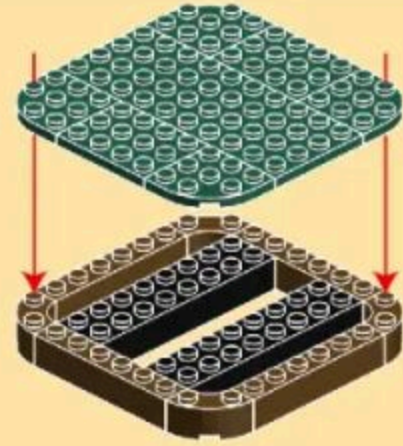

THE 狐猴 LEMUR

LAND ANIMAL-THEMED BUILDING BLOCK SETS FROM WANGE

AGES 6+
131PCS
1624

9 6 + 8

10
x1 x1 x1 x2 x1 x2 x2

11
x1 x1 x1 x3 x2 x1 x2

12 9 + 11

13
x1 x2 x1 x1 x1 x1

14
x1 x1 x2 x1 x1 x1 x1

15
x4 x4 x7 x1 x1

16 14 + 15

17 5 + 16