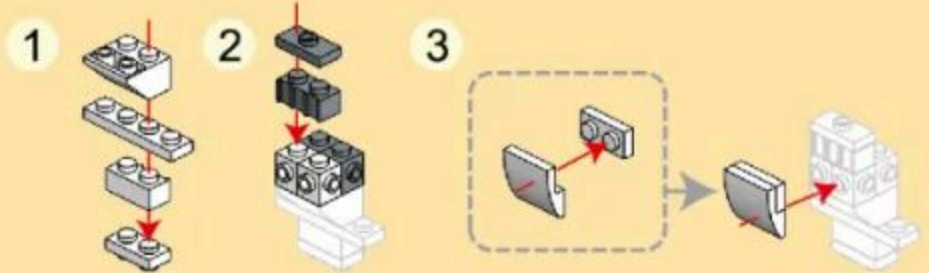

THE 狐猴 LEMUR

LAND ANIMAL-THEMED BUILDING BLOCK SETS FROM WANGE

AGES 6+
131PCS
1624

9 6 + 8

10
x1 x1 x1 x2 x1 x2 x2

11
x1 x1 x1 x3 x2 x1 x2

12 9 + 11

13
x1 x2 x1 x1 x1 x1

14
x1 x1 x2 x1 x1 x1 x1

15
x4 x4 x7 x1 x1

16 14 + 15

17 5 + 16