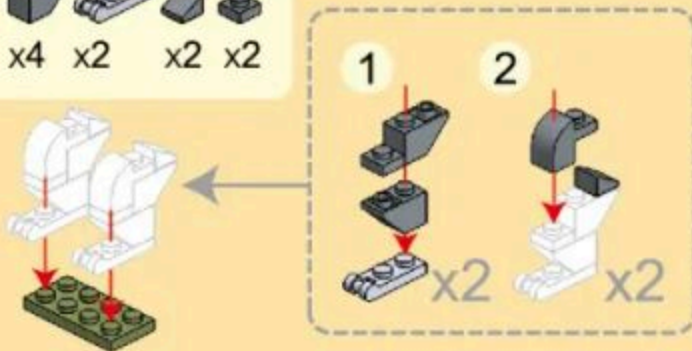

THE 狐猴 LEMUR

LAND ANIMAL-THEMED BUILDING BLOCK SETS FROM WANGE

AGES 6+
131PCS
1624

9 6 + 8

10
x1 x1 x1 x2 x1 x2 x2

11
x1 x1 x1 x3 x2 x1 x2

12 9 + 11

13
x1 x2 x1 x1 x1 x1