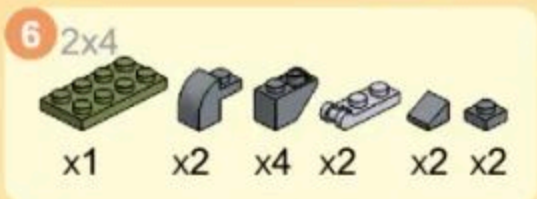

THE 狐猴 LEMUR

LAND ANIMAL-THEMED BUILDING BLOCK SETS FROM WANGE

AGES 6+
131PCS
1624

9 6 + 8

10
x1 x1 x1 x2 x1 x2 x2

11
x1 x1 x1 x3 x2 x1 x2

12 9 + 11

13
x1 x2 x1 x1 x1 x1

14
x1 x1 x2 x1 x1 x1 x1

15
x4 x4 x7 x1 x1

16 14 + 15

17 5 + 16