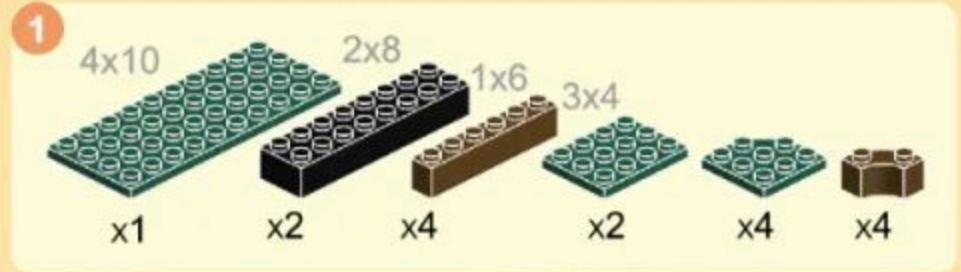

THE 狐猴 LEMUR

LAND ANIMAL-THEMED BUILDING BLOCK SETS FROM WANGE

AGES 6+
131PCS
1624

9 6 + 8

10
x1 x1 x1 x2 x1 x2 x2

11
x1 x1 x1 x3 x2 x1 x2

12 9 + 11

13
x1 x2 x1 x1 x1 x1

14
x1 x1 x2 x1 x1 x1 x1

15
x4 x4 x7 x1 x1

16 14 + 15

17 5 + 16