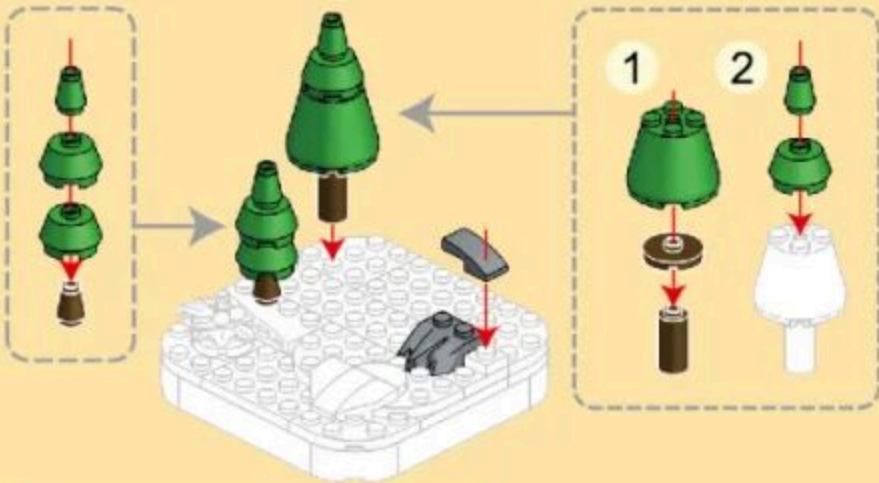

THE 狐猴 LEMUR

LAND ANIMAL-THEMED BUILDING BLOCK SETS FROM WANGE

AGES 6+
131PCS
1624

9 6 + 8

10
x1 x1 x1 x2 x1 x2 x2

11
x1 x1 x1 x3 x2 x1 x2

12 9 + 11

13
x1 x2 x1 x1 x1 x1