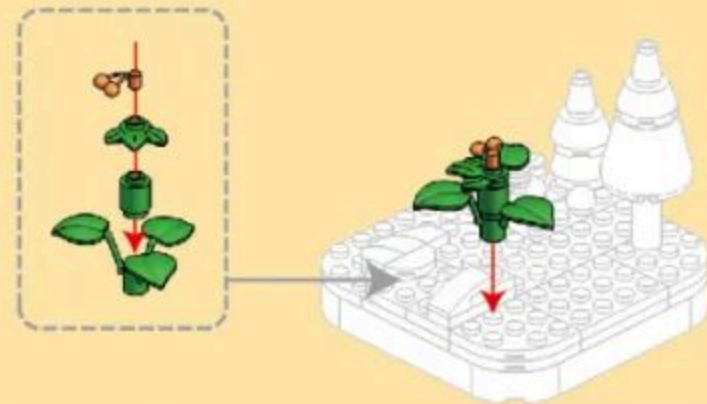

THE 狐猴 LEMUR

LAND ANIMAL-THEMED BUILDING BLOCK SETS FROM WANGE

AGES 6+
131PCS
1624

9 6 + 8

10
x1 x1 x1 x2 x1 x2 x2

11
x1 x1 x1 x3 x2 x1 x2

12 9 + 11

13
x1 x2 x1 x1 x1 x1

14
x1 x1 x2 x1 x1 x1 x1

15
x4 x4 x7 x1 x1

16 14 + 15

17 5 + 16