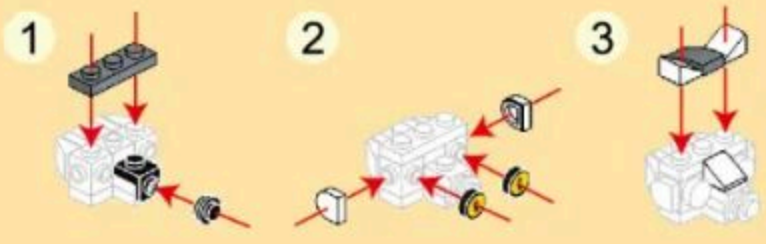

THE 狐猴 LEMUR

LAND ANIMAL-THEMED BUILDING BLOCK SETS FROM WANGE

AGES 6+
131PCS
1624

9 6 + 8

10
x1 x1 x1 x2 x1 x2 x2

11
x1 x1 x1 x3 x2 x1 x2

12 9 + 11

13
x1 x2 x1 x1 x1 x1