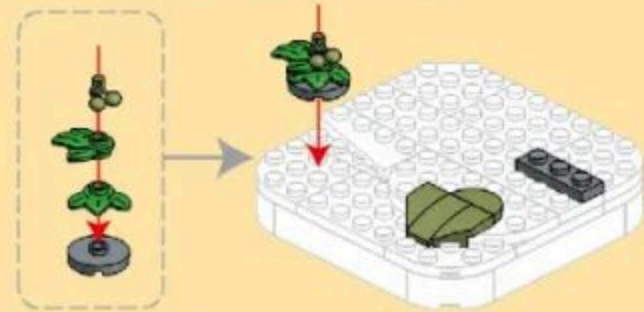

THE 狐猴 LEMUR

LAND ANIMAL-THEMED BUILDING BLOCK SETS FROM WANGE

AGES 6+
131PCS
1624

9 6 + 8

10
x1 x1 x1 x2 x1 x2 x2

11
x1 x1 x1 x3 x2 x1 x2

12 9 + 11

13
x1 x2 x1 x1 x1 x1

14
x1 x1 x2 x1 x1 x1 x1

15
x4 x4 x7 x1 x1

16 14 + 15

17 5 + 16