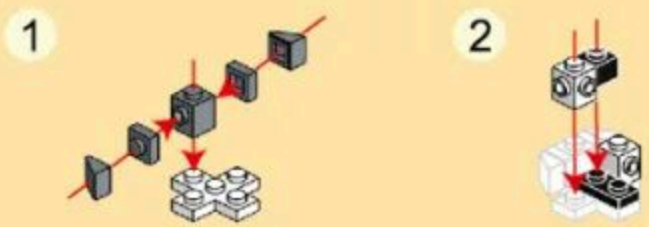

THE 狐猴 LEMUR

LAND ANIMAL-THEMED BUILDING BLOCK SETS FROM WANGE

AGES 6+
131PCS
1624

9 6 + 8

10
x1 x1 x1 x2 x1 x2 x2

11
x1 x1 x1 x3 x2 x1 x2

12 9 + 11

13
x1 x2 x1 x1 x1 x1