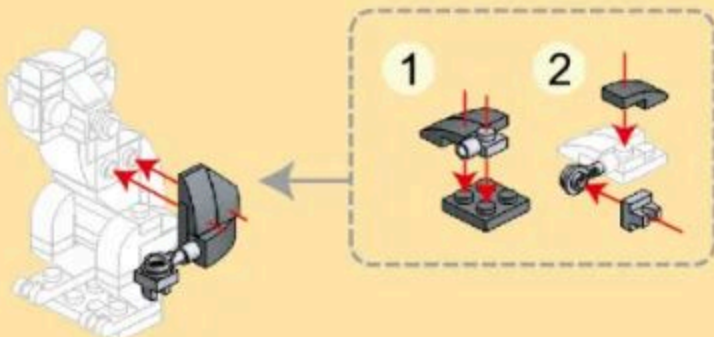

THE 狐猴 LEMUR

LAND ANIMAL-THEMED BUILDING BLOCK SETS FROM WANGE

AGES 6+
131PCS
1624

9 6 + 8

10
x1 x1 x1 x2 x1 x2 x2

11
x1 x1 x1 x3 x2 x1 x2

12 9 + 11

13
x1 x2 x1 x1 x1 x1