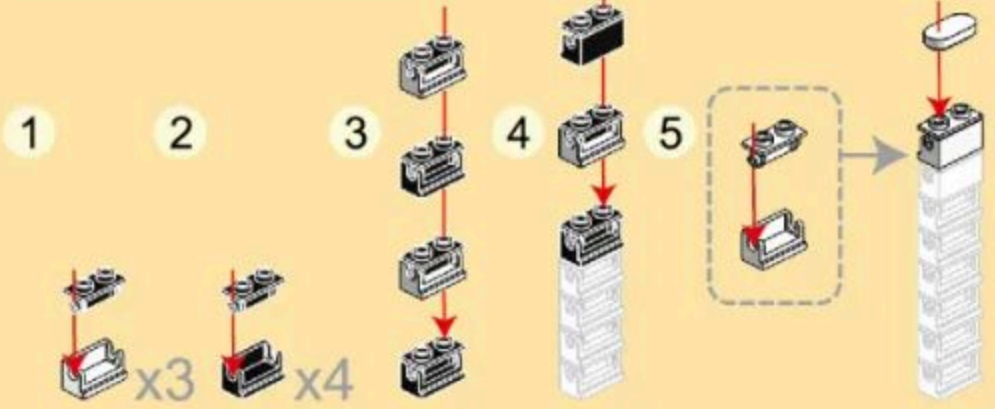

THE 狐猴 LEMUR

LAND ANIMAL-THEMED BUILDING BLOCK SETS FROM WANGE

AGES 6+
131PCS
1624

9 6 + 8

10
x1 x1 x1 x2 x1 x2 x2

11
x1 x1 x1 x3 x2 x1 x2

12 9 + 11

13
x1 x2 x1 x1 x1 x1

14
x1 x1 x2 x1 x1 x1 x1

15
x4 x4 x7 x1 x1

16 14 + 15

17 5 + 16