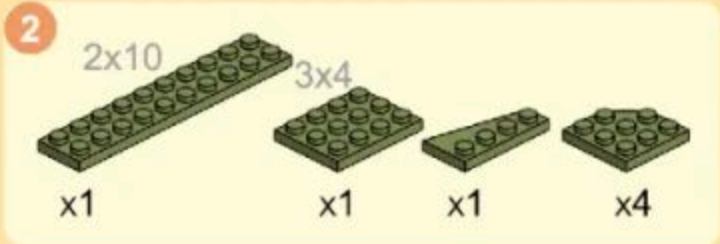

THE 狐猴 LEMUR

LAND ANIMAL-THEMED BUILDING BLOCK SETS FROM WANGE

AGES 6+
131PCS
1624

9 6 + 8

10
x1 x1 x1 x2 x1 x2 x2

11
x1 x1 x1 x3 x2 x1 x2

12 9 + 11

13
x1 x2 x1 x1 x1 x1

14
x1 x1 x2 x1 x1 x1 x1

15
x4 x4 x7 x1 x1

16 14 + 15

17 5 + 16