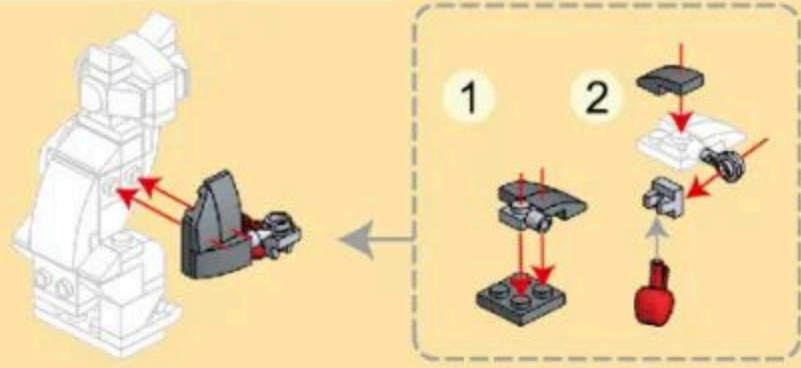

14
x1 x1 x2 x1 x1 x1 x1