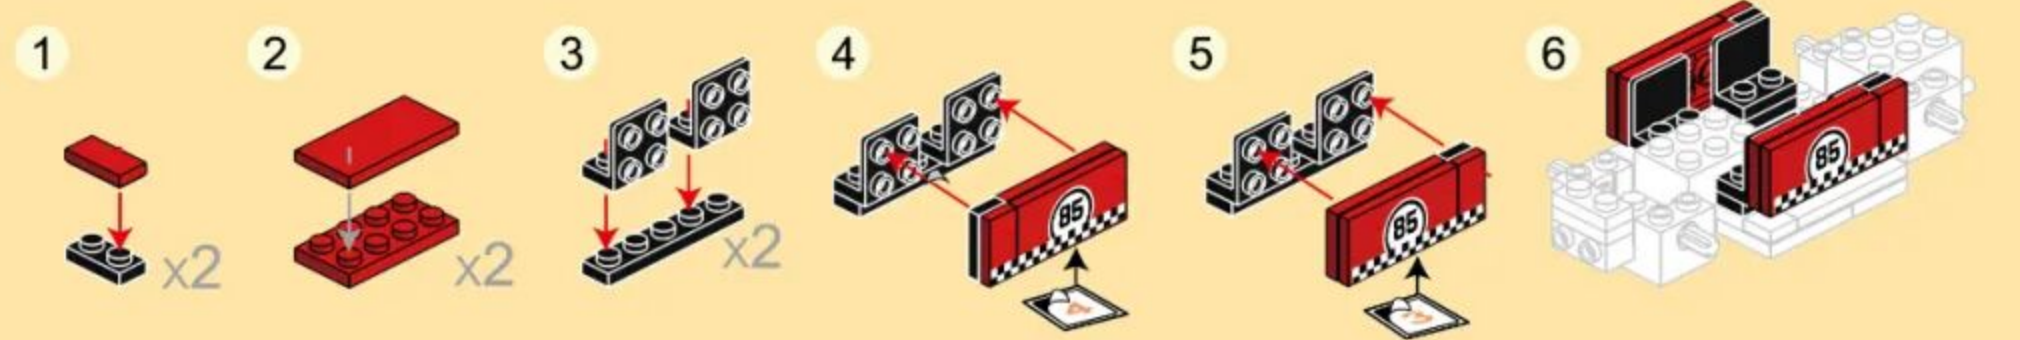

SUPERCAR

2885

6+ | 115 PCS

1

2

3

4

5

6

- 7
- Red 1x3 Technic Beam: x1
 - Black 1x3 Technic Beam: x3
 - Red 1x2 Technic Beam: x2
 - White 1x2 Technic Beam: x2
 - Grey 1x2 Technic Beam: x2
 - White 1x1 Technic Beam: x1
 - Red 1x1 Technic Pin: x2

- 8
- Red 1x1 Technic Pin: x2
 - Red 1x1 Technic Pin: x4
 - Red 1x1 Technic Pin: x2
 - Grey 1x1 Technic Pin: x2

- 9
- Grey 1x3 Technic Beam: x2
 - Grey 1x2 Technic Beam: x2
 - Grey 1x2 Technic Beam: x2
 - Black 1x2 Technic Beam: x2
 - Red 1x1 Technic Pin: x2
 - Red 1x1 Technic Pin: x2

- 10
- White 1x10 Technic Plate: x1
 - Red 1x3 Technic Beam: x1
 - Red 1x3 Technic Beam: x1
 - Black 1x3 Technic Beam: x1
 - Red 1x2 Technic Beam: x2
 - White 1x1 Technic Pin: x2

- 11
- Grey 1x3 Technic Beam: x1
 - Black 1x3 Technic Beam: x1
 - White 1x2 Technic Beam: x2
 - Black 1x2 Technic Beam: x1
 - White 1x2 Technic Beam: x1
 - White 1x1 Technic Pin: x2