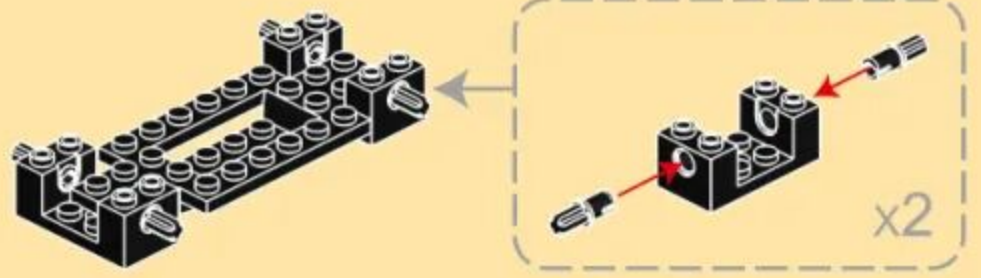

SUPERCAR

2885

6+ | 115 PCS

1

2

3

4

5

6

- 7
- Red 1x3 Technic Beam: x1
 - Black 1x3 Technic Beam: x3
 - Red 1x2 Technic Beam: x2
 - White 1x2 Technic Beam: x2
 - Grey 1x2 Technic Beam: x2
 - White 1x1 Technic Beam: x1
 - Red 1x1 Technic Pin: x2

- 8
- Red 1x1 Technic Pin: x2
 - Red 1x1 Technic Pin: x4
 - Red 1x1 Technic Pin: x2
 - Grey 1x1 Technic Pin: x2

- 9
- Grey 1x3 Technic Beam: x2
 - Grey 1x2 Technic Beam: x2
 - Grey 1x2 Technic Beam: x2
 - Black 1x2 Technic Beam: x2
 - Red 1x1 Technic Pin: x2
 - Red 1x1 Technic Pin: x2