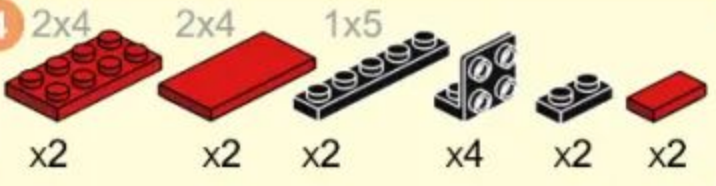

SUPERCAR

2885

6+ | 115 PCS

1

2

3

4

5

6

- 7
- Red 1x3 Technic Beam: x1
 - Black 1x3 Technic Beam: x3
 - Red 1x2 Technic Beam: x2
 - White 1x2 Technic Beam: x2
 - Grey 1x2 Technic Beam: x2
 - White 1x1 Technic Beam: x1
 - Red 1x1 Technic Pin: x2

- 8
- Red 1x1 Technic Pin: x2
 - Red 1x1 Technic Pin: x4
 - Red 1x1 Technic Pin: x2
 - Grey 1x1 Technic Pin: x2

- 9
- Grey 1x3 Technic Beam: x2
 - Grey 1x2 Technic Beam: x2
 - Grey 1x2 Technic Beam: x2
 - Black 1x2 Technic Beam: x2
 - Red 1x1 Technic Pin: x2
 - Red 1x1 Technic Pin: x2