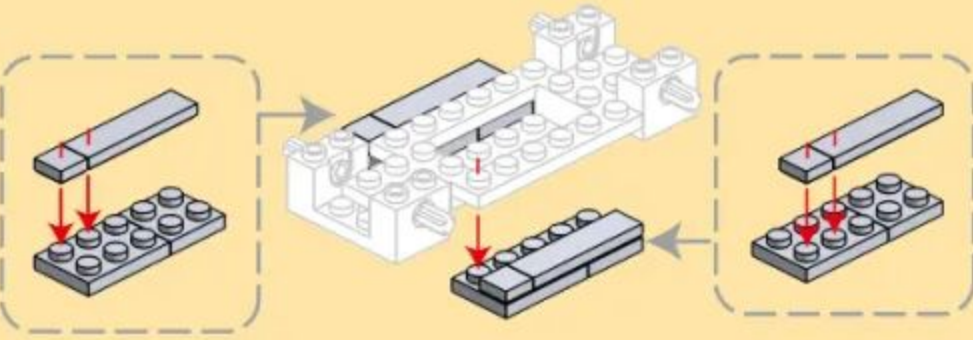

SUPERCAR

2885

6+ | 115 PCS

1

2

3

4

5

6

- 7
- Red 1x3 Technic Beam: x1
 - Black 1x3 Technic Beam: x3
 - Red 1x2 Technic Beam: x2
 - White 1x2 Technic Beam: x2
 - Grey 1x2 Technic Beam: x2
 - White 1x1 Technic Beam: x1
 - Red 1x1 Technic Pin: x2

- 8
- Red 1x1 Technic Pin: x2
 - Red 1x1 Technic Pin: x4
 - Red 1x1 Technic Pin: x2
 - Grey 1x1 Technic Pin: x2

- 9
- Grey 1x3 Technic Beam: x2
 - Grey 1x2 Technic Beam: x2
 - Grey 1x2 Technic Beam: x2
 - Black 1x2 Technic Beam: x2
 - Red 1x1 Technic Pin: x2
 - Red 1x1 Technic Pin: x2