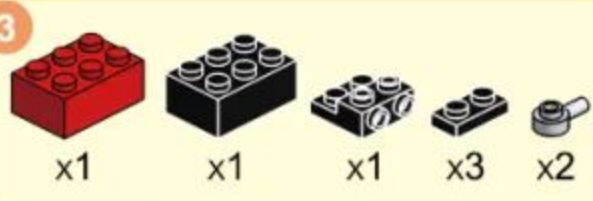

SUPERCAR

2885

6+ | 115 PCS

1

2

3

4

5

6

- 7
- Red 1x3 Technic Beam: x1
 - Black 1x3 Technic Beam: x3
 - Red 1x2 Technic Beam: x2
 - White 1x2 Technic Beam: x2
 - Grey 1x2 Technic Beam: x2
 - White 1x1 Technic Beam: x1
 - Red 1x1 Technic Pin: x2

- 8
- Red 1x1 Technic Pin: x2
 - Red 1x1 Technic Pin: x4
 - Red 1x1 Technic Pin: x2
 - Grey 1x1 Technic Pin: x2

- 9
- Grey 1x3 Technic Beam: x2
 - Grey 1x2 Technic Beam: x2
 - Grey 1x2 Technic Beam: x2
 - Black 1x2 Technic Beam: x2
 - Red 1x1 Technic Pin: x2
 - Red 1x1 Technic Pin: x2

- 10
- White 1x10 Technic Plate: x1
 - Red 1x3 Technic Beam: x1
 - Red 1x3 Technic Beam: x1
 - Black 1x3 Technic Beam: x1
 - Red 1x2 Technic Beam: x2
 - White 1x1 Technic Pin: x2

- 11
- Grey 1x3 Technic Beam: x1
 - Black 1x3 Technic Beam: x1
 - White 1x2 Technic Beam: x2
 - Black 1x2 Technic Beam: x1
 - White 1x2 Technic Beam: x1
 - White 1x1 Technic Pin: x2