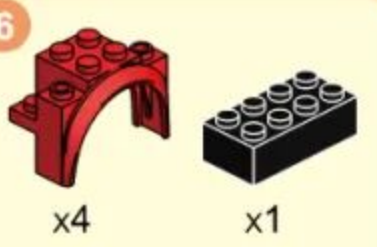

SUPERCAR

2885

6+ | 115 PCS

1

2

3

4

5

6

- 7
- Red 1x3 Technic Beam: x1
 - Black 1x3 Technic Beam: x3
 - Red 1x2 Technic Beam: x2
 - White 1x2 Technic Beam: x2
 - Grey 1x2 Technic Beam: x2
 - White 1x1 Technic Beam: x1
 - Red 1x1 Technic Pin: x2

- 8
- Red 1x1 Technic Pin: x2
 - Red 1x1 Technic Pin: x4
 - Red 1x1 Technic Pin: x2
 - Grey 1x1 Technic Pin: x2

- 9
- Grey 1x3 Technic Beam: x2
 - Grey 1x2 Technic Beam: x2
 - Grey 1x2 Technic Beam: x2
 - Black 1x2 Technic Beam: x2
 - Red 1x1 Technic Pin: x2
 - Red 1x1 Technic Pin: x2