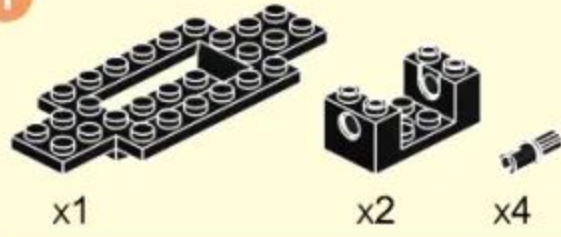

SUPERCAR

2885

6+ | 115 PCS

1

2

3

4

5

6

- 7
- Red 1x3 Technic Beam: x1
 - Black 1x3 Technic Beam: x3
 - Red 1x2 Technic Beam: x2
 - White 1x2 Technic Beam: x2
 - Grey 1x2 Technic Beam: x2
 - White 1x1 Technic Beam: x1
 - Red 1x1 Technic Pin: x2

- 8
- Red 1x1 Technic Pin: x2
 - Red 1x1 Technic Pin: x4
 - Red 1x1 Technic Pin: x2
 - Grey 1x1 Technic Pin: x2

- 9
- Grey 1x3 Technic Beam: x2
 - Grey 1x2 Technic Beam: x2
 - Grey 1x2 Technic Beam: x2
 - Black 1x2 Technic Beam: x2
 - Red 1x1 Technic Pin: x2
 - Red 1x1 Technic Pin: x2