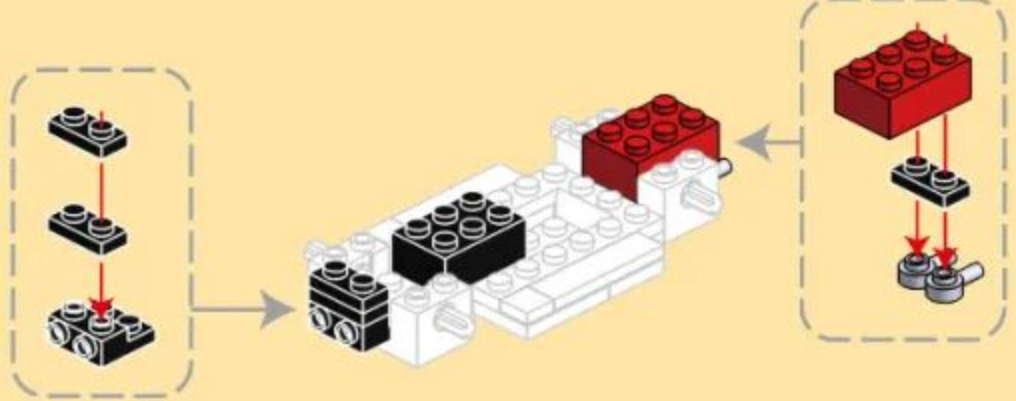

SUPERCAR

2885

6+ | 115 PCS

1

2

3

4

5

6

- 7
- Red 1x3 Technic Beam: x1
 - Black 1x3 Technic Beam: x3
 - Red 1x2 Technic Beam: x2
 - White 1x2 Technic Beam: x2
 - Grey 1x2 Technic Beam: x2
 - White 1x1 Technic Beam: x1
 - Red 1x1 Technic Pin: x2

- 8
- Red 1x1 Technic Pin: x2
 - Red 1x1 Technic Pin: x4
 - Red 1x1 Technic Pin: x2
 - Grey 1x1 Technic Pin: x2

- 9
- Grey 1x3 Technic Beam: x2
 - Grey 1x2 Technic Beam: x2
 - Grey 1x2 Technic Beam: x2
 - Black 1x2 Technic Beam: x2
 - Red 1x1 Technic Pin: x2
 - Red 1x1 Technic Pin: x2