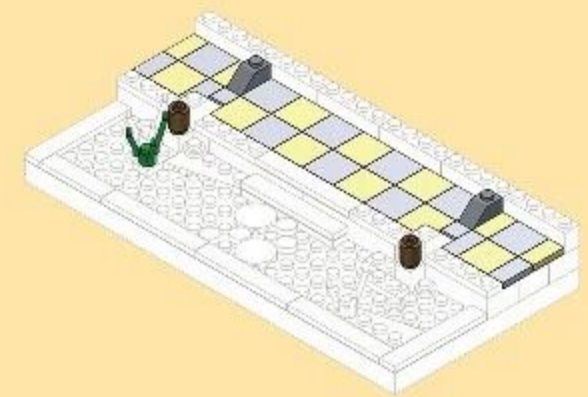

ARCHITECTURE

THE CORRIDOR OF HUI-STYLE ARCHITECTURE

China
The world's great architecture

Ages
6+

NO.3312
507 PCS

1 12 X 24

 x1

2 2 X 6 1 X 6 1 X 6

 x12 x1 x5 x2 x1 x4 x2 x1

3 1 X 6

 x6 x2 x2 x2 x4 x2 x2 x1 x2 x2

4

 x1 x2 x9 x9 x2 x4 x4 x2

5

6

7