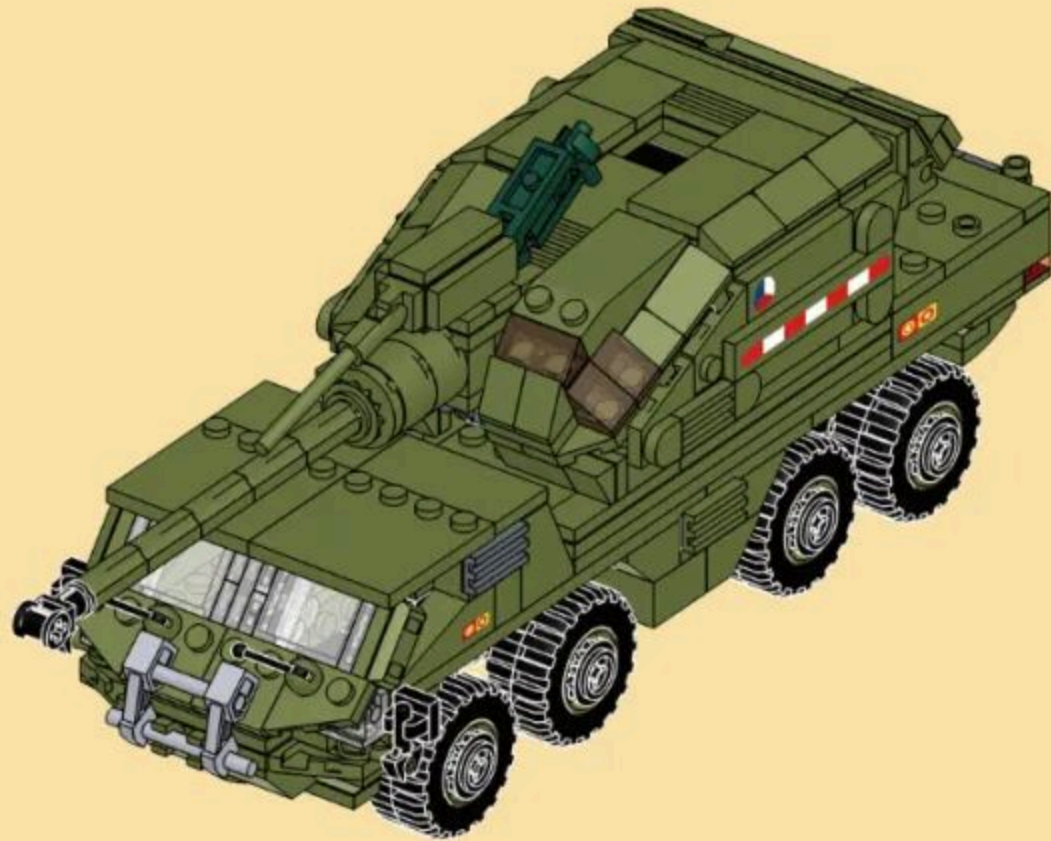

# MILITARY EQUIPMENT

Building blocks model

Perfect shape,high simulation,classic collection

DANA M2

MI42 HIMARS

BOXER ARMORED VEHICLE

M1128 MOBILE GUN SYSTEM

THE LOCKHEED XM808 TWISTER