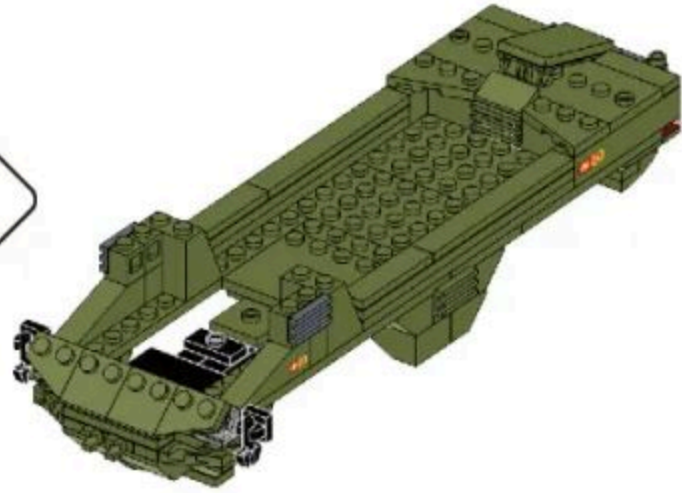

## DANA M2

Building blocks model

Perfect shape, high simulation, classic collection

Creative  
Ability

Family  
Interaction

Observation  
Ability

Imagination  
Ability

Practical  
Ability

6+  
Suitable  
Age

3510  
Product  
Number

425 PCS  
Parts  
Total

1

2

3

1

- 8
- x2
  - x2
  - x2
  - 2x4 x1
  - 2x12 x2