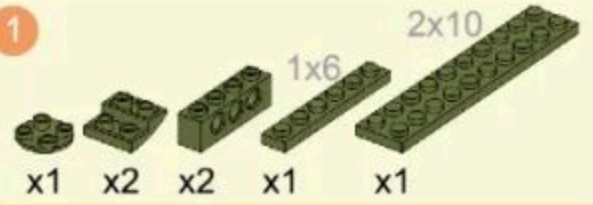

## DANA M2

Building blocks model

Perfect shape, high simulation, classic collection

Creative  
Ability

Family  
Interaction

Observation  
Ability

Imagination  
Ability

Practical  
Ability

6+  
Suitable  
Age

3510  
Product  
Number

425 PCS  
Parts  
Total

1

2

3

1

- 8
- x2
  - x2
  - x2
  - 2x4 x1
  - 2x12 x2

- 9
- 5 + 8

- 10
- x1
  - x1
  - x1
  - x1
  - x2
  - x2
  - x2
  - x1

- 11
- x2
  - x1
  - x2
  - 1x3 x2
  - x1
  - x2
  - 1x6 x1
  - 1x6 x1

- 12
- 1x1
  - 1x1
  - 2x2
  - 1x2
  - 1x2
  - 2x4

- 13
- 1x4
  - 1x8
  - 1x12
- x2    x2    x4