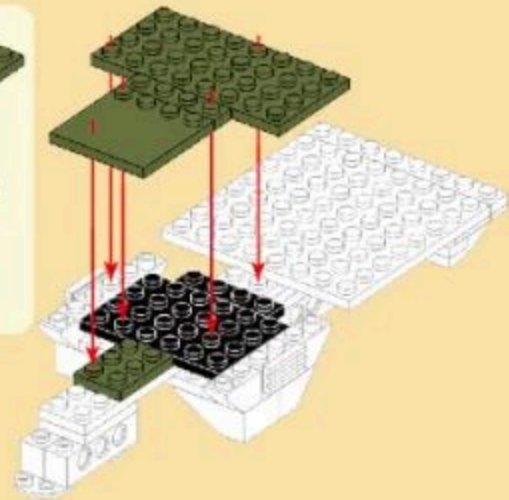

## DANA M2

Building blocks model

Perfect shape, high simulation, classic collection

Creative  
Ability

Family  
Interaction

Observation  
Ability

Imagination  
Ability

Practical  
Ability

6+  
Suitable  
Age

3510  
Product  
Number

425 PCS  
Parts  
Total

1

2

3

1

- 8
- x2
  - x2
  - x2
  - 2x4 x1
  - 2x12 x2

- 9
- 5 + 8

- 10
- x1
  - x1
  - x1
  - x1
  - x2
  - x2
  - x2
  - x1

- 11
- x2
  - x1
  - x2
  - 1x3 x2
  - x1
  - x2
  - 1x6 x1
  - 1x6 x1

- 12
- 1x1
  - 1x1
  - 2x2
  - 1x2
  - 1x2
  - 2x4

- 13
- 1x4
  - 1x8
  - 1x12
- x2    x2    x4

- 14
- 1x1
  - 1x1
  - 1x2
  - 1x2
  - 1x4
  - 1x2
  - 1x2
  - 1x2
- x2    x1    x1    x2    x1    x1    x1    x1    x2

- 15
- 1x2
  - 1x2
  - 1x2
  - 1x2
- x2    x2    x4    x2

16

17

18

19

5

20