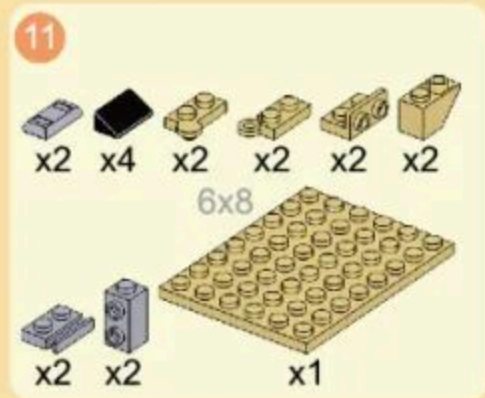

Product Ability

6+ / Suitable Age

3511 / Product Number

443 PCS / Parts Total

- 12
- x12
 - x6
 - x6
 - x6

- 13
- x1
 - x2
 - x1
 - x2
 - x1
 - 1x6
 - 1x8
 - x1
 - x1
 - x1

- 14
- x1
 - x1
 - x1
 - x1
 - x1
 - x1
 - 1x8
 - x1
 - x1
 - x1