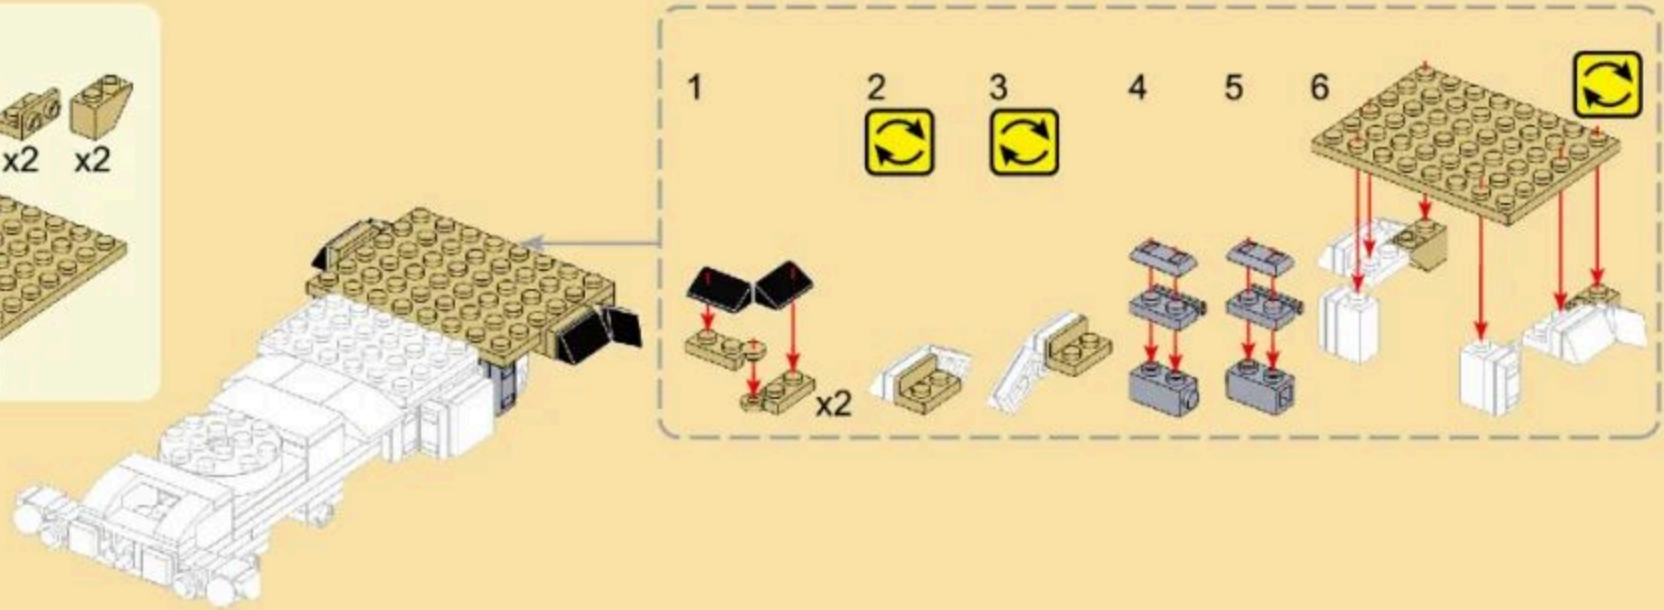

Product Ability

6+ / Suitable Age

3511 / Product Number

443 PCS / Parts Total

- 12
- x12
 - x6
 - x6
 - x6

- 13
- x1
 - x2
 - x1
 - x2
 - x1
 - 1x6
 - 1x8
 - x1
 - x1
 - x1

- 14
- x1
 - x1
 - x1
 - x1
 - x1
 - x1
 - 1x8
 - x1
 - x1
 - x1