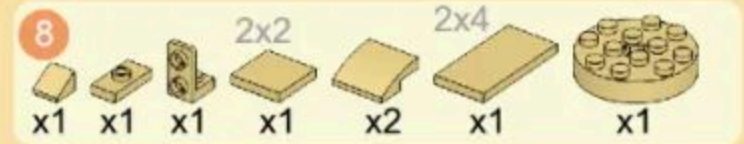

Product Ability

6+ / Suitable Age

3511 / Product Number

443 PCS / Parts Total

- 12
- x12
 - x6
 - x6
 - x6

- 13
- x1
 - x2
 - x1
 - x2
 - x1
 - 1x6
 - 1x8
 - x1
 - x1
 - x1

- 14
- x1
 - x1
 - x1
 - x1
 - x1
 - x1
 - 1x8
 - x1
 - x1
 - x1