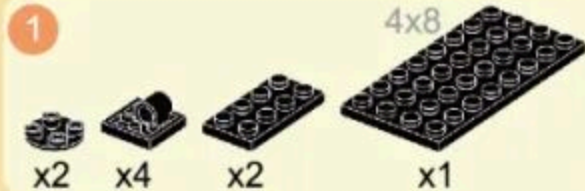

MILITARY EQUIPMENT

M142 HIMARS

Building blocks model

Perfect shape, high simulation, classic collection

Creative Ability

Imagination

Overall Ability

Hand Ability

Product Ability

6+ / Suitable Age

3511 / Product Number

443 PCS / Parts Total

- 12
- x12
 - x6
 - x6
 - x6

- 13
- x1
 - x2
 - x1
 - x2
 - x1
 - 1x6
 - 1x8
 - x1
 - x1
 - x1

- 14
- x1
 - x1
 - x1
 - x1
 - x1
 - x1
 - 1x8
 - x1
 - x1
 - x1