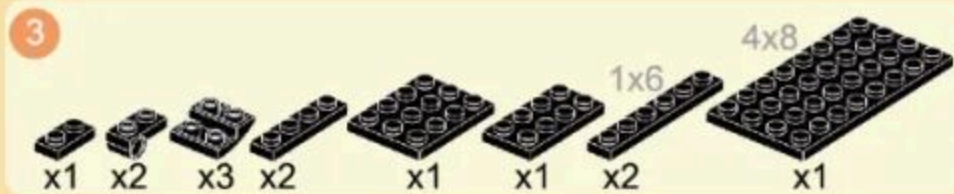

MILITARY EQUIPMENT

M142 HIMARS

Building blocks model

Perfect shape, high simulation, classic collection

Creative Ability

Imagination

Overall Ability

Hand Ability

Product Ability

6+ / Suitable Age

3511 / Product Number

443 PCS / Parts Total

- 12
- x12
 - x6
 - x6
 - x6

- 13
- x1
 - x2
 - x1
 - x2
 - x1
 - 1x6
 - 1x8
 - x1
 - x1
 - x1

- 14
- x1
 - x1
 - x1
 - x1
 - x1
 - x1
 - 1x8
 - x1
 - x1
 - x1