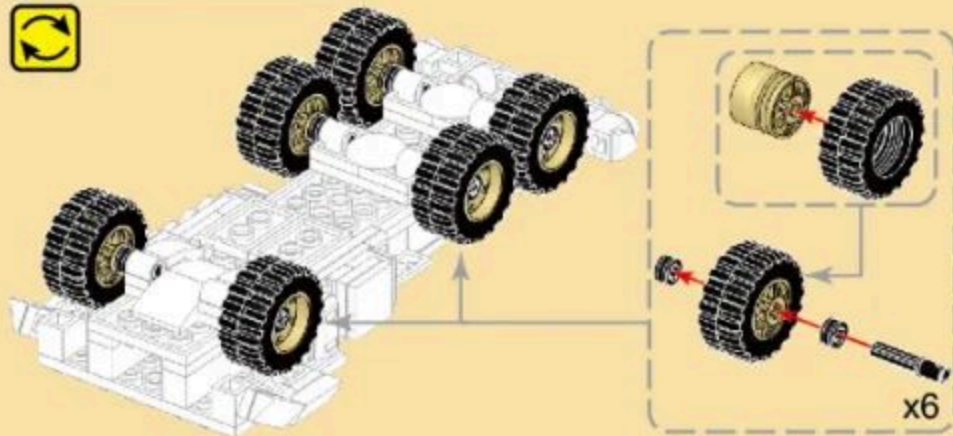

Product Ability

6+ / Suitable Age

3511 / Product Number

443 PCS / Parts Total

- 12
- x12
 - x6
 - x6
 - x6

- 13
- x1
 - x2
 - x1
 - x2
 - x1
 - 1x6
 - 1x8
 - x1
 - x1
 - x1

- 14
- x1
 - x1
 - x1
 - x1
 - x1
 - x1
 - 1x8
 - x1
 - x1
 - x1