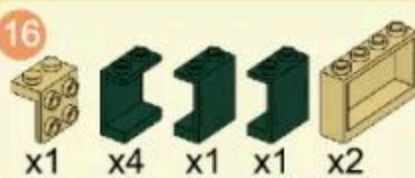

Product Ability

6+ / Suitable Age

3511 / Product Number

443 PCS / Parts Total

- 12
- x12
 - x6
 - x6
 - x6

- 13
- x1
 - x2
 - x1
 - x2
 - x1
 - 1x6
 - 1x8
 - x1
 - x1
 - x1

- 14
- x1
 - x1
 - x1
 - x1
 - x1
 - x1
 - 1x8
 - x1
 - x1
 - x1

15

16

17

5

18

19

20

21

22

23

24

25

26

- x6
- x2
- x2
- x2
- x2
- x2

27

- x2
- x4
- x1
- x1