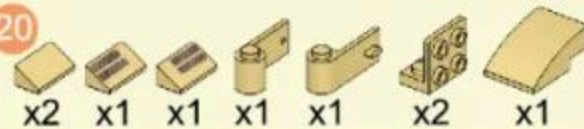

Product Ability

6+ / Suitable Age

3511 / Product Number

443 PCS / Parts Total

- 12
- x12
 - x6
 - x6
 - x6

- 13
- x1
 - x2
 - x1
 - x2
 - x1
 - 1x6
 - 1x8
 - x1
 - x1
 - x1

- 14
- x1
 - x1
 - x1
 - x1
 - x1
 - x1
 - 1x8
 - x1
 - x1
 - x1

15

16

17

5

18

19

20

21

22

23

24

25

26

- x6
- x2
- x2
- x2
- x2
- x2

27

- x2
- x4
- x1
- x1

34

35

36

37

- 38
- x1
 - x1
 - 3x4 x1
 - x1

- 39
- x1
 - x1
 - 1x3 x1
 - x1
 - x1
 - 1x6 x1
 - 1x6 x1
 - 2x6 x1

- 40
- x1
 - x2
 - x1
 - x1
 - x1
 - 1x4 x2
 - x1
 - 2x6 x1

- 41
- 26 + 40