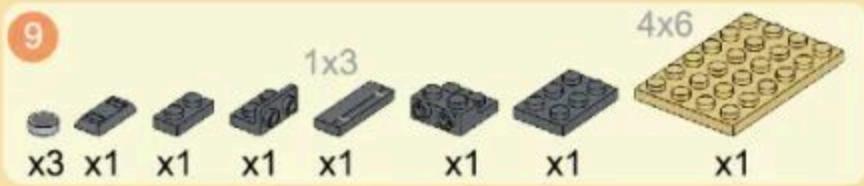

Product Ability

6+ / Suitable Age

3511 / Product Number

443 PCS / Parts Total

- 12
- x12
 - x6
 - x6
 - x6

- 13
- x1
 - x2
 - x1
 - x2
 - x1
 - 1x6
 - 1x8
 - x1
 - x1
 - x1

- 14
- x1
 - x1
 - x1
 - x1
 - x1
 - x1
 - 1x8
 - x1
 - x1
 - x1