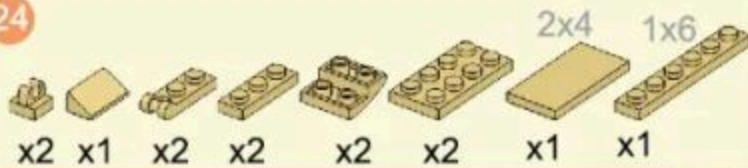

Product Ability

6+ / Suitable Age

3511 / Product Number

443 PCS / Parts Total

- 12
- x12
 - x6
 - x6
 - x6

- 13
- x1
 - x2
 - x1
 - x2
 - x1
 - 1x6
 - 1x8
 - x1
 - x1
 - x1

- 14
- x1
 - x1
 - x1
 - x1
 - x1
 - x1
 - 1x8
 - x1
 - x1
 - x1

15

16

17

5

18

19

20

21

22

23

24

25

26

- x6
- x2
- x2
- x2
- x2
- x2

27

- x2
- x4
- x1
- x1

34

35

36

37

- 38
- x1
 - x1
 - 3x4 x1
 - x1

- 39
- x1
 - x1
 - 1x3 x1
 - x1
 - x1
 - 1x6 x1
 - 1x6 x1
 - 2x6 x1

- 40
- x1
 - x2
 - x1
 - x1
 - x1
 - 1x4 x2
 - x1
 - 2x6 x1

- 41
- 26 + 40