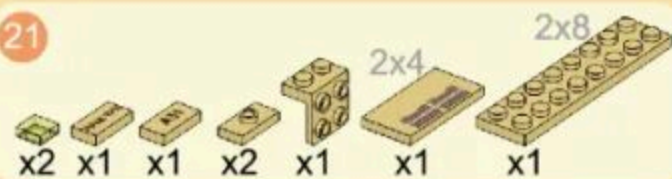

Product Ability

6+ / Suitable Age

3511 / Product Number

443 PCS / Parts Total

- 12
- x12
 - x6
 - x6
 - x6

- 13
- x1
 - x2
 - x1
 - x2
 - x1
 - 1x6
 - 1x8
 - x1
 - x1
 - x1

- 14
- x1
 - x1
 - x1
 - x1
 - x1
 - x1
 - 1x8
 - x1
 - x1
 - x1

15

16

17

5

18

19

20

21

22

23

24

25

26

- x6
- x2
- x2
- x2
- x2
- x2

27

- x2
- x4
- x1
- x1