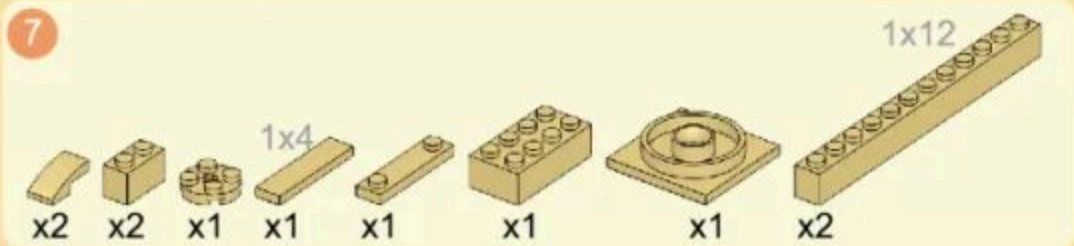

Product Ability

6+ / Suitable Age

3511 / Product Number

443 PCS / Parts Total

- 12
- x12
 - x6
 - x6
 - x6

- 13
- x1
 - x2
 - x1
 - x2
 - x1
 - 1x6
 - 1x8
 - x1
 - x1
 - x1

- 14
- x1
 - x1
 - x1
 - x1
 - x1
 - x1
 - 1x8
 - x1
 - x1
 - x1