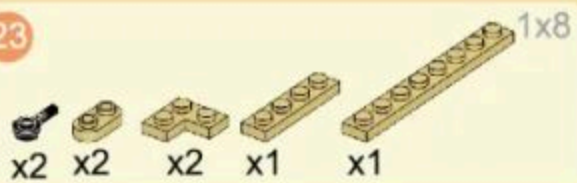

Product Ability

6+ / Suitable Age

3511 / Product Number

443 PCS / Parts Total

- 12
- x12
 - x6
 - x6
 - x6

- 13
- x1
 - x2
 - x1
 - x2
 - x1
 - 1x6
 - 1x8
 - x1
 - x1
 - x1

- 14
- x1
 - x1
 - x1
 - x1
 - x1
 - x1
 - 1x8
 - x1
 - x1
 - x1

15

16

17

5

18

19

20

21

22

23

24

25

26

- x6
- x2
- x2
- x2
- x2
- x2

27

- x2
- x4
- x1
- x1