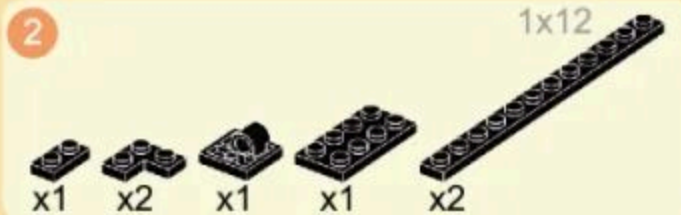

MILITARY EQUIPMENT

M142 HIMARS

Building blocks model

Perfect shape, high simulation, classic collection

Creative Ability

Imagination

Overall Ability

Hand Ability

Product Ability

6+ / Suitable Age

3511 / Product Number

443 PCS / Parts Total

- 12
- x12
 - x6
 - x6
 - x6

- 13
- x1
 - x2
 - x1
 - x2
 - x1
 - 1x6
 - 1x8
 - x1
 - x1
 - x1

- 14
- x1
 - x1
 - x1
 - x1
 - x1
 - x1
 - 1x8
 - x1
 - x1
 - x1