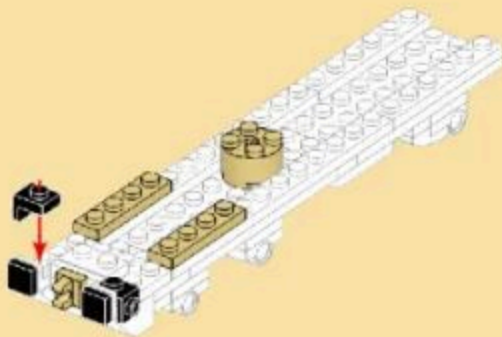

Product Ability

6+ / Suitable Age

3511 / Product Number

443 PCS / Parts Total

- 12
- x12
 - x6
 - x6
 - x6

- 13
- x1
 - x2
 - x1
 - x2
 - x1
 - 1x6
 - 1x8
 - x1
 - x1
 - x1

- 14
- x1
 - x1
 - x1
 - x1
 - x1
 - x1
 - 1x8
 - x1
 - x1
 - x1

22

23

24

25

26

- x6
- x2
- x2
- x2
- x2
- x2

27

- x2
- x4
- x1
- x1