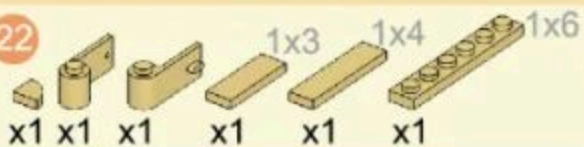

Product Ability

6+ / Suitable Age

3511 / Product Number

443 PCS / Parts Total

- 12
- x12
 - x6
 - x6
 - x6

- 13
- x1
 - x2
 - x1
 - x2
 - x1
 - 1x6
 - 1x8
 - x1
 - x1
 - x1

- 14
- x1
 - x1
 - x1
 - x1
 - x1
 - x1
 - 1x8
 - x1
 - x1
 - x1

15

16

17

5

18

19

20

21

22

23

24

25

26

- x6
- x2
- x2
- x2
- x2
- x2

27

- x2
- x4
- x1
- x1