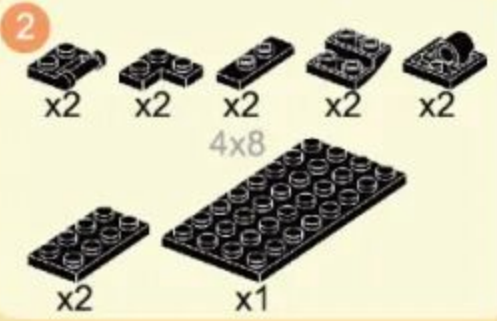

## BOXER ARMORED VEHICLE

Building blocks model

Perfect shape, high simulation, classic collection

Creative Ability

Family Interaction

Practical Ability

6+  
Suitable Age

3512  
Product Number

438 PCS  
Parts Total

1

- 4
- x1
  - x1
  - x2
  - x2
  - x2
  - x1

- 5
- x2
  - x2
  - x2
  - x2
  - x1

- 6
- x1
  - x1
  - x1
  - x1
  - x2
  - x2
  - x1
  - x1

- 7
- x1
  - x1
  - x2
  - x1
  - x1
  - x1
  - x1