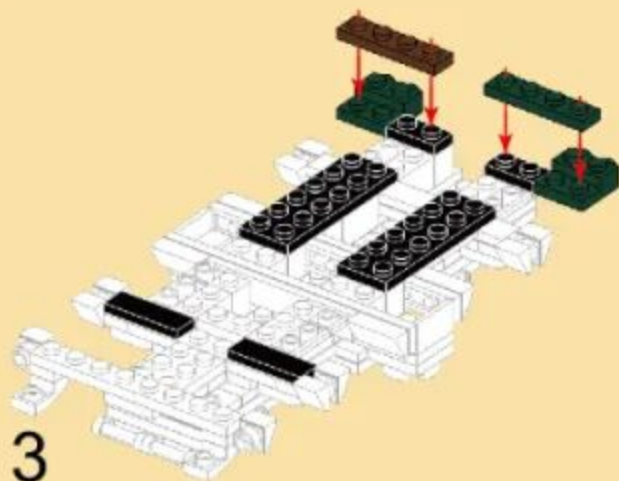

## BOXER ARMORED VEHICLE

Building blocks model

Perfect shape, high simulation, classic collection

Creative Ability

Family Interaction

Practical Ability

6+  
Suitable Age

3512  
Product Number

438 PCS  
Parts Total

1

- 4
- x1
  - x1
  - x2
  - x2
  - x2
  - x1

- 5
- x2
  - x2
  - x2
  - x2
  - x1

- 6
- x1
  - x1
  - x1
  - x1
  - x2
  - x2
  - x1
  - x1

- 7
- x1
  - x1
  - x2
  - x1
  - x1
  - x1
  - x1

- 12  
 x2 x2 x2

- 13  
 x1 x1 x1 x1 x2 x1 1x3 1x4 x1

- 14  
 x2 x2 x2 x2 x1 x1  
 x1 x1 1x6 1x8

15

16

13 + 15

17

5

18

19

- x1 [1x4 Technic Beam]
- x1 [1x4 Technic Beam]
- x2 [1x2 Technic Beam]
- x3 [1x2 Technic Beam]
- x1 [1x2 Technic Beam]
- x1 [1x4 Technic Beam]
- x1 [1x4 Technic Beam]
- x1 [1x4 Technic Beam]

20

- x1 [1x2 Technic Beam]
- x2 [1x2 Technic Beam]
- x1 [1x2 Technic Beam]
- x1 [1x2 Technic Beam]
- x1 [1x2 Technic Beam]
- x1 [1x2 Technic Beam]
- x1 [1x2 Technic Beam]
- x1 [1x2 Technic Beam]