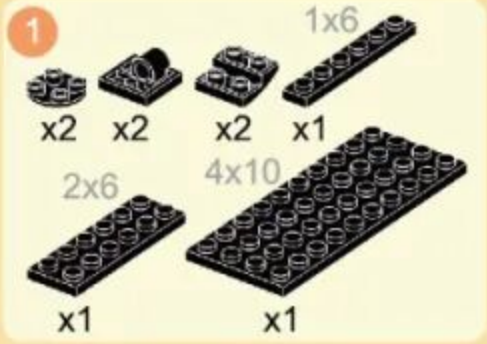

## BOXER ARMORED VEHICLE

Building blocks model

Perfect shape, high simulation, classic collection

Creative Ability

Family Interaction

Practical Ability

6+  
Suitable Age

3512  
Product Number

438 PCS  
Parts Total

1

- 4
- x1
  - x1
  - x2
  - x2
  - x2
  - x1

- 5
- x2
  - x2
  - x2
  - x2
  - x1

- 6
- x1
  - x1
  - x1
  - x1
  - x2
  - x2
  - x1
  - x1

- 7
- x1
  - x1
  - x2
  - x1
  - x1
  - x1
  - x1