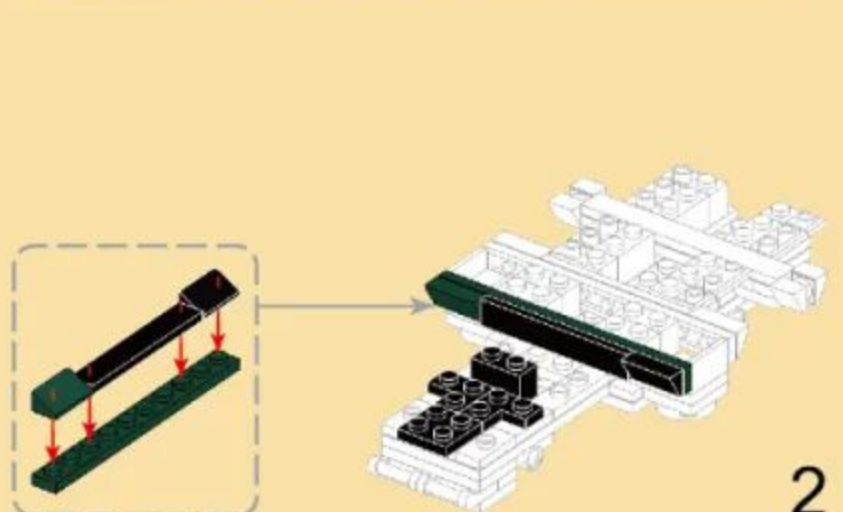

## BOXER ARMORED VEHICLE

Building blocks model

Perfect shape, high simulation, classic collection

Creative Ability

Family Interaction

Practical Ability

6+  
Suitable Age

3512  
Product Number

438 PCS  
Parts Total

1

- 4
- x1
  - x1
  - x2
  - x2
  - x2
  - x1

- 5
- x2
  - x2
  - x2
  - x2
  - x1

- 6
- x1
  - x1
  - x1
  - x1
  - x2
  - x2
  - x1
  - x1

- 7
- x1
  - x1
  - x2
  - x1
  - x1
  - x1
  - x1

- 12  
 x2 x2 x2

- 13  
 x1 x1 x1 x1 x2 x1 1x3 1x4 x1

- 14  
 x2 x2 x2 x2 x1 x1  
 x1 x1 1x6 1x8

15

16

13 + 15

17

5