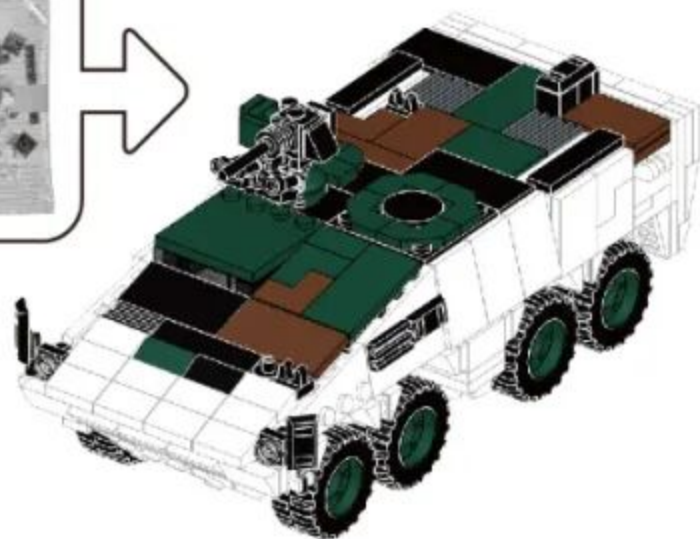

## BOXER ARMORED VEHICLE

Building blocks model

Perfect shape, high simulation, classic collection

Creative Ability

Family Interaction

Practical Ability

6+  
Suitable Age

3512  
Product Number

18

19

- x1 [1x4 Technic Beam]
- x1 [1x4 Technic Beam]
- x2 [1x2 Technic Beam]
- x3 [1x2 Technic Beam]
- x1 [1x2 Technic Beam]
- x1 [1x4 Technic Beam]
- x1 [1x4 Technic Beam]
- x1 [1x4 Technic Beam]

20

- x1 [1x2 Technic Beam]
- x2 [1x2 Technic Beam]
- x1 [1x2 Technic Beam]
- x1 [1x2 Technic Beam]
- x1 [1x2 Technic Beam]
- x1 [1x2 Technic Beam]
- x1 [1x2 Technic Beam]
- x1 [1x2 Technic Beam]

21

- x1 [1x2 Technic Beam]
- x1 [1x2 Technic Beam]
- x1 [1x2 Technic Beam]
- x1 [1x2 Technic Beam]
- x2 [1x2 Technic Beam]
- x1 [1x2 Technic Beam]
- x1 [1x2 Technic Beam]
- x2 [1x2 Technic Beam]

22

23

24

25

26

30

27 + 29

31

6x6

32

33

- 38
- x2
  - x2
  - x2
  - x1
  - x1
  - 1x3