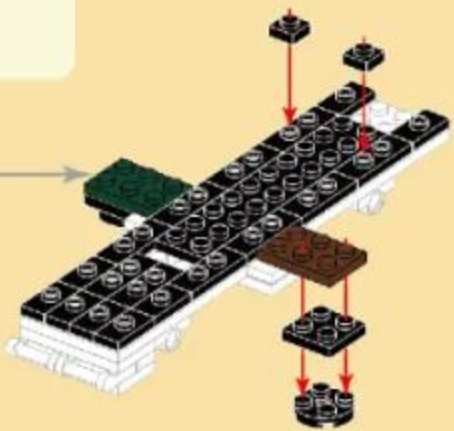

## BOXER ARMORED VEHICLE

Building blocks model

Perfect shape, high simulation, classic collection

Creative Ability

Family Interaction

Practical Ability

6+  
Suitable Age

3512  
Product Number

438 PCS  
Parts Total

1

- 4
- x1
  - x1
  - x2
  - x2
  - x2
  - x1

- 5
- x2
  - x2
  - x2
  - x2
  - x1

- 6
- x1
  - x1
  - x1
  - x1
  - x2
  - x2
  - x1
  - x1

- 7
- x1
  - x1
  - x2
  - x1
  - x1
  - x1
  - x1

- 12  
 x2 x2 x2

- 13  
 x1 x1 x1 x1 x2 x1 1x3 1x4 x1

- 14  
 x2 x2 x2 x2 x1 x1  
 x1 x1 1x6 1x8

15

16

13 + 15

17

5