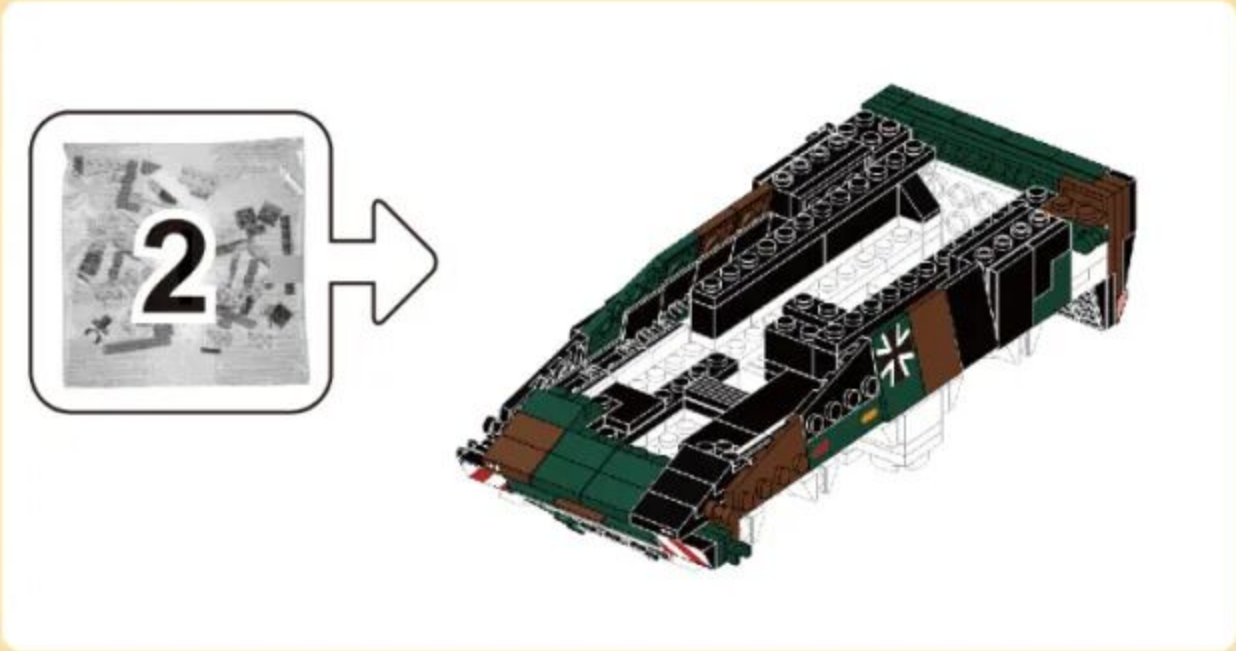

## BOXER ARMORED VEHICLE

Building blocks model

Perfect shape, high simulation, classic collection

Creative Ability

Family Interaction

Practical Ability

6+  
Suitable Age

3512  
Product Number

438 PCS  
Parts Total

1

- 4
- x1
  - x1
  - x2
  - x2
  - x2
  - x1

- 5
- x2
  - x2
  - x2
  - x2
  - x1

- 6
- x1
  - x1
  - x1
  - x1
  - x2
  - x2
  - x1
  - x1

- 7
- x1
  - x1
  - x2
  - x1
  - x1
  - x1
  - x1

- 12  
 x2 x2 x2

- 13  
 x1 x1 x1 x1 x2 x1 1x3 1x4 x1

- 14  
 x2 x2 x2 x2 x1 x1  
 x1 x1 1x6 1x8

15

16

13 + 15

17

5

18

19

- x1 [1x4 Technic Beam]
- x1 [1x4 Technic Beam]
- x2 [1x2 Technic Beam]
- x3 [1x2 Technic Beam]
- x1 [1x2 Technic Beam]
- x1 [1x4 Technic Beam]
- x1 [1x4 Technic Beam]
- x1 [1x4 Technic Beam]

20

- x1 [1x2 Technic Beam]
- x2 [1x2 Technic Beam]
- x1 [1x2 Technic Beam]
- x1 [1x2 Technic Beam]
- x1 [1x2 Technic Beam]
- x1 [1x2 Technic Beam]
- x1 [1x2 Technic Beam]
- x1 [1x2 Technic Beam]