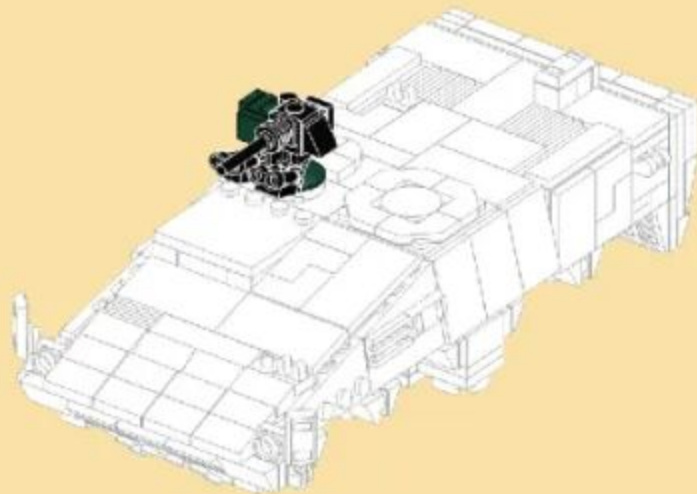

## BOXER ARMORED VEHICLE

Building blocks model

Perfect shape, high simulation, classic collection

Creative Ability

Family Interaction

Practical Ability

6+  
Suitable Age

3512  
Product Number

21

- x1 [1x2 Technic Beam]
- x1 [1x2 Technic Beam]
- x1 [1x2 Technic Beam]
- x1 [1x2 Technic Beam]
- x2 [1x2 Technic Beam]
- x1 [1x2 Technic Beam]
- x1 [1x2 Technic Beam]
- x2 [1x2 Technic Beam]

22

23

24

25

26

30

27 + 29

31

6x6

32

33

- 38
- x2
  - x2
  - x2
  - x1
  - x1
  - 1x3

- 39
- 35 + 38

- 40
- x4
  - x8
  - x8
  - x4
  - x8
  - x8