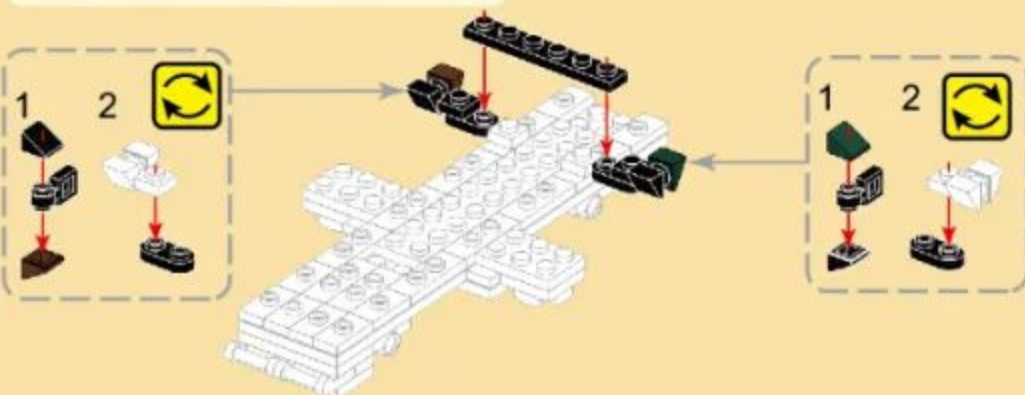

1. 4
2. x1
   - x1
   - x2
   - x2
   - x2
   - x1