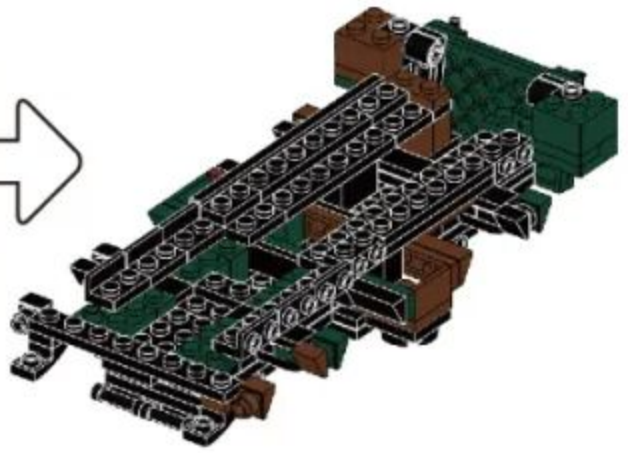

## BOXER ARMORED VEHICLE

Building blocks model

Perfect shape, high simulation, classic collection

Creative Ability

Family Interaction

Practical Ability

6+  
Suitable Age

3512  
Product Number

438 PCS  
Parts Total

1

- 4
- x1
  - x1
  - x2
  - x2
  - x2
  - x1

- 5
- x2
  - x2
  - x2
  - x2
  - x1

- 6
- x1
  - x1
  - x1
  - x1
  - x2
  - x2
  - x1
  - x1

- 7
- x1
  - x1
  - x2
  - x1
  - x1
  - x1
  - x1

- 12  
 x2 x2 x2

- 13  
 x1 x1 x1 x1 x2 x1 1x3 1x4 x1

- 14  
 x2 x2 x2 x2 x1 x1  
 x1 x1 1x6 1x8

15

16

13 + 15

17

5

18

19

- x1 [1x4 Technic Beam]
- x1 [1x4 Technic Beam]
- x2 [1x2 Technic Beam]
- x3 [1x2 Technic Beam]
- x1 [1x2 Technic Beam]
- x1 [1x4 Technic Beam]
- x1 [1x4 Technic Beam]
- x1 [1x4 Technic Beam]

20

- x1 [1x2 Technic Beam]
- x2 [1x2 Technic Beam]
- x1 [1x2 Technic Beam]
- x1 [1x2 Technic Beam]
- x1 [1x2 Technic Beam]
- x1 [1x2 Technic Beam]
- x1 [1x2 Technic Beam]
- x1 [1x2 Technic Beam]