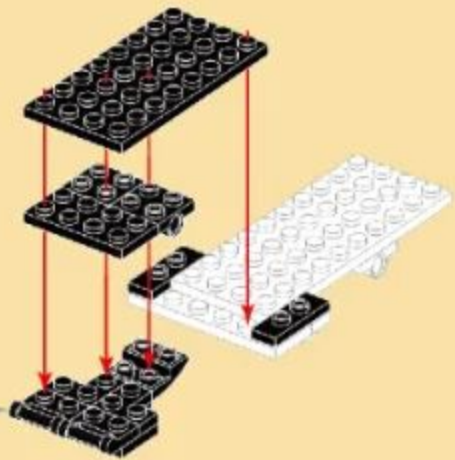

## BOXER ARMORED VEHICLE

Building blocks model

Perfect shape, high simulation, classic collection

Creative Ability

Family Interaction

Practical Ability

6+  
Suitable Age

3512  
Product Number

438 PCS  
Parts Total

1

- 4
- x1
  - x1
  - x2
  - x2
  - x2
  - x1

- 5
- x2
  - x2
  - x2
  - x2
  - x1

- 6
- x1
  - x1
  - x1
  - x1
  - x2
  - x2
  - x1
  - x1

- 7
- x1
  - x1
  - x2
  - x1
  - x1
  - x1
  - x1