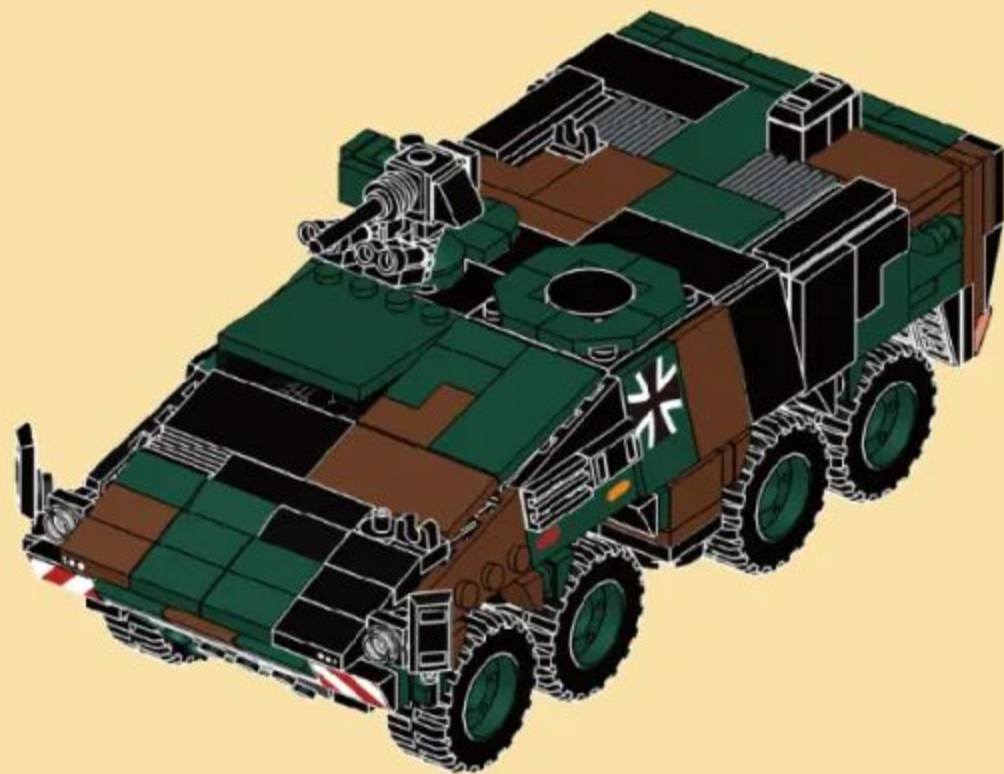

## BOXER ARMORED VEHICLE

Building blocks model

Perfect shape, high simulation, classic collection

Creative Ability

Family Interaction

Practical Ability

6+  
Suitable Age

3512  
Product Number

26

30

27 + 29

31

6x6

32

33

- 38
- x2
  - x2
  - x2
  - x1
  - x1
  - 1x3

- 39
- 35 + 38

- 40
- x4
  - x8
  - x8
  - x4
  - x8
  - x8