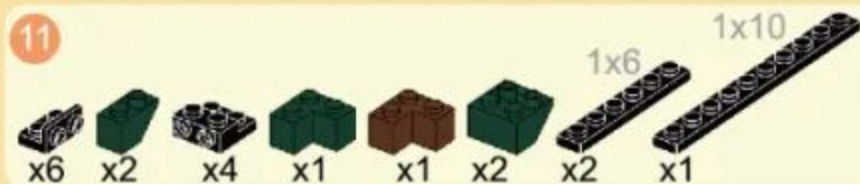

## BOXER ARMORED VEHICLE

Building blocks model

Perfect shape, high simulation, classic collection

Creative Ability

Family Interaction

Practical Ability

6+  
Suitable Age

3512  
Product Number

438 PCS  
Parts Total

1

- 4
- x1
  - x1
  - x2
  - x2
  - x2
  - x1

- 5
- x2
  - x2
  - x2
  - x2
  - x1

- 6
- x1
  - x1
  - x1
  - x1
  - x2
  - x2
  - x1
  - x1

- 7
- x1
  - x1
  - x2
  - x1
  - x1
  - x1
  - x1

- 12  
 x2 x2 x2

- 13  
 x1 x1 x1 x1 x2 x1 1x3 1x4 x1

- 14  
 x2 x2 x2 x2 x1 x1  
 x1 x1 1x6 1x8

15

16

13 + 15

17

5

18

19

- x1 [1x4 Technic Beam]
- x1 [1x4 Technic Beam]
- x2 [1x2 Technic Beam]
- x3 [1x2 Technic Beam]
- x1 [1x2 Technic Beam]
- x1 [1x4 Technic Beam]
- x1 [1x4 Technic Beam]
- x1 [1x4 Technic Beam]

20

- x1 [1x2 Technic Beam]
- x2 [1x2 Technic Beam]
- x1 [1x2 Technic Beam]
- x1 [1x2 Technic Beam]
- x1 [1x2 Technic Beam]
- x1 [1x2 Technic Beam]
- x1 [1x2 Technic Beam]
- x1 [1x2 Technic Beam]