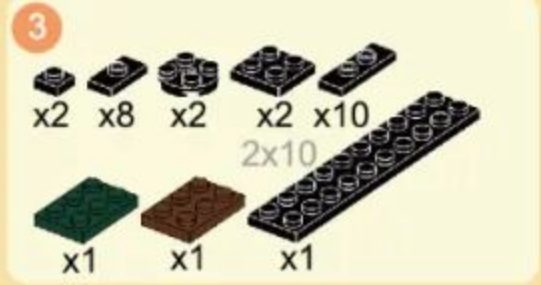

## BOXER ARMORED VEHICLE

Building blocks model

Perfect shape, high simulation, classic collection

Creative Ability

Family Interaction

Practical Ability

6+  
Suitable Age

3512  
Product Number

438 PCS  
Parts Total

1

- 4
- x1
  - x1
  - x2
  - x2
  - x2
  - x1

- 5
- x2
  - x2
  - x2
  - x2
  - x1

- 6
- x1
  - x1
  - x1
  - x1
  - x2
  - x2
  - x1
  - x1

- 7
- x1
  - x1
  - x2
  - x1
  - x1
  - x1
  - x1