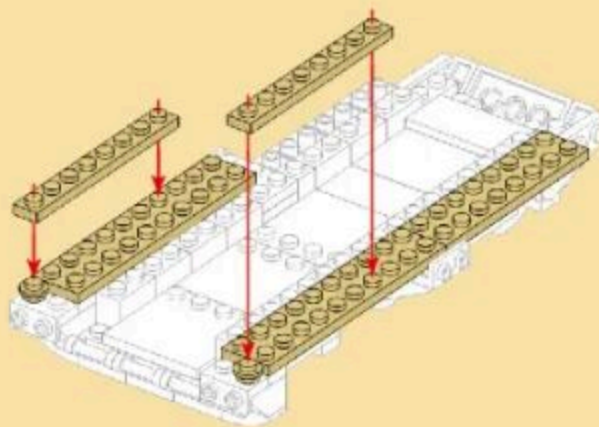

## M1128 MOBILE GUN SYSTEM

Building blocks model

Perfect shape, high simulation, classic collection

6+  
Suitable Age

3513  
Product Number

458 PCS  
Parts Total

2

1

3

- 9
- x16 x4 x8
  - x4
  - x8
  - x8

x4

- 10
- x2
  - x2
  - x2
  - 2x6
  - 1x10
  - x2

3

16  
12 + 15

17  
x1 x1 x5 x1  
6x8  
x1

18  
x2 x2 x2 x2 x2 x2 x2  
2x3  
x2

19  
x2 x3 x2 1x4 x2 x1 x1 1x6 2x6  
x1

23

24

25

26

27

28

24 + 27