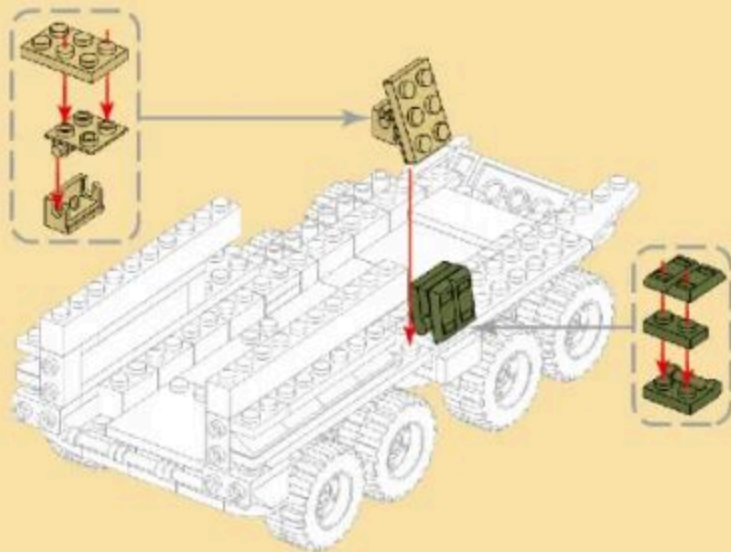

## M1128 MOBILE GUN SYSTEM

Building blocks model

Perfect shape, high simulation, classic collection

6+  
Suitable Age

3513  
Product Number

458 PCS  
Parts Total

2

1

3

- 9
- x16 x4 x8
  - x4
  - x8
  - x8

x4

- 10
- x2
  - x2
  - x2
  - 2x6
  - 1x10
  - x2

3

16  
12 + 15

17  
x1 x1 x5 x1  
6x8  
x1

18  
x2 x2 x2 x2 x2 x2 x2  
2x3  
x2

19  
x2 x3 x2 1x4 x2 x1 x1 1x6 2x6  
x1

23

24

25

26

27

28

24 + 27