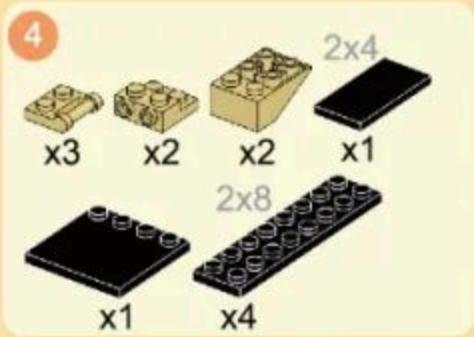

## M1128 MOBILE GUN SYSTEM

Building blocks model

Perfect shape, high simulation, classic collection

6+  
Suitable Age

3513  
Product Number

458 PCS  
Parts Total

2

1

3

- 9
- x16 x4 x8
  - x4
  - x8
  - x8

x4

- 10
- x2
  - x2
  - x2
  - 2x6
  - 1x10
  - x2

3

16  
12 + 15

17  
x1 x1 x5 x1  
6x8  
x1

18  
x2 x2 x2 x2 x2 x2 x2  
2x3  
x2