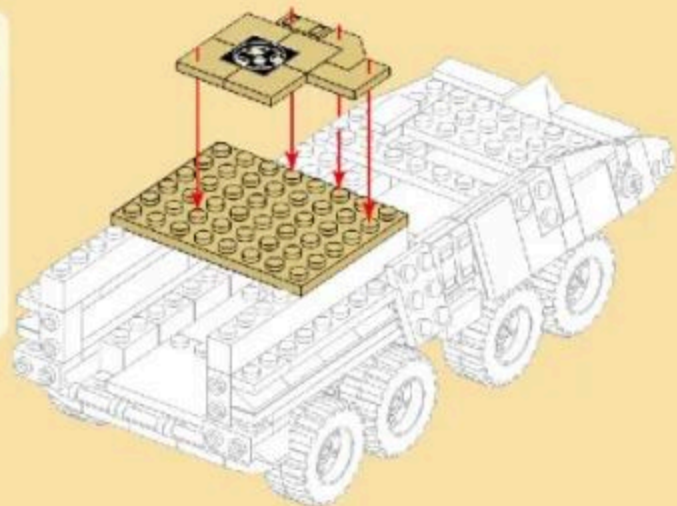

## M1128 MOBILE GUN SYSTEM

Building blocks model

Perfect shape, high simulation, classic collection

6+  
Suitable Age

3513  
Product Number

458 PCS  
Parts Total

2

1

3

- 9
- x16 x4 x8
  - x4
  - x8
  - x8

x4

- 10
- x2
  - x2
  - x2
  - 2x6
  - 1x10
  - x2

3

16  
12 + 15

17  
x1 x1 x5 x1  
6x8  
x1

18  
x2 x2 x2 x2 x2 x2 x2  
2x3  
x2

19  
x2 x3 x2 1x4 x2 x1 x1 1x6 2x6  
x1

23

24

25

26

27

28

24 + 27