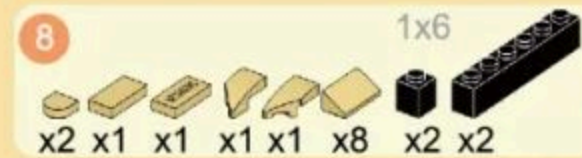

## M1128 MOBILE GUN SYSTEM

Building blocks model

Perfect shape, high simulation, classic collection

6+  
Suitable Age

3513  
Product Number

458 PCS  
Parts Total

2

1

3

- 9
- x16 x4 x8
  - x4
  - x8
  - x8

x4

- 10
- x2
  - x2
  - x2
  - 2x6
  - 1x10
  - x2

3

16  
12 + 15

17  
x1 x1 x5 x1  
6x8  
x1

18  
x2 x2 x2 x2 x2 x2 x2  
2x3  
x2

19  
x2 x3 x2 1x4 x2 x1 x1 1x6 2x6  
x1

23

24

25

26

27

28

24 + 27