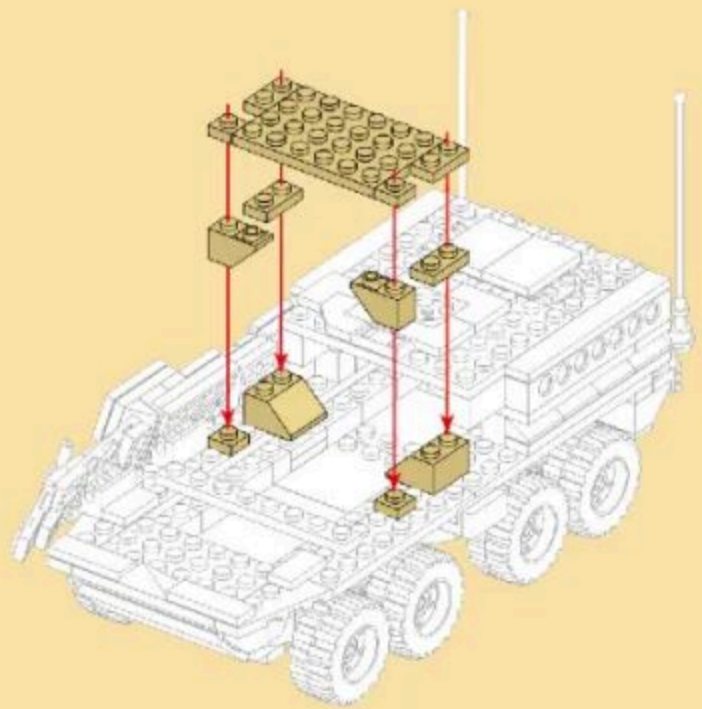

## M1128 MOBILE GUN SYSTEM

Building blocks model

Perfect shape, high simulation, classic collection

6+  
Suitable Age

3513  
Product Number

458 PCS  
Parts Total

2

1

3

- 9
- x16 x4 x8
  - x4
  - x8
  - x8

x4

- 10
- x2
  - x2
  - x2
  - 2x6
  - 1x10
  - x2

3

16  
12 + 15

17  
x1 x1 x5 x1  
6x8  
x1

18  
x2 x2 x2 x2 x2 x2 x2  
2x3  
x2

19  
x2 x3 x2 1x4 x2 x1 x1 1x6 2x6  
x1

23

24

25

26

27

28

24 + 27