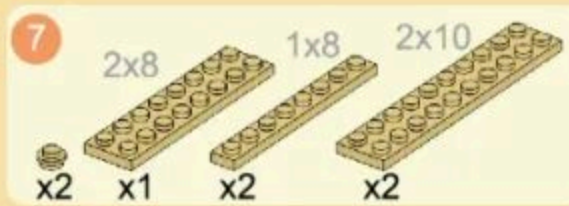

## M1128 MOBILE GUN SYSTEM

Building blocks model

Perfect shape, high simulation, classic collection

6+  
Suitable Age

3513  
Product Number

458 PCS  
Parts Total

2

1

3

- 9
- x16 x4 x8
  - x4
  - x8
  - x8

x4

- 10
- x2
  - x2
  - x2
  - 2x6
  - 1x10
  - x2

3

16  
12 + 15

17  
x1 x1 x5 x1  
6x8  
x1

18  
x2 x2 x2 x2 x2 x2 x2  
2x3  
x2

19  
x2 x3 x2 1x4 x2 x1 x1 1x6 2x6  
x1

23

24

25

26

27

28

24 + 27