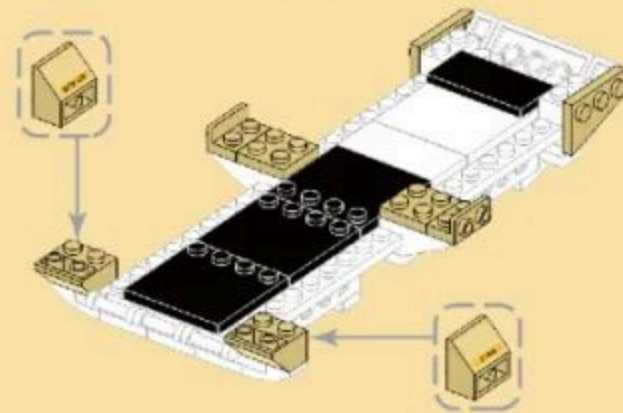

## M1128 MOBILE GUN SYSTEM

Building blocks model

Perfect shape, high simulation, classic collection

6+  
Suitable Age

3513  
Product Number

458 PCS  
Parts Total

2

1

3

- 9
- x16 x4 x8
  - x4
  - x8
  - x8

x4

- 10
- x2
  - x2
  - x2
  - 2x6
  - 1x10
  - x2

3

16  
12 + 15

17  
x1 x1 x5 x1  
6x8  
x1

18  
x2 x2 x2 x2 x2 x2 x2  
2x3  
x2