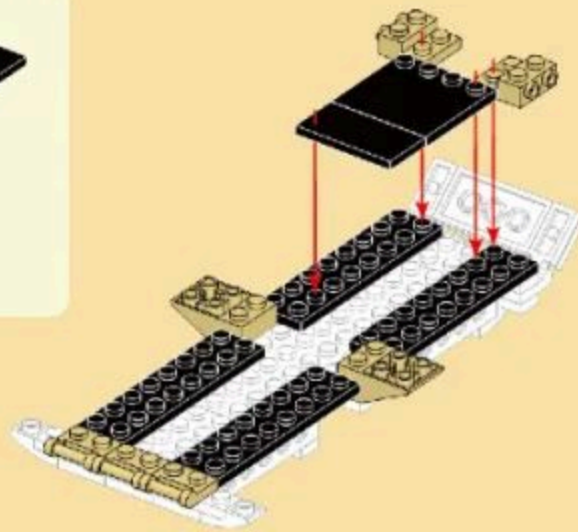

## M1128 MOBILE GUN SYSTEM

Building blocks model

Perfect shape, high simulation, classic collection

6+  
Suitable Age

3513  
Product Number

458 PCS  
Parts Total

2

1

3

- 9
- x16 x4 x8
  - x4
  - x8
  - x8

x4

- 10
- x2
  - x2
  - x2
  - 2x6
  - 1x10
  - x2

3

16  
12 + 15

17  
x1 x1 x5 x1  
6x8  
x1

18  
x2 x2 x2 x2 x2 x2 x2  
2x3  
x2