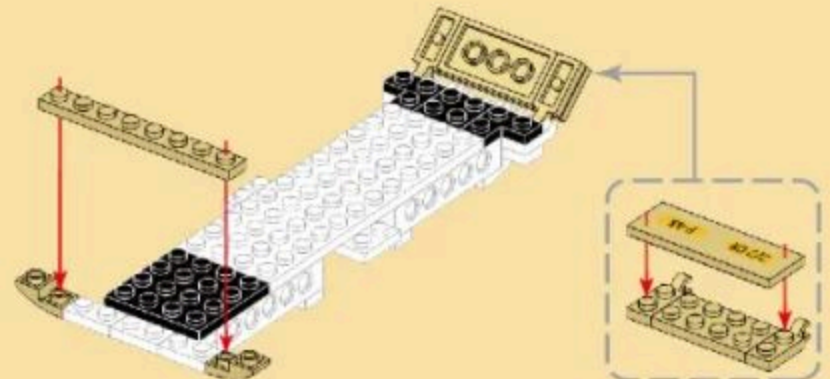

## M1128 MOBILE GUN SYSTEM

Building blocks model

Perfect shape, high simulation, classic collection

6+  
Suitable Age

3513  
Product Number

458 PCS  
Parts Total

2

1

3

- 9
- x16 x4 x8
  - x4
  - x8
  - x8

x4

- 10
- x2
  - x2
  - x2
  - 2x6
  - 1x10
  - x2

3

16  
12 + 15

17  
x1 x1 x5 x1  
6x8  
x1

18  
x2 x2 x2 x2 x2 x2 x2  
2x3  
x2

19  
x2 x3 x2 1x4 x2 x1 x1 1x6 2x6  
x1

23

24

25

26

27

28

24 + 27