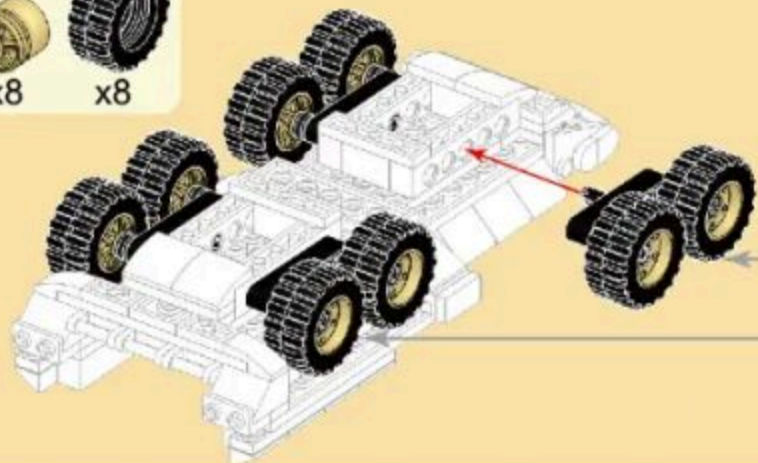

## M1128 MOBILE GUN SYSTEM

Building blocks model

Perfect shape, high simulation, classic collection

6+  
Suitable Age

3513  
Product Number

458 PCS  
Parts Total

2

1

3

- 9
- x16 x4 x8
  - x4
  - x8
  - x8

x4

- 10
- x2
  - x2
  - x2
  - 2x6
  - 1x10
  - x2

3

16  
12 + 15

17  
x1 x1 x5 x1  
6x8  
x1

18  
x2 x2 x2 x2 x2 x2 x2  
2x3  
x2