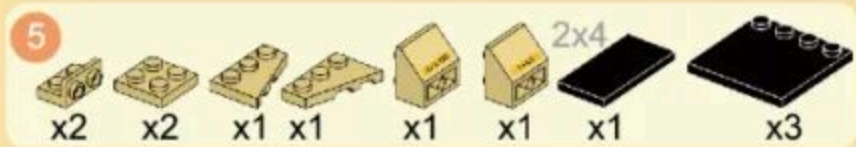

## M1128 MOBILE GUN SYSTEM

Building blocks model

Perfect shape, high simulation, classic collection

6+  
Suitable Age

3513  
Product Number

458 PCS  
Parts Total

2

1

3

- 9
- x16 x4 x8
  - x4
  - x8
  - x8

x4

- 10
- x2
  - x2
  - x2
  - 2x6
  - 1x10
  - x2

3

16  
12 + 15

17  
x1 x1 x5 x1  
6x8  
x1

18  
x2 x2 x2 x2 x2 x2 x2  
2x3  
x2

19  
x2 x3 x2 1x4 x2 x1 x1 1x6 2x6  
x1

23

24

25

26

27

28

24 + 27