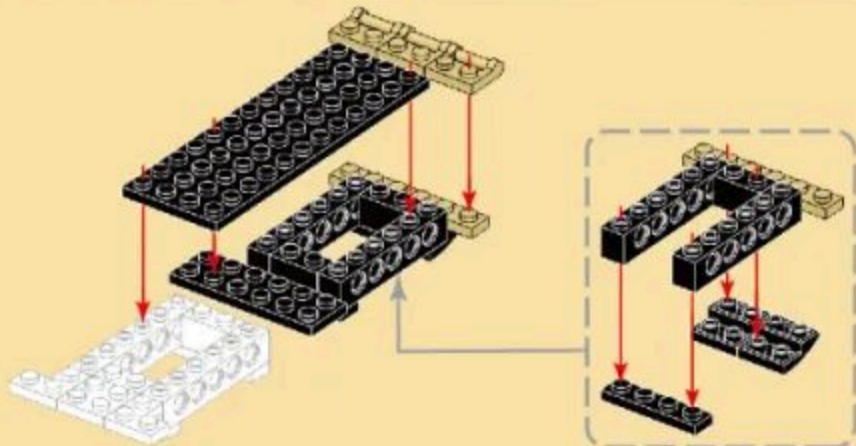

## M1128 MOBILE GUN SYSTEM

Building blocks model

Perfect shape, high simulation, classic collection

6+  
Suitable Age

3513  
Product Number

458 PCS  
Parts Total

2

1

3

- 9
- x16 x4 x8
  - x4
  - x8
  - x8

x4

- 10
- x2
  - x2
  - x2
  - 2x6
  - 1x10
  - x2

3

16  
12 + 15

17  
x1 x1 x5 x1  
6x8  
x1

18  
x2 x2 x2 x2 x2 x2 x2  
2x3  
x2