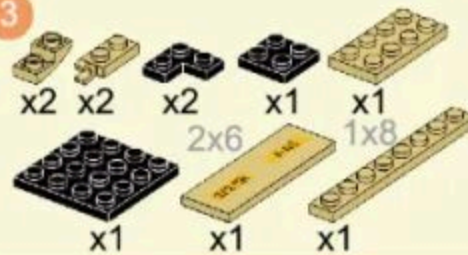

## M1128 MOBILE GUN SYSTEM

Building blocks model

Perfect shape, high simulation, classic collection

6+  
Suitable Age

3513  
Product Number

458 PCS  
Parts Total

2

1

3

- 9
- x16 x4 x8
  - x4
  - x8
  - x8

x4

- 10
- x2
  - x2
  - x2
  - 2x6
  - 1x10
  - x2

3

16  
12 + 15

17  
x1 x1 x5 x1  
6x8  
x1

18  
x2 x2 x2 x2 x2 x2 x2  
2x3  
x2

19  
x2 x3 x2 1x4 x2 x1 x1 1x6 2x6  
x1

23

24

25

26

27

28

24 + 27