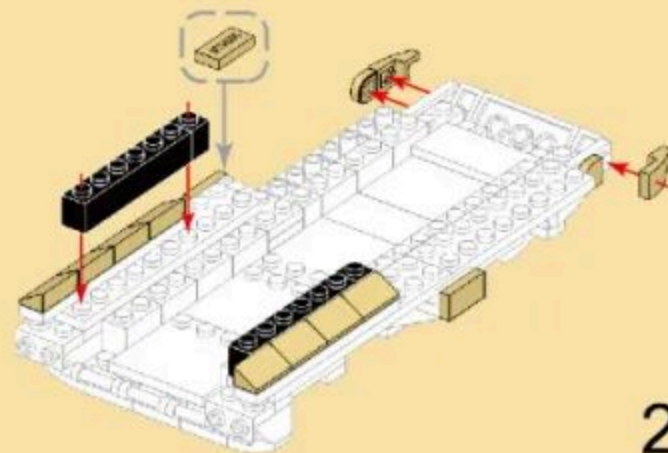

## M1128 MOBILE GUN SYSTEM

Building blocks model

Perfect shape, high simulation, classic collection

6+  
Suitable Age

3513  
Product Number

458 PCS  
Parts Total

2

1

3

- 9
- x16 x4 x8
  - x4
  - x8
  - x8

x4

- 10
- x2
  - x2
  - x2
  - 2x6
  - 1x10
  - x2

3

16  
12 + 15

17  
x1 x1 x5 x1  
6x8  
x1

18  
x2 x2 x2 x2 x2 x2 x2  
2x3  
x2