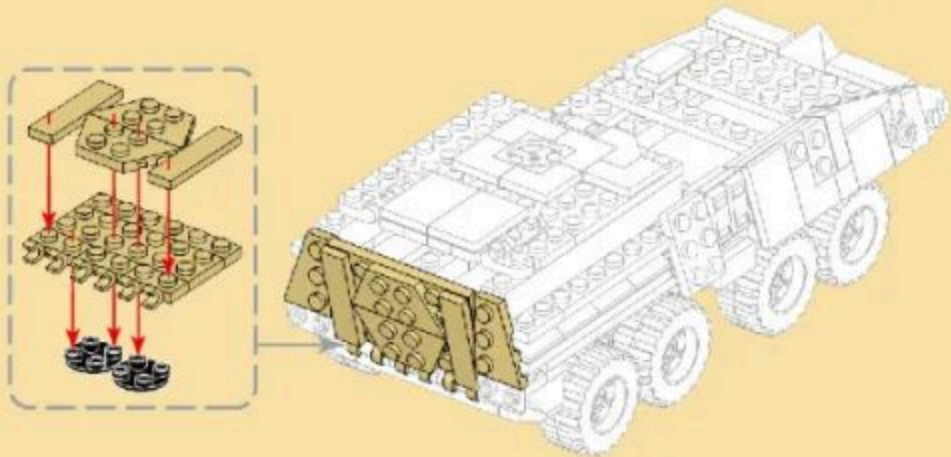

## M1128 MOBILE GUN SYSTEM

Building blocks model

Perfect shape, high simulation, classic collection

6+  
Suitable Age

3513  
Product Number

458 PCS  
Parts Total

2

1

3

- 9
- x16 x4 x8
  - x4
  - x8
  - x8

x4

- 10
- x2
  - x2
  - x2
  - 2x6
  - 1x10
  - x2

3

16  
12 + 15

17  
x1 x1 x5 x1  
6x8  
x1

18  
x2 x2 x2 x2 x2 x2 x2  
2x3  
x2

19  
x2 x3 x2 1x4 x2 x1 x1 1x6 2x6  
x1

23

24

25

26

27

28

24 + 27