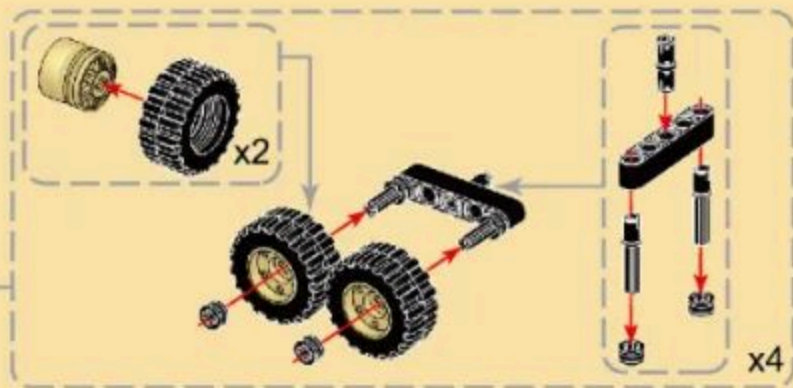

## M1128 MOBILE GUN SYSTEM

Building blocks model

Perfect shape, high simulation, classic collection

6+  
Suitable Age

3513  
Product Number

458 PCS  
Parts Total

2

1

3

- 9
- x16 x4 x8
  - x4
  - x8
  - x8

x4

- 10
- x2
  - x2
  - x2
  - 2x6
  - 1x10
  - x2

3

16  
12 + 15

17  
x1 x1 x5 x1  
6x8  
x1

18  
x2 x2 x2 x2 x2 x2 x2  
2x3  
x2