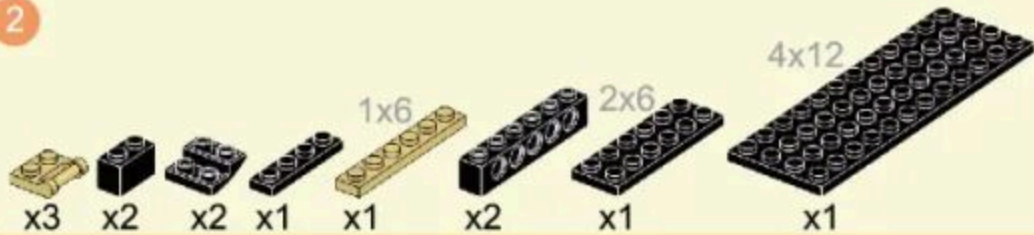

## M1128 MOBILE GUN SYSTEM

Building blocks model

Perfect shape, high simulation, classic collection

6+  
Suitable Age

3513  
Product Number

458 PCS  
Parts Total

2

1

3

- 9
- x16 x4 x8
  - x4
  - x8
  - x8

x4

- 10
- x2
  - x2
  - x2
  - 2x6
  - 1x10
  - x2

3

16  
12 + 15

17  
x1 x1 x5 x1  
6x8  
x1

18  
x2 x2 x2 x2 x2 x2 x2  
2x3  
x2