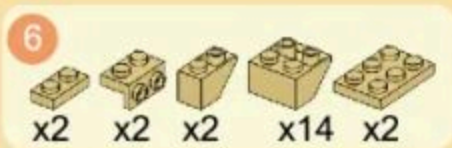

## M1128 MOBILE GUN SYSTEM

Building blocks model

Perfect shape, high simulation, classic collection

6+  
Suitable Age

3513  
Product Number

458 PCS  
Parts Total

2

1

3

- 9
- x16 x4 x8
  - x4
  - x8
  - x8

x4

- 10
- x2
  - x2
  - x2
  - 2x6
  - 1x10
  - x2

3

16  
12 + 15

17  
x1 x1 x5 x1  
6x8  
x1

18  
x2 x2 x2 x2 x2 x2 x2  
2x3  
x2

19  
x2 x3 x2 1x4 x2 x1 x1 1x6 2x6  
x1

23

24

25

26

27

28

24 + 27