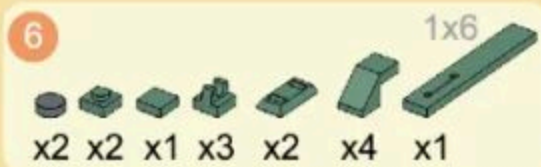

## THE LOCKHEED XM808 TWISTER

Building blocks model

Perfect shape, high simulation, classic collection

6+  
Suitable  
Age

3514  
Product  
Number

339 PCS  
Parts  
Total

1

11

- x1
- x2
- x1
- x2
- x2
- x1
- x1
- x1

19

- x1
- x1
- x1
- x1
- x1
- x2

20

- x1
- x1
- x1
- x1
- x1
- x2
- x1
- 2x4
- x1

21

- x1
- x1
- x1
- x1
- x2
- x1
- x1
- x1
- x1
- 

22