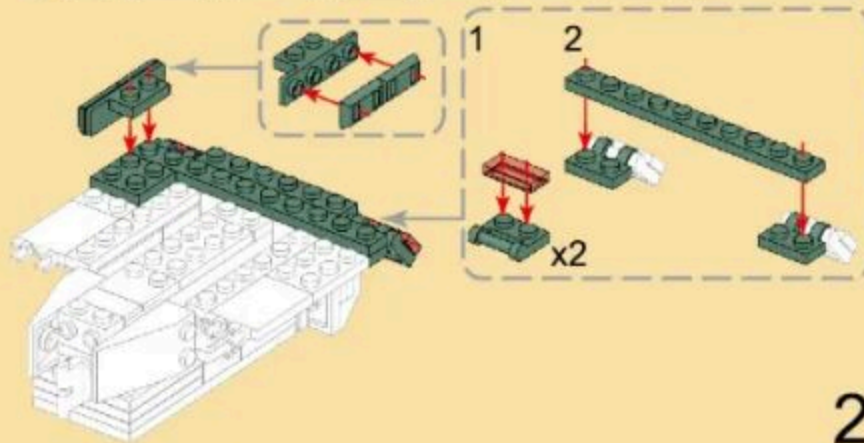

## THE LOCKHEED XM808 TWISTER

Building blocks model

Perfect shape, high simulation, classic collection

6+  
Suitable  
Age

3514  
Product  
Number

339 PCS  
Parts  
Total

1

11