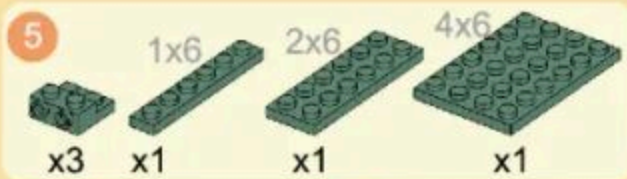

## THE LOCKHEED XM808 TWISTER

Building blocks model

Perfect shape, high simulation, classic collection

6+  
Suitable  
Age

3514  
Product  
Number

339 PCS  
Parts  
Total

1

11

- x1
- x2
- x1
- x2
- x2
- x1
- x1
- x1

19

- x1
- x1
- x1
- x1
- x1
- x2

20

- x1
- x1
- x1
- x1
- x1
- x2
- x1
- 2x4
- x1

21

- x1
- x1
- x1
- x1
- x2
- x1
- x1
- x1
- x1
- 

22