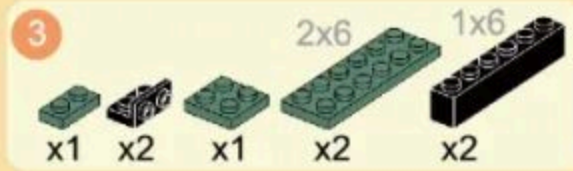

## THE LOCKHEED XM808 TWISTER

Building blocks model

Perfect shape, high simulation, classic collection

6+  
Suitable  
Age

3514  
Product  
Number

339 PCS  
Parts  
Total

1

11

- x1
- x2
- x1
- x2
- x2
- x1
- x1
- x1

19

- x1
- x1
- x1
- x1
- x1
- x2

20

- x1
- x1
- x1
- x1
- x1
- x2
- x1
- 2x4
- x1

21

- x1
- x1
- x1
- x1
- x2
- x1
- x1
- x1
- x1
- 

22