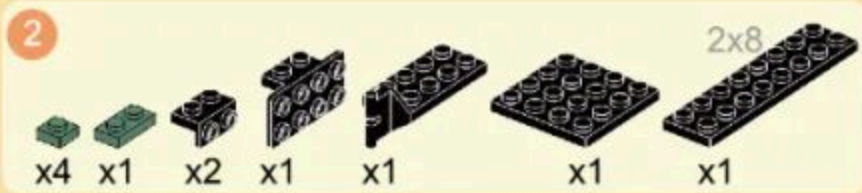

## THE LOCKHEED XM808 TWISTER

Building blocks model

Perfect shape, high simulation, classic collection

6+  
Suitable  
Age

3514  
Product  
Number

339 PCS  
Parts  
Total

1

11

- x1
- x2
- x1
- x2
- x2
- x1
- x1
- x1

19

- x1
- x1
- x1
- x1
- x1
- x2

20

- x1
- x1
- x1
- x1
- x1
- x2
- x1
- 2x4
- x1

21

- x1
- x1
- x1
- x1
- x2
- x1
- x1
- x1
- x1
- 

22