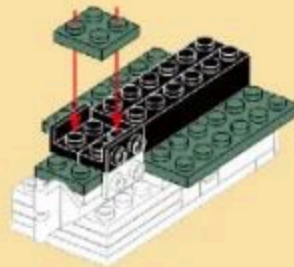

## THE LOCKHEED XM808 TWISTER

Building blocks model

Perfect shape, high simulation, classic collection

6+  
Suitable  
Age

3514  
Product  
Number

339 PCS  
Parts  
Total

1

11

12

3

13

14

15

16

17

18

- x1
- x2
- x1
- x2
- x2
- x1
- x1
- x1

19

- x1
- x1
- x1
- x1
- x1
- x2

20

- x1
- x1
- x1
- x1
- x1
- x2
- x1
- 2x4
- x1

21

- x1
- x1
- x1
- x1
- x2
- x1
- x1
- x1
- x1
- 

22