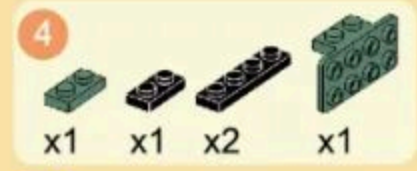

## THE LOCKHEED XM808 TWISTER

Building blocks model

Perfect shape, high simulation, classic collection

6+  
Suitable  
Age

3514  
Product  
Number

339 PCS  
Parts  
Total

1

11

- x1
- x2
- x1
- x2
- x2
- x1
- x1
- x1

19

- x1
- x1
- x1
- x1
- x1
- x2

20

- x1
- x1
- x1
- x1
- x1
- x2
- x1
- 2x4
- x1

21

- x1
- x1
- x1
- x1
- x2
- x1
- x1
- x1
- x1
- 

22