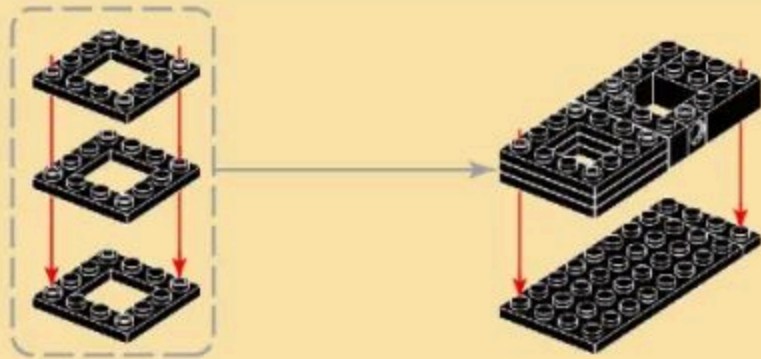

## THE LOCKHEED XM808 TWISTER

Building blocks model

Perfect shape, high simulation, classic collection

6+  
Suitable  
Age

3514  
Product  
Number

339 PCS  
Parts  
Total

1

11

12

3

13

14

15

16

17

18

- x1
- x2
- x1
- x2
- x2
- x1
- x1
- x1

19

- x1
- x1
- x1
- x1
- x1
- x2

20

- x1
- x1
- x1
- x1
- x1
- x2
- x1
- 2x4
- x1

21

- x1
- x1
- x1
- x1
- x2
- x1
- x1
- x1
- x1
- 

22