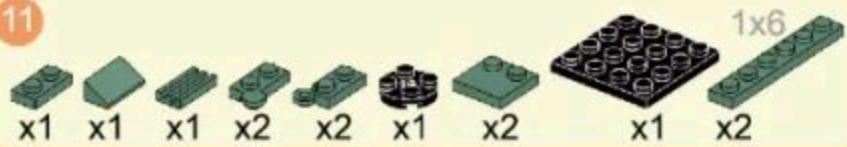

## THE LOCKHEED XM808 TWISTER

Building blocks model

Perfect shape, high simulation, classic collection

6+  
Suitable  
Age

3514  
Product  
Number

339 PCS  
Parts  
Total

1

11

- x1
- x2
- x1
- x2
- x2
- x1
- x1
- x1

19

- x1
- x1
- x1
- x1
- x1
- x2

20

- x1
- x1
- x1
- x1
- x1
- x2
- x1
- 2x4
- x1

21

- x1
- x1
- x1
- x1
- x2
- x1
- x1
- x1
- x1
- 

22