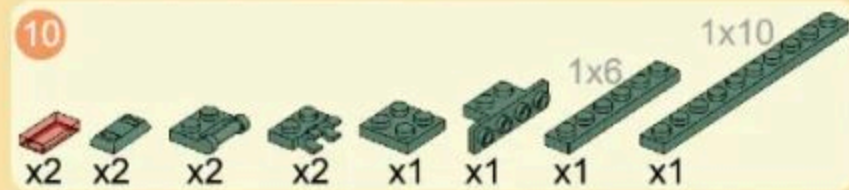

## THE LOCKHEED XM808 TWISTER

Building blocks model

Perfect shape, high simulation, classic collection

6+  
Suitable  
Age

3514  
Product  
Number

339 PCS  
Parts  
Total

1

11

- x1
- x2
- x1
- x2
- x2
- x1
- x1
- x1

19

- x1
- x1
- x1
- x1
- x1
- x2

20

- x1
- x1
- x1
- x1
- x1
- x2
- x1
- 2x4
- x1

21

- x1
- x1
- x1
- x1
- x2
- x1
- x1
- x1
- x1
- 

22