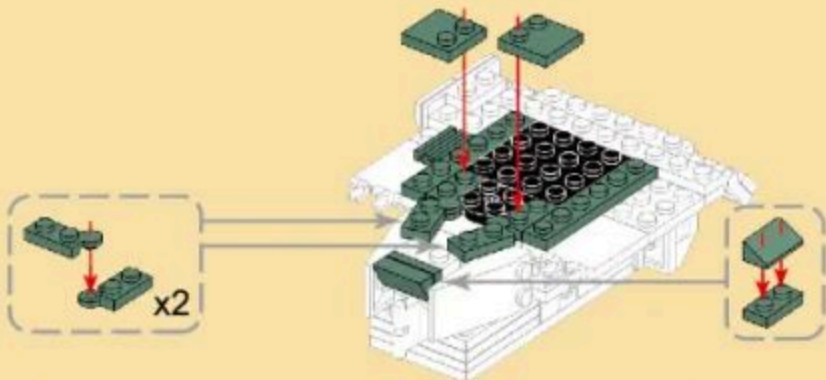

## THE LOCKHEED XM808 TWISTER

Building blocks model

Perfect shape, high simulation, classic collection

6+  
Suitable  
Age

3514  
Product  
Number

339 PCS  
Parts  
Total

1

11