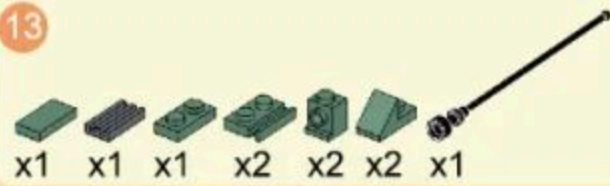

## THE LOCKHEED XM808 TWISTER

Building blocks model

Perfect shape, high simulation, classic collection

6+  
Suitable  
Age

3514  
Product  
Number

339 PCS  
Parts  
Total

1

11

12

3

13

14

15

16

17

18

- x1
- x2
- x1
- x2
- x2
- x1
- x1
- x1

19

- x1
- x1
- x1
- x1
- x1
- x2

20

- x1
- x1
- x1
- x1
- x1
- x2
- x1
- 2x4
- x1

21

- x1
- x1
- x1
- x1
- x2
- x1
- x1
- x1
- x1
- 

22