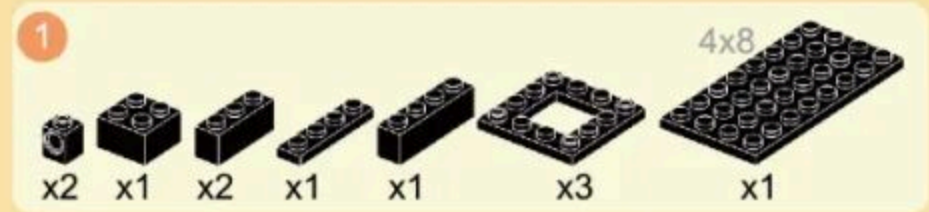

## THE LOCKHEED XM808 TWISTER

Building blocks model

Perfect shape, high simulation, classic collection

6+  
Suitable  
Age

3514  
Product  
Number

339 PCS  
Parts  
Total

1

11