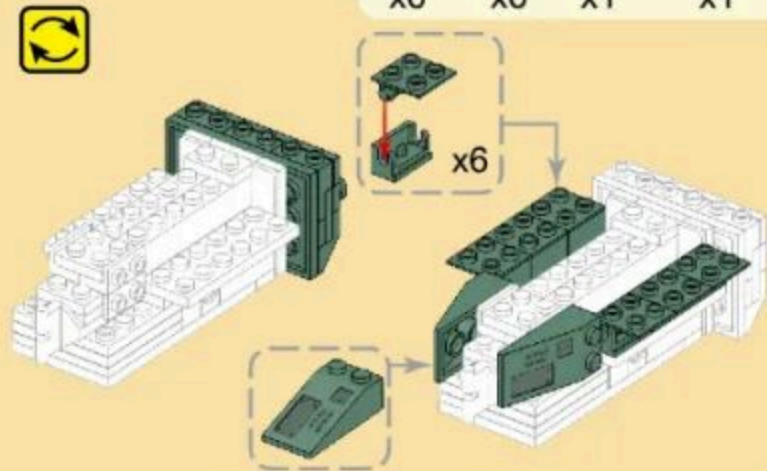

## THE LOCKHEED XM808 TWISTER

Building blocks model

Perfect shape, high simulation, classic collection

6+  
Suitable  
Age

3514  
Product  
Number

339 PCS  
Parts  
Total

1

11