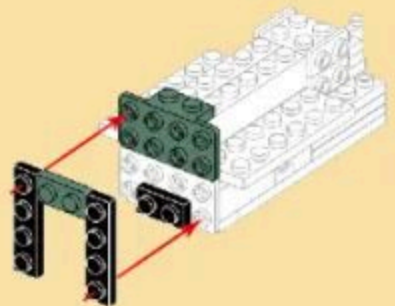

## THE LOCKHEED XM808 TWISTER

Building blocks model

Perfect shape, high simulation, classic collection

6+  
Suitable  
Age

3514  
Product  
Number

339 PCS  
Parts  
Total

1

11

- x1
- x2
- x1
- x2
- x2
- x1
- x1
- x1

19

- x1
- x1
- x1
- x1
- x1
- x2

20

- x1
- x1
- x1
- x1
- x1
- x2
- x1
- 2x4
- x1

21

- x1
- x1
- x1
- x1
- x2
- x1
- x1
- x1
- x1
- 

22