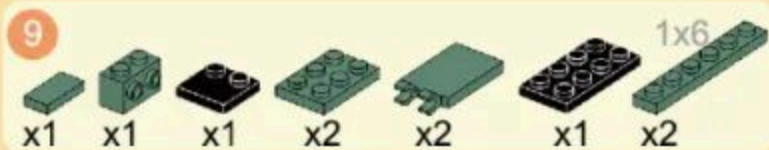

## THE LOCKHEED XM808 TWISTER

Building blocks model

Perfect shape, high simulation, classic collection

6+  
Suitable  
Age

3514  
Product  
Number

339 PCS  
Parts  
Total

1

11

- x1
- x2
- x1
- x2
- x2
- x1
- x1
- x1

19

- x1
- x1
- x1
- x1
- x1
- x2

20

- x1
- x1
- x1
- x1
- x1
- x2
- x1
- 2x4
- x1

21

- x1
- x1
- x1
- x1
- x2
- x1
- x1
- x1
- x1
- 

22