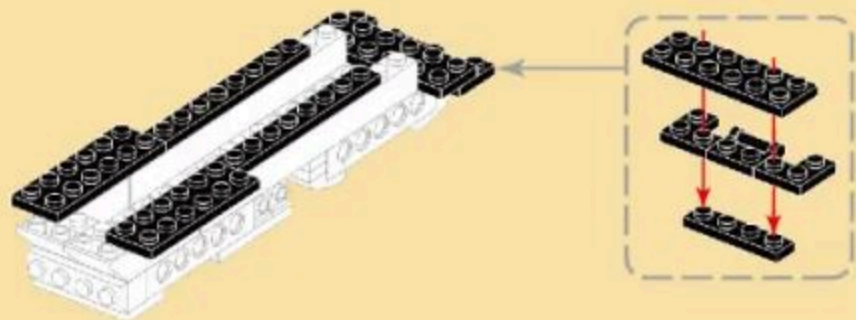

MILITARY EQUIPMENT

BTR-4 "BUCEPHALUS"

Building blocks model

Perfect shape, high simulation, classic collection

6+
Suitable
Age

3515
Product
Number

379 PCS
Parts
Total

- 8
- x4
 - x4
 - x4
 - x4
 - x8
 - x4
- 

- 9
- x8
 - x8
 - x8

3

- 10
- x2
 - x2
 - x2
 - x1
 - x2

- 11
- x4
 - x2
 - x2
 - x2
 - x2
 - x2
 - x1
 - x1

- 12
- x1
 - x4
 - x2
 - x2
 - 1x8
 - 2x8

- 13
- x2
 - x2
 - x2
 - x2
 - x2
 - 2x8
 - 4x10

- 14
- x2
 - x2
 - x2
 - x2
 - x2

- 15
- x2
 - x2
 - x4
 - x2
 - x2
 - 2x6
 - x1

- 16
- x2
 - 2x2
 - x2
 - x1
 - x1
 - 1x8

- 17
- x3
 - 1x8
 - 1x8
 - x4
 - x4

- 18
- x2
 - x2
 - x2
 - x2
 - x2
 - x2
 - x2

- 19
- x4
 - x2
 - x1
 - x2
 - x1