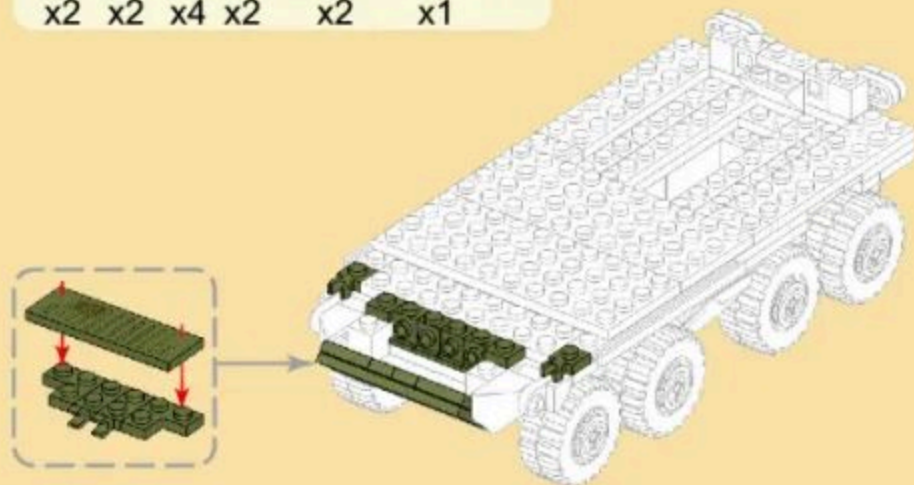

MILITARY EQUIPMENT

BTR-4 "BUCEPHALUS"

Building blocks model

Perfect shape, high simulation, classic collection

6+
Suitable
Age

3515
Product
Number

379 PCS
Parts
Total

- 8
- x4
 - x4
 - x4
 - x4
 - x8
 - x4
- 

- 9
- x8
 - x8
 - x8

3

- 10
- x2
 - x2
 - x2
 - x1
 - x2

- 11
- x4
 - x2
 - x2
 - x2
 - x2
 - x2
 - x1
 - x1

- 12
- x1
 - x4
 - x2
 - x2
 - 1x8
 - 2x8

- 13
- x2
 - x2
 - x2
 - x2
 - x2
 - 2x8
 - 4x10

- 14
- x2
 - x2
 - x2
 - x2
 - x2

- 15
- x2
 - x2
 - x4
 - x2
 - x2
 - 2x6
 - x1

- 16
- x2
 - 2x2
 - x2
 - x1
 - x1
 - 1x8

- 17
- x3
 - 1x8
 - 1x8
 - x4
 - x4

- 18
- x2
 - x2
 - x2
 - x2
 - x2
 - x2
 - x2

- 19
- x4
 - x2
 - x1
 - x2
 - x1