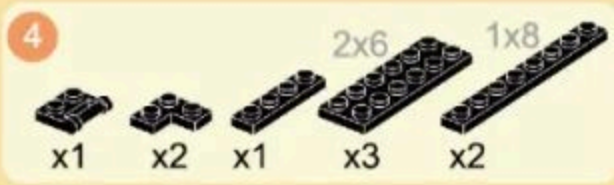

MILITARY EQUIPMENT

BTR-4 "BUCEPHALUS"

Building blocks model

Perfect shape, high simulation, classic collection

6+
Suitable
Age

3515
Product
Number

379 PCS
Parts
Total

- 8
- x4
 - x4
 - x4
 - x4
 - x8
 - x4
- 

- 9
- x8
 - x8
 - x8

3

- 10
- x2
 - x2
 - x2
 - x1
 - x2

- 11
- x4
 - x2
 - x2
 - x2
 - x2
 - x2
 - x1
 - x1

- 12
- x1
 - x4
 - x2
 - x2
 - 1x8
 - 2x8

- 13
- x2
 - x2
 - x2
 - x2
 - x2
 - 2x8
 - 4x10

- 14
- x2
 - x2
 - x2
 - x2
 - x2

- 15
- x2
 - x2
 - x4
 - x2
 - x2
 - 2x6
 - x1

- 16
- x2
 - 2x2
 - x2
 - x1
 - x1
 - 1x8

- 17
- x3
 - 1x8
 - 1x8
 - x4
 - x4

- 18
- x2
 - x2
 - x2
 - x2
 - x2
 - x2
 - x2

- 19
- x4
 - x2
 - x1
 - x2
 - x1