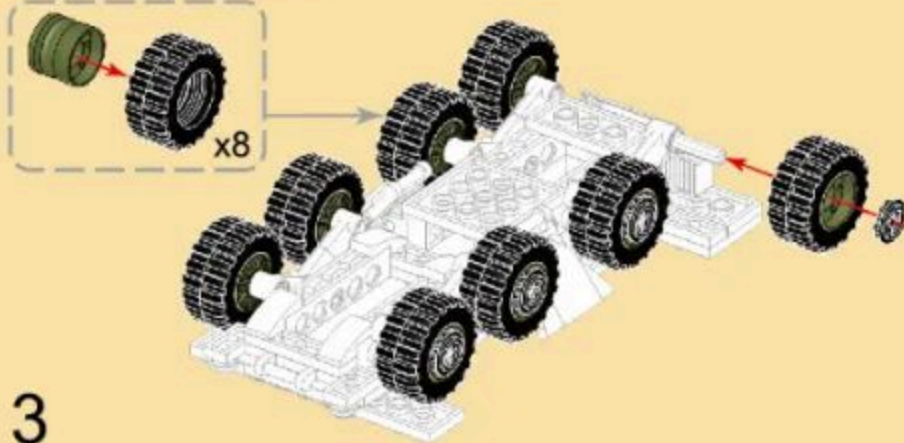

MILITARY EQUIPMENT

BTR-4 "BUCEPHALUS"

Building blocks model

Perfect shape, high simulation, classic collection

6+
Suitable
Age

3515
Product
Number

379 PCS
Parts
Total

- 8
- x4
 - x4
 - x4
 - x4
 - x8
 - x4
- 

- 9
- x8
 - x8
 - x8

3

- 10
- x2
 - x2
 - x2
 - x1
 - x2

- 11
- x4
 - x2
 - x2
 - x2
 - x2
 - x2
 - x1
 - x1

- 12
- x1
 - x4
 - x2
 - x2
 - 1x8
 - 2x8

- 13
- x2
 - x2
 - x2
 - x2
 - x2
 - 2x8
 - 4x10

- 14
- x2
 - x2
 - x2
 - x2
 - x2