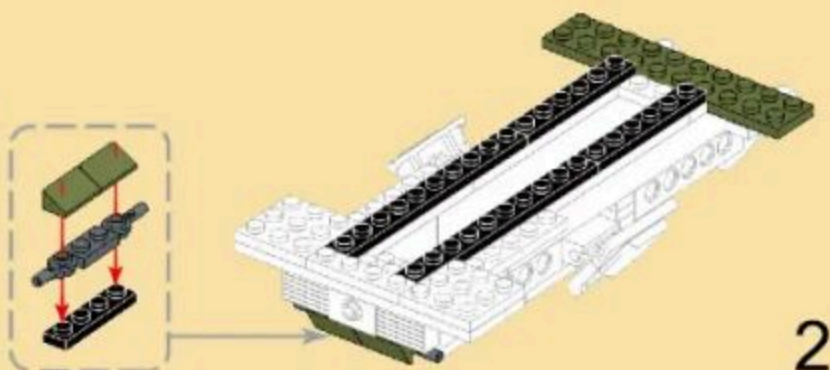

MILITARY EQUIPMENT

BTR-4 "BUCEPHALUS"

Building blocks model

Perfect shape, high simulation, classic collection

6+
Suitable
Age

3515
Product
Number

379 PCS
Parts
Total

- 8
- x4
 - x4
 - x4
 - x4
 - x8
 - x4
- 

- 9
- x8
 - x8
 - x8

3

- 10
- x2
 - x2
 - x2
 - x1
 - x2

- 11
- x4
 - x2
 - x2
 - x2
 - x2
 - x2
 - x1
 - x1

- 12
- x1
 - x4
 - x2
 - x2
 - 1x8
 - 2x8

- 13
- x2
 - x2
 - x2
 - x2
 - x2
 - 2x8
 - 4x10

- 14
- x2
 - x2
 - x2
 - x2
 - x2

- 15
- x2
 - x2
 - x4
 - x2
 - x2
 - 2x6
 - x1

- 16
- x2
 - 2x2
 - x2
 - x1
 - x1
 - 1x8

- 17
- x3
 - 1x8
 - 1x8
 - x4
 - x4

- 18
- x2
 - x2
 - x2
 - x2
 - x2
 - x2
 - x2

- 19
- x4
 - x2
 - x1
 - x2
 - x1