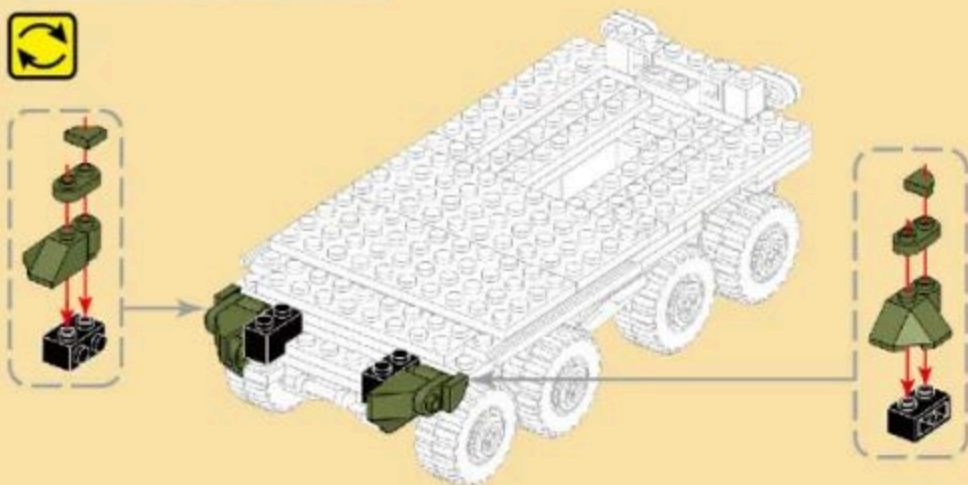

MILITARY EQUIPMENT

BTR-4 "BUCEPHALUS"

Building blocks model

Perfect shape, high simulation, classic collection

6+
Suitable
Age

3515
Product
Number

379 PCS
Parts
Total

- 8
- x4
 - x4
 - x4
 - x4
 - x8
 - x4
- 

- 9
- x8
 - x8
 - x8

3

- 10
- x2
 - x2
 - x2
 - x1
 - x2

- 11
- x4
 - x2
 - x2
 - x2
 - x2
 - x2
 - x1
 - x1

- 12
- x1
 - x4
 - x2
 - x2
 - 1x8
 - 2x8

- 13
- x2
 - x2
 - x2
 - x2
 - x2
 - 2x8
 - 4x10

- 14
- x2
 - x2
 - x2
 - x2
 - x2