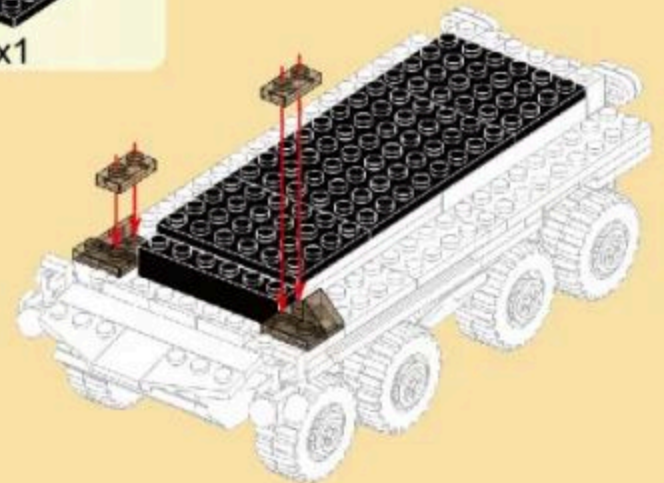

MILITARY EQUIPMENT

BTR-4 "BUCEPHALUS"

Building blocks model

Perfect shape, high simulation, classic collection

6+
Suitable
Age

3515
Product
Number

379 PCS
Parts
Total

- 8
- x4
 - x4
 - x4
 - x4
 - x8
 - x4
- 

- 9
- x8
 - x8
 - x8

3

- 10
- x2
 - x2
 - x2
 - x1
 - x2

- 11
- x4
 - x2
 - x2
 - x2
 - x2
 - x2
 - x1
 - x1

- 12
- x1
 - x4
 - x2
 - x2
 - 1x8
 - 2x8

- 13
- x2
 - x2
 - x2
 - x2
 - x2
 - 2x8
 - 4x10

- 14
- x2
 - x2
 - x2
 - x2
 - x2

- 15
- x2
 - x2
 - x4
 - x2
 - x2
 - 2x6
 - x1

- 16
- x2
 - 2x2
 - x2
 - x1
 - x1
 - 1x8

- 17
- x3
 - 1x8
 - 1x8
 - x4
 - x4

- 18
- x2
 - x2
 - x2
 - x2
 - x2
 - x2
 - x2

- 19
- x4
 - x2
 - x1
 - x2
 - x1

- 20
- x1
 - x1
 - x1
 - x1
 - x1
 - x2

21

22

23

- 24
- x2 x2 x4 x2 x2 x2 x1 x1 x2
 - 1x3

- 25
- x2 x8 x4 x1 x1
 - x1 x1 x2 x1

- 26
- x2 x1 x1 x1 x1
 - x2 x1 x1

- 27
- x2 x1 x1 x1 x1 x1 x1