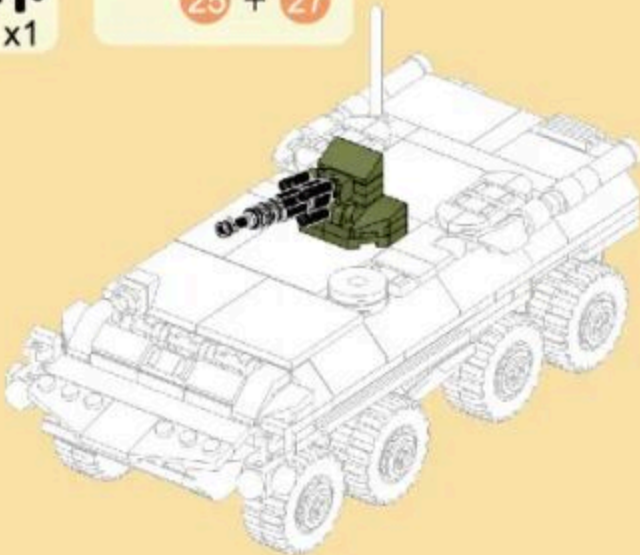

- 20
- x1
 - x1
 - x1
 - x1
 - x1
 - x2

21

22

23

- 24
- x2 x2 x4 x2 x2 x2 x1 x1 x2
 - 1x3

- 25
- x2 x8 x4 x1 x1
 - x1 x1 x2 x1

- 26
- x2 x1 x1 x1 x1
 - x2 x1 x1

- 27
- x2 x1 x1 x1 x1 x1 x1

- 28
- 25 + 27

- 29
- x1 x1 x1 x1 x1
 - x1 x2 x1 x1

MILITARY EQUIPMENT

Building blocks model

Perfect shape,high simulation,classic collection

DANA M2

M142 HIMARS

BOXER ARMORED VEHICLE