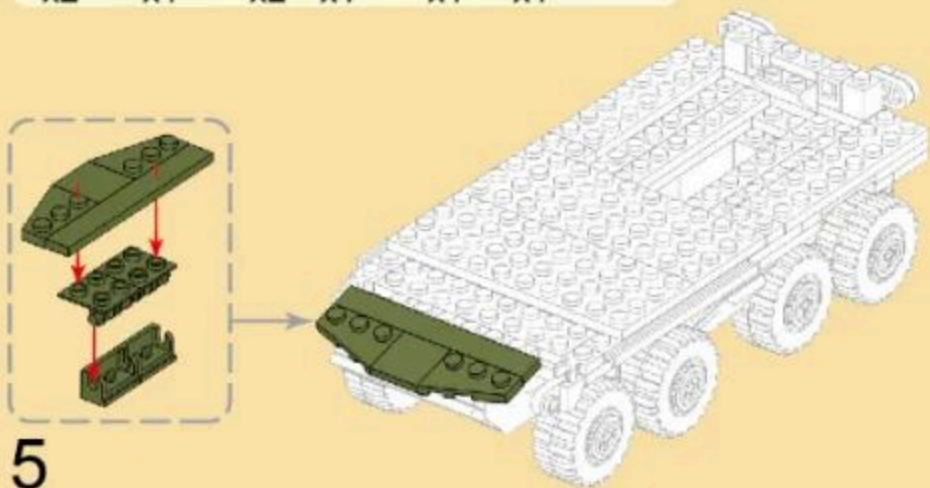

MILITARY EQUIPMENT

BTR-4 "BUCEPHALUS"

Building blocks model

Perfect shape, high simulation, classic collection

6+
Suitable
Age

3515
Product
Number

379 PCS
Parts
Total

- 8
- x4
 - x4
 - x4
 - x4
 - x8
 - x4
- 

- 9
- x8
 - x8
 - x8

3

- 10
- x2
 - x2
 - x2
 - x1
 - x2

- 11
- x4
 - x2
 - x2
 - x2
 - x2
 - x2
 - x1
 - x1

- 12
- x1
 - x4
 - x2
 - x2
 - 1x8
 - 2x8

- 13
- x2
 - x2
 - x2
 - x2
 - x2
 - 2x8
 - 4x10

- 14
- x2
 - x2
 - x2
 - x2
 - x2

- 15
- x2
 - x2
 - x4
 - x2
 - x2
 - 2x6
 - x1

- 16
- x2
 - 2x2
 - x2
 - x1
 - x1
 - 1x8

- 17
- x3
 - 1x8
 - 1x8
 - x4
 - x4

- 18
- x2
 - x2
 - x2
 - x2
 - x2
 - x2
 - x2

- 19
- x4
 - x2
 - x1
 - x2
 - x1