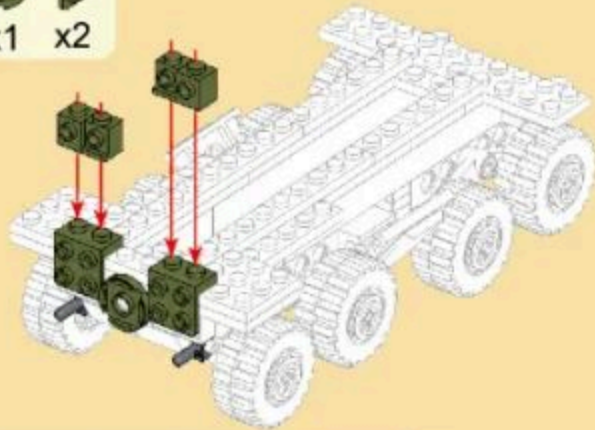

MILITARY EQUIPMENT

BTR-4 "BUCEPHALUS"

Building blocks model

Perfect shape, high simulation, classic collection

6+
Suitable
Age

3515
Product
Number

379 PCS
Parts
Total

- 8
- x4
 - x4
 - x4
 - x4
 - x8
 - x4
- 

- 9
- x8
 - x8
 - x8

3

- 10
- x2
 - x2
 - x2
 - x1
 - x2

- 11
- x4
 - x2
 - x2
 - x2
 - x2
 - x2
 - x1
 - x1

- 12
- x1
 - x4
 - x2
 - x2
 - 1x8
 - 2x8

- 13
- x2
 - x2
 - x2
 - x2
 - x2
 - 2x8
 - 4x10

- 14
- x2
 - x2
 - x2
 - x2
 - x2