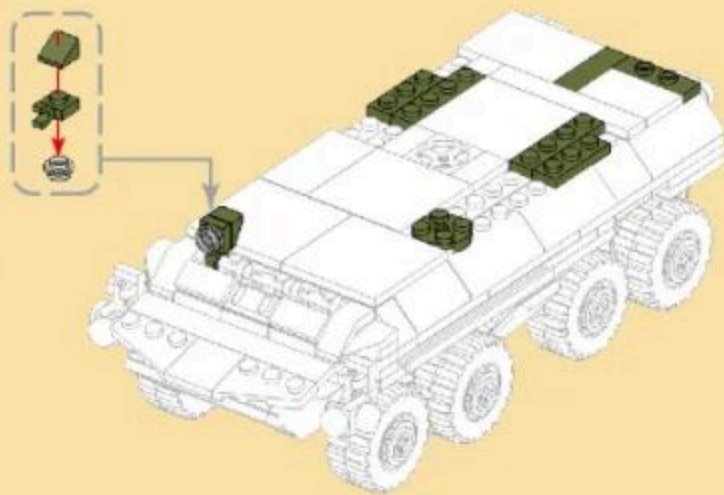

MILITARY EQUIPMENT

BTR-4 "BUCEPHALUS"

Building blocks model

Perfect shape, high simulation, classic collection

6+
Suitable
Age

3515
Product
Number

379 PCS
Parts
Total

- 8
- x4
 - x4
 - x4
 - x4
 - x8
 - x4
- 

- 15
- x2
 - x2
 - x4
 - x2
 - x2
 - 2x6
 - x1

- 16
- x2
 - 2x2
 - x2
 - x1
 - x1
 - 1x8

- 17
- x3
 - 1x8
 - 1x8
 - x4
 - x4

- 18
- x2
 - x2
 - x2
 - x2
 - x2
 - x2
 - x2

- 19
- x4
 - x2
 - x1
 - x2
 - x1

- 20
- x1
 - x1
 - x1
 - x1
 - x1
 - x2

21

22

23

- 24
- x2 x2 x4 x2 x2 x2 x1 x1 x2
 - 1x3

- 25
- x2 x8 x4 x1 x1
 - x1 x1 x2 x1

- 26
- x2 x1 x1 x1 x1
 - x2 x1 x1

- 27
- x2 x1 x1 x1 x1 x1 x1

- 28
- 25 + 27

- 29
- x1 x1 x1 x1 x1
 - x1 x2 x1 x1

MILITARY EQUIPMENT

Building blocks model

Perfect shape,high simulation,classic collection

DANA M2

M142 HIMARS

BOXER ARMORED VEHICLE