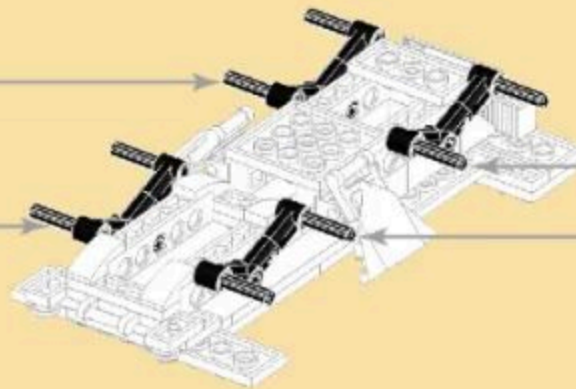

MILITARY EQUIPMENT

BTR-4 "BUCEPHALUS"

Building blocks model

Perfect shape, high simulation, classic collection

6+
Suitable
Age

3515
Product
Number

379 PCS
Parts
Total

- 8
- x4
 - x4
 - x4
 - x4
 - x8
 - x4
- 

- 9
- x8
 - x8
 - x8

3

- 10
- x2
 - x2
 - x2
 - x1
 - x2

- 11
- x4
 - x2
 - x2
 - x2
 - x2
 - x2
 - x1
 - x1

- 12
- x1
 - x4
 - x2
 - x2
 - 1x8
 - 2x8

- 13
- x2
 - x2
 - x2
 - x2
 - x2
 - 2x8
 - 4x10

- 14
- x2
 - x2
 - x2
 - x2
 - x2

- 15
- x2
 - x2
 - x4
 - x2
 - x2
 - 2x6
 - x1

- 16
- x2
 - 2x2
 - x2
 - x1
 - x1
 - 1x8

- 17
- x3
 - 1x8
 - 1x8
 - x4
 - x4

- 18
- x2
 - x2
 - x2
 - x2
 - x2
 - x2
 - x2

- 19
- x4
 - x2
 - x1
 - x2
 - x1