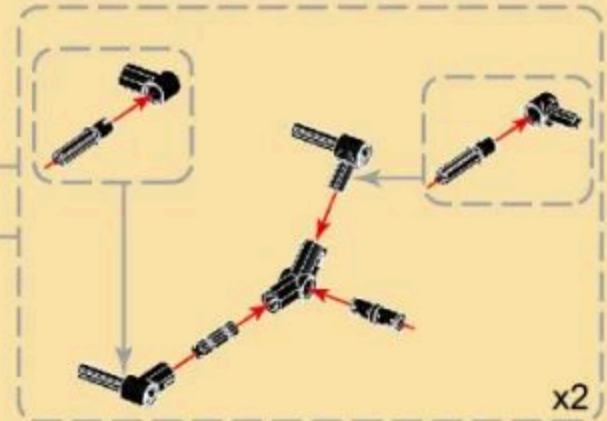

MILITARY EQUIPMENT

BTR-4 "BUCEPHALUS"

Building blocks model

Perfect shape, high simulation, classic collection

6+
Suitable
Age

3515
Product
Number

379 PCS
Parts
Total

- 8
- x4
 - x4
 - x4
 - x4
 - x8
 - x4
- 

- 9
- x8
 - x8
 - x8

3

- 10
- x2
 - x2
 - x2
 - x1
 - x2

- 11
- x4
 - x2
 - x2
 - x2
 - x2
 - x2
 - x1
 - x1

- 12
- x1
 - x4
 - x2
 - x2
 - 1x8
 - 2x8

- 13
- x2
 - x2
 - x2
 - x2
 - x2
 - 2x8
 - 4x10

- 14
- x2
 - x2
 - x2
 - x2
 - x2