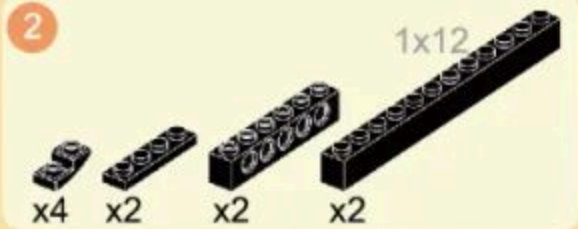

MILITARY EQUIPMENT

BTR-4 "BUCEPHALUS"

Building blocks model

Perfect shape, high simulation, classic collection

6+
Suitable
Age

3515
Product
Number

379 PCS
Parts
Total

- 8
- x4
 - x4
 - x4
 - x4
 - x8
 - x4
- 

- 9
- x8
 - x8
 - x8

3

- 10
- x2
 - x2
 - x2
 - x1
 - x2

- 11
- x4
 - x2
 - x2
 - x2
 - x2
 - x2
 - x1
 - x1

- 12
- x1
 - x4
 - x2
 - x2
 - 1x8
 - 2x8

- 13
- x2
 - x2
 - x2
 - x2
 - x2
 - 2x8
 - 4x10

- 14
- x2
 - x2
 - x2
 - x2
 - x2

- 15
- x2
 - x2
 - x4
 - x2
 - x2
 - 2x6
 - x1

- 16
- x2
 - 2x2
 - x2
 - x1
 - x1
 - 1x8

- 17
- x3
 - 1x8
 - 1x8
 - x4
 - x4

- 18
- x2
 - x2
 - x2
 - x2
 - x2
 - x2
 - x2

- 19
- x4
 - x2
 - x1
 - x2
 - x1