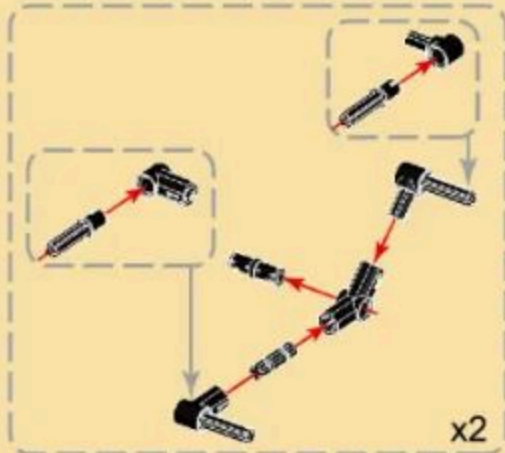

MILITARY EQUIPMENT

BTR-4 "BUCEPHALUS"

Building blocks model

Perfect shape, high simulation, classic collection

6+
Suitable
Age

3515
Product
Number

379 PCS
Parts
Total

- 8
- x4
 - x4
 - x4
 - x4
 - x8
 - x4
- 

- 9
- x8
 - x8
 - x8

3

- 10
- x2
 - x2
 - x2
 - x1
 - x2

- 11
- x4
 - x2
 - x2
 - x2
 - x2
 - x2
 - x1
 - x1

- 12
- x1
 - x4
 - x2
 - x2
 - 1x8
 - 2x8

- 13
- x2
 - x2
 - x2
 - x2
 - x2
 - 2x8
 - 4x10

- 14
- x2
 - x2
 - x2
 - x2
 - x2