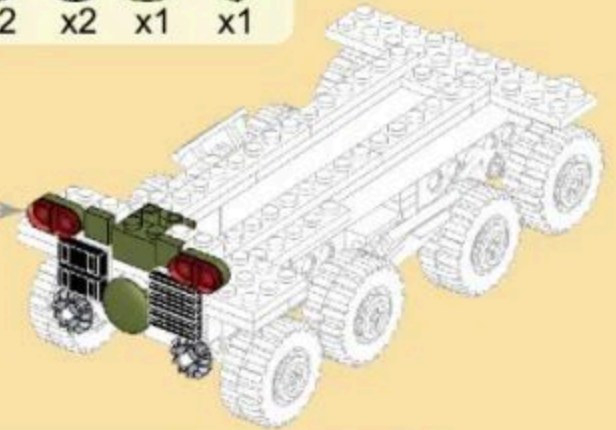

MILITARY EQUIPMENT

BTR-4 "BUCEPHALUS"

Building blocks model

Perfect shape, high simulation, classic collection

6+
Suitable
Age

3515
Product
Number

379 PCS
Parts
Total

- 8
- x4
 - x4
 - x4
 - x4
 - x8
 - x4
- 

- 9
- x8
 - x8
 - x8

3

- 10
- x2
 - x2
 - x2
 - x1
 - x2

- 11
- x4
 - x2
 - x2
 - x2
 - x2
 - x2
 - x1
 - x1

- 12
- x1
 - x4
 - x2
 - x2
 - 1x8
 - 2x8

- 13
- x2
 - x2
 - x2
 - x2
 - x2
 - 2x8
 - 4x10

- 14
- x2
 - x2
 - x2
 - x2
 - x2

- 15
- x2
 - x2
 - x4
 - x2
 - x2
 - 2x6
 - x1

- 16
- x2
 - 2x2
 - x2
 - x1
 - x1
 - 1x8

- 17
- x3
 - 1x8
 - 1x8
 - x4
 - x4

- 18
- x2
 - x2
 - x2
 - x2
 - x2
 - x2
 - x2

- 19
- x4
 - x2
 - x1
 - x2
 - x1