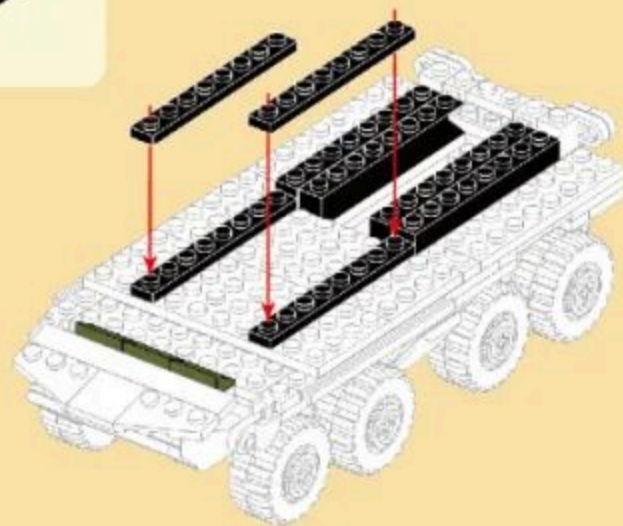

MILITARY EQUIPMENT

BTR-4 "BUCEPHALUS"

Building blocks model

Perfect shape, high simulation, classic collection

6+
Suitable
Age

3515
Product
Number

379 PCS
Parts
Total

- 8
- x4
 - x4
 - x4
 - x4
 - x8
 - x4
- 

- 9
- x8
 - x8
 - x8

3

- 10
- x2
 - x2
 - x2
 - x1
 - x2

- 11
- x4
 - x2
 - x2
 - x2
 - x2
 - x2
 - x1
 - x1

- 12
- x1
 - x4
 - x2
 - x2
 - 1x8
 - 2x8

- 13
- x2
 - x2
 - x2
 - x2
 - x2
 - 2x8
 - 4x10

- 14
- x2
 - x2
 - x2
 - x2
 - x2

- 15
- x2
 - x2
 - x4
 - x2
 - x2
 - 2x6
 - x1

- 16
- x2
 - 2x2
 - x2
 - x1
 - x1
 - 1x8

- 17
- x3
 - 1x8
 - 1x8
 - x4
 - x4

- 18
- x2
 - x2
 - x2
 - x2
 - x2
 - x2
 - x2

- 19
- x4
 - x2
 - x1
 - x2
 - x1