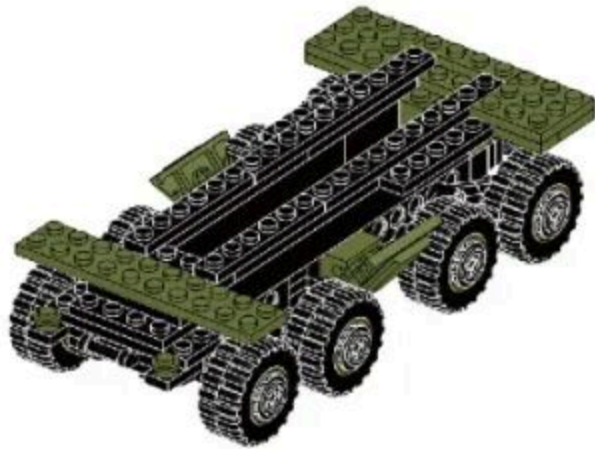

MILITARY EQUIPMENT

BTR-4 "BUCEPHALUS"

Building blocks model

Perfect shape, high simulation, classic collection

6+
Suitable
Age

3515
Product
Number

379 PCS
Parts
Total

- 8
- x4
 - x4
 - x4
 - x4
 - x8
 - x4
- 

- 9
- x8
 - x8
 - x8

3

- 10
- x2
 - x2
 - x2
 - x1
 - x2

- 11
- x4
 - x2
 - x2
 - x2
 - x2
 - x2
 - x1
 - x1

- 12
- x1
 - x4
 - x2
 - x2
 - 1x8
 - 2x8

- 13
- x2
 - x2
 - x2
 - x2
 - x2
 - 2x8
 - 4x10

- 14
- x2
 - x2
 - x2
 - x2
 - x2

- 15
- x2
 - x2
 - x4
 - x2
 - x2
 - 2x6
 - x1

- 16
- x2
 - 2x2
 - x2
 - x1
 - x1
 - 1x8

- 17
- x3
 - 1x8
 - 1x8
 - x4
 - x4

- 18
- x2
 - x2
 - x2
 - x2
 - x2
 - x2
 - x2

- 19
- x4
 - x2
 - x1
 - x2
 - x1