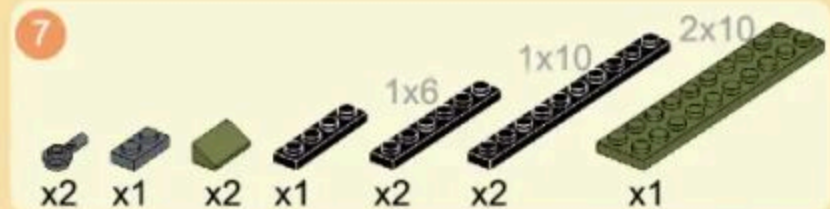

MILITARY EQUIPMENT

BTR-4 "BUCEPHALUS"

Building blocks model

Perfect shape, high simulation, classic collection

6+
Suitable
Age

3515
Product
Number

379 PCS
Parts
Total

- 8
- x4
 - x4
 - x4
 - x4
 - x8
 - x4
- 

- 9
- x8
 - x8
 - x8

3

- 10
- x2
 - x2
 - x2
 - x1
 - x2

- 11
- x4
 - x2
 - x2
 - x2
 - x2
 - x2
 - x1
 - x1

- 12
- x1
 - x4
 - x2
 - x2
 - 1x8
 - 2x8

- 13
- x2
 - x2
 - x2
 - x2
 - x2
 - 2x8
 - 4x10

- 14
- x2
 - x2
 - x2
 - x2
 - x2

- 15
- x2
 - x2
 - x4
 - x2
 - x2
 - 2x6
 - x1

- 16
- x2
 - 2x2
 - x2
 - x1
 - x1
 - 1x8

- 17
- x3
 - 1x8
 - 1x8
 - x4
 - x4

- 18
- x2
 - x2
 - x2
 - x2
 - x2
 - x2
 - x2

- 19
- x4
 - x2
 - x1
 - x2
 - x1