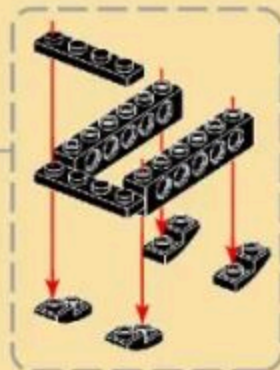

MILITARY EQUIPMENT

BTR-4 "BUCEPHALUS"

Building blocks model

Perfect shape, high simulation, classic collection

6+
Suitable
Age

3515
Product
Number

379 PCS
Parts
Total

- 8
- x4
 - x4
 - x4
 - x4
 - x8
 - x4
- 

- 9
- x8
 - x8
 - x8

3

- 10
- x2
 - x2
 - x2
 - x1
 - x2

- 11
- x4
 - x2
 - x2
 - x2
 - x2
 - x2
 - x1
 - x1

- 12
- x1
 - x4
 - x2
 - x2
 - 1x8
 - 2x8

- 13
- x2
 - x2
 - x2
 - x2
 - x2
 - 2x8
 - 4x10

- 14
- x2
 - x2
 - x2
 - x2
 - x2

- 15
- x2
 - x2
 - x4
 - x2
 - x2
 - 2x6
 - x1

- 16
- x2
 - 2x2
 - x2
 - x1
 - x1
 - 1x8

- 17
- x3
 - 1x8
 - 1x8
 - x4
 - x4

- 18
- x2
 - x2
 - x2
 - x2
 - x2
 - x2
 - x2

- 19
- x4
 - x2
 - x1
 - x2
 - x1