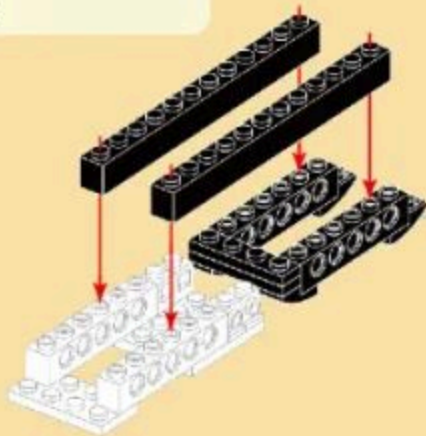

MILITARY EQUIPMENT

BTR-4 "BUCEPHALUS"

Building blocks model

Perfect shape, high simulation, classic collection

6+
Suitable
Age

3515
Product
Number

379 PCS
Parts
Total

- 8
- x4
 - x4
 - x4
 - x4
 - x8
 - x4
- 

- 9
- x8
 - x8
 - x8

3

- 10
- x2
 - x2
 - x2
 - x1
 - x2

- 11
- x4
 - x2
 - x2
 - x2
 - x2
 - x2
 - x1
 - x1

- 12
- x1
 - x4
 - x2
 - x2
 - 1x8
 - 2x8

- 13
- x2
 - x2
 - x2
 - x2
 - x2
 - 2x8
 - 4x10

- 14
- x2
 - x2
 - x2
 - x2
 - x2

- 15
- x2
 - x2
 - x4
 - x2
 - x2
 - 2x6
 - x1

- 16
- x2
 - 2x2
 - x2
 - x1
 - x1
 - 1x8

- 17
- x3
 - 1x8
 - 1x8
 - x4
 - x4

- 18
- x2
 - x2
 - x2
 - x2
 - x2
 - x2
 - x2

- 19
- x4
 - x2
 - x1
 - x2
 - x1