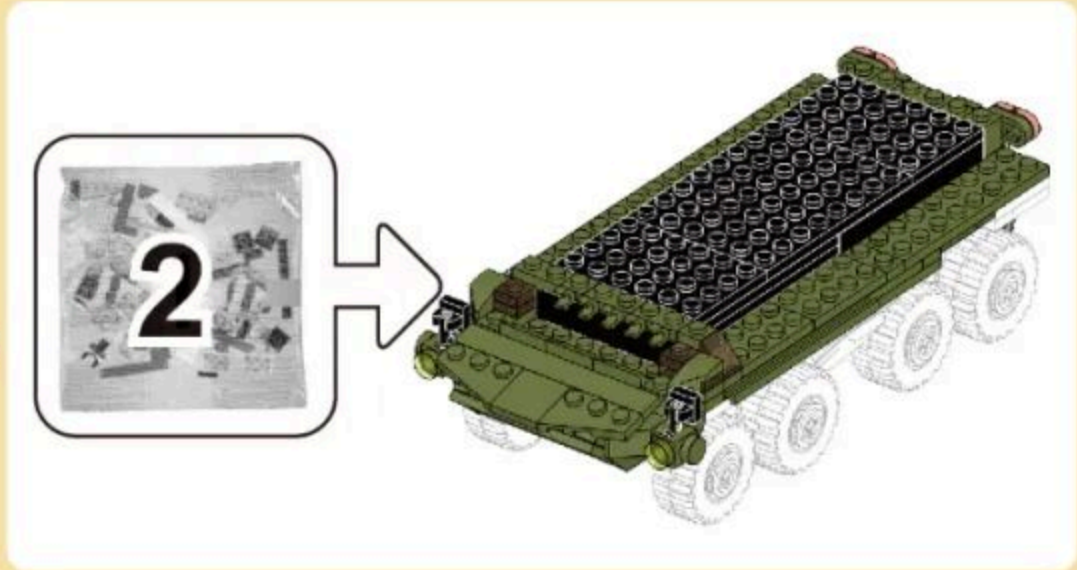

MILITARY EQUIPMENT

BTR-4 "BUCEPHALUS"

Building blocks model

Perfect shape, high simulation, classic collection

6+
Suitable
Age

3515
Product
Number

379 PCS
Parts
Total

- 8
- x4
 - x4
 - x4
 - x4
 - x8
 - x4
- 

- 9
- x8
 - x8
 - x8

3

- 10
- x2
 - x2
 - x2
 - x1
 - x2

- 11
- x4
 - x2
 - x2
 - x2
 - x2
 - x2
 - x1
 - x1

- 12
- x1
 - x4
 - x2
 - x2
 - 1x8
 - 2x8

- 13
- x2
 - x2
 - x2
 - x2
 - x2
 - 2x8
 - 4x10

- 14
- x2
 - x2
 - x2
 - x2
 - x2