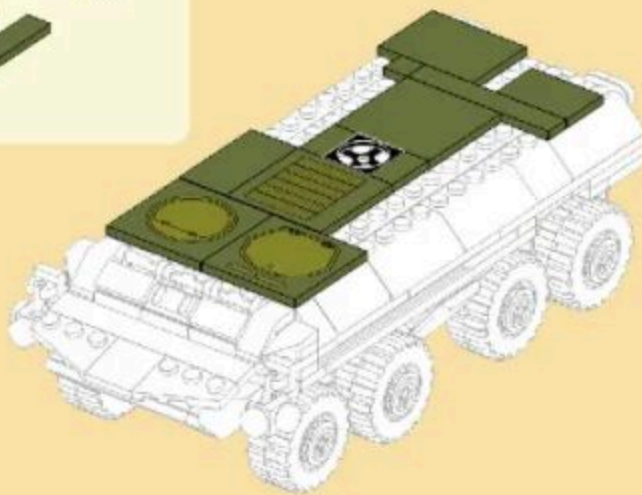

MILITARY EQUIPMENT

BTR-4 "BUCEPHALUS"

Building blocks model

Perfect shape, high simulation, classic collection

6+
Suitable
Age

3515
Product
Number

379 PCS
Parts
Total

- 8
- x4
 - x4
 - x4
 - x4
 - x8
 - x4
- 

- 9
- x8
 - x8
 - x8

3

- 10
- x2
 - x2
 - x2
 - x1
 - x2

- 11
- x4
 - x2
 - x2
 - x2
 - x2
 - x2
 - x1
 - x1

- 12
- x1
 - x4
 - x2
 - x2
 - 1x8
 - 2x8

- 13
- x2
 - x2
 - x2
 - x2
 - x2
 - 2x8
 - 4x10

- 14
- x2
 - x2
 - x2
 - x2
 - x2

- 15
- x2
 - x2
 - x4
 - x2
 - x2
 - 2x6
 - x1

- 16
- x2
 - 2x2
 - x2
 - x1
 - x1
 - 1x8

- 17
- x3
 - 1x8
 - 1x8
 - x4
 - x4

- 18
- x2
 - x2
 - x2
 - x2
 - x2
 - x2
 - x2

- 19
- x4
 - x2
 - x1
 - x2
 - x1

- 20
- x1
 - x1
 - x1
 - x1
 - x1
 - x2

21

22

23

- 24
- x2 x2 x4 x2 x2 x2 x1 x1 x2
 - 1x3

- 25
- x2 x8 x4 x1 x1
 - x1 x1 x2 x1

- 26
- x2 x1 x1 x1 x1
 - x2 x1 x1

- 27
- x2 x1 x1 x1 x1 x1 x1