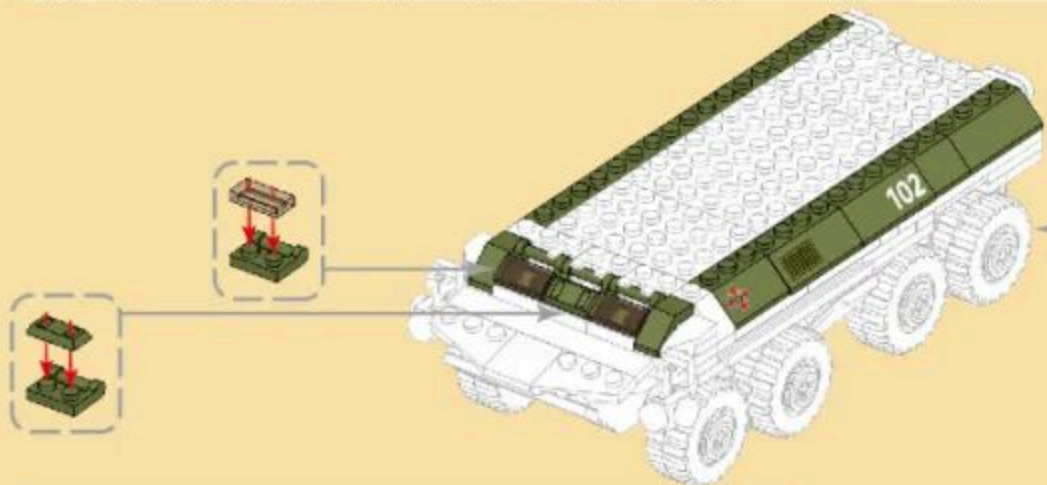

MILITARY EQUIPMENT

BTR-4 "BUCEPHALUS"

Building blocks model

Perfect shape, high simulation, classic collection

6+
Suitable
Age

3515
Product
Number

379 PCS
Parts
Total

- 8
- x4
 - x4
 - x4
 - x4
 - x8
 - x4
- 

- 15
- x2
 - x2
 - x4
 - x2
 - x2
 - 2x6
 - x1

- 16
- x2
 - 2x2
 - x2
 - x1
 - x1
 - 1x8

- 17
- x3
 - 1x8
 - 1x8
 - x4
 - x4

- 18
- x2
 - x2
 - x2
 - x2
 - x2
 - x2
 - x2

- 19
- x4
 - x2
 - x1
 - x2
 - x1

- 20
- x1
 - x1
 - x1
 - x1
 - x1
 - x2

21

22

23

- 24
- x2 x2 x4 x2 x2 x2 x1 x1 x2
 - 1x3

- 25
- x2 x8 x4 x1 x1
 - x1 x1 x2 x1

- 26
- x2 x1 x1 x1 x1
 - x2 x1 x1

- 27
- x2 x1 x1 x1 x1 x1 x1