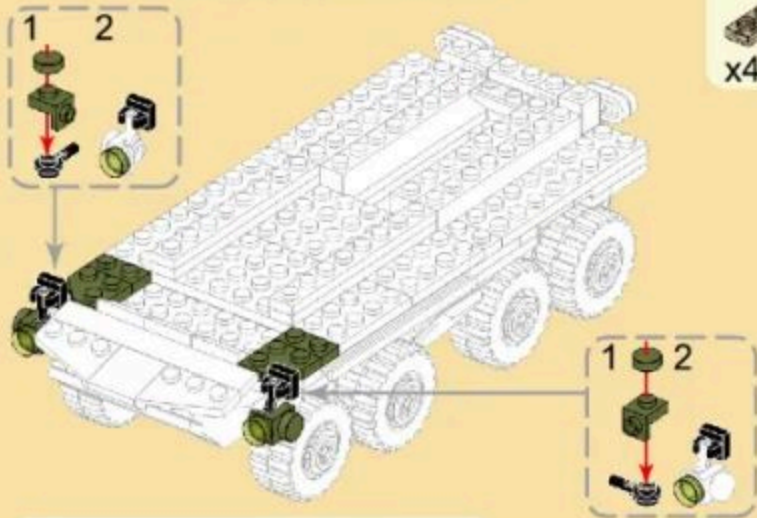

MILITARY EQUIPMENT

BTR-4 "BUCEPHALUS"

Building blocks model

Perfect shape, high simulation, classic collection

6+
Suitable
Age

3515
Product
Number

379 PCS
Parts
Total

- 8
- x4
 - x4
 - x4
 - x4
 - x8
 - x4
- 

- 15
- x2
 - x2
 - x4
 - x2
 - x2
 - 2x6
 - x1

- 16
- x2
 - 2x2
 - x2
 - x1
 - x1
 - 1x8

- 17
- x3
 - 1x8
 - 1x8
 - x4
 - x4

- 18
- x2
 - x2
 - x2
 - x2
 - x2
 - x2
 - x2

- 19
- x4
 - x2
 - x1
 - x2
 - x1

- 20
- x1
 - x1
 - x1
 - x1
 - x1
 - x2

21

22

23

- 24
- x2 x2 x4 x2 x2 x2 x1 x1 x2
 - 1x3

- 25
- x2 x8 x4 x1 x1
 - x1 x1 x2 x1

- 26
- x2 x1 x1 x1 x1
 - x2 x1 x1

- 27
- x2 x1 x1 x1 x1 x1 x1