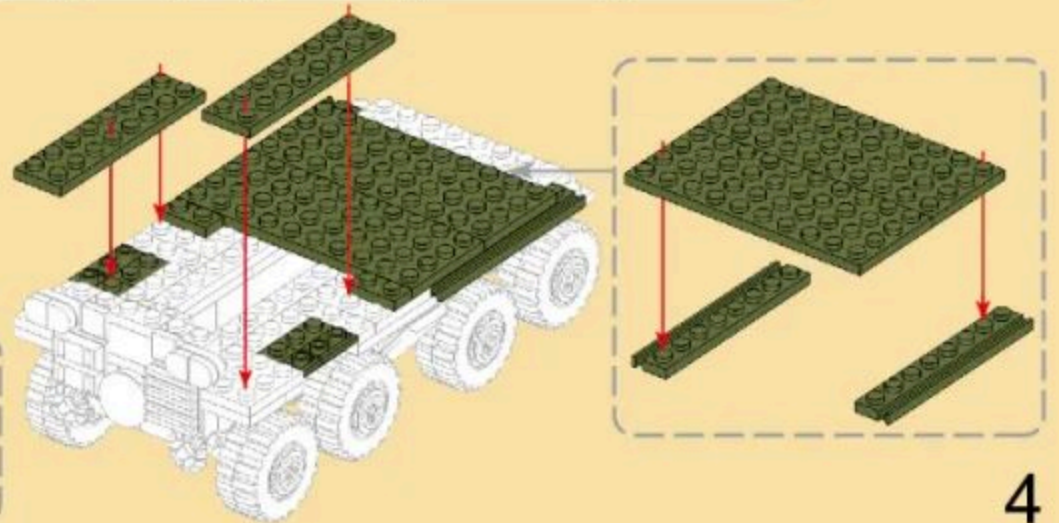

MILITARY EQUIPMENT

BTR-4 "BUCEPHALUS"

Building blocks model

Perfect shape, high simulation, classic collection

6+
Suitable
Age

3515
Product
Number

379 PCS
Parts
Total

- 8
- x4
 - x4
 - x4
 - x4
 - x8
 - x4
- 

- 9
- x8
 - x8
 - x8

3

- 10
- x2
 - x2
 - x2
 - x1
 - x2

- 11
- x4
 - x2
 - x2
 - x2
 - x2
 - x2
 - x1
 - x1

- 12
- x1
 - x4
 - x2
 - x2
 - 1x8
 - 2x8

- 13
- x2
 - x2
 - x2
 - x2
 - x2
 - 2x8
 - 4x10

- 14
- x2
 - x2
 - x2
 - x2
 - x2

- 15
- x2
 - x2
 - x4
 - x2
 - x2
 - 2x6
 - x1

- 16
- x2
 - 2x2
 - x2
 - x1
 - x1
 - 1x8

- 17
- x3
 - 1x8
 - 1x8
 - x4
 - x4

- 18
- x2
 - x2
 - x2
 - x2
 - x2
 - x2
 - x2

- 19
- x4
 - x2
 - x1
 - x2
 - x1