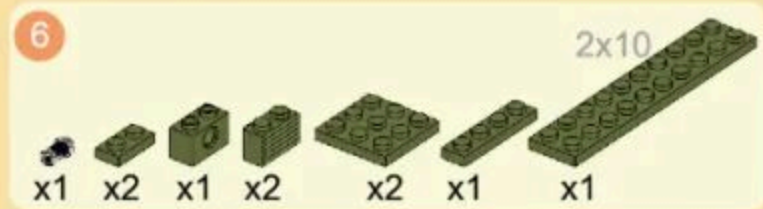

MILITARY EQUIPMENT

BTR-4 "BUCEPHALUS"

Building blocks model

Perfect shape, high simulation, classic collection

6+
Suitable
Age

3515
Product
Number

379 PCS
Parts
Total

- 8
- x4
 - x4
 - x4
 - x4
 - x8
 - x4
- 

- 9
- x8
 - x8
 - x8

3

- 10
- x2
 - x2
 - x2
 - x1
 - x2

- 11
- x4
 - x2
 - x2
 - x2
 - x2
 - x2
 - x1
 - x1

- 12
- x1
 - x4
 - x2
 - x2
 - 1x8
 - 2x8

- 13
- x2
 - x2
 - x2
 - x2
 - x2
 - 2x8
 - 4x10

- 14
- x2
 - x2
 - x2
 - x2
 - x2

- 15
- x2
 - x2
 - x4
 - x2
 - x2
 - 2x6
 - x1

- 16
- x2
 - 2x2
 - x2
 - x1
 - x1
 - 1x8

- 17
- x3
 - 1x8
 - 1x8
 - x4
 - x4

- 18
- x2
 - x2
 - x2
 - x2
 - x2
 - x2
 - x2

- 19
- x4
 - x2
 - x1
 - x2
 - x1