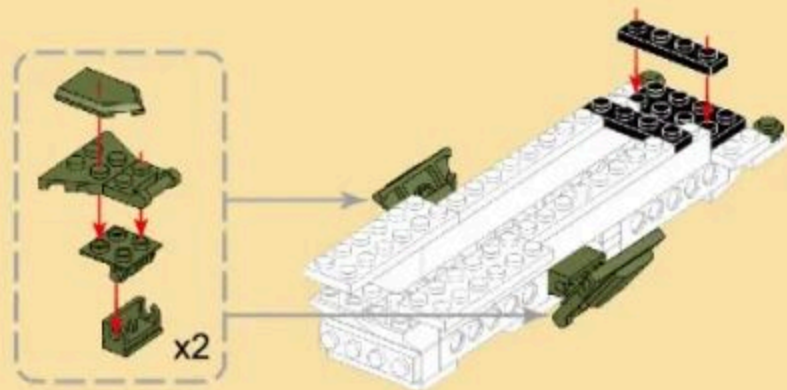

MILITARY EQUIPMENT

BTR-4 "BUCEPHALUS"

Building blocks model

Perfect shape, high simulation, classic collection

6+
Suitable
Age

3515
Product
Number

379 PCS
Parts
Total

- 8
- x4
 - x4
 - x4
 - x4
 - x8
 - x4
- 

- 9
- x8
 - x8
 - x8

3

- 10
- x2
 - x2
 - x2
 - x1
 - x2

- 11
- x4
 - x2
 - x2
 - x2
 - x2
 - x2
 - x1
 - x1

- 12
- x1
 - x4
 - x2
 - x2
 - 1x8
 - 2x8

- 13
- x2
 - x2
 - x2
 - x2
 - x2
 - 2x8
 - 4x10

- 14
- x2
 - x2
 - x2
 - x2
 - x2

- 15
- x2
 - x2
 - x4
 - x2
 - x2
 - 2x6
 - x1

- 16
- x2
 - 2x2
 - x2
 - x1
 - x1
 - 1x8

- 17
- x3
 - 1x8
 - 1x8
 - x4
 - x4

- 18
- x2
 - x2
 - x2
 - x2
 - x2
 - x2
 - x2

- 19
- x4
 - x2
 - x1
 - x2
 - x1