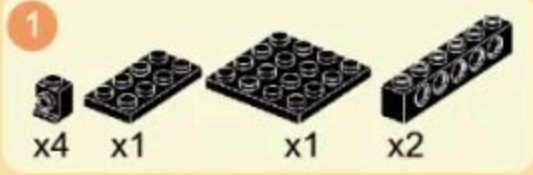

MILITARY EQUIPMENT

BTR-4 "BUCEPHALUS"

Building blocks model

Perfect shape, high simulation, classic collection

6+
Suitable
Age

3515
Product
Number

379 PCS
Parts
Total

- 8
- x4
 - x4
 - x4
 - x4
 - x8
 - x4
- 

- 9
- x8
 - x8
 - x8

3

- 10
- x2
 - x2
 - x2
 - x1
 - x2

- 11
- x4
 - x2
 - x2
 - x2
 - x2
 - x2
 - x1
 - x1

- 12
- x1
 - x4
 - x2
 - x2
 - 1x8
 - 2x8

- 13
- x2
 - x2
 - x2
 - x2
 - x2
 - 2x8
 - 4x10

- 14
- x2
 - x2
 - x2
 - x2
 - x2

- 15
- x2
 - x2
 - x4
 - x2
 - x2
 - 2x6
 - x1

- 16
- x2
 - 2x2
 - x2
 - x1
 - x1
 - 1x8

- 17
- x3
 - 1x8
 - 1x8
 - x4
 - x4

- 18
- x2
 - x2
 - x2
 - x2
 - x2
 - x2
 - x2

- 19
- x4
 - x2
 - x1
 - x2
 - x1