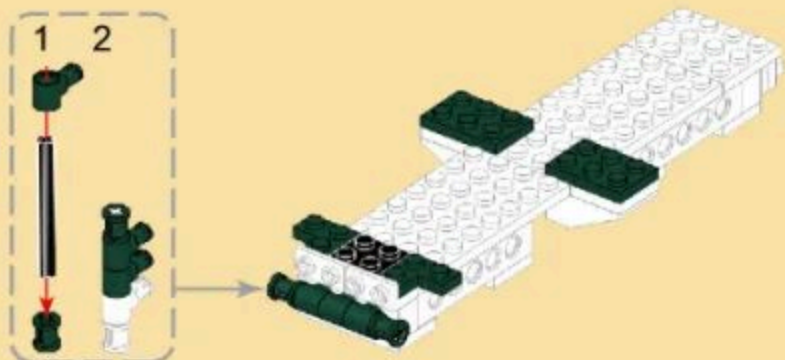

## VPK-7829 BUMERANG

Building blocks model

Perfect shape, high simulation, classic collection

6+ / 3516 / 335 PCS  
Suitable Age / Product Number / Parts Total

- 7
- x4
  - x4
  - x4
  - x4
  - x4
  - x8

- 8
- x8
  - x8
  - x8