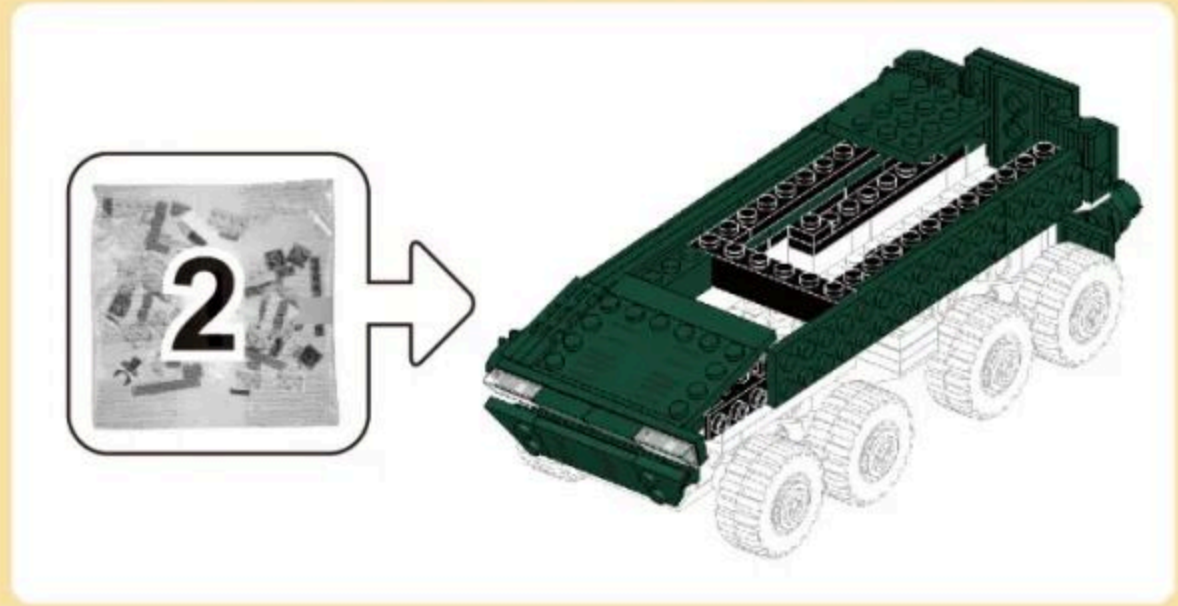

## VPK-7829 BUMERANG

Building blocks model

Perfect shape, high simulation, classic collection

6+ / 3516 / 335 PCS  
Suitable Age / Product Number / Parts Total

- 7
- x4
  - x4
  - x4
  - x4
  - x4
  - x8

- 8
- x8
  - x8
  - x8