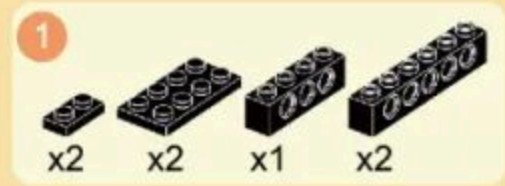

## VPK-7829 BUMERANG

Building blocks model

Perfect shape, high simulation, classic collection

6+ / 3516 / 335 PCS  
Suitable Age / Product Number / Parts Total

- 7
- x4
  - x4
  - x4
  - x4
  - x4
  - x8

- 8
- x8
  - x8
  - x8