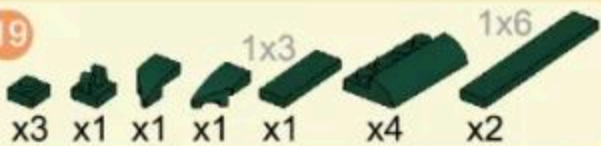

## VPK-7829 BUMERANG

Building blocks model

Perfect shape, high simulation, classic collection

6+ / 3516 / 335 PCS  
Suitable Age / Product Number / Parts Total

- 7
- x4
  - x4
  - x4
  - x4
  - x4
  - x8

- 8
- x8
  - x8
  - x8

13

14

15

16

5

19

20

21

22

23

1 2 3

24

25

26

- x1
- x2
- x1

27