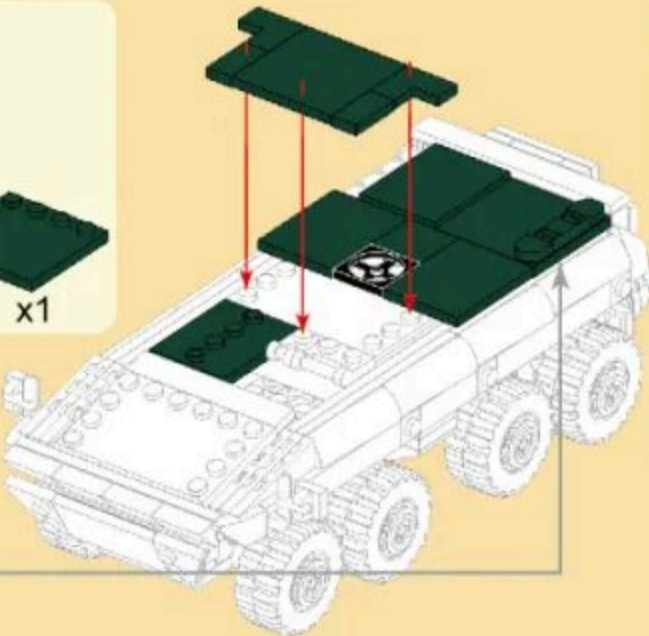

## VPK-7829 BUMERANG

Building blocks model

Perfect shape, high simulation, classic collection

6+ / 3516 / 335 PCS  
Suitable Age / Product Number / Parts Total

- 7
- x4
  - x4
  - x4
  - x4
  - x4
  - x8

- 8
- x8
  - x8
  - x8

13

14

15

16

5

19

20

21