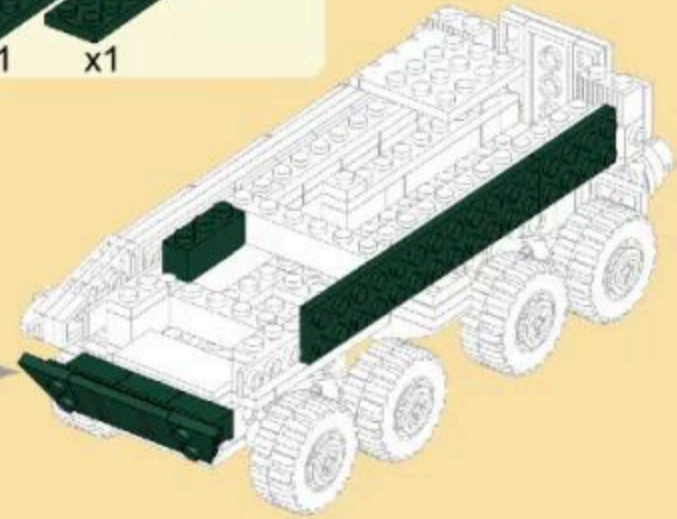

## VPK-7829 BUMERANG

Building blocks model

Perfect shape, high simulation, classic collection

6+ / 3516 / 335 PCS  
Suitable Age / Product Number / Parts Total

- 7
- x4
  - x4
  - x4
  - x4
  - x4
  - x8

- 8
- x8
  - x8
  - x8

13

14

15

16

5

19

20

21

22

23

1 2 3

24

25

26

- x1
- x2
- x1

27