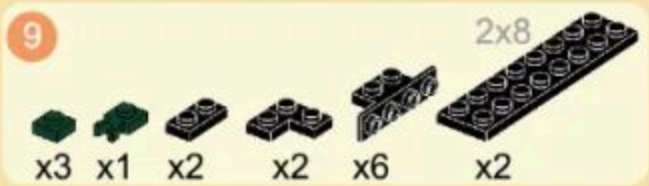

## VPK-7829 BUMERANG

Building blocks model

Perfect shape, high simulation, classic collection

6+ / 3516 / 335 PCS  
Suitable Age / Product Number / Parts Total

- 7
- x4
  - x4
  - x4
  - x4
  - x4
  - x8

- 8
- x8
  - x8
  - x8