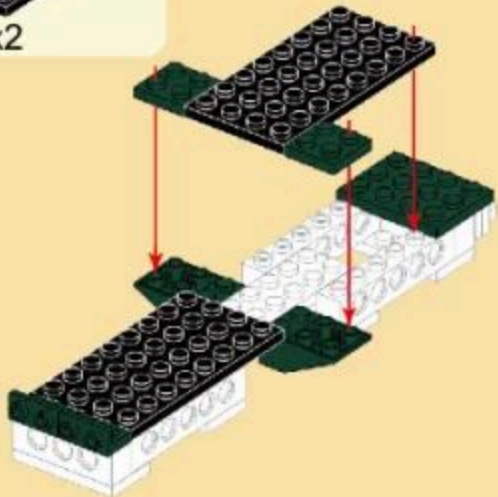

## VPK-7829 BUMERANG

Building blocks model

Perfect shape, high simulation, classic collection

6+ / 3516 / 335 PCS  
Suitable Age / Product Number / Parts Total

- 7
- x4
  - x4
  - x4
  - x4
  - x4
  - x8

- 8
- x8
  - x8
  - x8