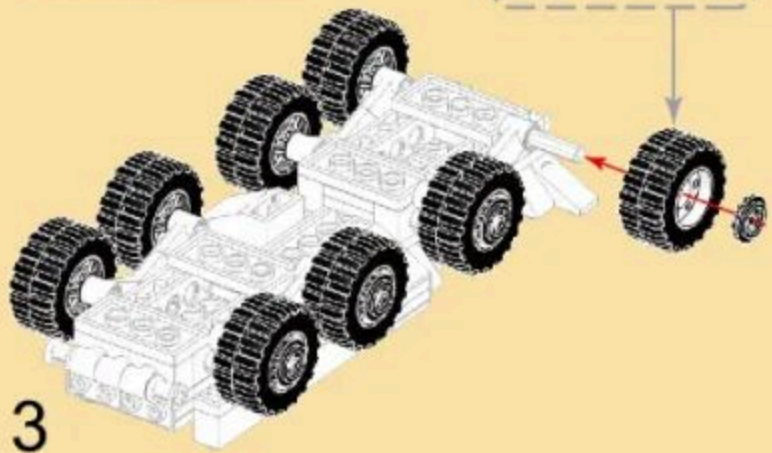

## VPK-7829 BUMERANG

Building blocks model

Perfect shape, high simulation, classic collection

6+ / 3516 / 335 PCS  
Suitable Age / Product Number / Parts Total

- 7
- x4
  - x4
  - x4
  - x4
  - x4
  - x8

- 8
- x8
  - x8
  - x8