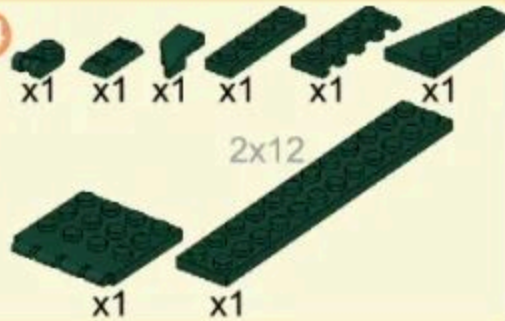

## VPK-7829 BUMERANG

Building blocks model

Perfect shape, high simulation, classic collection

6+ / 3516 / 335 PCS  
Suitable Age / Product Number / Parts Total

- 7
- x4
  - x4
  - x4
  - x4
  - x4
  - x8

- 8
- x8
  - x8
  - x8

13

14

15

16

5

19

20

21