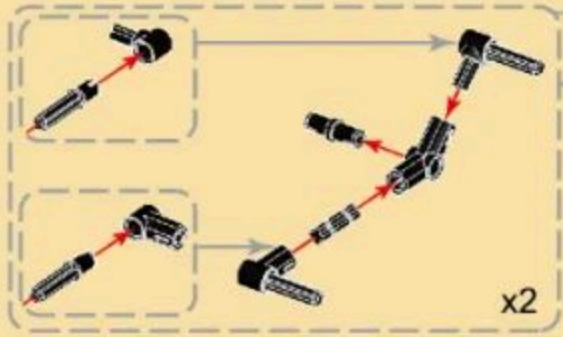

## VPK-7829 BUMERANG

Building blocks model

Perfect shape, high simulation, classic collection

6+ / 3516 / 335 PCS  
Suitable Age / Product Number / Parts Total

- 7
- x4
  - x4
  - x4
  - x4
  - x4
  - x8

- 8
- x8
  - x8
  - x8