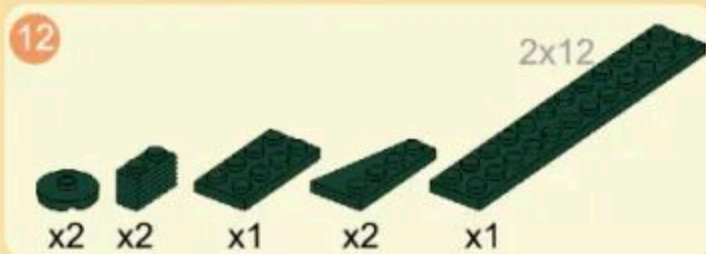

## VPK-7829 BUMERANG

Building blocks model

Perfect shape, high simulation, classic collection

6+ / 3516 / 335 PCS  
Suitable Age / Product Number / Parts Total

- 7
- x4
  - x4
  - x4
  - x4
  - x4
  - x8

- 8
- x8
  - x8
  - x8

13

14

15

16

5

19

20

21