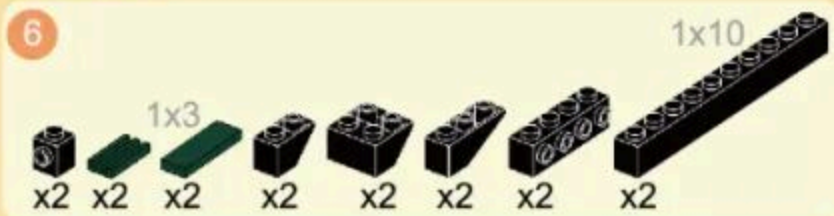

## VPK-7829 BUMERANG

Building blocks model

Perfect shape, high simulation, classic collection

6+ / 3516 / 335 PCS  
Suitable Age / Product Number / Parts Total

- 7
- x4
  - x4
  - x4
  - x4
  - x4
  - x8

- 8
- x8
  - x8
  - x8