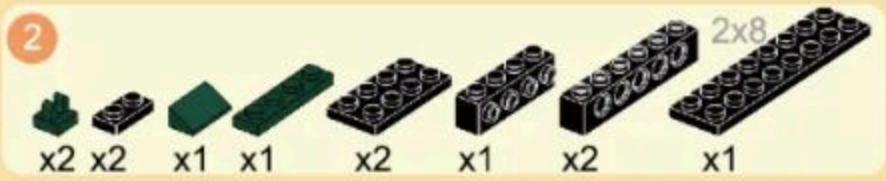

## VPK-7829 BUMERANG

Building blocks model

Perfect shape, high simulation, classic collection

6+ / 3516 / 335 PCS  
Suitable Age / Product Number / Parts Total

- 7
- x4
  - x4
  - x4
  - x4
  - x4
  - x8

- 8
- x8
  - x8
  - x8