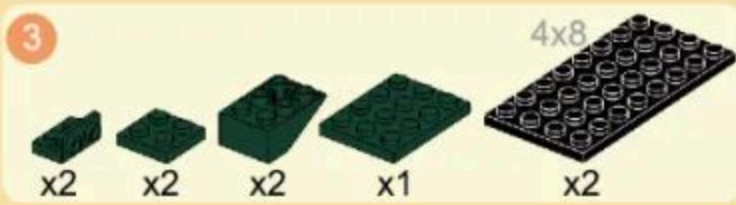

## VPK-7829 BUMERANG

Building blocks model

Perfect shape, high simulation, classic collection

6+ / 3516 / 335 PCS  
Suitable Age / Product Number / Parts Total

- 7
- x4
  - x4
  - x4
  - x4
  - x4
  - x8

- 8
- x8
  - x8
  - x8