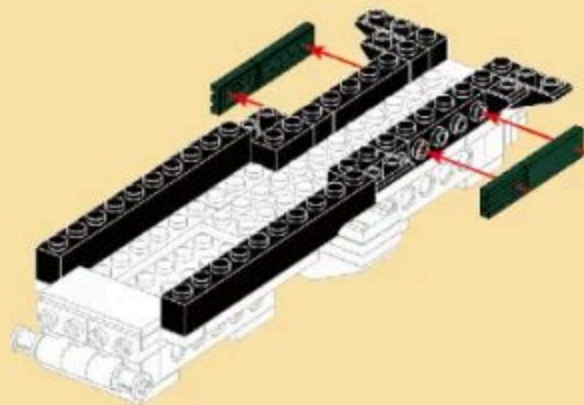

## VPK-7829 BUMERANG

Building blocks model

Perfect shape, high simulation, classic collection

6+ / 3516 / 335 PCS  
Suitable Age / Product Number / Parts Total

- 7
- x4
  - x4
  - x4
  - x4
  - x4
  - x8

- 8
- x8
  - x8
  - x8

13

14

15

16

5

19

20

21

22

23

1 2 3

24

25

26

- x1
- x2
- x1

27