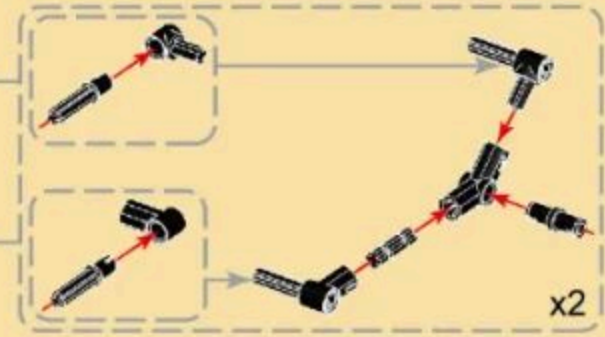

## VPK-7829 BUMERANG

Building blocks model

Perfect shape, high simulation, classic collection

6+ / 3516 / 335 PCS  
Suitable Age / Product Number / Parts Total

- 7
- x4
  - x4
  - x4
  - x4
  - x4
  - x8

- 8
- x8
  - x8
  - x8