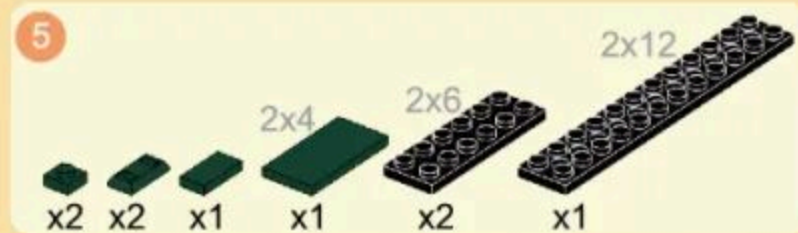

## VPK-7829 BUMERANG

Building blocks model

Perfect shape, high simulation, classic collection

6+ / 3516 / 335 PCS  
Suitable Age / Product Number / Parts Total

- 7
- x4
  - x4
  - x4
  - x4
  - x4
  - x8

- 8
- x8
  - x8
  - x8