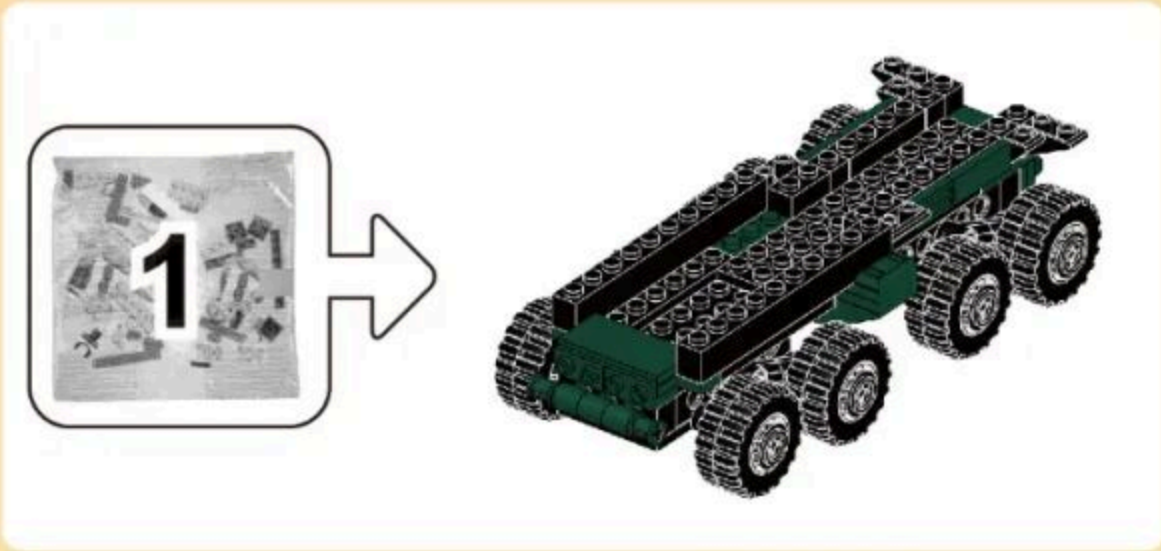

## VPK-7829 BUMERANG

Building blocks model

Perfect shape, high simulation, classic collection

6+ / 3516 / 335 PCS  
Suitable Age / Product Number / Parts Total

- 7
- x4
  - x4
  - x4
  - x4
  - x4
  - x8

- 8
- x8
  - x8
  - x8