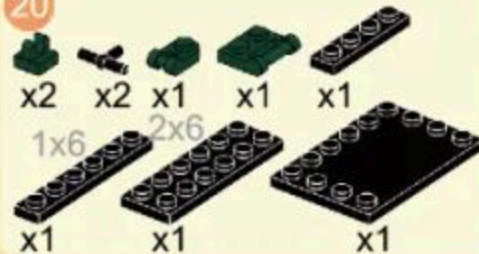

## VPK-7829 BUMERANG

Building blocks model

Perfect shape, high simulation, classic collection

6+ / 3516 / 335 PCS  
Suitable Age / Product Number / Parts Total

- 7
- x4
  - x4
  - x4
  - x4
  - x4
  - x8

- 8
- x8
  - x8
  - x8

13

14

15

16

5

19

20

21

22

23

1 2 3

24

25

26

- x1
- x2
- x1

27

- x4
- x2
- x4
- x2
- x2
- x2
- x2
- x4
- 1x3

9

x2