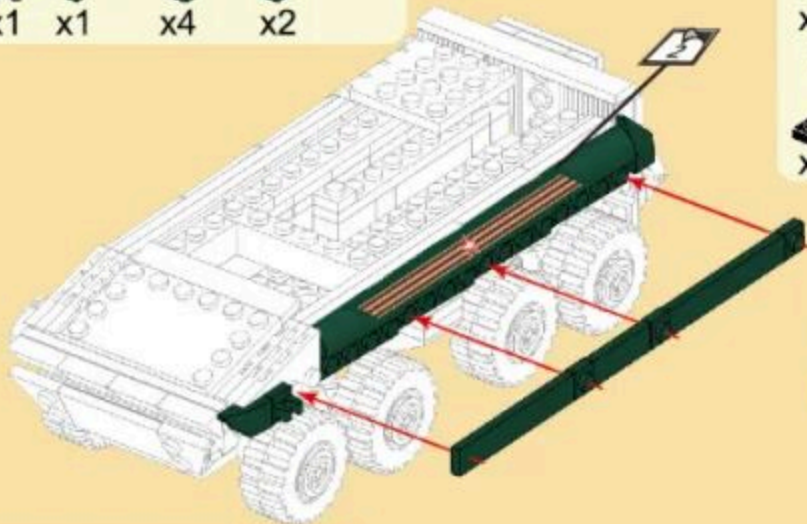

## VPK-7829 BUMERANG

Building blocks model

Perfect shape, high simulation, classic collection

6+ / 3516 / 335 PCS  
Suitable Age / Product Number / Parts Total

- 7
- x4
  - x4
  - x4
  - x4
  - x4
  - x8

- 8
- x8
  - x8
  - x8

13

14

15

16

5

19

20

21

22

23

1 2 3

24

25

26

- x1
- x2
- x1

27