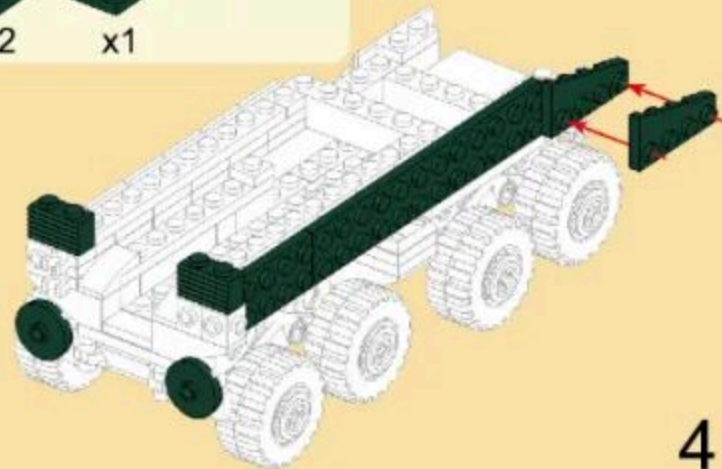

## VPK-7829 BUMERANG

Building blocks model

Perfect shape, high simulation, classic collection

6+ / 3516 / 335 PCS  
Suitable Age / Product Number / Parts Total

- 7
- x4
  - x4
  - x4
  - x4
  - x4
  - x8

- 8
- x8
  - x8
  - x8