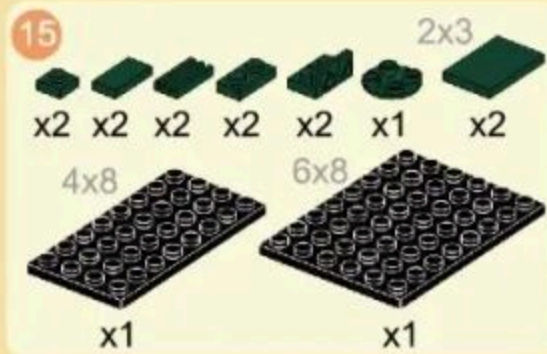

## EBRC JAGUAR

Building blocks model

Perfect shape, high simulation, classic collection

6+ / 3517 / 381 PCS  
Suitable Age / Product Number / Parts Total

1

2

1

2

1

3

- 9
- x2
  - x1
  - x1
  - 2x4 x1
  - 2x4 x1

- 10
- x2
  - x2
  - x1
  - 2x4 x1
  - 1x6 x5
  - 2x6 x1
  - 1x8 x1

- 11
- x2
  - x2
  - x4
  - x1
  - x1
  - x2
  - x2
  - 1x8 x1

- 12
- 2x2 x1
  - x1
  - x1
  - x1

- 13
- 10 + 12

18

19

20

21

22

23

24

25

26

27

28

29

30

31

- 32
- x1
  - x2
  - x1
  - x1
  - x1
  - x2
  - x1
  - 2x3
  - x1