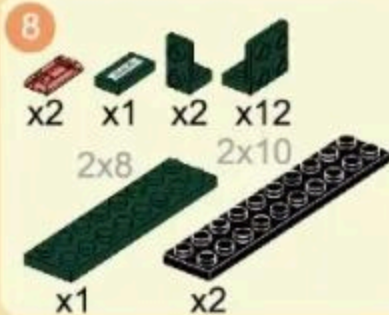

## EBRC JAGUAR

Building blocks model

Perfect shape, high simulation, classic collection

6+ / 3517 / 381 PCS  
Suitable Age / Product Number / Parts Total

1

2

1

2

1

3

- 9
- x2
  - x1
  - x1
  - 2x4 x1
  - 2x4 x1

- 10
- x2
  - x2
  - x1
  - 2x4 x1
  - 1x6 x5
  - 2x6 x1
  - 1x8 x1

- 11
- x2
  - x2
  - x4
  - x1
  - x1
  - x2
  - x2
  - 1x8 x1

- 12
- 2x2 x1
  - x1
  - x1
  - x1