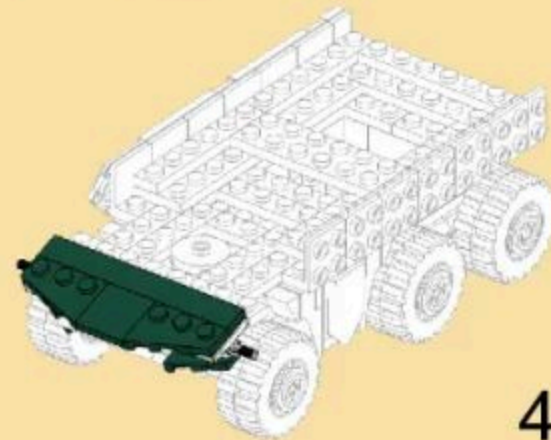

## EBRC JAGUAR

Building blocks model

Perfect shape, high simulation, classic collection

6+ / 3517 / 381 PCS  
Suitable Age / Product Number / Parts Total

1

2

1

2

1

3

- 9
- x2
  - x1
  - x1
  - 2x4 x1
  - 2x4 x1

- 10
- x2
  - x2
  - x1
  - 2x4 x1
  - 1x6 x5
  - 2x6 x1
  - 1x8 x1

- 11
- x2
  - x2
  - x4
  - x1
  - x1
  - x2
  - x2
  - 1x8 x1

- 12
- 2x2 x1
  - x1
  - x1
  - x1

- 13
- 10 + 12

18

19

20

21

22

23

24

25

26

27

28

29

30

31

- 32
- x1
  - x2
  - x1
  - x1
  - x1
  - x2
  - x1
  - 2x3
  - x1