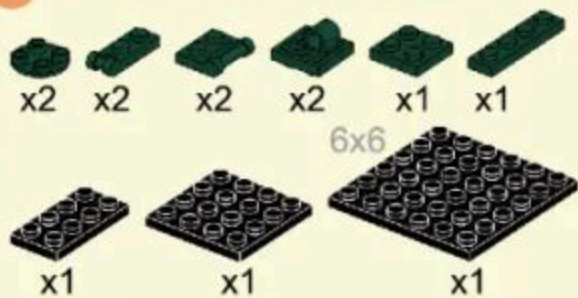

## EBRC JAGUAR

Building blocks model

Perfect shape, high simulation, classic collection

6+ / 3517 / 381 PCS  
Suitable Age / Product Number / Parts Total

1

2

1

2

1

3

- 9
- x2
  - x1
  - x1
  - 2x4 x1
  - 2x4 x1

- 10
- x2
  - x2
  - x1
  - 2x4 x1
  - 1x6 x5
  - 2x6 x1
  - 1x8 x1

- 11
- x2
  - x2
  - x4
  - x1
  - x1
  - x2
  - x2
  - 1x8 x1

- 12
- 2x2 x1
  - x1
  - x1
  - x1