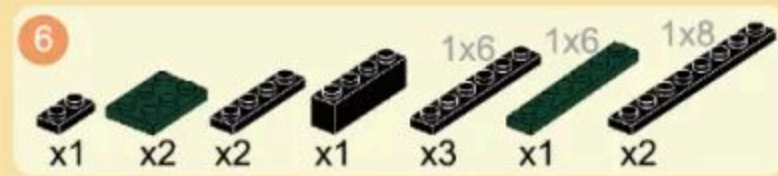

## EBRC JAGUAR

Building blocks model

Perfect shape, high simulation, classic collection

6+ / 3517 / 381 PCS  
Suitable Age / Product Number / Parts Total

1

2

1

2

1

3

- 9
- x2
  - x1
  - x1
  - 2x4 x1
  - 2x4 x1

- 10
- x2
  - x2
  - x1
  - 2x4 x1
  - 1x6 x5
  - 2x6 x1
  - 1x8 x1

- 11
- x2
  - x2
  - x4
  - x1
  - x1
  - x2
  - x2
  - 1x8 x1

- 12
- 2x2 x1
  - x1
  - x1
  - x1