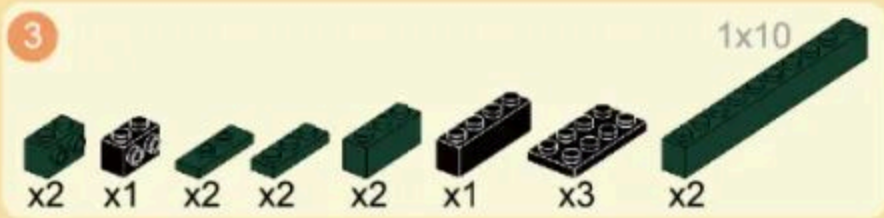

## EBRC JAGUAR

Building blocks model

Perfect shape, high simulation, classic collection

6+ / 3517 / 381 PCS  
Suitable Age / Product Number / Parts Total

1

2

1

2

1

3

- 9
- x2
  - x1
  - x1
  - 2x4 x1
  - 2x4 x1

- 10
- x2
  - x2
  - x1
  - 2x4 x1
  - 1x6 x5
  - 2x6 x1
  - 1x8 x1

- 11
- x2
  - x2
  - x4
  - x1
  - x1
  - x2
  - x2
  - 1x8 x1

- 12
- 2x2 x1
  - x1
  - x1
  - x1