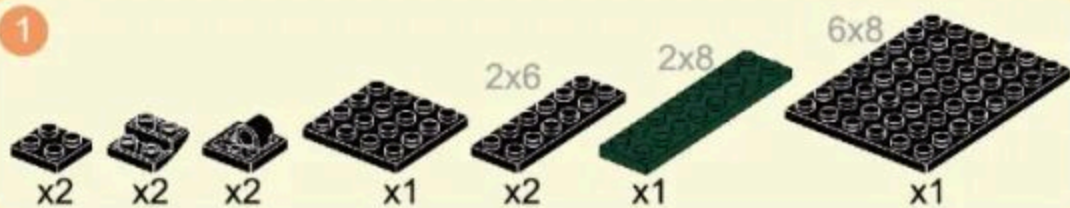

## EBRC JAGUAR

Building blocks model

Perfect shape, high simulation, classic collection

6+ / 3517 / 381 PCS  
Suitable Age / Product Number / Parts Total

1

2

1

2

1

3

- 9
- x2
  - x1
  - x1
  - 2x4 x1
  - 2x4 x1

- 10
- x2
  - x2
  - x1
  - 2x4 x1
  - 1x6 x5
  - 2x6 x1
  - 1x8 x1

- 11
- x2
  - x2
  - x4
  - x1
  - x1
  - x2
  - x2
  - 1x8 x1

- 12
- 2x2 x1
  - x1
  - x1
  - x1