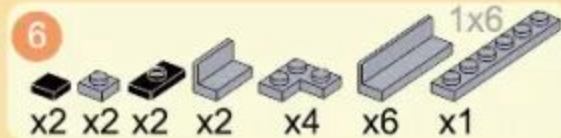

## TYPE 052D DESTROYER

Building blocks model

Perfect shape, high simulation, classic collection

6+  
Suitable  
Age

3518  
Product  
Number

376 PCS  
Parts  
Total

- 9
- x4
  - x4
  - x6
  - x1
  - x2

- 10
- x1
  - x1
  - x4
  - x1
  - x1
  - x4

- 11
- x2
  - x1
  - x1
  - x1
  - x2
  - x2
  - x2

- 12
- x1
  - x1
  - x1
  - x1
  - x1
  - x1
  - x1
  - x1

- 1 2
- 1
  - 2

3

- 1 2
- 1
  - 2

- 13
- x1
  - x1
  - x1
  - x1
  - x1
  - 2x3
  - 1x8
  - x1
  - x1
  - x1

- 14
- x2
  - x1
  - x1
  - x2

- 15
- x2
  - x1
  - x1
  - 2x8
  - x1
  - x1

- 16
- 13 + 15 +
- x2

- 17
- x4
  - x4
  - x2
  - x2
  - x2
  - x1

- 18
- x1
  - x1
  - x1
  - x2
  - x1

- 19
- x1
  - x2
  - x2
  - 1x6