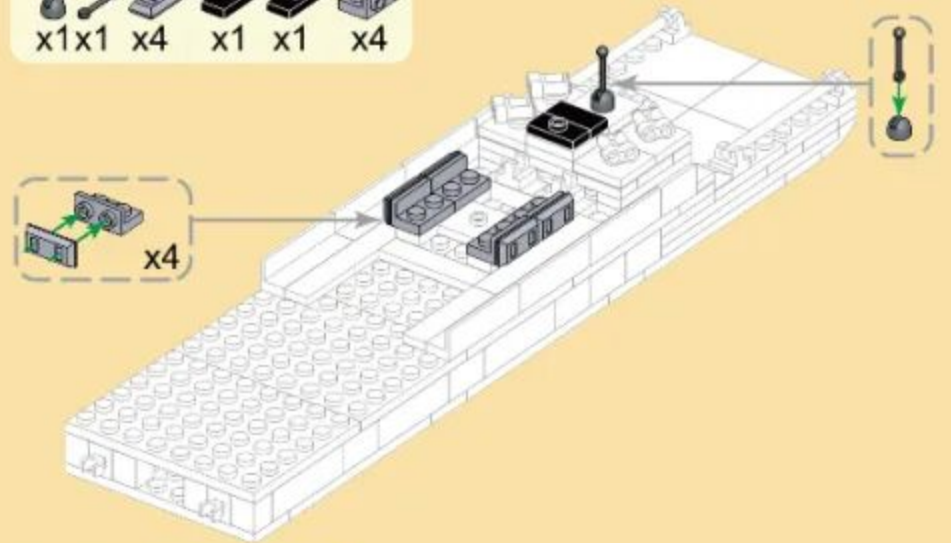

## TYPE 052D DESTROYER

Building blocks model

Perfect shape, high simulation, classic collection

6+  
Suitable  
Age

3518  
Product  
Number

376 PCS  
Parts  
Total

- 9
- x4
  - x4
  - x6
  - x1
  - x2

- 10
- x1
  - x1
  - x4
  - x1
  - x1
  - x4

- 11
- x2
  - x1
  - x1
  - x1
  - x2
  - x2
  - x2

- 12
- x1
  - x1
  - x1
  - x1
  - x1
  - x1
  - x1
  - x1

- 1 2
- 1
  - 2

3

- 1 2
- 1
  - 2

- 13
- x1
  - x1
  - x1
  - x1
  - x1
  - 2x3
  - 1x8
  - x1
  - x1
  - x1