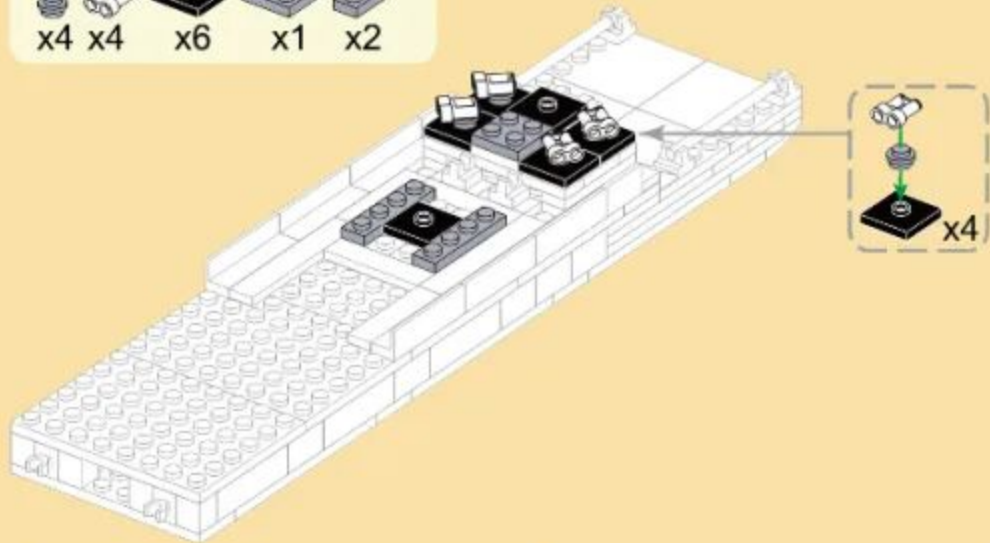

## TYPE 052D DESTROYER

Building blocks model

Perfect shape, high simulation, classic collection

6+  
Suitable  
Age

3518  
Product  
Number

376 PCS  
Parts  
Total

- 9
- x4
  - x4
  - x6
  - x1
  - x2

- 10
- x1
  - x1
  - x4
  - x1
  - x1
  - x4

- 11
- x2
  - x1
  - x1
  - x1
  - x2
  - x2
  - x2

- 12
- x1
  - x1
  - x1
  - x1
  - x1
  - x1
  - x1
  - x1

- 1 2
- 1
  - 2

3

- 1 2
- 1
  - 2

- 13
- x1
  - x1
  - x1
  - x1
  - x1
  - 2x3
  - 1x8
  - x1
  - x1
  - x1

- 14
- x2
  - x1
  - x1
  - x2

- 15
- x2
  - x1
  - x1
  - 2x8
  - x1
  - x1

- 16
- 13 + 15 +
- x2

- 17
- x4
  - x4
  - x2
  - x2
  - x2
  - x1

- 18
- x1
  - x1
  - x1
  - x2
  - x1

- 19
- x1
  - x2
  - x2
  - 1x6