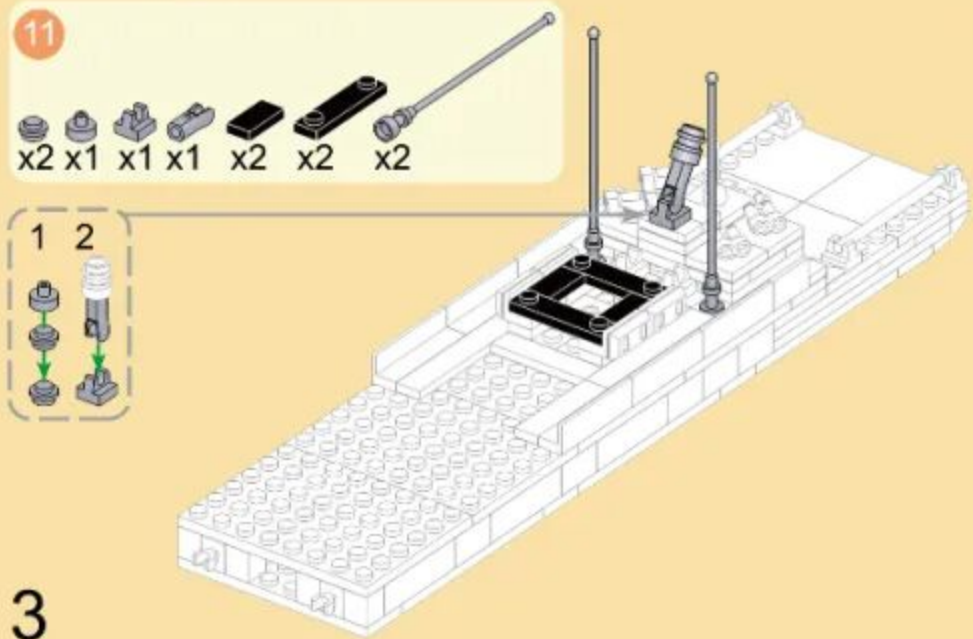

## TYPE 052D DESTROYER

Building blocks model

Perfect shape, high simulation, classic collection

6+  
Suitable  
Age

3518  
Product  
Number

376 PCS  
Parts  
Total

- 9
- x4
  - x4
  - x6
  - x1
  - x2

- 10
- x1
  - x1
  - x4
  - x1
  - x1
  - x4

- 11
- x2
  - x1
  - x1
  - x1
  - x2
  - x2
  - x2

- 12
- x1
  - x1
  - x1
  - x1
  - x1
  - x1
  - x1
  - x1

- 1 2
- 1
  - 2

3

- 1 2
- 1
  - 2

- 13
- x1
  - x1
  - x1
  - x1
  - x1
  - 2x3
  - 1x8
  - x1
  - x1
  - x1