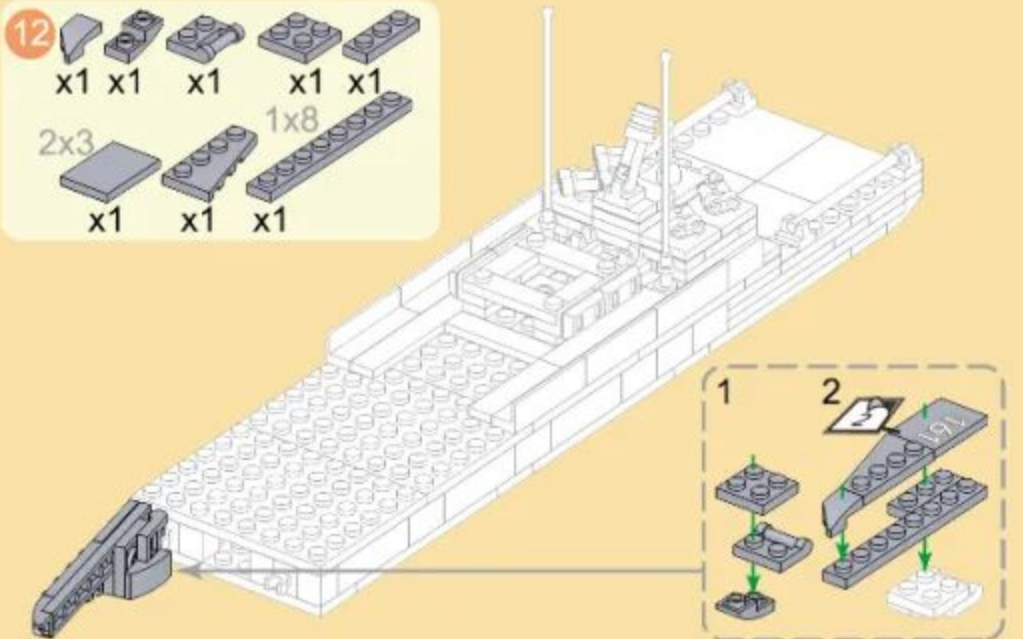

## TYPE 052D DESTROYER

Building blocks model

Perfect shape, high simulation, classic collection

6+  
Suitable  
Age

3518  
Product  
Number

376 PCS  
Parts  
Total

- 9
- x4
  - x4
  - x6
  - x1
  - x2

- 10
- x1
  - x1
  - x4
  - x1
  - x1
  - x4

- 11
- x2
  - x1
  - x1
  - x1
  - x2
  - x2
  - x2

- 12
- x1
  - x1
  - x1
  - x1
  - x1
  - x1
  - x1
  - x1

- 1 2
- 1
  - 2

3

- 1 2
- 1
  - 2

- 13
- x1
  - x1
  - x1
  - x1
  - x1
  - 2x3
  - 1x8
  - x1
  - x1
  - x1