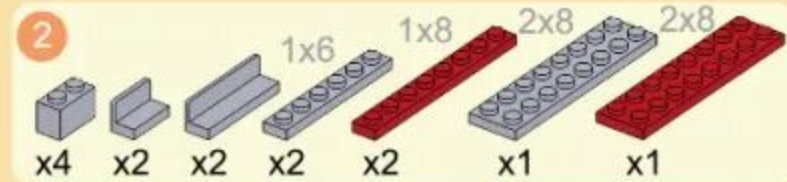

## TYPE 052D DESTROYER

Building blocks model

Perfect shape, high simulation, classic collection

6+  
Suitable  
Age

3518  
Product  
Number

376 PCS  
Parts  
Total

- 9
- x4
  - x4
  - x6
  - x1
  - x2

- 10
- x1
  - x1
  - x4
  - x1
  - x1
  - x4

- 11
- x2
  - x1
  - x1
  - x1
  - x2
  - x2
  - x2

- 12
- x1
  - x1
  - x1
  - x1
  - x1
  - x1
  - x1
  - x1

- 1 2
- 1
  - 2

3

- 1 2
- 1
  - 2

- 13
- x1
  - x1
  - x1
  - x1
  - x1
  - 2x3
  - 1x8
  - x1
  - x1
  - x1

- 14
- x2
  - x1
  - x1
  - x2

- 15
- x2
  - x1
  - x1
  - 2x8
  - x1
  - x1

- 16
- 13 + 15 +
- x2

- 17
- x4
  - x4
  - x2
  - x2
  - x2
  - x1

- 18
- x1
  - x1
  - x1
  - x2
  - x1

- 19
- x1
  - x2
  - x2
  - 1x6