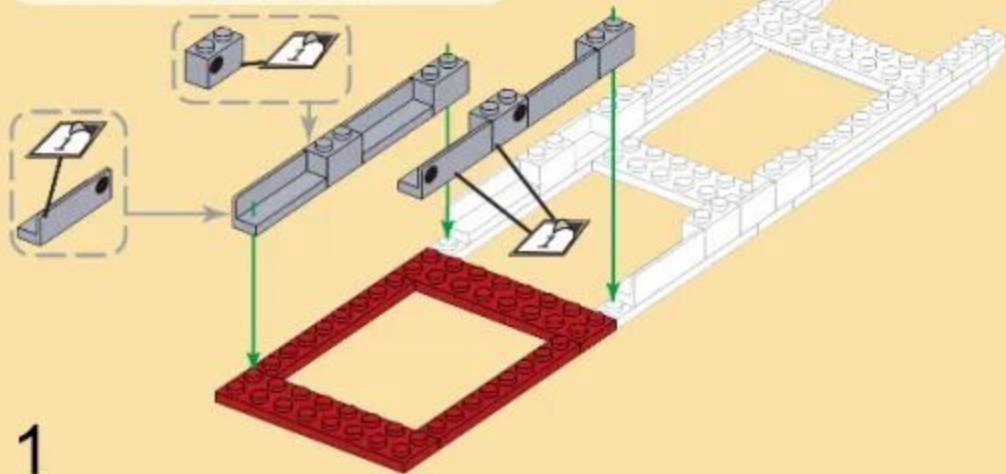

## TYPE 052D DESTROYER

Building blocks model

Perfect shape, high simulation, classic collection

6+  
Suitable  
Age

3518  
Product  
Number

376 PCS  
Parts  
Total

- 9
- x4
  - x4
  - x6
  - x1
  - x2

- 10
- x1
  - x1
  - x4
  - x1
  - x1
  - x4

- 11
- x2
  - x1
  - x1
  - x1
  - x2
  - x2
  - x2

- 12
- x1
  - x1
  - x1
  - x1
  - x1
  - x1
  - x1
  - x1

- 1 2
- 1
  - 2

3

- 1 2
- 1
  - 2

- 13
- x1
  - x1
  - x1
  - x1
  - x1
  - 2x3
  - 1x8
  - x1
  - x1
  - x1

- 14
- x2
  - x1
  - x1
  - x2

- 15
- x2
  - x1
  - x1
  - 2x8
  - x1
  - x1

- 16
- 13 + 15 +
- x2

- 17
- x4
  - x4
  - x2
  - x2
  - x2
  - x1

- 18
- x1
  - x1
  - x1
  - x2
  - x1

- 19
- x1
  - x2
  - x2
  - 1x6