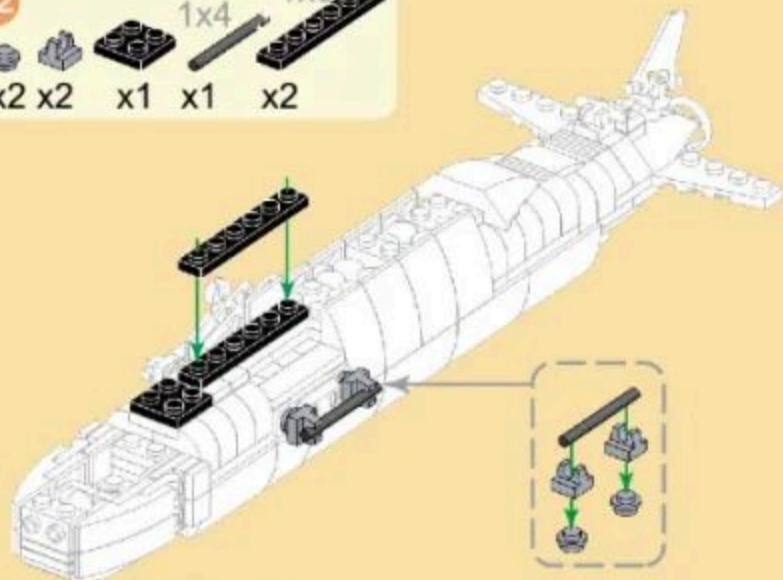

Practical Ability

6+
Suitable Age

3519
Product Number

389 PCS
Parts Total

20

21

22

23

24

5

- 31
- x1
 - x2
 - 1x4
 - x1
 - x4
 - x1

- 32
- x2
 - x2
 - x1
 - 1x4
 - x1
 - 1x6
 - x2

- 33
- x1
 - x1
 - x1
 - x1
 - x1
 - x1

- 34
- x3
 - x1
 - x4
 - x4
 - x2
 - x2
 - x2

35

36