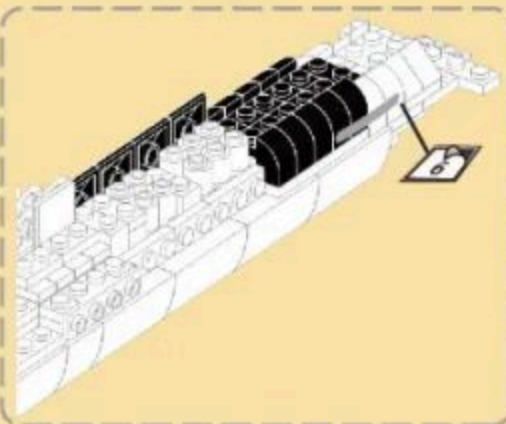

Practical Ability

6+
Suitable Age

3519
Product Number

389 PCS
Parts Total

20

21

22

23

24

5

- 31
- x1
 - x2
 - 1x4
 - x1
 - x4
 - x1

- 32
- x2
 - x2
 - x1
 - 1x4
 - x1
 - 1x6
 - x2

- 33
- x1
 - x1
 - x1
 - x1
 - x1
 - x1

- 34
- x3
 - x1
 - x4
 - x4
 - x2
 - x2
 - x2

35

36