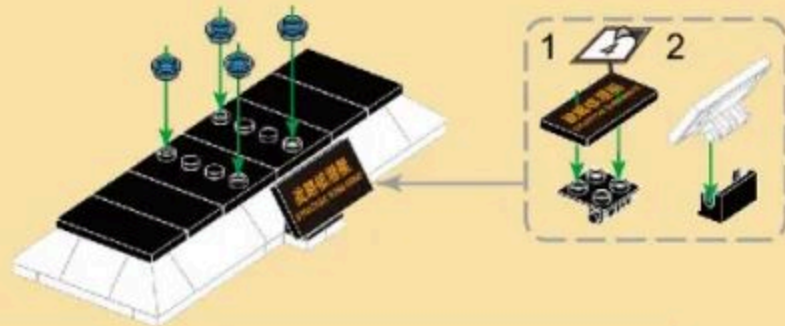

MILITARY EQUIPMENT

THE TYPE 094 STRATEGIC NUCLEAR SUBMARINE

Building blocks model

Perfect shape, high simulation, classic collection

Creative Ability

Family Interaction

Observation Ability

Thinking Ability

Practical Ability

6+
Suitable Age

3519
Product Number

389 PCS
Parts Total

20

21

22

23

24

5

- 31
- x1
 - x2
 - 1x4
 - x1
 - x4
 - x1

- 32
- x2
 - x2
 - x1
 - 1x4
 - x1
 - 1x6
 - x2

- 33
- x1
 - x1
 - x1
 - x1
 - x1
 - x1

- 34
- x3
 - x1
 - x4
 - x4
 - x2
 - x2
 - x2

35

36