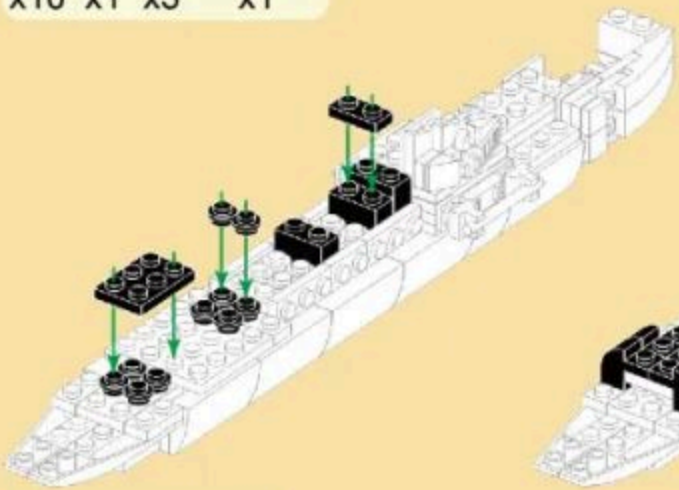

Practical Ability

6+
Suitable Age

3519
Product Number

389 PCS
Parts Total

20

21

22

23

24

5

- 31
- x1
 - x2
 - 1x4
 - x1
 - x4
 - x1

- 32
- x2
 - x2
 - x1
 - 1x4
 - x1
 - 1x6
 - x2

- 33
- x1
 - x1
 - x1
 - x1
 - x1
 - x1

- 34
- x3
 - x1
 - x4
 - x4
 - x2
 - x2
 - x2

35

36