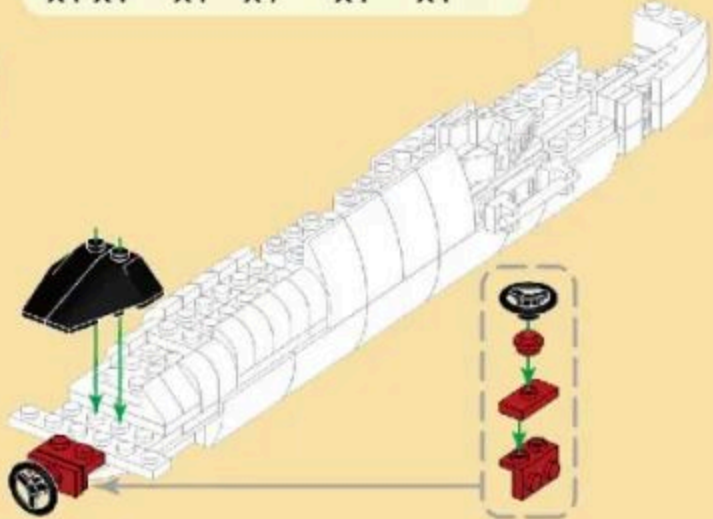

Practical Ability

6+
Suitable Age

3519
Product Number

389 PCS
Parts Total

20

21

22

23

24

5

- 31
- x1
 - x2
 - 1x4
 - x1
 - x4
 - x1

- 32
- x2
 - x2
 - x1
 - 1x4
 - x1
 - 1x6
 - x2

- 33
- x1
 - x1
 - x1
 - x1
 - x1
 - x1

- 34
- x3
 - x1
 - x4
 - x4
 - x2
 - x2
 - x2

35

36