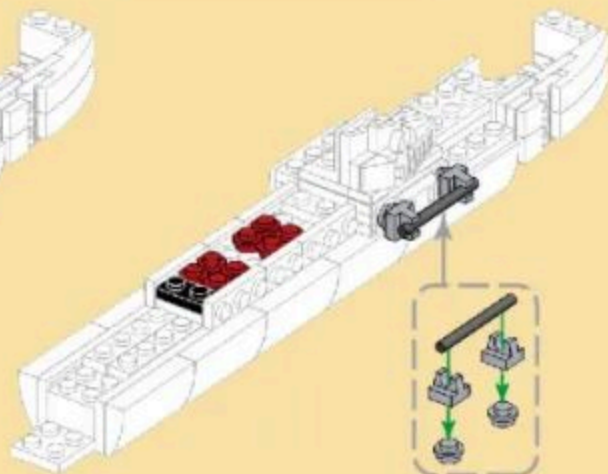

Practical Ability

6+
Suitable Age

3519
Product Number

389 PCS
Parts Total

20

21

22

23

24

5

- 31
- x1
 - x2
 - 1x4
 - x1
 - x4
 - x1

- 32
- x2
 - x2
 - x1
 - 1x4
 - x1
 - 1x6
 - x2

- 33
- x1
 - x1
 - x1
 - x1
 - x1
 - x1

- 34
- x3
 - x1
 - x4
 - x4
 - x2
 - x2
 - x2

35

36