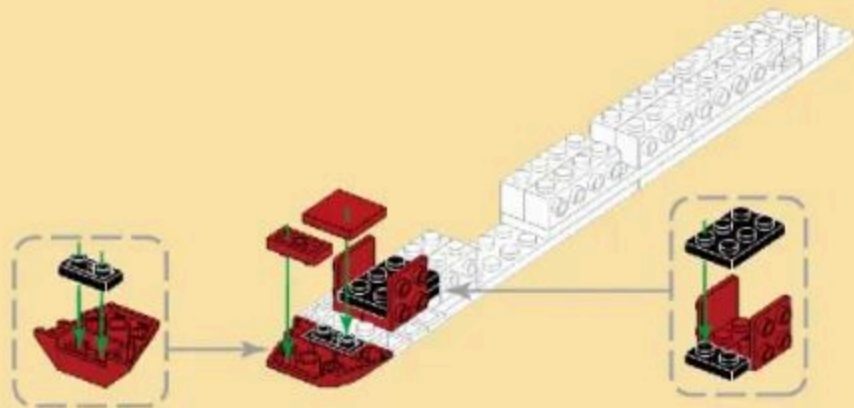

Practical Ability

6+
Suitable Age

3519
Product Number

389 PCS
Parts Total

20

21

22

23

24

5

- 31
- x1
 - x2
 - 1x4
 - x1
 - x4
 - x1

- 32
- x2
 - x2
 - x1
 - 1x4
 - x1
 - 1x6
 - x2

- 33
- x1
 - x1
 - x1
 - x1
 - x1
 - x1

- 34
- x3
 - x1
 - x4
 - x4
 - x2
 - x2
 - x2

35

36