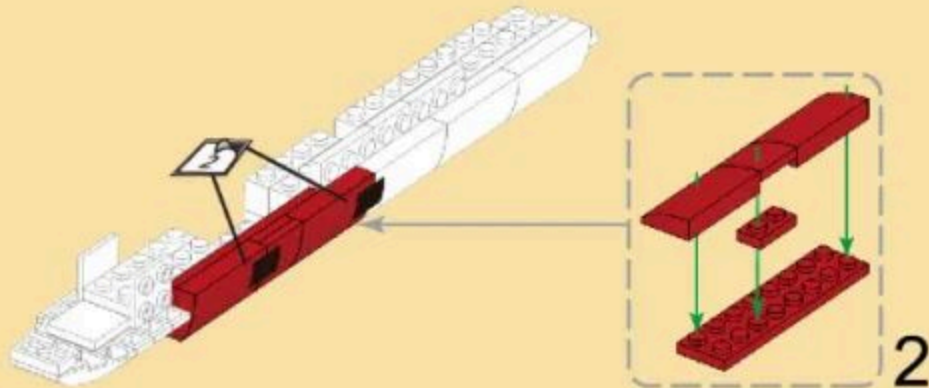

Practical Ability

6+
Suitable Age

3519
Product Number

389 PCS
Parts Total

20

21

22

23

24

5

- 31
- x1
 - x2
 - 1x4
 - x1
 - x4
 - x1

- 32
- x2
 - x2
 - x1
 - 1x4
 - x1
 - 1x6
 - x2

- 33
- x1
 - x1
 - x1
 - x1
 - x1
 - x1

- 34
- x3
 - x1
 - x4
 - x4
 - x2
 - x2
 - x2

35

36