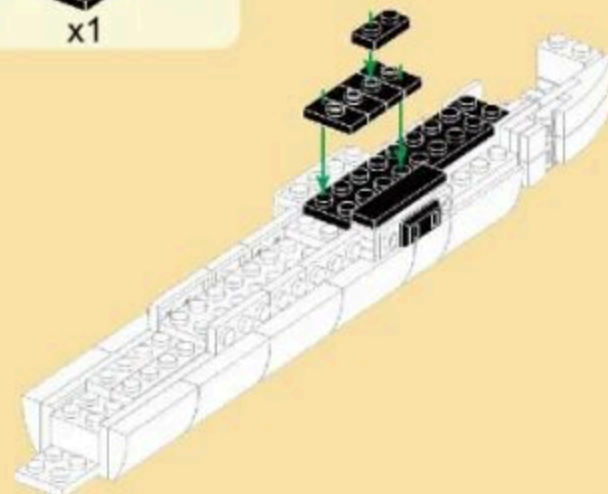

Practical Ability

6+
Suitable Age

3519
Product Number

389 PCS
Parts Total

20

21

22

23

24

5

- 31
- x1
 - x2
 - 1x4
 - x1
 - x4
 - x1

- 32
- x2
 - x2
 - x1
 - 1x4
 - x1
 - 1x6
 - x2

- 33
- x1
 - x1
 - x1
 - x1
 - x1
 - x1

- 34
- x3
 - x1
 - x4
 - x4
 - x2
 - x2
 - x2

35

36