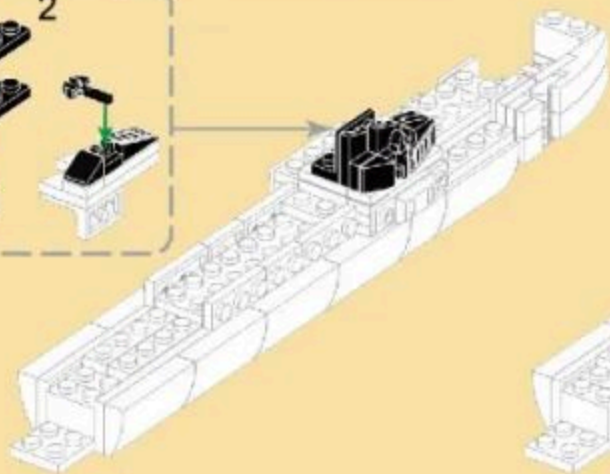

Practical Ability

6+
Suitable Age

3519
Product Number

389 PCS
Parts Total

20

21

22

23

24

5

- 31
- x1
 - x2
 - 1x4
 - x1
 - x4
 - x1

- 32
- x2
 - x2
 - x1
 - 1x4
 - x1
 - 1x6
 - x2

- 33
- x1
 - x1
 - x1
 - x1
 - x1
 - x1

- 34
- x3
 - x1
 - x4
 - x4
 - x2
 - x2
 - x2

35

36