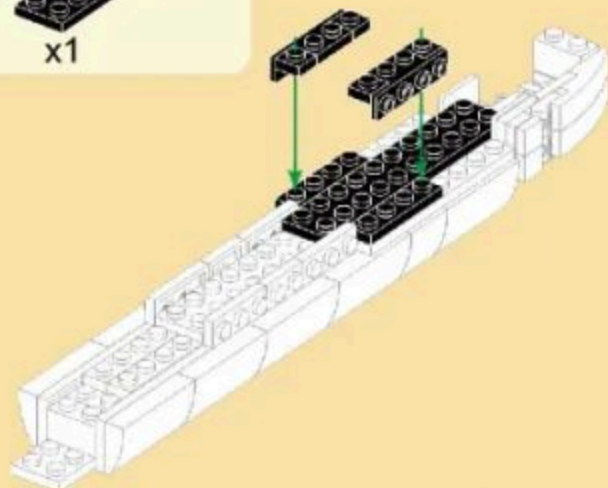

Practical Ability

6+
Suitable Age

3519
Product Number

389 PCS
Parts Total

20

21

22

23

24

5

- 31
- x1
 - x2
 - 1x4
 - x1
 - x4
 - x1

- 32
- x2
 - x2
 - x1
 - 1x4
 - x1
 - 1x6
 - x2

- 33
- x1
 - x1
 - x1
 - x1
 - x1
 - x1

- 34
- x3
 - x1
 - x4
 - x4
 - x2
 - x2
 - x2

35

36