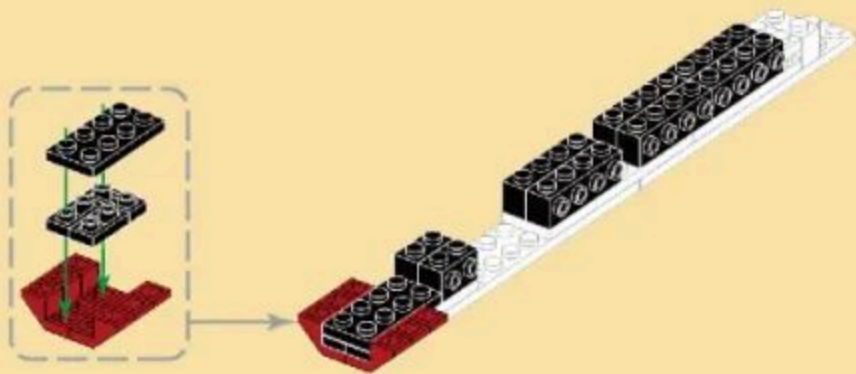

MILITARY EQUIPMENT

THE TYPE 094 STRATEGIC NUCLEAR SUBMARINE

Building blocks model

Perfect shape, high simulation, classic collection

Creative Ability

Family Interaction

Observation Ability

Thinking Ability

Practical Ability

6+
Suitable Age

3519
Product Number

389 PCS
Parts Total

20

21

22

23

24

5

- 31
- x1
 - x2
 - 1x4
 - x1
 - x4
 - x1

- 32
- x2
 - x2
 - x1
 - 1x4
 - x1
 - 1x6
 - x2

- 33
- x1
 - x1
 - x1
 - x1
 - x1
 - x1

- 34
- x3
 - x1
 - x4
 - x4
 - x2
 - x2
 - x2

35

36