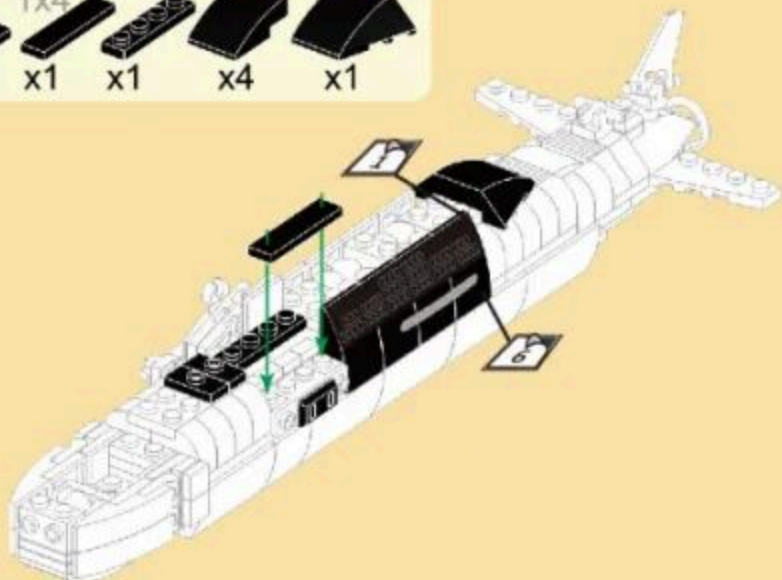

1. 31
2. x1
   - x2
   - 1x4
   - x1
   - x4
   - x1