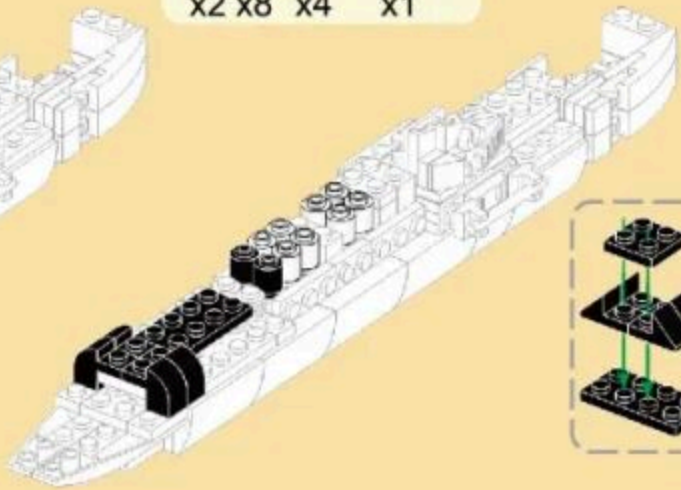

Practical Ability

6+
Suitable Age

3519
Product Number

389 PCS
Parts Total

20

21

22

23

24

5

- 31
- x1
 - x2
 - 1x4
 - x1
 - x4
 - x1

- 32
- x2
 - x2
 - x1
 - 1x4
 - x1
 - 1x6
 - x2

- 33
- x1
 - x1
 - x1
 - x1
 - x1
 - x1

- 34
- x3
 - x1
 - x4
 - x4
 - x2
 - x2
 - x2

35

36