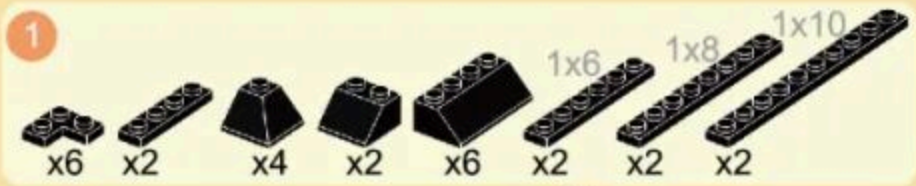

MILITARY EQUIPMENT

THE TYPE 094 STRATEGIC NUCLEAR SUBMARINE

Building blocks model

Perfect shape, high simulation, classic collection

Creative Ability

Family Interaction

Observation Ability

Thinking Ability

Practical Ability

6+
Suitable Age

3519
Product Number

389 PCS
Parts Total

20

21

22

23

24

5

- 31
- x1
 - x2
 - 1x4
 - x1
 - x4
 - x1

- 32
- x2
 - x2
 - x1
 - 1x4
 - x1
 - 1x6
 - x2

- 33
- x1
 - x1
 - x1
 - x1
 - x1
 - x1

- 34
- x3
 - x1
 - x4
 - x4
 - x2
 - x2
 - x2

35

36