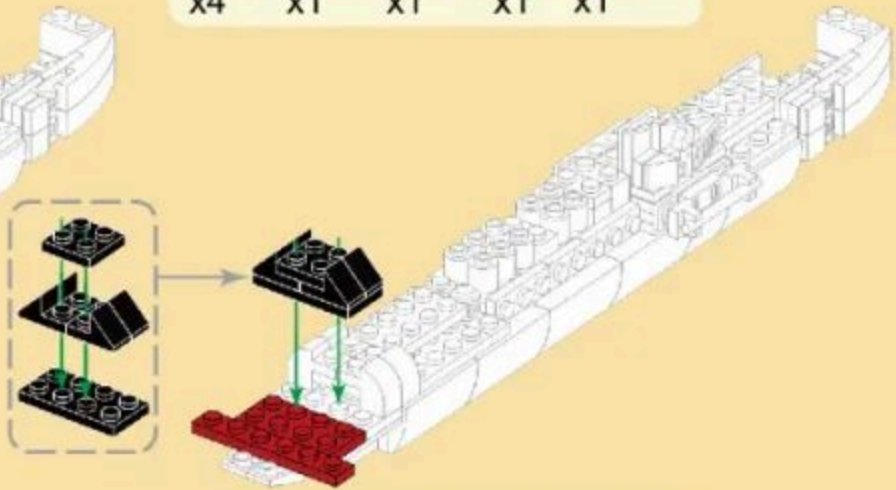

Practical Ability

6+
Suitable Age

3519
Product Number

389 PCS
Parts Total

20

21

22

23

24

5

- 31
- x1
 - x2
 - 1x4
 - x1
 - x4
 - x1

- 32
- x2
 - x2
 - x1
 - 1x4
 - x1
 - 1x6
 - x2

- 33
- x1
 - x1
 - x1
 - x1
 - x1
 - x1

- 34
- x3
 - x1
 - x4
 - x4
 - x2
 - x2
 - x2

35

36