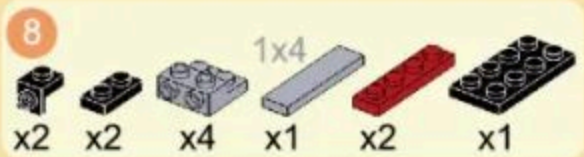

MILITARY EQUIPMENT

AIRCRAFT CARRIER

Building blocks model

Perfect shape,high simulation,classic collection

6+
Suitable
Age

3520
Product
Number

392 PCS
Parts
Total

- 14
- x4 x4
 - x2
 - x1
 - x4
 - x1
 - x2
 - x2
 - x1
 - 1x4

- 15
- x2
 - x2
 - x1
 - x2
 - x1
 - 1x3
 - x2
 - x1
 - x1
 - 4

- 16
- x1
 - 1x3
 - x1
 - x1
 - x1
 - x1

20

-  x4
-  x2
-  x2
-  x2
-  x2
-  x2
-  x2
-  x2

21

-  x2
-  x4
-  x4
-  x1
-  x1
-  x1
-  x1

22

-  x1
-  x2
-  x3
-  x1

23

- x2
- x1
- x1
- x2
- x1
- 2x3
- x4
- 1x4
- x1

24

- x1
- x2
- 2x3
- x3
- x1
- 1x4
- 2x4
- x2
- x1

25

- x2
- x1
- x1
- 2x4
- x3
- 2x8
- 1x8
- x1
- x1
- x1

26

- x1
- x1
- x1
- x1
- x1
- x1
- 2x4
- x1