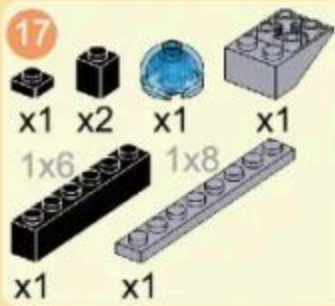

MILITARY EQUIPMENT

AIRCRAFT CARRIER

Building blocks model

Perfect shape,high simulation,classic collection

6+
Suitable
Age

3520
Product
Number

392 PCS
Parts
Total

- 14
- x4 x4
 - x2
 - x1
 - x4
 - x1
 - x2
 - x2
 - x1
 - 1x4

- 15
- x2
 - x2
 - x1
 - x2
 - x1
 - 1x3
 - x2
 - x1
 - x1
 - 4

- 16
- x1
 - 1x3
 - x1
 - x1
 - x1
 - x1

20

-  x4
-  x2
-  x2
-  x2
-  x2
-  x2
-  x2
-  x2

21

-  x2
-  x4
-  x4
-  x1
-  x1
-  x1
-  x1

22

-  x1
-  x2
-  x3
-  x1

23

- x2
- x1
- x1
- x2
- x1
- 2x3
- x4
- 1x4
- x1

24

- x1
- x2
- 2x3
- x3
- x1
- 1x4
- 2x4
- x2
- x1

25

- x2
- x1
- x1
- 2x4
- x3
- 2x8
- 1x8
- x1
- x1
- x1

26

- x1
- x1
- x1
- x1
- x1
- x1
- 2x4
- x1

- 27**
- 1x3
 - 2x6
 - 2x3
 - 1x6
 - 2x3
 - 1x3
 - 1x6
 - 2x6
 - x2
 - x2
 - x1
 - x2
 - x1
 - x1

- 28**
- 2x4
 - x6
 - x6
 - x2
 - x2
 - x5

- 29**
- 2x6
 - x2
 - x4
 - x2
 - x5
 - x2
 - x1

- 30**
- x2
 - x2
 - x1
 - x2
 - x4
 - x2
 - x1