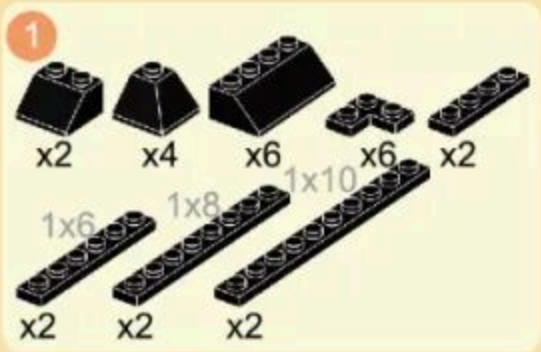

MILITARY EQUIPMENT

AIRCRAFT CARRIER

Building blocks model

Perfect shape,high simulation,classic collection

6+
Suitable
Age

3520
Product
Number

392 PCS
Parts
Total

- 14
- x4 x4
 - x2
 - x1
 - x4
 - x1
 - x2
 - x2
 - x1
 - 1x4

- 15
- x2
 - x2
 - x1
 - x2
 - x1
 - 1x3
 - x2
 - x1
 - x1
 - 4

- 16
- x1
 - 1x3
 - x1
 - x1
 - x1
 - x1

20

-  x4
-  x2
-  x2
-  x2
-  x2
-  x2
-  x2
-  x2

21

-  x2
-  x4
-  x4
-  x1
-  x1
-  x1
-  x1

22

-  x1
-  x2
-  x3
-  x1

23

- x2
- x1
- x1
- x2
- x1
- 2x3
- x4
- 1x4
- x1

24

- x1
- x2
- 2x3
- x3
- x1
- 1x4
- 2x4
- x2
- x1

25

- x2
- x1
- x1
- 2x4
- x3
- 2x8
- 1x8
- x1
- x1
- x1

26

- x1
- x1
- x1
- x1
- x1
- x1
- 2x4
- x1