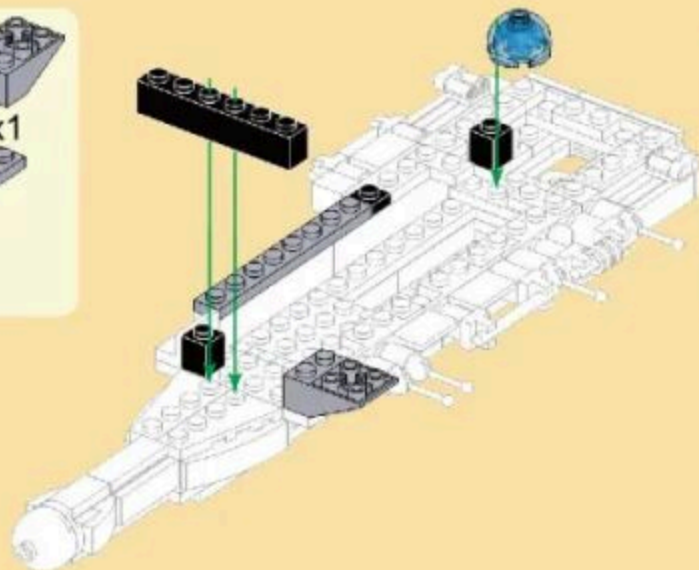

MILITARY EQUIPMENT

AIRCRAFT CARRIER

Building blocks model

Perfect shape,high simulation,classic collection

6+
Suitable
Age

3520
Product
Number

392 PCS
Parts
Total

- 14
- x4 x4
 - x2
 - x1
 - x4
 - x1
 - x2
 - x2
 - x1
 - 1x4

- 15
- x2
 - x2
 - x1
 - x2
 - x1
 - 1x3
 - x2
 - x1
 - x1
 - 4

- 16
- x1
 - 1x3
 - x1
 - x1
 - x1
 - x1

20

-  x4
-  x2
-  x2
-  x2
-  x2
-  x2
-  x2
-  x2

21

-  x2
-  x4
-  x4
-  x1
-  x1
-  x1
-  x1

22

-  x1
-  x2
-  x3
-  x1

23

- x2
- x1
- x1
- x2
- x1
- 2x3
- x4
- 1x4
- x1

24

- x1
- x2
- 2x3
- x3
- x1
- 1x4
- 2x4
- x2
- x1

25

- x2
- x1
- x1
- 2x4
- x3
- 2x8
- 1x8
- x1
- x1
- x1

26

- x1
- x1
- x1
- x1
- x1
- x1
- 2x4
- x1