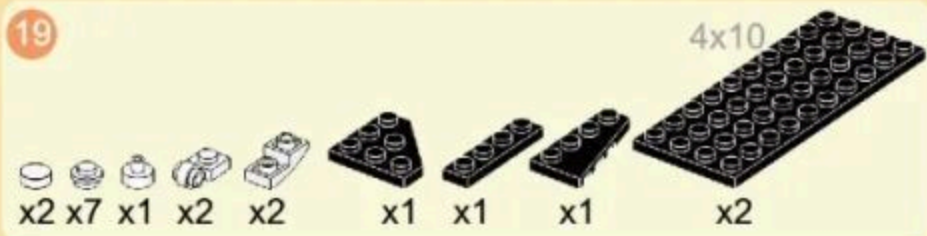

MILITARY EQUIPMENT

AIRCRAFT CARRIER

Building blocks model

Perfect shape,high simulation,classic collection

6+
Suitable
Age

3520
Product
Number

392 PCS
Parts
Total

- 14
- x4 x4
 - x2
 - x1
 - x4
 - x1
 - x2
 - x2
 - x1
 - 1x4

- 15
- x2
 - x2
 - x1
 - x2
 - x1
 - 1x3
 - x2
 - x1
 - x1
 - 4

- 16
- x1
 - 1x3
 - x1
 - x1
 - x1
 - x1

20

-  x4
-  x2
-  x2
-  x2
-  x2
-  x2
-  x2
-  x2

21

-  x2
-  x4
-  x4
-  x1
-  x1
-  x1
-  x1

22

-  x1
-  x2
-  x3
-  x1

23

- x2
- x1
- x1
- x2
- x1
- 2x3
- x4
- 1x4
- x1

24

- x1
- x2
- 2x3
- x3
- x1
- 1x4
- 2x4
- x2
- x1

25

- x2
- x1
- x1
- 2x4
- x3
- 2x8
- 1x8
- x1
- x1
- x1

26

- x1
- x1
- x1
- x1
- x1
- x1
- 2x4
- x1