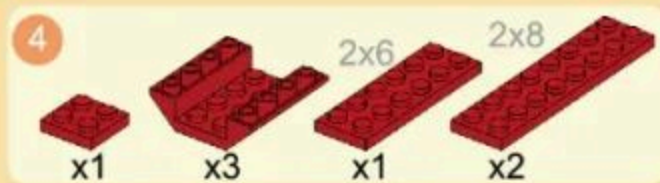

MILITARY EQUIPMENT

AIRCRAFT CARRIER

Building blocks model

Perfect shape,high simulation,classic collection

6+
Suitable
Age

3520
Product
Number

392 PCS
Parts
Total

- 14
- x4 x4
 - x2
 - x1
 - x4
 - x1
 - x2
 - x2
 - x1
 - 1x4

- 15
- x2
 - x2
 - x1
 - x2
 - x1
 - 1x3
 - x2
 - x1
 - x1
 - 4

- 16
- x1
 - 1x3
 - x1
 - x1
 - x1
 - x1

20

-  x4
-  x2
-  x2
-  x2
-  x2
-  x2
-  x2
-  x2

21

-  x2
-  x4
-  x4
-  x1
-  x1
-  x1
-  x1

22

-  x1
-  x2
-  x3
-  x1

23

- x2
- x1
- x1
- x2
- x1
- 2x3
- x4
- 1x4
- x1

24

- x1
- x2
- 2x3
- x3
- x1
- 1x4
- 2x4
- x2
- x1

25

- x2
- x1
- x1
- 2x4
- x3
- 2x8
- 1x8
- x1
- x1
- x1

26

- x1
- x1
- x1
- x1
- x1
- x1
- 2x4
- x1