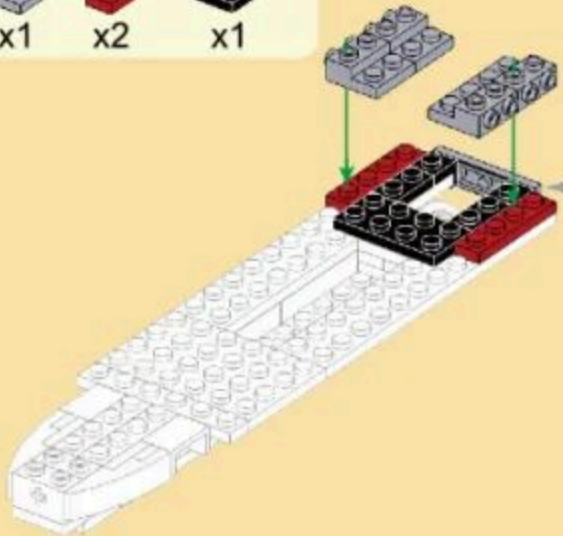

MILITARY EQUIPMENT

AIRCRAFT CARRIER

Building blocks model

Perfect shape,high simulation,classic collection

6+
Suitable
Age

3520
Product
Number

392 PCS
Parts
Total

- 14
- x4 x4
 - x2
 - x1
 - x4
 - x1
 - x2
 - x2
 - x1
 - 1x4

- 15
- x2
 - x2
 - x1
 - x2
 - x1
 - 1x3
 - x2
 - x1
 - x1
 - 4

- 16
- x1
 - 1x3
 - x1
 - x1
 - x1
 - x1

20

-  x4
-  x2
-  x2
-  x2
-  x2
-  x2
-  x2
-  x2

21

-  x2
-  x4
-  x4
-  x1
-  x1
-  x1
-  x1

22

-  x1
-  x2
-  x3
-  x1

23

- x2
- x1
- x1
- x2
- x1
- 2x3
- x4
- 1x4
- x1

24

- x1
- x2
- 2x3
- x3
- x1
- 1x4
- 2x4
- x2
- x1

25

- x2
- x1
- x1
- 2x4
- x3
- 2x8
- 1x8
- x1
- x1
- x1

26

- x1
- x1
- x1
- x1
- x1
- x1
- 2x4
- x1