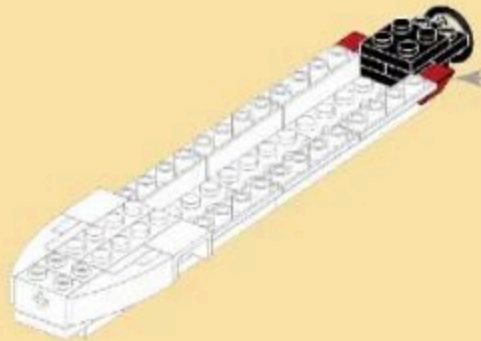

MILITARY EQUIPMENT

AIRCRAFT CARRIER

Building blocks model

Perfect shape,high simulation,classic collection

6+
Suitable
Age

3520
Product
Number

392 PCS
Parts
Total

- 14
- x4 x4
 - x2
 - x1
 - x4
 - x1
 - x2
 - x2
 - x1
 - 1x4

- 15
- x2
 - x2
 - x1
 - x2
 - x1
 - 1x3
 - x2
 - x1
 - x1
 - 4

- 16
- x1
 - 1x3
 - x1
 - x1
 - x1
 - x1

20

-  x4
-  x2
-  x2
-  x2
-  x2
-  x2
-  x2
-  x2

21

-  x2
-  x4
-  x4
-  x1
-  x1
-  x1
-  x1

22

-  x1
-  x2
-  x3
-  x1

23

- x2
- x1
- x1
- x2
- x1
- 2x3
- x4
- 1x4
- x1

24

- x1
- x2
- 2x3
- x3
- x1
- 1x4
- 2x4
- x2
- x1

25

- x2
- x1
- x1
- 2x4
- x3
- 2x8
- 1x8
- x1
- x1
- x1

26

- x1
- x1
- x1
- x1
- x1
- x1
- 2x4
- x1