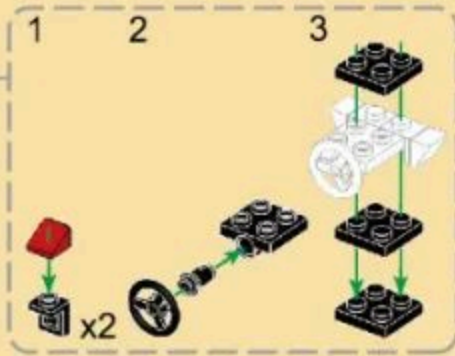

MILITARY EQUIPMENT

AIRCRAFT CARRIER

Building blocks model

Perfect shape,high simulation,classic collection

6+
Suitable
Age

3520
Product
Number

392 PCS
Parts
Total

- 14
- x4 x4
 - x2
 - x1
 - x4
 - x1
 - x2
 - x2
 - x1
 - 1x4

- 15
- x2
 - x2
 - x1
 - x2
 - x1
 - 1x3
 - x2
 - x1
 - x1
 - 4

- 16
- x1
 - 1x3
 - x1
 - x1
 - x1
 - x1

20

-  x4
-  x2
-  x2
-  x2
-  x2
-  x2
-  x2
-  x2

21

-  x2
-  x4
-  x4
-  x1
-  x1
-  x1
-  x1

22

-  x1
-  x2
-  x3
-  x1

23

- x2
- x1
- x1
- x2
- x1
- 2x3
- x4
- 1x4
- x1

24

- x1
- x2
- 2x3
- x3
- x1
- 1x4
- 2x4
- x2
- x1

25

- x2
- x1
- x1
- 2x4
- x3
- 2x8
- 1x8
- x1
- x1
- x1

26

- x1
- x1
- x1
- x1
- x1
- x1
- 2x4
- x1