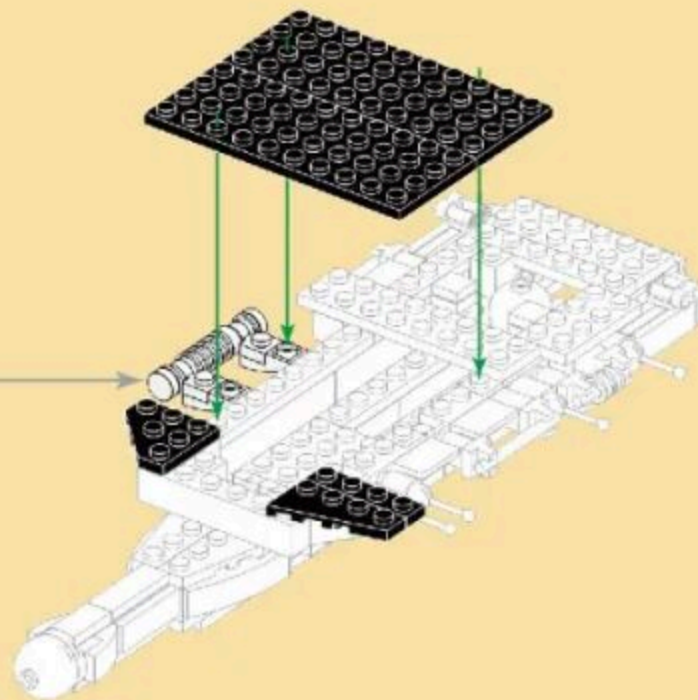

MILITARY EQUIPMENT

AIRCRAFT CARRIER

Building blocks model

Perfect shape,high simulation,classic collection

6+
Suitable
Age

3520
Product
Number

392 PCS
Parts
Total

- 14
- x4 x4
 - x2
 - x1
 - x4
 - x1
 - x2
 - x2
 - x1
 - 1x4

- 15
- x2
 - x2
 - x1
 - x2
 - x1
 - 1x3
 - x2
 - x1
 - x1
 - 4

- 16
- x1
 - 1x3
 - x1
 - x1
 - x1
 - x1

20

-  x4
-  x2
-  x2
-  x2
-  x2
-  x2
-  x2
-  x2

21

-  x2
-  x4
-  x4
-  x1
-  x1
-  x1
-  x1

22

-  x1
-  x2
-  x3
-  x1

23

- x2
- x1
- x1
- x2
- x1
- 2x3
- x4
- 1x4
- x1

24

- x1
- x2
- 2x3
- x3
- x1
- 1x4
- 2x4
- x2
- x1

25

- x2
- x1
- x1
- 2x4
- x3
- 2x8
- 1x8
- x1
- x1
- x1

26

- x1
- x1
- x1
- x1
- x1
- x1
- 2x4
- x1