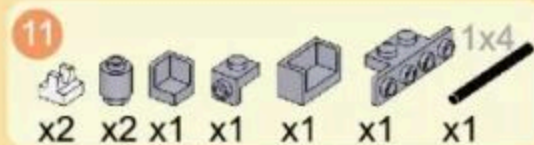

MILITARY EQUIPMENT

AIRCRAFT CARRIER

Building blocks model

Perfect shape,high simulation,classic collection

6+
Suitable
Age

3520
Product
Number

392 PCS
Parts
Total

- 14
- x4 x4
 - x2
 - x1
 - x4
 - x1
 - x2
 - x2
 - x1
 - 1x4

- 15
- x2
 - x2
 - x1
 - x2
 - x1
 - 1x3
 - x2
 - x1
 - x1
 - 4

- 16
- x1
 - 1x3
 - x1
 - x1
 - x1
 - x1

20

-  x4
-  x2
-  x2
-  x2
-  x2
-  x2
-  x2
-  x2

21

-  x2
-  x4
-  x4
-  x1
-  x1
-  x1
-  x1

22

-  x1
-  x2
-  x3
-  x1

23

- x2
- x1
- x1
- x2
- x1
- 2x3
- x4
- 1x4
- x1

24

- x1
- x2
- 2x3
- x3
- x1
- 1x4
- 2x4
- x2
- x1

25

- x2
- x1
- x1
- 2x4
- x3
- 2x8
- 1x8
- x1
- x1
- x1

26

- x1
- x1
- x1
- x1
- x1
- x1
- 2x4
- x1