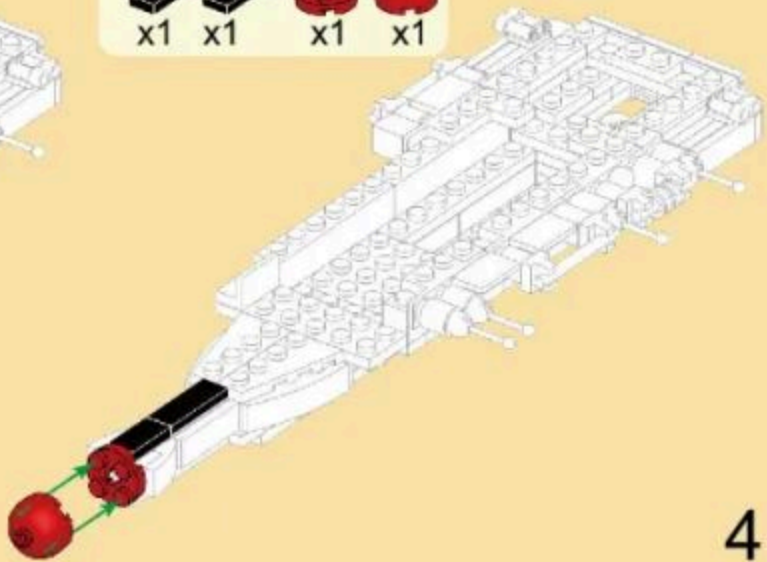

MILITARY EQUIPMENT

AIRCRAFT CARRIER

Building blocks model

Perfect shape,high simulation,classic collection

6+
Suitable
Age

3520
Product
Number

392 PCS
Parts
Total

- 14
- x4 x4
 - x2
 - x1
 - x4
 - x1
 - x2
 - x2
 - x1
 - 1x4

- 15
- x2
 - x2
 - x1
 - x2
 - x1
 - 1x3
 - x2
 - x1
 - x1
 - 4

- 16
- x1
 - 1x3
 - x1
 - x1
 - x1
 - x1

20

-  x4
-  x2
-  x2
-  x2
-  x2
-  x2
-  x2
-  x2

21

-  x2
-  x4
-  x4
-  x1
-  x1
-  x1
-  x1

22

-  x1
-  x2
-  x3
-  x1

23

- x2
- x1
- x1
- x2
- x1
- 2x3
- x4
- 1x4
- x1

24

- x1
- x2
- 2x3
- x3
- x1
- 1x4
- 2x4
- x2
- x1

25

- x2
- x1
- x1
- 2x4
- x3
- 2x8
- 1x8
- x1
- x1
- x1

26

- x1
- x1
- x1
- x1
- x1
- x1
- 2x4
- x1

- 27**
- 1x3
 - 2x6
 - 2x3
 - 1x6
 - 2x3
 - 1x3
 - 1x6
 - 2x6
 - x2
 - x2
 - x1
 - x2
 - x1
 - x1

- 28**
- 2x4
 - x6
 - x6
 - x2
 - x2
 - x5

- 29**
- 2x6
 - x2
 - x4
 - x2
 - x5
 - x2
 - x1

- 30**
- x2
 - x2
 - x1
 - x2
 - x4
 - x2
 - x1