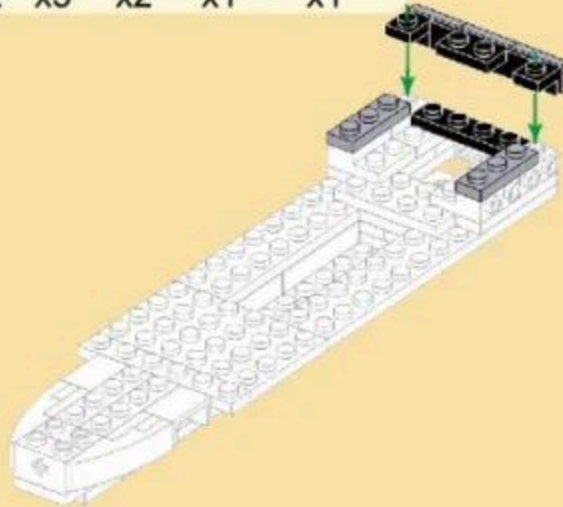

MILITARY EQUIPMENT

AIRCRAFT CARRIER

Building blocks model

Perfect shape,high simulation,classic collection

6+
Suitable
Age

3520
Product
Number

392 PCS
Parts
Total

- 14
- x4 x4
 - x2
 - x1
 - x4
 - x1
 - x2
 - x2
 - x1
 - 1x4

- 15
- x2
 - x2
 - x1
 - x2
 - x1
 - 1x3
 - x2
 - x1
 - x1
 - 4

- 16
- x1
 - 1x3
 - x1
 - x1
 - x1
 - x1

20

-  x4
-  x2
-  x2
-  x2
-  x2
-  x2
-  x2
-  x2

21

-  x2
-  x4
-  x4
-  x1
-  x1
-  x1
-  x1

22

-  x1
-  x2
-  x3
-  x1

23

- x2
- x1
- x1
- x2
- x1
- 2x3
- x4
- 1x4
- x1

24

- x1
- x2
- 2x3
- x3
- x1
- 1x4
- 2x4
- x2
- x1

25

- x2
- x1
- x1
- 2x4
- x3
- 2x8
- 1x8
- x1
- x1
- x1

26

- x1
- x1
- x1
- x1
- x1
- x1
- 2x4
- x1