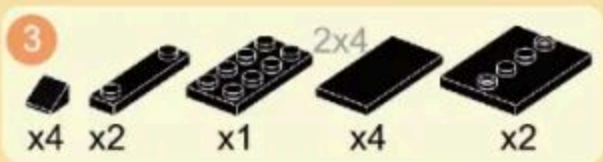

MILITARY EQUIPMENT

AIRCRAFT CARRIER

Building blocks model

Perfect shape,high simulation,classic collection

6+
Suitable
Age

3520
Product
Number

392 PCS
Parts
Total

- 14
- x4 x4
 - x2
 - x1
 - x4
 - x1
 - x2
 - x2
 - x1
 - 1x4

- 15
- x2
 - x2
 - x1
 - x2
 - x1
 - 1x3
 - x2
 - x1
 - x1
 - 4

- 16
- x1
 - 1x3
 - x1
 - x1
 - x1
 - x1

20

-  x4
-  x2
-  x2
-  x2
-  x2
-  x2
-  x2
-  x2

21

-  x2
-  x4
-  x4
-  x1
-  x1
-  x1
-  x1

22

-  x1
-  x2
-  x3
-  x1

23

- x2
- x1
- x1
- x2
- x1
- 2x3
- x4
- 1x4
- x1

24

- x1
- x2
- 2x3
- x3
- x1
- 1x4
- 2x4
- x2
- x1

25

- x2
- x1
- x1
- 2x4
- x3
- 2x8
- 1x8
- x1
- x1
- x1

26

- x1
- x1
- x1
- x1
- x1
- x1
- 2x4
- x1