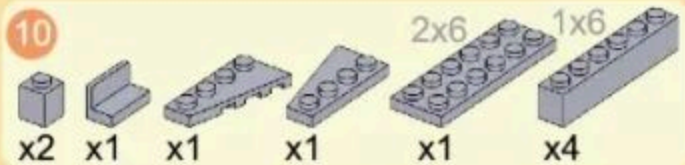

MILITARY EQUIPMENT

AIRCRAFT CARRIER

Building blocks model

Perfect shape,high simulation,classic collection

6+
Suitable
Age

3520
Product
Number

392 PCS
Parts
Total

- 14
- x4 x4
 - x2
 - x1
 - x4
 - x1
 - x2
 - x2
 - x1
 - 1x4

- 15
- x2
 - x2
 - x1
 - x2
 - x1
 - 1x3
 - x2
 - x1
 - x1
 - 4

- 16
- x1
 - 1x3
 - x1
 - x1
 - x1
 - x1

20

-  x4
-  x2
-  x2
-  x2
-  x2
-  x2
-  x2
-  x2

21

-  x2
-  x4
-  x4
-  x1
-  x1
-  x1
-  x1

22

-  x1
-  x2
-  x3
-  x1

23

- x2
- x1
- x1
- x2
- x1
- 2x3
- x4
- 1x4
- x1

24

- x1
- x2
- 2x3
- x3
- x1
- 1x4
- 2x4
- x2
- x1

25

- x2
- x1
- x1
- 2x4
- x3
- 2x8
- 1x8
- x1
- x1
- x1

26

- x1
- x1
- x1
- x1
- x1
- x1
- 2x4
- x1