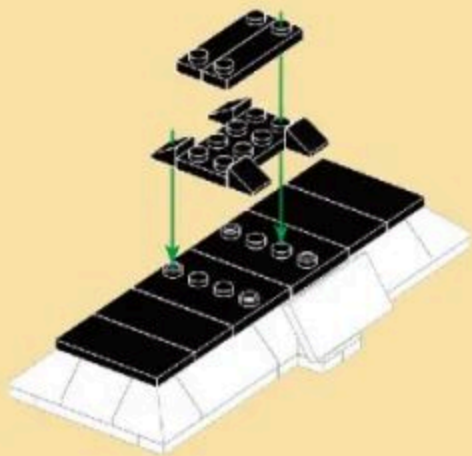

MILITARY EQUIPMENT

AIRCRAFT CARRIER

Building blocks model

Perfect shape,high simulation,classic collection

6+
Suitable
Age

3520
Product
Number

392 PCS
Parts
Total

- 14
- x4 x4
 - x2
 - x1
 - x4
 - x1
 - x2
 - x2
 - x1
 - 1x4

- 15
- x2
 - x2
 - x1
 - x2
 - x1
 - 1x3
 - x2
 - x1
 - x1
 - 4

- 16
- x1
 - 1x3
 - x1
 - x1
 - x1
 - x1

20

-  x4
-  x2
-  x2
-  x2
-  x2
-  x2
-  x2
-  x2

21

-  x2
-  x4
-  x4
-  x1
-  x1
-  x1
-  x1

22

-  x1
-  x2
-  x3
-  x1

23

- x2
- x1
- x1
- x2
- x1
- 2x3
- x4
- 1x4
- x1

24

- x1
- x2
- 2x3
- x3
- x1
- 1x4
- 2x4
- x2
- x1

25

- x2
- x1
- x1
- 2x4
- x3
- 2x8
- 1x8
- x1
- x1
- x1

26

- x1
- x1
- x1
- x1
- x1
- x1
- 2x4
- x1

- 27**
- 1x3
 - 2x6
 - 2x3
 - 1x6
 - 2x3
 - 1x3
 - 1x6
 - 2x6
 - x2
 - x2
 - x1
 - x2
 - x1
 - x1

- 28**
- 2x4
 - x6
 - x6
 - x2
 - x2
 - x5

- 29**
- 2x6
 - x2
 - x4
 - x2
 - x5
 - x2
 - x1

- 30**
- x2
 - x2
 - x1
 - x2
 - x4
 - x2
 - x1