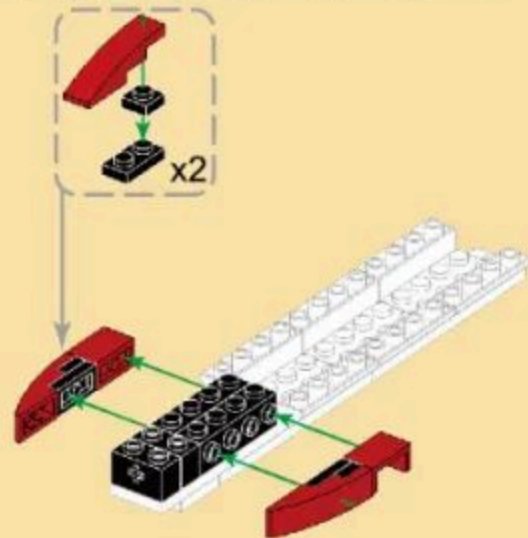

MILITARY EQUIPMENT

AIRCRAFT CARRIER

Building blocks model

Perfect shape,high simulation,classic collection

6+
Suitable
Age

3520
Product
Number

392 PCS
Parts
Total

- 14
- x4 x4
 - x2
 - x1
 - x4
 - x1
 - x2
 - x2
 - x1
 - 1x4

- 15
- x2
 - x2
 - x1
 - x2
 - x1
 - 1x3
 - x2
 - x1
 - x1
 - 4

- 16
- x1
 - 1x3
 - x1
 - x1
 - x1
 - x1

20

-  x4
-  x2
-  x2
-  x2
-  x2
-  x2
-  x2
-  x2

21

-  x2
-  x4
-  x4
-  x1
-  x1
-  x1
-  x1

22

-  x1
-  x2
-  x3
-  x1

23

- x2
- x1
- x1
- x2
- x1
- 2x3
- x4
- 1x4
- x1

24

- x1
- x2
- 2x3
- x3
- x1
- 1x4
- 2x4
- x2
- x1

25

- x2
- x1
- x1
- 2x4
- x3
- 2x8
- 1x8
- x1
- x1
- x1

26

- x1
- x1
- x1
- x1
- x1
- x1
- 2x4
- x1