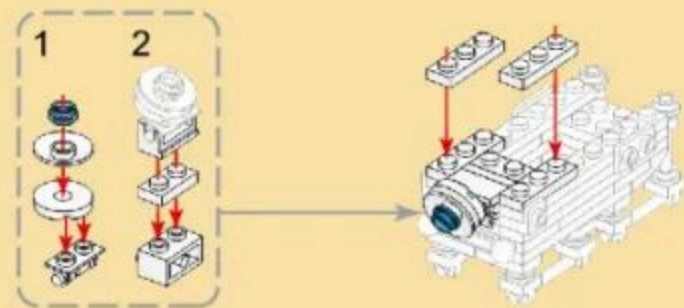

## DEEP-SEA MANNED SUBMERSIBLE

Building blocks model

Perfect shape, high simulation, classic collection

6+ / 3521 / 412 PCS  
Suitable Age / Product Number / Parts Total

- 10  
 x4 x4 x2 x1 x7 x1  
 1x3

- 11  
 x2 x2 x1 x2

- 12  
 x2 x1 x1 x2 x1 x2  
 1x6

- 13  
 x2 x1 x1 x3 x1 x1

- 14  
 x1 x1 x1 x1

- 15  
 x1 x1 x1 x1 x1 x3 x1 x1 x1  
 2x6

16

17

18

19