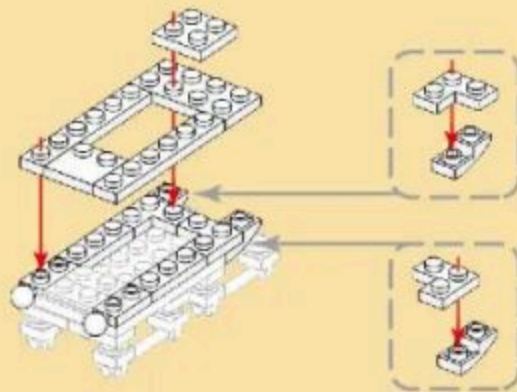

## DEEP-SEA MANNED SUBMERSIBLE

Building blocks model

Perfect shape, high simulation, classic collection

6+ / 3521 / 412 PCS  
Suitable Age / Product Number / Parts Total

- 10  
 x4 x4 x2 x1 x7 x1  
 1x3

- 11  
 x2 x2 x1 x2

- 12  
 x2 x1 x1 x2 x1 x2  
 1x6

- 13  
 x2 x1 x1 x3 x1 x1

- 14  
 x1 x1 x1 x1

- 15  
 x1 x1 x1 x1 x1 x3 x1 x1 x1  
 2x6

16

17

18

19