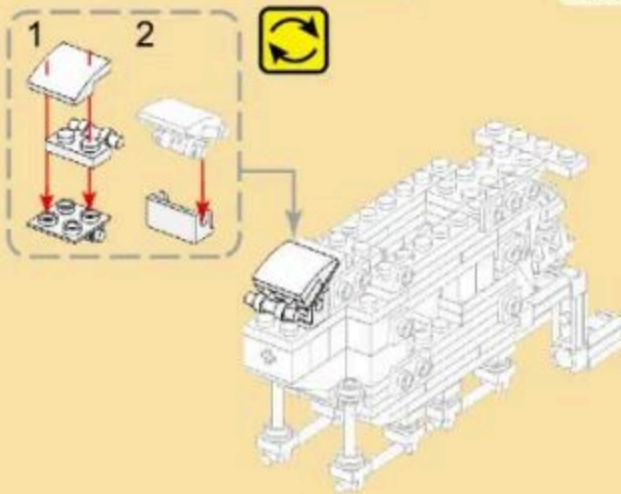

1. 14
   x1 x1 x1 x1

1. 15
   x1 x1 x1 x1 x1 x3 x1 x1 x1
   2x6