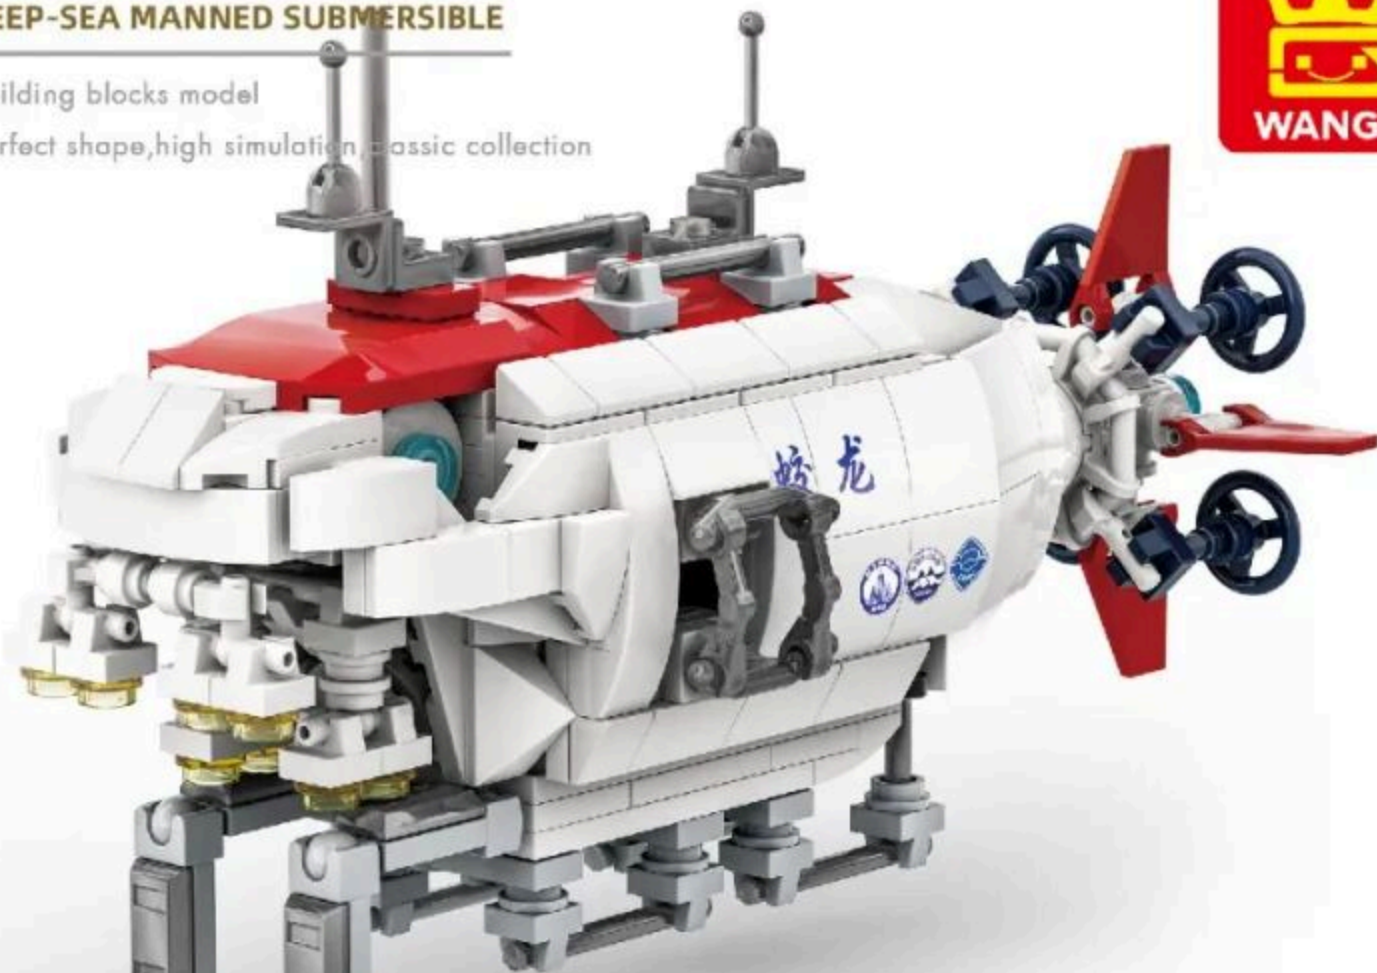

# MILITARY EQUIPMENT

## DEEP-SEA MANNED SUBMERSIBLE

Building blocks model

Perfect shape, high simulation, classic collection

6+ / 3521 / 412 PCS  
Suitable Age / Product Number / Parts Total

- 10  
 x4 x4 x2 x1 x7 x1  
 1x3

- 11  
 x2 x2 x1 x2