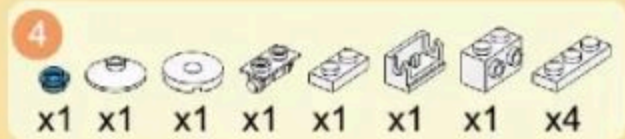

## DEEP-SEA MANNED SUBMERSIBLE

Building blocks model

Perfect shape, high simulation, classic collection

6+ / 3521 / 412 PCS  
Suitable Age / Product Number / Parts Total

- 10  
 x4 x4 x2 x1 x7 x1  
 1x3

- 11  
 x2 x2 x1 x2

- 12  
 x2 x1 x1 x2 x1 x2  
 1x6

- 13  
 x2 x1 x1 x3 x1 x1

- 14  
 x1 x1 x1 x1

- 15  
 x1 x1 x1 x1 x1 x3 x1 x1 x1  
 2x6

16

17

18

19