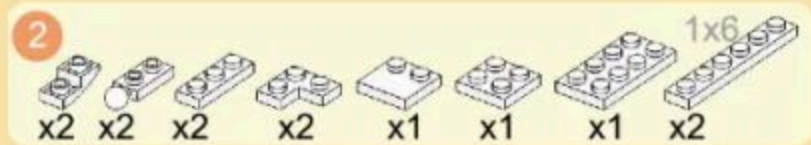

## DEEP-SEA MANNED SUBMERSIBLE

Building blocks model

Perfect shape, high simulation, classic collection

6+ / 3521 / 412 PCS  
Suitable Age / Product Number / Parts Total

- 10  
 x4 x4 x2 x1 x7 x1  
 1x3

- 11  
 x2 x2 x1 x2

- 12  
 x2 x1 x1 x2 x1 x2  
 1x6

- 13  
 x2 x1 x1 x3 x1 x1

- 14  
 x1 x1 x1 x1

- 15  
 x1 x1 x1 x1 x1 x3 x1 x1 x1  
 2x6

16

17

18

19