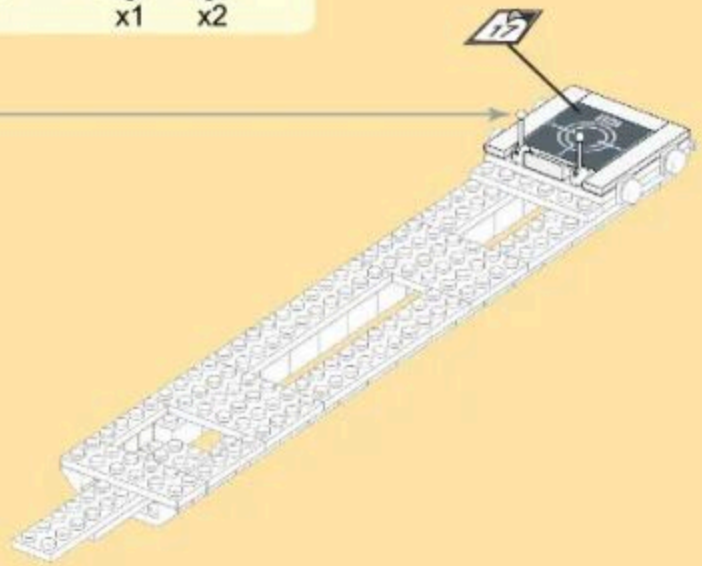

MILITARY EQUIPMENT

TYPE 055 DESTROYER

Building blocks model

Perfect shape, high simulation, classic collection

6+ / 3522 / 364 PCS
Suitable Age / Product Number / Parts Total

- 4
- x2
 - x5
 - 2x6 x1
 - 2x8 x2

- 5
- x4
 - x2
 - x4
 - x2
 - 1x6 x1
 - 6x6 x1

- 6
- x2
 - x2
 - x1
 - 1x4 x1
 - 4x4 x1
 - 1x6 x2

- 7
- x2
 - 1x6 x1
 - 1x10 x4

- 8
- x4 1x4
 - x2 1x4
 - x4 1x4
 - x1 1x4
 - x1 1x6
 - x1 4x6

- 9
- x8 1x2
 - x1 1x2
 - x2 1x2
 - x4 1x12

- 10
- x1 1x1
 - x1 1x1
 - x4 1x1
 - x2 1x1
 - x1 1x1

- 11
- x1 1x1
 - x1 1x1
 - x1 1x1
 - x1 1x1
 - x1 1x6

12

13

14

15

- 16
- x2
 - x2
 - x2
 - x1
 - x4
 - 1x6

- 17
- x2
 - x1
 - x2
 - 6x10

- 18
- x4
 - x2
 - 2x2
 - 1x3
 - x1
 - 1x6

- 19
- x2
 - x1
 - x1
 - 1x6
 - x1
 - 2x6

20

x4

x4

x4

x2

x1