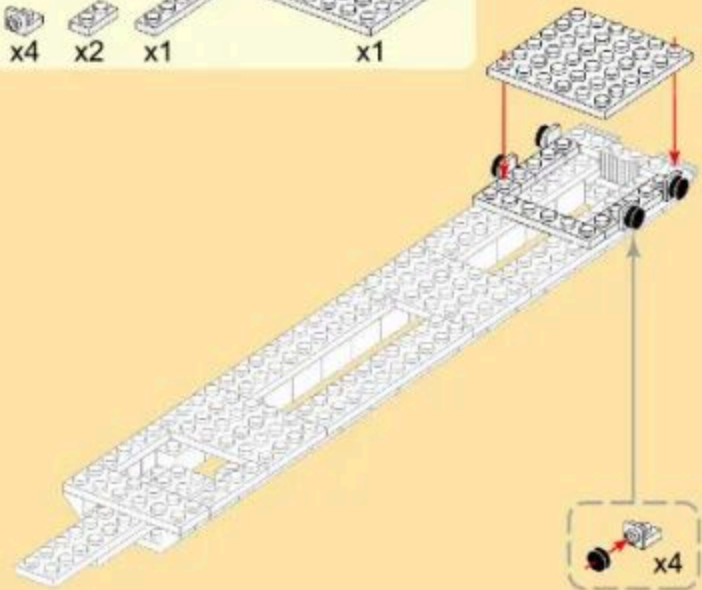

MILITARY EQUIPMENT

TYPE 055 DESTROYER

Building blocks model

Perfect shape, high simulation, classic collection

6+ / 3522 / 364 PCS
Suitable Age / Product Number / Parts Total

- 4
- x2
 - x5
 - 2x6 x1
 - 2x8 x2

- 5
- x4
 - x2
 - x4
 - x2
 - 1x6 x1
 - 6x6 x1

- 6
- x2
 - x2
 - x1
 - 1x4 x1
 - 4x4 x1
 - 1x6 x2

- 7
- x2
 - 1x6 x1
 - 1x10 x4

- 8
- x4 1x4
 - x2 1x4
 - x4 1x4
 - x1 1x4
 - x1 1x6
 - x1 4x6

- 9
- x8 1x2
 - x1 1x2
 - x2 1x2
 - x4 1x12