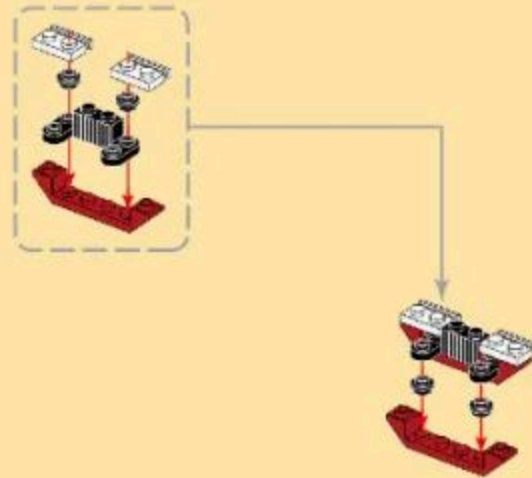

MILITARY EQUIPMENT

TYPE 055 DESTROYER

Building blocks model

Perfect shape, high simulation, classic collection

6+ / 3522 / 364 PCS
Suitable Age / Product Number / Parts Total

- 4
- x2
 - x5
 - 2x6 x1
 - 2x8 x2

- 5
- x4
 - x2
 - x4
 - x2
 - 1x6 x1
 - 6x6 x1

- 6
- x2
 - x2
 - x1
 - 1x4 x1
 - 4x4 x1
 - 1x6 x2

- 7
- x2
 - 1x6 x1
 - 1x10 x4

- 8
- x4 1x4
 - x2 1x4
 - x4 1x4
 - x1 1x4
 - x1 1x6
 - x1 4x6

- 9
- x8 1x2
 - x1 1x2
 - x2 1x2
 - x4 1x12

- 10
- x1 1x1
 - x1 1x1
 - x4 1x1
 - x2 1x1
 - x1 1x1

- 11
- x1 1x1
 - x1 1x1
 - x1 1x1
 - x1 1x1
 - x1 1x6

12

13

14

15

- 16
- x2
 - x2
 - x2
 - x1
 - x4
 - 1x6

- 17
- x2
 - x1
 - x2
 - 6x10