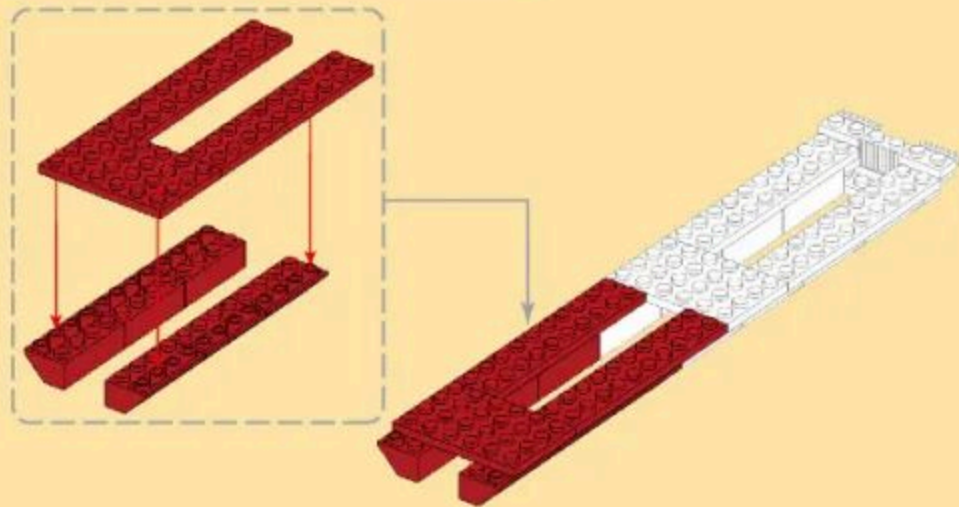

MILITARY EQUIPMENT

TYPE 055 DESTROYER

Building blocks model

Perfect shape, high simulation, classic collection

6+ / 3522 / 364 PCS
Suitable Age / Product Number / Parts Total

- 4
- x2
 - x5
 - 2x6 x1
 - 2x8 x2

- 5
- x4
 - x2
 - x4
 - x2
 - 1x6 x1
 - 6x6 x1

- 6
- x2
 - x2
 - x1
 - 1x4 x1
 - 4x4 x1
 - 1x6 x2

- 7
- x2
 - 1x6 x1
 - 1x10 x4

- 8
- x4 1x4
 - x2 1x4
 - x4 1x4
 - x1 1x4
 - x1 1x6
 - x1 4x6

- 9
- x8 1x2
 - x1 1x2
 - x2 1x2
 - x4 1x12

- 10
- x1 1x1
 - x1 1x1
 - x4 1x1
 - x2 1x1
 - x1 1x1

- 11
- x1 1x1
 - x1 1x1
 - x1 1x1
 - x1 1x1
 - x1 1x6

12

13

14

15

- 16
- x2
 - x2
 - x2
 - x1
 - x4
 - 1x6

- 17
- x2
 - x1
 - x2
 - 6x10

- 18
- x4
 - x2
 - 2x2
 - 1x3
 - x1
 - 1x6

- 19
- x2
 - x1
 - x1
 - 1x6
 - x1
 - 2x6

20

x4

x4

x4

x2

x1