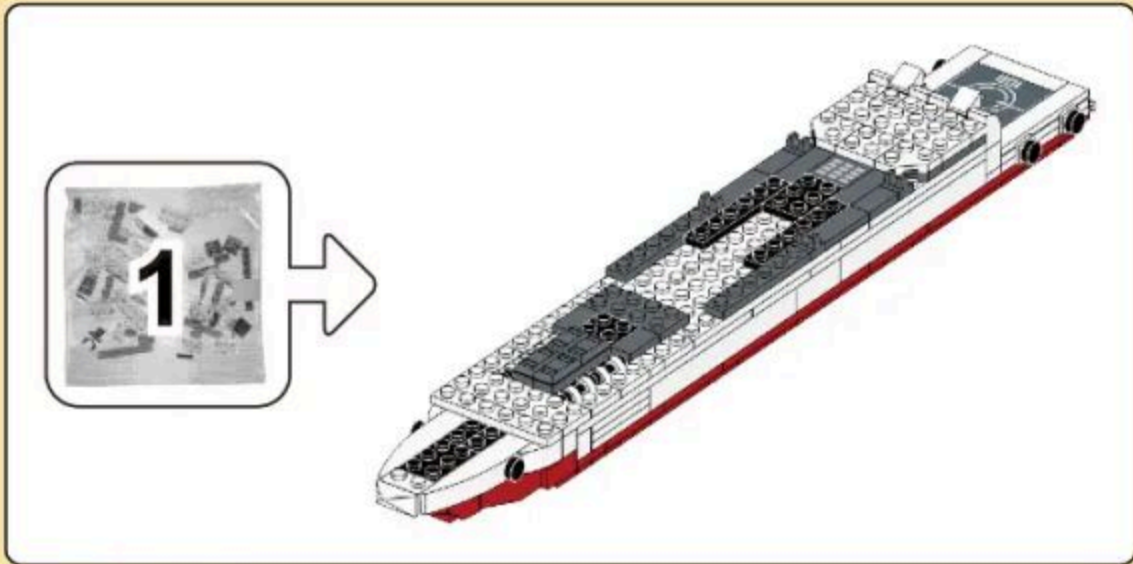

MILITARY EQUIPMENT

TYPE 055 DESTROYER

Building blocks model

Perfect shape, high simulation, classic collection

6+ / 3522 / 364 PCS
Suitable Age / Product Number / Parts Total

- 4
- x2
 - x5
 - 2x6 x1
 - 2x8 x2

- 5
- x4
 - x2
 - x4
 - x2
 - 1x6 x1
 - 6x6 x1

- 6
- x2
 - x2
 - x1
 - 1x4 x1
 - 4x4 x1
 - 1x6 x2

- 7
- x2
 - 1x6 x1
 - 1x10 x4

- 8
- x4 1x4
 - x2 1x4
 - x4 1x4
 - x1 1x4
 - x1 1x6
 - x1 4x6

- 9
- x8 1x2
 - x1 1x2
 - x2 1x2
 - x4 1x12

- 10
- x1 1x1
 - x1 1x1
 - x4 1x1
 - x2 1x1
 - x1 1x1

- 11
- x1 1x1
 - x1 1x1
 - x1 1x1
 - x1 1x1
 - x1 1x6

12

13

14

15

- 16
- x2
 - x2
 - x2
 - x1
 - x4
 - 1x6

- 17
- x2
 - x1
 - x2
 - 6x10

- 18
- x4
 - x2
 - 2x2
 - 1x3
 - x1
 - 1x6

- 19
- x2
 - x1
 - x1
 - 1x6
 - x1
 - 2x6

20

x4

x4

x4

x2

x1