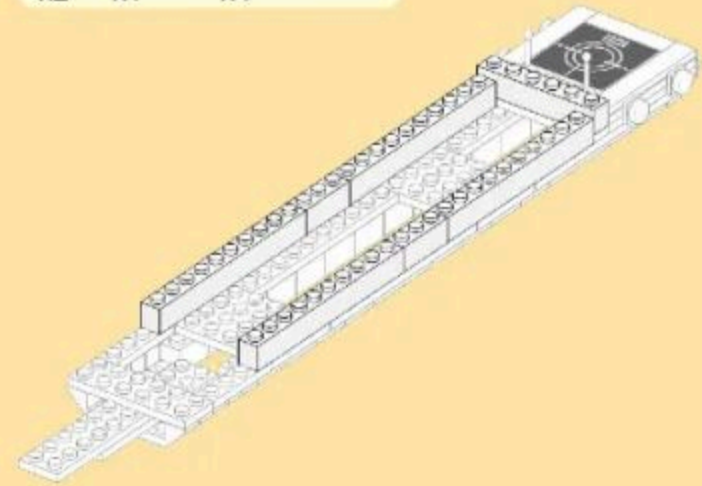

MILITARY EQUIPMENT

TYPE 055 DESTROYER

Building blocks model

Perfect shape, high simulation, classic collection

6+ / 3522 / 364 PCS
Suitable Age / Product Number / Parts Total

- 4
- x2
 - x5
 - 2x6 x1
 - 2x8 x2

- 5
- x4
 - x2
 - x4
 - x2
 - 1x6 x1
 - 6x6 x1

- 6
- x2
 - x2
 - x1
 - 1x4 x1
 - 4x4 x1
 - 1x6 x2

- 7
- x2
 - 1x6 x1
 - 1x10 x4

- 8
- x4 1x4
 - x2 1x4
 - x4 1x4
 - x1 1x4
 - x1 1x6
 - x1 4x6

- 9
- x8 1x2
 - x1 1x2
 - x2 1x2
 - x4 1x12

- 10
- x1 1x1
 - x1 1x1
 - x4 1x1
 - x2 1x1
 - x1 1x1

- 11
- x1 1x1
 - x1 1x1
 - x1 1x1
 - x1 1x1
 - x1 1x6

12

13

14

15

- 16
- x2
 - x2
 - x2
 - x1
 - x4
 - 1x6

- 17
- x2
 - x1
 - x2
 - 6x10

- 18
- x4
 - x2
 - 2x2
 - 1x3
 - x1
 - 1x6

- 19
- x2
 - x1
 - x1
 - 1x6
 - x1
 - 2x6

20

x4

x4

x4

x2

x1