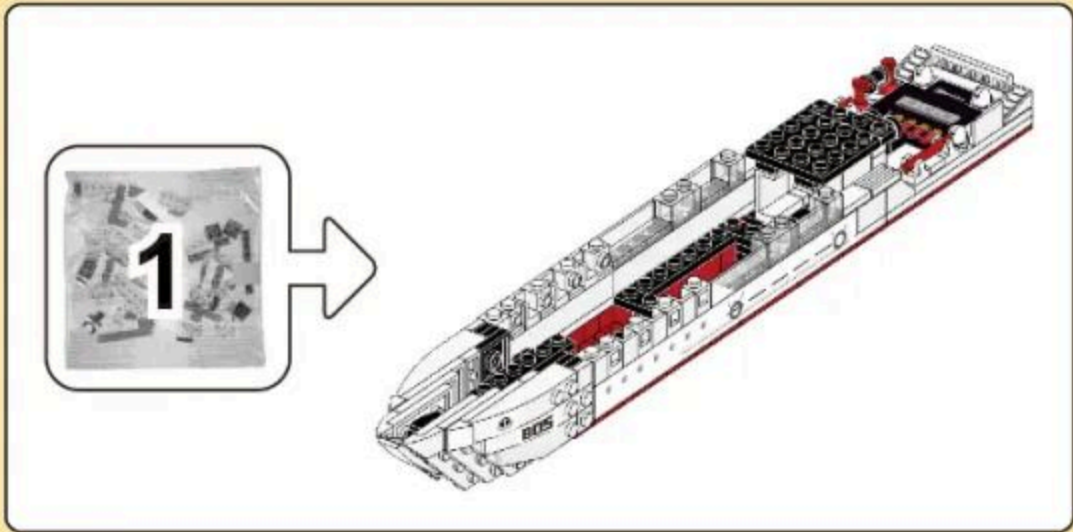

MILITARY EQUIPMENT

TYPE 081 MINE COUNTERMEASURES SHIP

Building blocks model

Perfect shape, high simulation, classic collection

6+ / 3523 / 380 PCS
Suitable Age / Product Number / Parts Total

- 11
- x3
 - x2
 - x4
 - x4
 - x1
 - x2
 - x1

- 12
- 1x8
 - 1x10
 - x2
 - x2
 - x2

- 13
- x2
 - x2
 - x2
 - x1

- 14
- x6
 - x8
 - x2
 - x2

20

16 + 19

21

22

23

24

20 + 23

5

26

27

28

- 29
- x4
 - x2
 - x4
 - x1
 - 1x4
 - x2

- x4