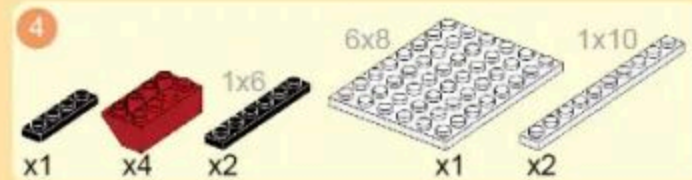

MILITARY EQUIPMENT

TYPE 081 MINE COUNTERMEASURES SHIP

Building blocks model

Perfect shape, high simulation, classic collection

6+ / 3523 / 380 PCS
Suitable Age / Product Number / Parts Total

- 11
- x3
 - x2
 - x4
 - x4
 - x1
 - x2
 - x1

- 12
- 1x8
 - 1x10
 - x2
 - x2
 - x2

- 13
- x2
 - x2
 - x2
 - x1

- 14
- x6
 - x8
 - x2
 - x2

20

16 + 19

21

22

23

24

20 + 23

5

26

27

28

- 29
- x4
 - x2
 - x4
 - x1
 - 1x4
 - x2

- x4