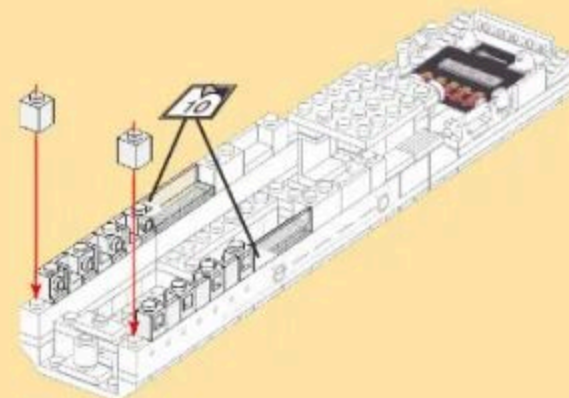

MILITARY EQUIPMENT

TYPE 081 MINE COUNTERMEASURES SHIP

Building blocks model

Perfect shape, high simulation, classic collection

6+ / 3523 / 380 PCS
Suitable Age / Product Number / Parts Total

- 11
- x3
 - x2
 - x4
 - x4
 - x1
 - x2
 - x1

- 12
- 1x8
 - 1x10
 - x2
 - x2
 - x2

- 13
- x2
 - x2
 - x2
 - x1

- 14
- x6
 - x8
 - x2
 - x2

20

16 + 19

21

22

23