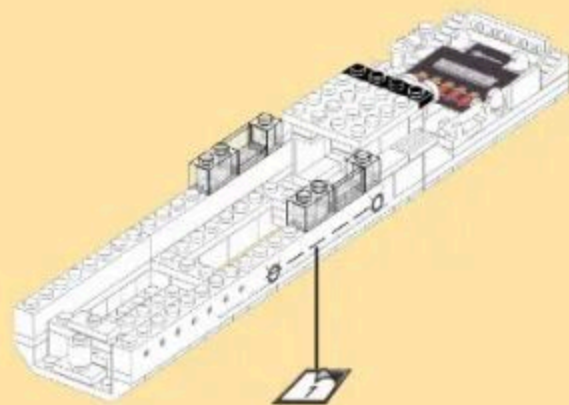

MILITARY EQUIPMENT

TYPE 081 MINE COUNTERMEASURES SHIP

Building blocks model

Perfect shape, high simulation, classic collection

6+ / 3523 / 380 PCS
Suitable Age / Product Number / Parts Total

- 11
- x3
 - x2
 - x4
 - x4
 - x1
 - x2
 - x1

- 12
- 1x8
 - 1x10
 - x2
 - x2
 - x2

- 13
- x2
 - x2
 - x2
 - x1

- 14
- x6
 - x8
 - x2
 - x2

20

16 + 19

21

22

23

24

20 + 23

5

26

27

28

- 29
- x4
 - x2
 - x4
 - x1
 - 1x4
 - x2

- x4

- 30
- x4
 - x2
 - x1
 - x2
 - x2

- x2

- 31
- x2
 - x1
 - x2
 - x1
 - x1

- 32
- x4
 - x2
 - x1
 - 1x3
 - x2

- 33
- x2
 - x2
 - x2
 - x2
 - x1
 - x1

- 34
- x2
 - x2
 - x1
 - 2x4
 - 1x8
 - x2

- 35
- x2
 - x2
 - x2
 - x2
 - x2
 - 2x4
 - x1
 - x1