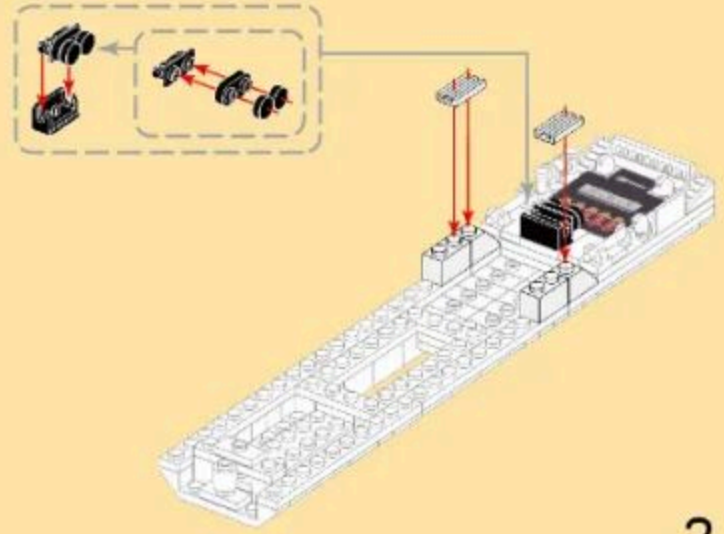

MILITARY EQUIPMENT

TYPE 081 MINE COUNTERMEASURES SHIP

Building blocks model

Perfect shape, high simulation, classic collection

6+ / 3523 / 380 PCS
Suitable Age / Product Number / Parts Total

- 11
- x3
 - x2
 - x4
 - x4
 - x1
 - x2
 - x1