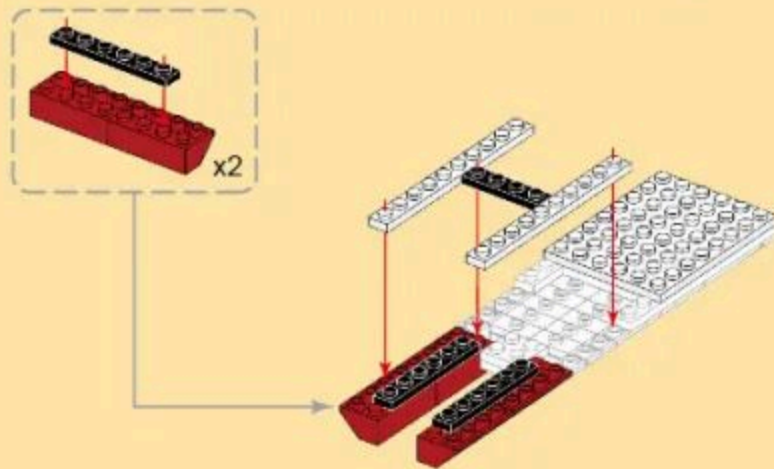

MILITARY EQUIPMENT

TYPE 081 MINE COUNTERMEASURES SHIP

Building blocks model

Perfect shape, high simulation, classic collection

6+ / 3523 / 380 PCS
Suitable Age / Product Number / Parts Total

- 11
- x3
 - x2
 - x4
 - x4
 - x1
 - x2
 - x1

- 12
- 1x8
 - 1x10
 - x2
 - x2
 - x2

- 13
- x2
 - x2
 - x2
 - x1

- 14
- x6
 - x8
 - x2
 - x2

20

16 + 19

21

22

23