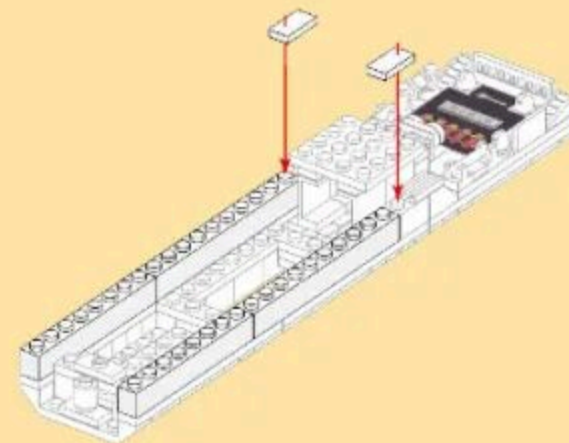

MILITARY EQUIPMENT

TYPE 081 MINE COUNTERMEASURES SHIP

Building blocks model

Perfect shape, high simulation, classic collection

6+ / 3523 / 380 PCS
Suitable Age / Product Number / Parts Total

- 11
- x3
 - x2
 - x4
 - x4
 - x1
 - x2
 - x1

- 12
- 1x8
 - 1x10
 - x2
 - x2
 - x2

- 13
- x2
 - x2
 - x2
 - x1

- 14
- x6
 - x8
 - x2
 - x2

20

16 + 19

21

22

23

24

20 + 23

5

26

27

28

- 29
- x4
 - x2
 - x4
 - x1
 - 1x4
 - x2

- x4