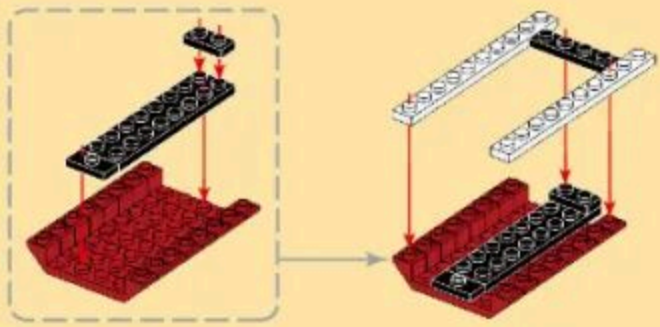

MILITARY EQUIPMENT

TYPE 081 MINE COUNTERMEASURES SHIP

Building blocks model

Perfect shape, high simulation, classic collection

6+ / 3523 / 380 PCS
Suitable Age / Product Number / Parts Total

- 11
- x3
 - x2
 - x4
 - x4
 - x1
 - x2
 - x1

- 12
- 1x8
 - 1x10
 - x2
 - x2
 - x2

- 13
- x2
 - x2
 - x2
 - x1

- 14
- x6
 - x8
 - x2
 - x2

20

16 + 19

21

22

23

24

20 + 23

5

26

27

28

- 29
- x4
 - x2
 - x4
 - x1
 - 1x4
 - x2

- x4