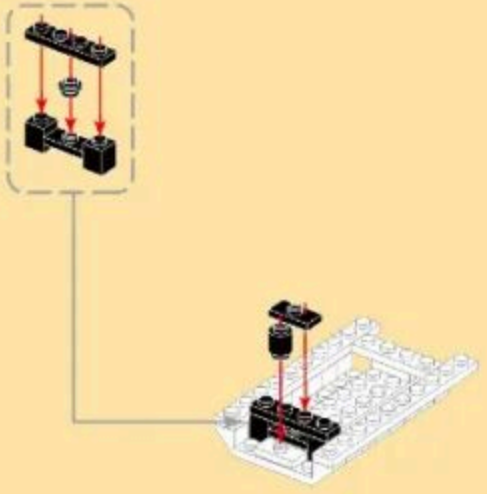

MILITARY EQUIPMENT

TYPE 081 MINE COUNTERMEASURES SHIP

Building blocks model

Perfect shape, high simulation, classic collection

6+ / 3523 / 380 PCS
Suitable Age / Product Number / Parts Total

- 11
- x3
 - x2
 - x4
 - x4
 - x1
 - x2
 - x1

- 12
- 1x8
 - 1x10
 - x2
 - x2
 - x2

- 13
- x2
 - x2
 - x2
 - x1

- 14
- x6
 - x8
 - x2
 - x2

20

16 + 19

21

22

23