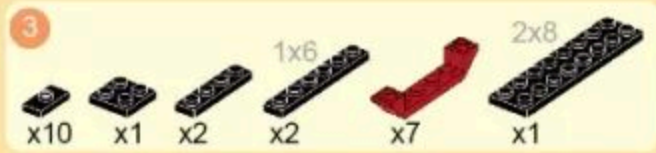

MILITARY EQUIPMENT

TYPE 081 MINE COUNTERMEASURES SHIP

Building blocks model

Perfect shape, high simulation, classic collection

6+ / 3523 / 380 PCS
Suitable Age / Product Number / Parts Total

- 11
- x3
 - x2
 - x4
 - x4
 - x1
 - x2
 - x1

- 12
- 1x8
 - 1x10
 - x2
 - x2
 - x2

- 13
- x2
 - x2
 - x2
 - x1

- 14
- x6
 - x8
 - x2
 - x2

20

16 + 19

21

22

23

24

20 + 23

5

26

27

28

- 29
- x4
 - x2
 - x4
 - x1
 - 1x4
 - x2

- x4

- 30
- x4
 - x2
 - x1
 - x2
 - x2

- x2

- 31
- x2
 - x1
 - x2
 - x1
 - x1

- 32
- x4
 - x2
 - x1
 - 1x3
 - x2

- 33
- x2
 - x2
 - x2
 - x2
 - x1
 - x1

- 34
- x2
 - x2
 - x1
 - 2x4
 - 1x8
 - x2

- 35
- x2
 - x2
 - x2
 - x2
 - x2
 - 2x4
 - x1
 - x1