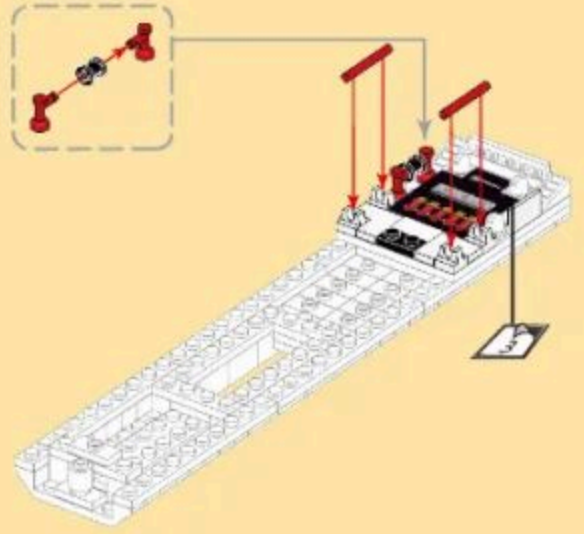

MILITARY EQUIPMENT

TYPE 081 MINE COUNTERMEASURES SHIP

Building blocks model

Perfect shape, high simulation, classic collection

6+ / 3523 / 380 PCS
Suitable Age / Product Number / Parts Total

- 11
- x3
 - x2
 - x4
 - x4
 - x1
 - x2
 - x1

- 12
- 1x8
 - 1x10
 - x2
 - x2
 - x2

- 13
- x2
 - x2
 - x2
 - x1

- 14
- x6
 - x8
 - x2
 - x2

20

16 + 19

21

22

23