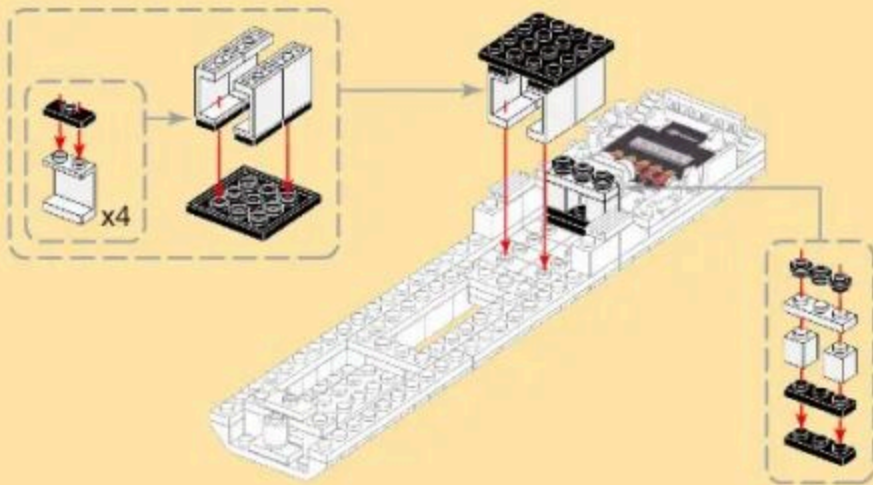

MILITARY EQUIPMENT

TYPE 081 MINE COUNTERMEASURES SHIP

Building blocks model

Perfect shape, high simulation, classic collection

6+ / 3523 / 380 PCS
Suitable Age / Product Number / Parts Total

- 11
- x3
 - x2
 - x4
 - x4
 - x1
 - x2
 - x1

- 12
- 1x8
 - 1x10
 - x2
 - x2
 - x2

- 13
- x2
 - x2
 - x2
 - x1

- 14
- x6
 - x8
 - x2
 - x2

20

16 + 19

21

22

23