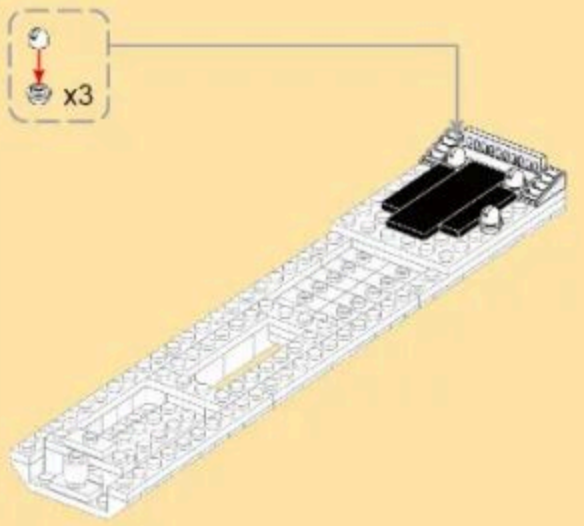

MILITARY EQUIPMENT

TYPE 081 MINE COUNTERMEASURES SHIP

Building blocks model

Perfect shape, high simulation, classic collection

6+ / 3523 / 380 PCS
Suitable Age / Product Number / Parts Total

- 11
- x3
 - x2
 - x4
 - x4
 - x1
 - x2
 - x1

- 12
- 1x8
 - 1x10
 - x2
 - x2
 - x2

- 13
- x2
 - x2
 - x2
 - x1

- 14
- x6
 - x8
 - x2
 - x2

20

16 + 19

21

22

23

24

20 + 23

5

26

27

28

- 29
- x4
 - x2
 - x4
 - x1
 - 1x4
 - x2

- x4

- 30
- x4
 - x2
 - x1
 - x2
 - x2

- x2

- 31
- x2
 - x1
 - x2
 - x1
 - x1

- 32
- x4
 - x2
 - x1
 - 1x3
 - x2

- 33
- x2
 - x2
 - x2
 - x2
 - x1
 - x1

- 34
- x2
 - x2
 - x1
 - 2x4
 - 1x8
 - x2

- 35
- x2
 - x2
 - x2
 - x2
 - x2
 - 2x4
 - x1
 - x1