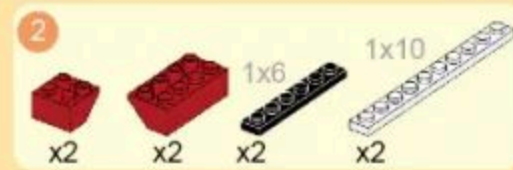

MILITARY EQUIPMENT

TYPE 081 MINE COUNTERMEASURES SHIP

Building blocks model

Perfect shape, high simulation, classic collection

6+ / 3523 / 380 PCS
Suitable Age / Product Number / Parts Total

- 11
- x3
 - x2
 - x4
 - x4
 - x1
 - x2
 - x1

- 12
- 1x8
 - 1x10
 - x2
 - x2
 - x2

- 13
- x2
 - x2
 - x2
 - x1

- 14
- x6
 - x8
 - x2
 - x2

20

16 + 19

21

22

23

24

20 + 23

5

26

27

28

- 29
- x4
 - x2
 - x4
 - x1
 - 1x4
 - x2

- x4