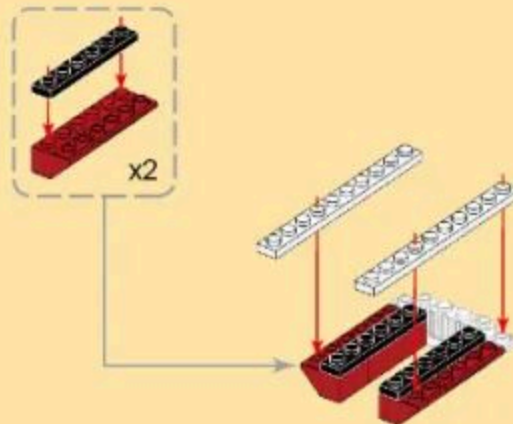

MILITARY EQUIPMENT

TYPE 081 MINE COUNTERMEASURES SHIP

Building blocks model

Perfect shape, high simulation, classic collection

6+ / 3523 / 380 PCS
Suitable Age / Product Number / Parts Total

- 11
- x3
 - x2
 - x4
 - x4
 - x1
 - x2
 - x1

- 12
- 1x8
 - 1x10
 - x2
 - x2
 - x2

- 13
- x2
 - x2
 - x2
 - x1

- 14
- x6
 - x8
 - x2
 - x2

20

16 + 19

21

22

23

- 30
- x4
 - x2
 - x1
 - x2
 - x2

- x2

- 31
- x2
 - x1
 - x2
 - x1
 - x1

- 32
- x4
 - x2
 - x1
 - 1x3
 - x2

- 33
- x2
 - x2
 - x2
 - x2
 - x1
 - x1

- 34
- x2
 - x2
 - x1
 - 2x4
 - 1x8
 - x2

- 35
- x2
 - x2
 - x2
 - x2
 - x2
 - 2x4
 - x1
 - x1