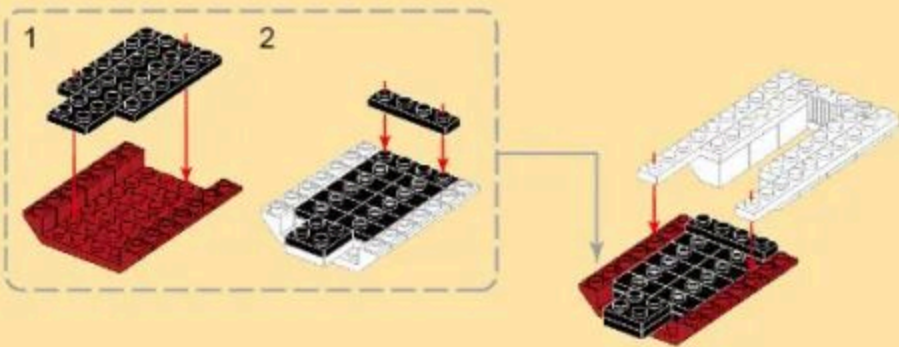

MILITARY EQUIPMENT

TYPE 081 MINE COUNTERMEASURES SHIP

Building blocks model

Perfect shape, high simulation, classic collection

6+ / 3523 / 380 PCS
Suitable Age / Product Number / Parts Total

- 11
- x3
 - x2
 - x4
 - x4
 - x1
 - x2
 - x1

- 12
- 1x8
 - 1x10
 - x2
 - x2
 - x2

- 13
- x2
 - x2
 - x2
 - x1

- 14
- x6
 - x8
 - x2
 - x2

20

16 + 19

21

22

23

24

20 + 23

5

26

27

28

- 29
- x4
 - x2
 - x4
 - x1
 - 1x4
 - x2

- x4

- 30
- x4
 - x2
 - x1
 - x2
 - x2

- x2

- 31
- x2
 - x1
 - x2
 - x1
 - x1

- 32
- x4
 - x2
 - x1
 - 1x3
 - x2

- 33
- x2
 - x2
 - x2
 - x2
 - x1
 - x1

- 34
- x2
 - x2
 - x1
 - 2x4
 - 1x8
 - x2

- 35
- x2
 - x2
 - x2
 - x2
 - x2
 - 2x4
 - x1
 - x1