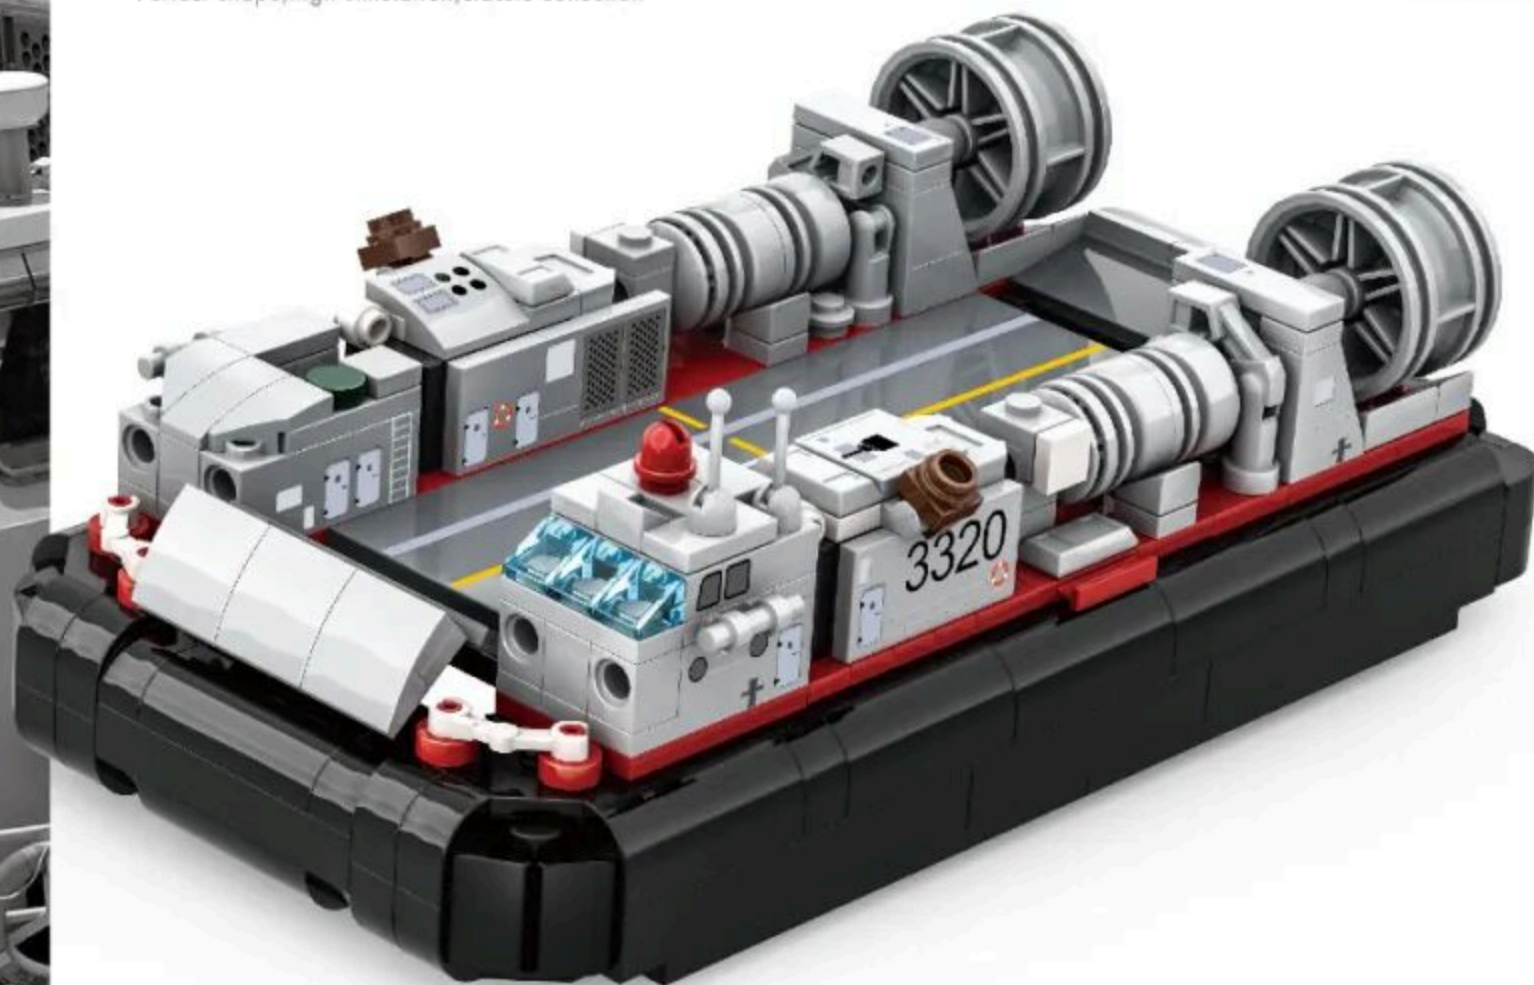

MILITARY EQUIPMENT

TYPE 726 LCAC

Building blocks model

Perfect shape, high simulation, classic collection

6+ / 3525 / 413 PCS
Suitable Age / Product Number / Parts Total

11

5 + 10

12