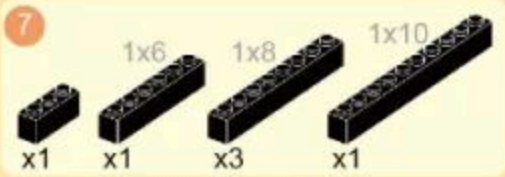

MILITARY EQUIPMENT

TYPE 726 LCAC

Building blocks model

Perfect shape, high simulation, classic collection

6+ / 3525 / 413 PCS
Suitable Age / Product Number / Parts Total

11

5 + 10

12

13

14

15

- 16
- x1
 - x2
 - x1
 - x2
 - x2

- 17
- 11 + 16

- 18
- x1
 - x2
 - x3
 - 1x6

- 19
- x2
 - x1
 - 2x6

- 20
- x2
 - x2
 - x2
 - x2
 - x1
 - x2
 - 1x6

- 21
- x2
 - x1
 - x2
 - x1
 - x1
 - x1
 - x2

- 22
- x2
 - x1
 - x2
 - x1
 - x1
 - x1
 - x2

- 23
- 17 + 22

- 24
- x2
 - x2
 - x8
 - x4

- 25
- x4
 - x2
 - x2
 - x2
 - x2
 - x2
 - x4

30

31

28 + 30