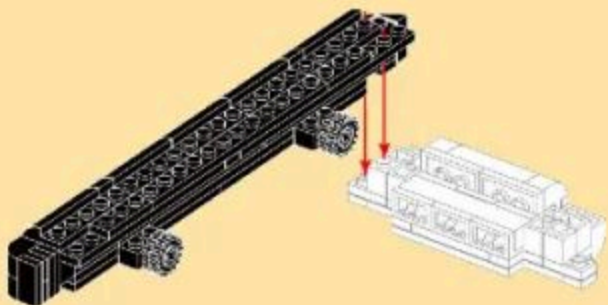

MILITARY EQUIPMENT

TYPE 726 LCAC

Building blocks model

Perfect shape, high simulation, classic collection

6+ / 3525 / 413 PCS
Suitable Age / Product Number / Parts Total

11

5 + 10

12

13

14

15

- 16
- x1
 - x2
 - x1
 - x2
 - x2

- 17
- 11 + 16

- 18
- x1
 - x2
 - x3
 - 1x6

- 19
- x2
 - x1
 - 2x6

- 20
- x2
 - x2
 - x2
 - x2
 - x1
 - x2
 - 1x6

- 21
- x2
 - x1
 - x2
 - x1
 - x1
 - x1
 - x2

- 22
- x2
 - x1
 - x2
 - x1
 - x1
 - x1
 - x2

- 23
- 17 + 22

- 24
- x2
 - x2
 - x8
 - x4

- 25
- x4
 - x2
 - x2
 - x2
 - x2
 - x2
 - x4

30

31

28 + 30