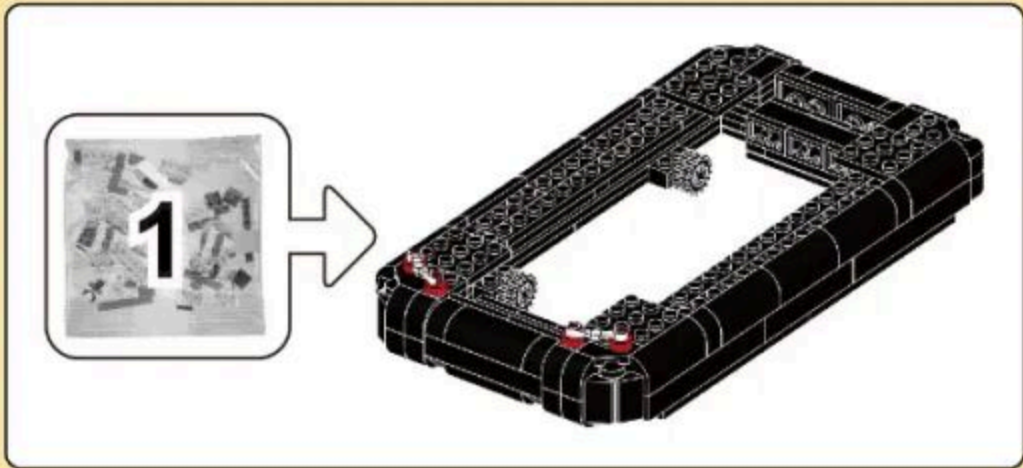

MILITARY EQUIPMENT

TYPE 726 LCAC

Building blocks model

Perfect shape, high simulation, classic collection

6+ / 3525 / 413 PCS
Suitable Age / Product Number / Parts Total

11

5 + 10

12

13

14

15

- 16
- x1
 - x2
 - x1
 - x2
 - x2

- 17
- 11 + 16

- 18
- x1
 - x2
 - x3
 - 1x6

- 19
- x2
 - x1
 - 2x6

- 20
- x2
 - x2
 - x2
 - x2
 - x1
 - x2
 - 1x6

- 21
- x2
 - x1
 - x2
 - x1
 - x1
 - x1
 - x2

- 22
- x2
 - x1
 - x2
 - x1
 - x1
 - x1
 - x2

- 23
- 17 + 22

- 24
- x2
 - x2
 - x8
 - x4

- 25
- x4
 - x2
 - x2
 - x2
 - x2
 - x2
 - x4

30

31

28 + 30