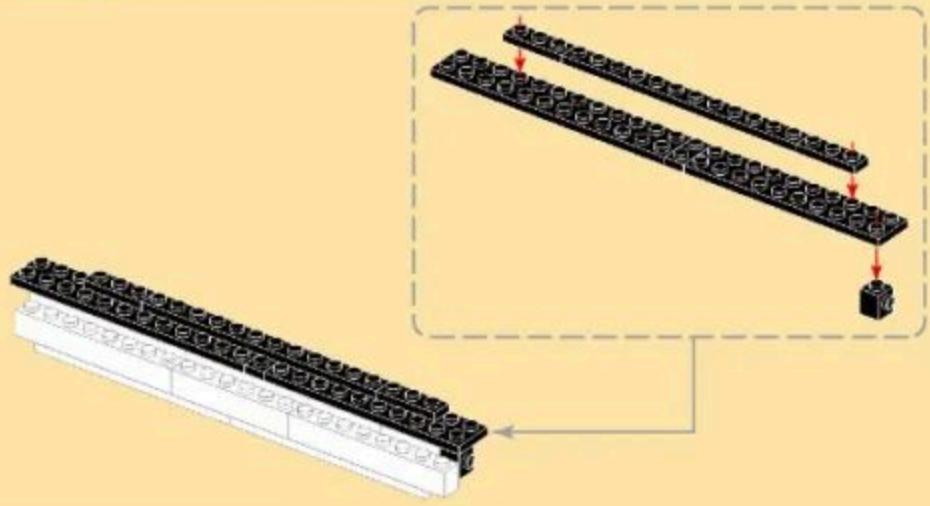

MILITARY EQUIPMENT

TYPE 726 LCAC

Building blocks model

Perfect shape, high simulation, classic collection

6+ / 3525 / 413 PCS
Suitable Age / Product Number / Parts Total

11

5 + 10

12

13

14

15

- 16
- x1
 - x2
 - x1
 - x2
 - x2

- 17
- 11 + 16

- 18
- x1
 - x2
 - x3
 - 1x6

- 19
- x2
 - x1
 - 2x6

- 20
- x2
 - x2
 - x2
 - x2
 - x1
 - x2
 - 1x6

- 21
- x2
 - x1
 - x2
 - x1
 - x1
 - x1
 - x2

- 22
- x2
 - x1
 - x2
 - x1
 - x1
 - x1
 - x2

- 23
- 17 + 22

- 24
- x2
 - x2
 - x8
 - x4

- 25
- x4
 - x2
 - x2
 - x2
 - x2
 - x2
 - x4

30

31

28 + 30