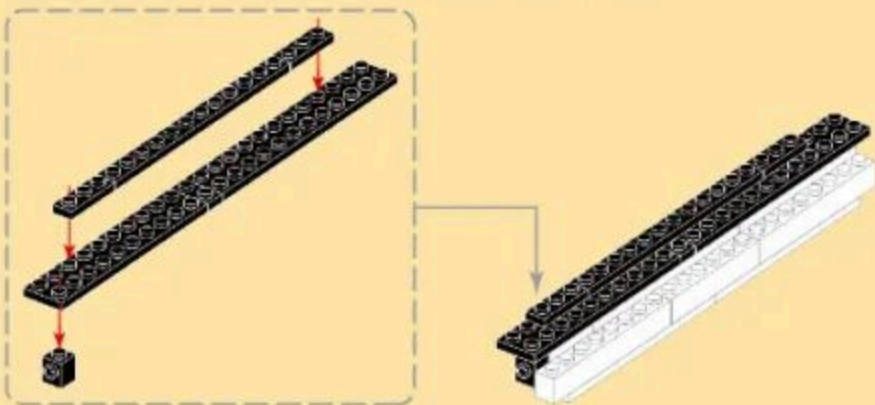

MILITARY EQUIPMENT

TYPE 726 LCAC

Building blocks model

Perfect shape, high simulation, classic collection

6+ / 3525 / 413 PCS
Suitable Age / Product Number / Parts Total

11

5 + 10

12

13

14

15

- 16
- x1
 - x2
 - x1
 - x2
 - x2

- 17
- 11 + 16

- 18
- x1
 - x2
 - x3
 - 1x6

- 19
- x2
 - x1
 - 2x6

- 20
- x2
 - x2
 - x2
 - x2
 - x1
 - x2
 - 1x6

- 21
- x2
 - x1
 - x2
 - x1
 - x1
 - x1
 - x2

- 22
- x2
 - x1
 - x2
 - x1
 - x1
 - x1
 - x2

- 23
- 17 + 22

- 24
- x2
 - x2
 - x8
 - x4

- 25
- x4
 - x2
 - x2
 - x2
 - x2
 - x2
 - x4

30

31

28 + 30