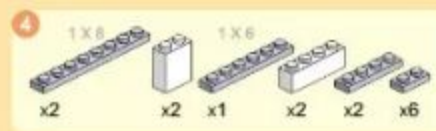

Thinking
Ability

Practical
Ability

NO.4212
667 PCS

- 13
- 2x6 x2
 - 1x6 x2
 - 1x3 x2
 - 1x2 x2
 - 1x1 x2

- 14
- 1x3 x2
 - 1x2 x2
 - 1x2 x4
 - 1x1 x2

- 15
- 1x3 x2
 - 1x2 x2
 - 1x2 x4
 - 1x2 x2
 - 1x2 x4
 - 1x1 x2

- 16
- 1x3 x6
 - 1x2 x12
 - 1x2 x12

21
x12

23
2x4
x2 x2 x2 x4

22
4x6 4x4
x2 x1 x4

24
2x6 2x4 2x4
x2 x6 x1 x6

25
x12 x4

27
x1 x1 x3

26
x10

28
x2 x4 x2 1x6 x1 x2 x1 x2 x2 x2

- 29
- 1 x 1 plate
 - 4 x 1 pins
 - 4 x 1 pins
 - 8 x 1 pins

- 31
- 1 x 2x12 Technic beam
 - 1 x 1 shield
 - 3 x 1 Technic pins
 - 2 x 1 Technic pins
 - 2 x 1 Technic pins
 - 1 x 1 Technic pin
 - 1 x 1 Technic pin
 - 2 x 1 Technic pins
 - 1 x 1 Technic pin
 - 3 x 1 Technic pins
 - 3 x 1 Technic pins
 - 4 x 1 Technic pins
 - 2 x 1 Technic pins
 - 3 x 1 Technic pins